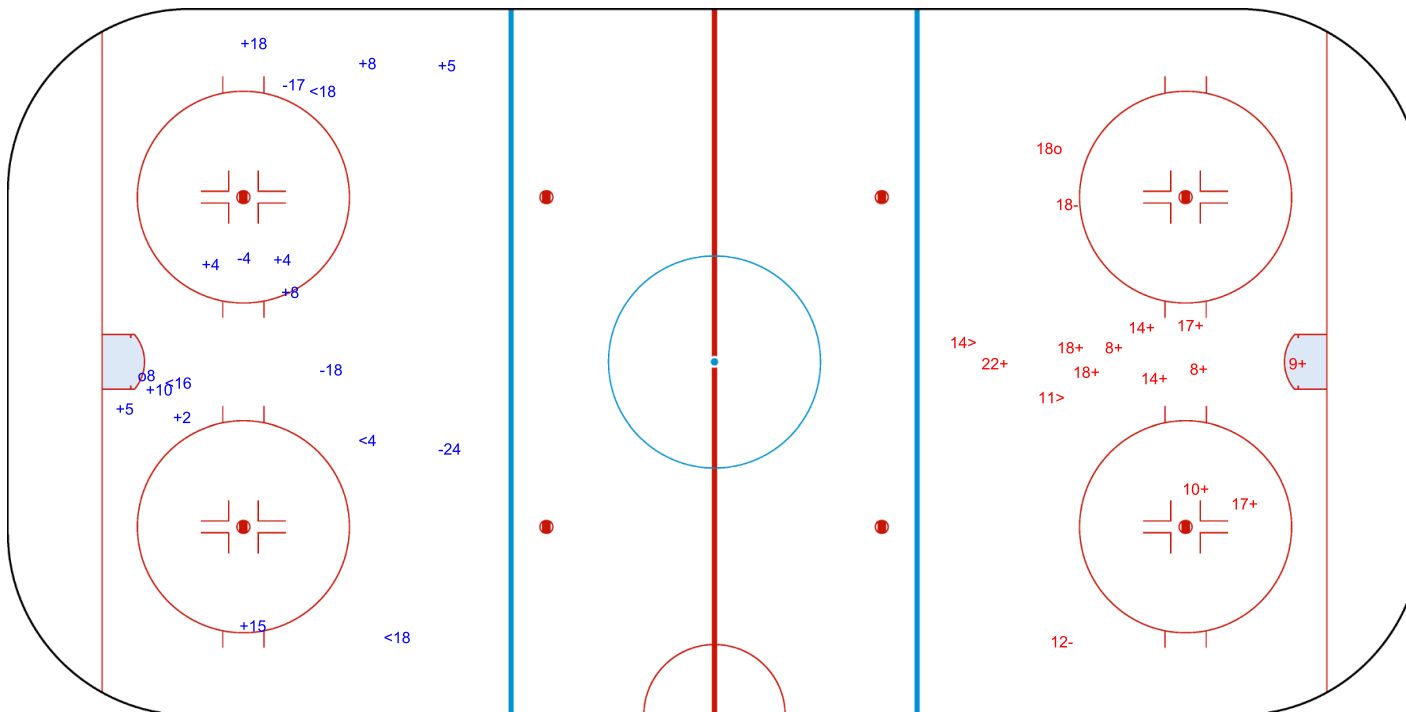

Shots by POL
Goals (o): 1
SSP (<): 4

GK 20 of ESP

ESP → 3rd Period ← POL

Shots by ESP
Goals (o): 1
SSP (>): 2

GK 1 of POL

GK 20 of POL

Legend:	GK Goalkeeper	SPG Shots past goal	SSG Shots saved by goalkeeper	SSP Shots saved by player