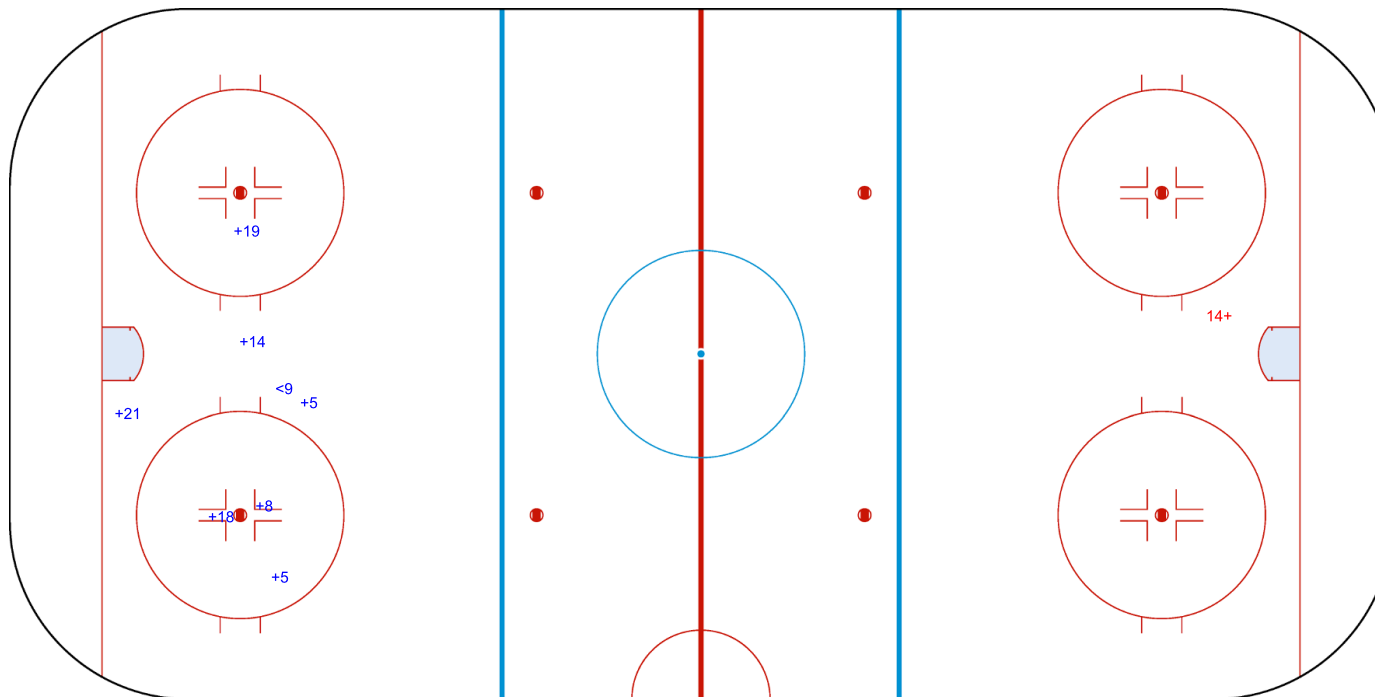

GK 1 of GBR

3rd Period

Shots by GBR

Goals (o): 2 SSG (+): 4
SSP (>): 4 SPG (-): 4

GK 1 of KOR

Spain
Puigcerda
POLISPORTIU

SUN 12 APR 2026
START TIME 13:00

IIHF ICE HOCKEY WOMEN'S WORLD CHAMPIONSHIP
DIVISION I, GROUP B

ROUND ROBIN, GAME 1

Shots by KOR

Goals (o): 0 SSG (+): 7
SSP (<): 1 SPG (-): 0

GK 1 of GBR

Overtime

Shots by GBR

Goals (o): 0 SSG (+): 1
SSP (>): 0 SPG (-): 0

GK 1 of KOR