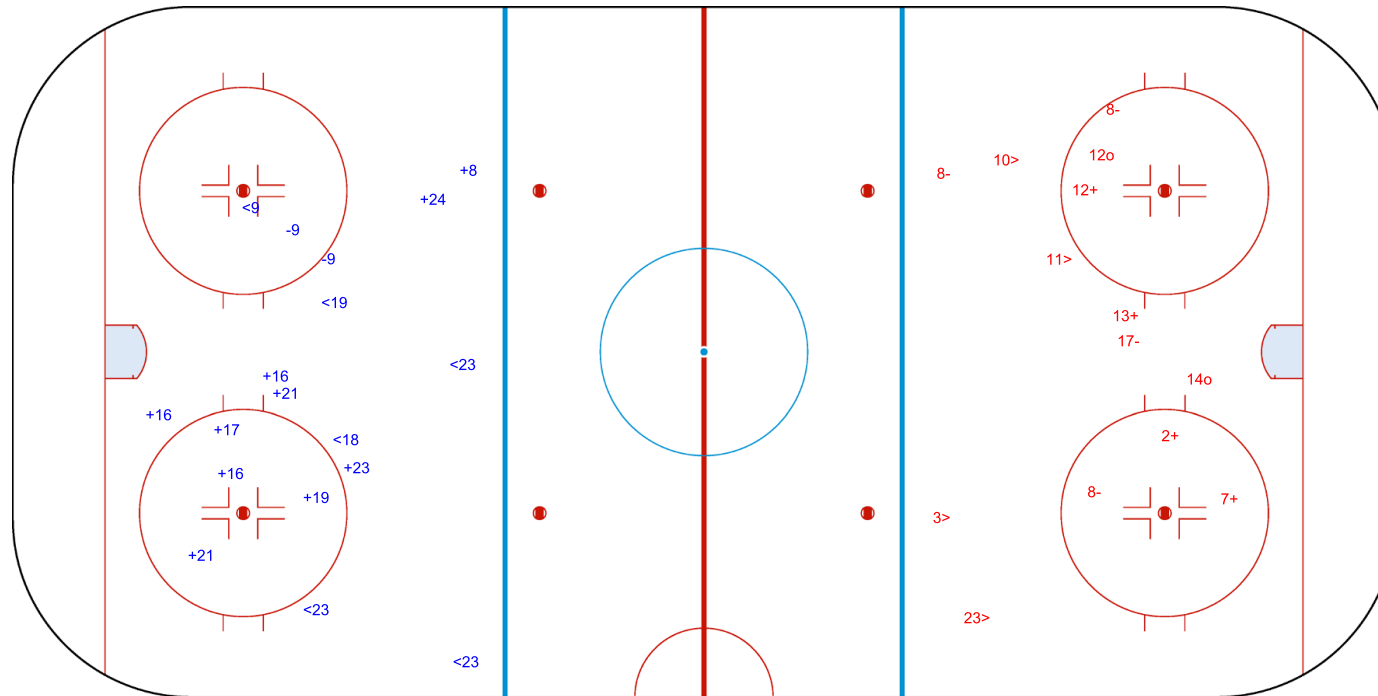

SHOT CHART
KOR - GBR

Shots by KOR
Goals (o): 1
SSP (<): 7
SSG (+): 7
SPG (-): 4

GK 1 of GBR

GBR → 1st Period ← KOR

Shots by GBR
Goals (o): 0
SSP (>): 5
SSG (+): 4
SPG (-): 7

GK 1 of KOR

Shots by KOR

Goals (o): 0 SSG (+): 10
SSP (<): 6 SPG (-): 2

GK 1 of GBR

3rd Period

Shots by GBR

Goals (o): 2 SSG (+): 4
SSP (>): 4 SPG (-): 4

GK 1 of KOR

Spain
Puigcerda
POLISPORTIU

SUN 12 APR 2026
START TIME 13:00

IIHF ICE HOCKEY WOMEN'S WORLD CHAMPIONSHIP
DIVISION I, GROUP B

ROUND ROBIN, GAME 1

Shots by KOR

Goals (o): 0 SSG (+): 7
SSP (<): 1 SPG (-): 0

GK 1 of GBR

Overtime

Shots by GBR

Goals (o): 0 SSG (+): 1
SSP (>): 0 SPG (-): 0

GK 1 of KOR