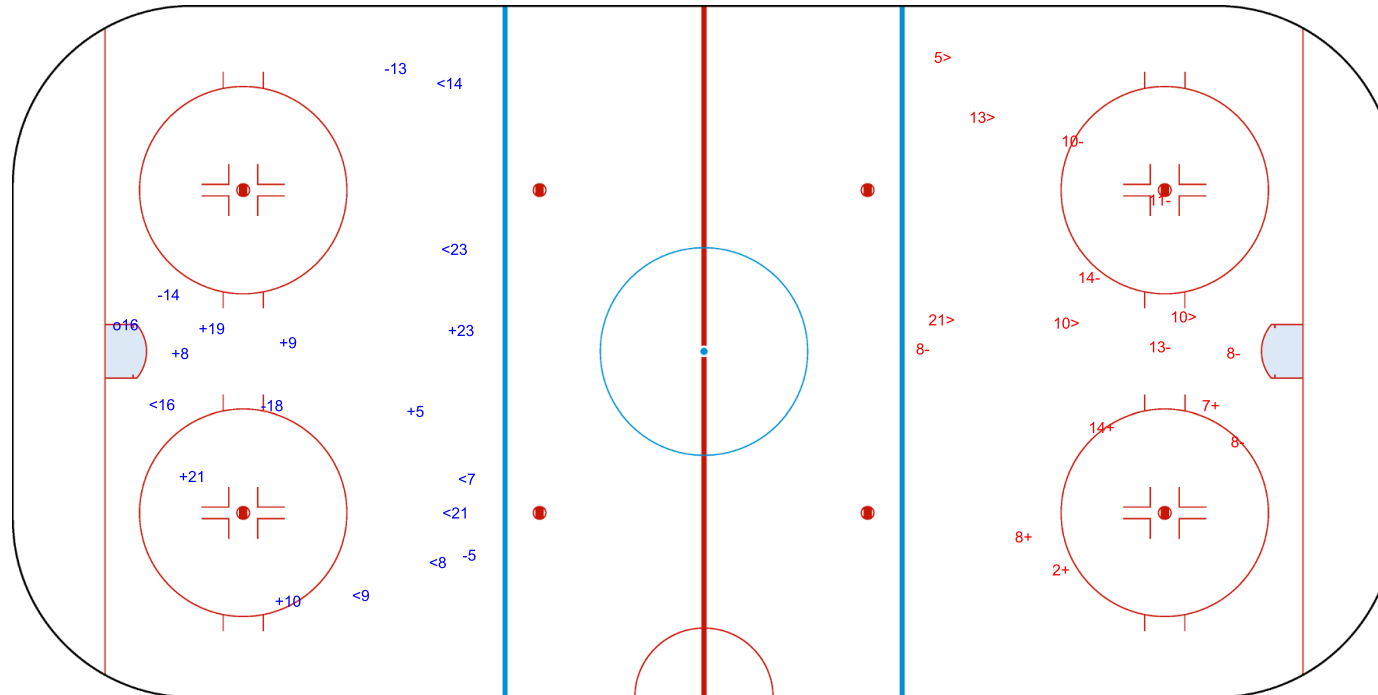

SHOT CHART
KOR - GBR

Shots by KOR
Goals (o): 1
SSP (<): 7
SSG (+): 7
SPG (-): 4

GK 1 of GBR

GBR → 1st Period ← KOR

Shots by GBR
Goals (o): 0
SSP (>): 5
SSG (+): 4
SPG (-): 7

GK 1 of KOR

Shots by KOR

Goals (o): 0 SSG (+): 10
SSP (<): 6 SPG (-): 2

GK 1 of GBR

3rd Period

Shots by GBR

Goals (o): 2 SSG (+): 4
SSP (>): 4 SPG (-): 4

GK 1 of KOR

Spain
Puigcerda
POLISPORTIU

SUN 12 APR 2026
START TIME 13:00

IIHF ICE HOCKEY WOMEN'S WORLD CHAMPIONSHIP
DIVISION I, GROUP B