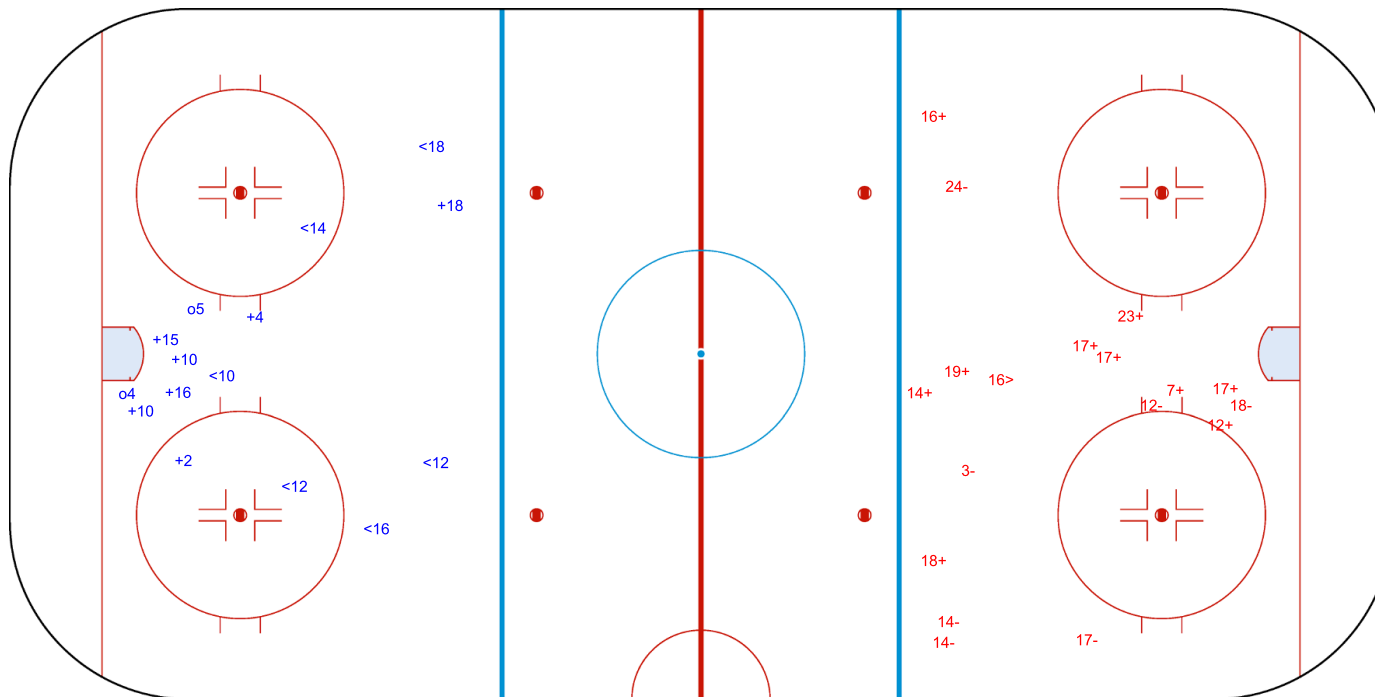

Goals (o): 3 SSG (+): 11
SSP (>): 9 SPG (-): 7

GK 1 of ESP

Shots by NED

Goals (o): 2 SSG (+): 7
SSP (<): 6 SPG (-): 0

GK 1 of ESP

2nd Period

Shots by ESP

Goals (o): 0 SSG (+): 10
SSP (>): 1 SPG (-): 7

GK 1 of NED

Shots by ESP

Goals (o): 0 SSG (+): 7
SSP (-): 5 SPG (-): 1

GK 1 of NED

GK 20 of NED

3rd Period

Shots by NED

Goals (o): 1 SSG (+): 10
SSP (>): 4 SPG (-): 3