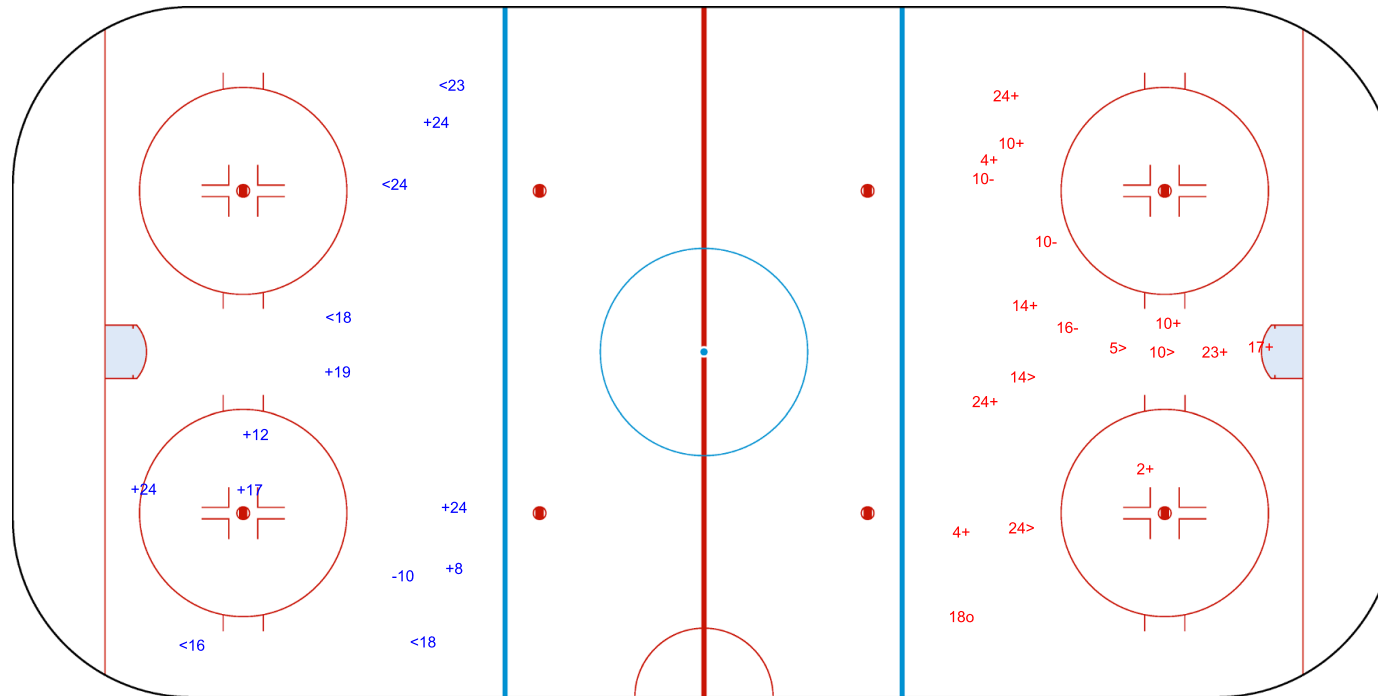

GK 1 of NED

Shots by ESP

Goals (o): 0 SSG (+): 7
SSP (-): 5 SPG (-): 1

GK 1 of NED

GK 20 of NED

3rd Period

Shots by NED

Goals (o): 1 SSG (+): 10
SSP (>): 4 SPG (-): 3