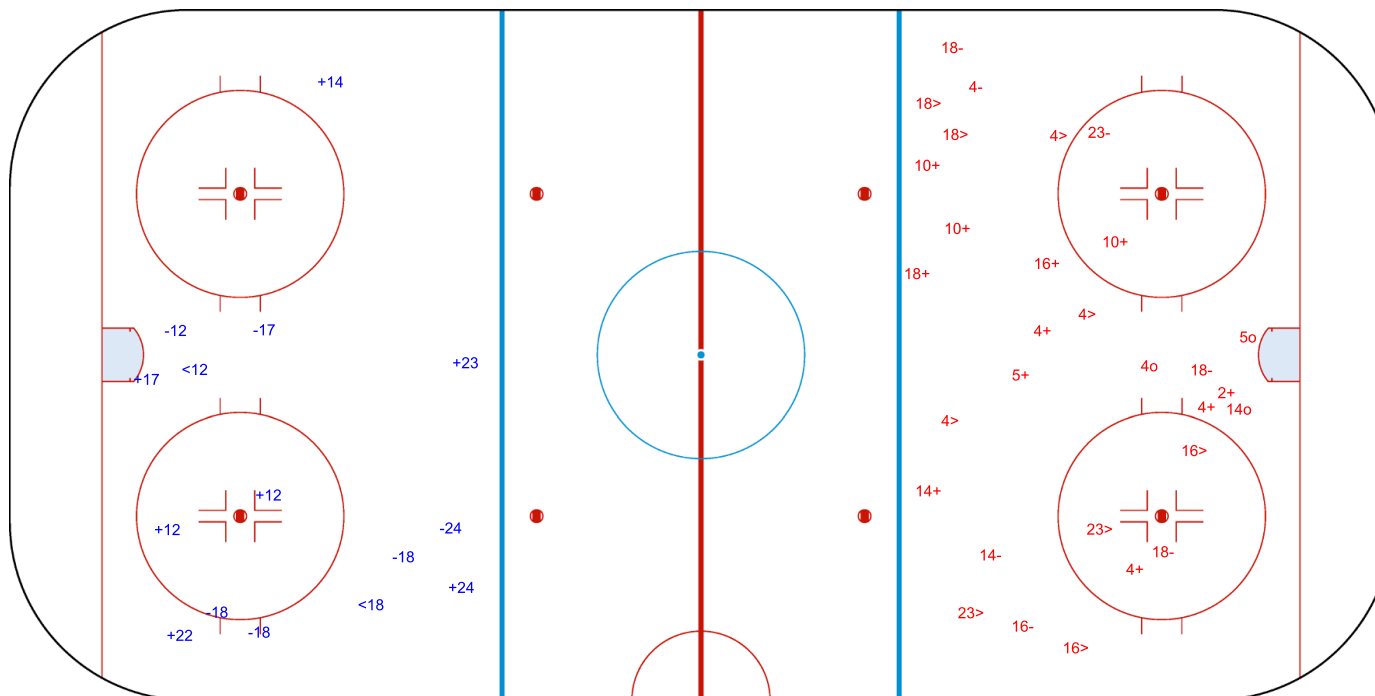

SHOT CHART

REVISED
12 APR 23:09
GMT+2

ESP - NED

1st Period

Shots by ESP

Goals (o): 0 SSG (+): 7
SSP (<): 2 SPG (-): 6

GK 1 of NED

Shots by NED

Goals (o): 3 SSG (+): 11
SSP (>): 9 SPG (-): 7

GK 1 of ESP

Shots by NED

Goals (o): 2 SSG (+): 7
SSP (<): 6 SPG (-): 0

GK 1 of ESP

2nd Period

Shots by ESP

Goals (o): 0 SSG (+): 10
SSP (>): 1 SPG (-): 7