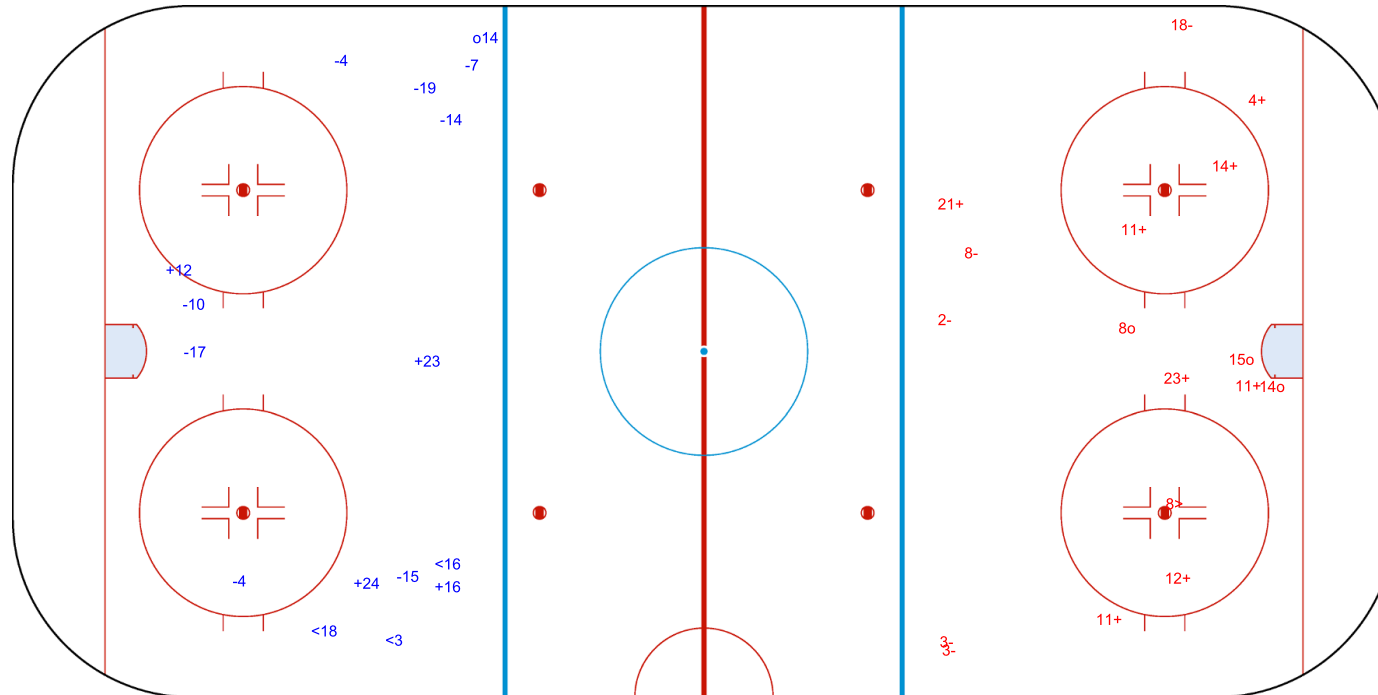

SHOT CHART
GBR - ESP

Shots by ESP
Goals (o): 1 SSG (+): 4
SSP (<): 3 SPG (-): 8

GK 1 of GBR

1st Period

Shots by GBR
Goals (o): 3 SSG (+): 8
SSP (>): 1 SPG (-): 5

GK 1 of ESP

Shots by GBR

Goals (o): 0 SSG (+): 10
SSP (<): 5 SPG (-): 4

GK 1 of ESP

2nd Period

Shots by ESP

Goals (o): 1 SSG (+): 8
SSP (>): 5 SPG (-): 6

GK 1 of GBR

Shots by ESP

Goals (o): 0 SSG (+): 11
SSP (<): 7 SPG (-): 3

GK 1 of GBR