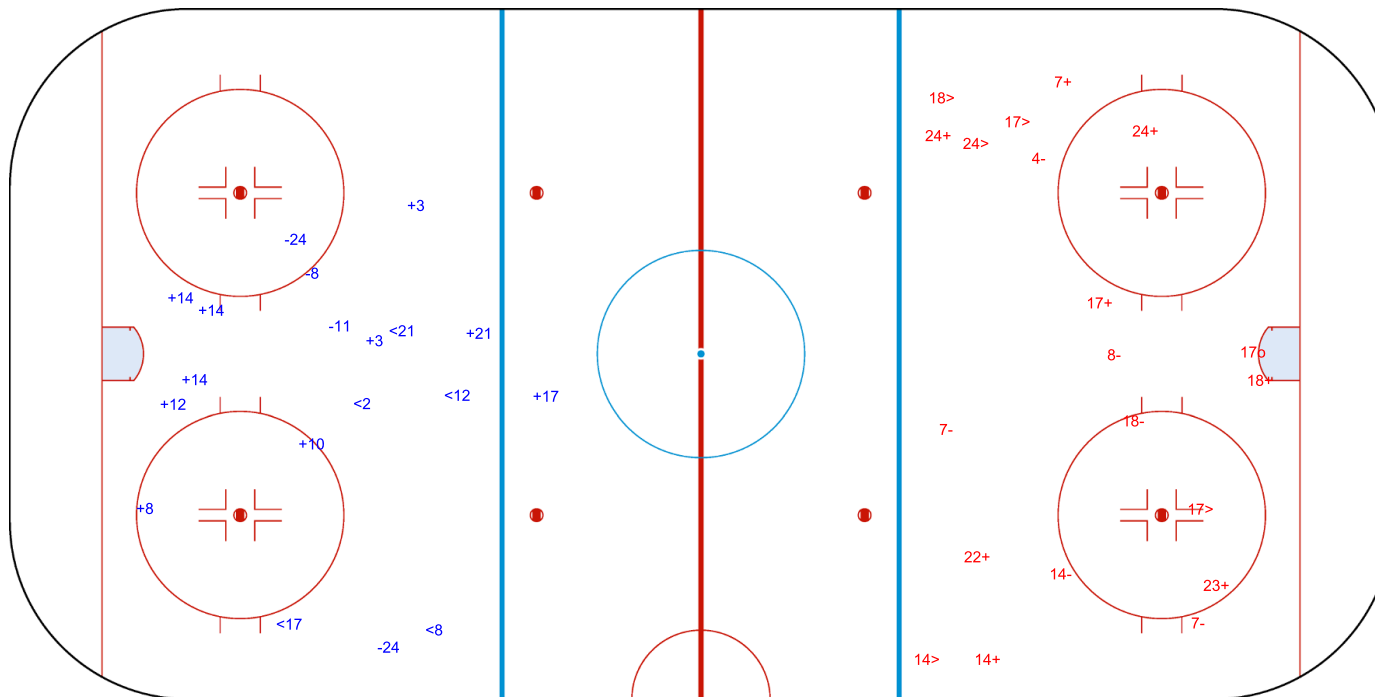

SHOT CHART
GBR - ESP

Shots by ESP
Goals (o): 1 SSG (+): 4
SSP (<): 3 SPG (-): 8

GK 1 of GBR

1st Period

Shots by GBR
Goals (o): 3 SSG (+): 8
SSP (>): 1 SPG (-): 5

GK 1 of ESP

Shots by GBR

Goals (o): 0 SSG (+): 10
SSP (<): 5 SPG (-): 4

GK 1 of ESP

2nd Period

Shots by ESP

Goals (o): 1 SSG (+): 8
SSP (>): 5 SPG (-): 6

GK 1 of GBR

Shots by ESP

Goals (o): 0 SSG (+): 11
SSP (<): 7 SPG (-): 3

GK 1 of GBR