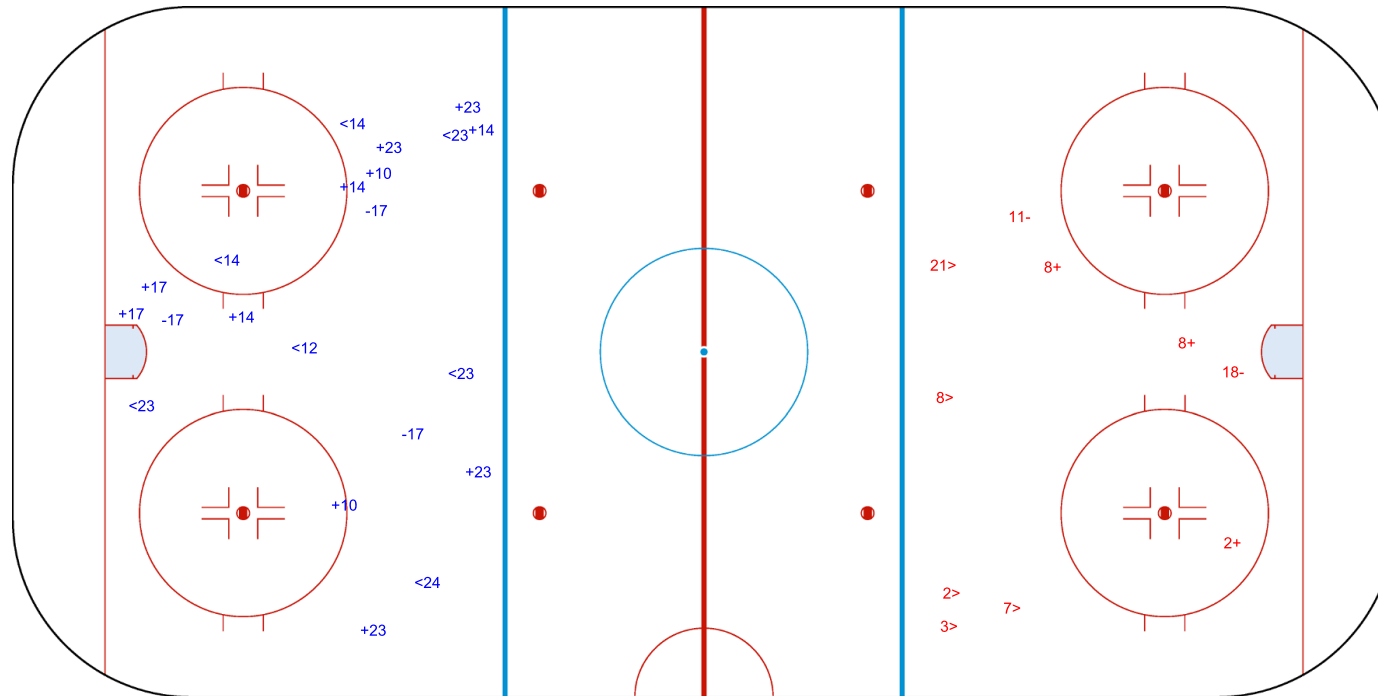

3rd Period

Shots by GBR

Goals (o): 0 SSG (+): 3
SSP (>): 5 SPG (-): 2

GK 1 of ESP

Legend:					
GK	Goalkeeper	SPG	Shots past goal	SSG	Shots saved by goalkeeper
		SSP	Shots saved by player		