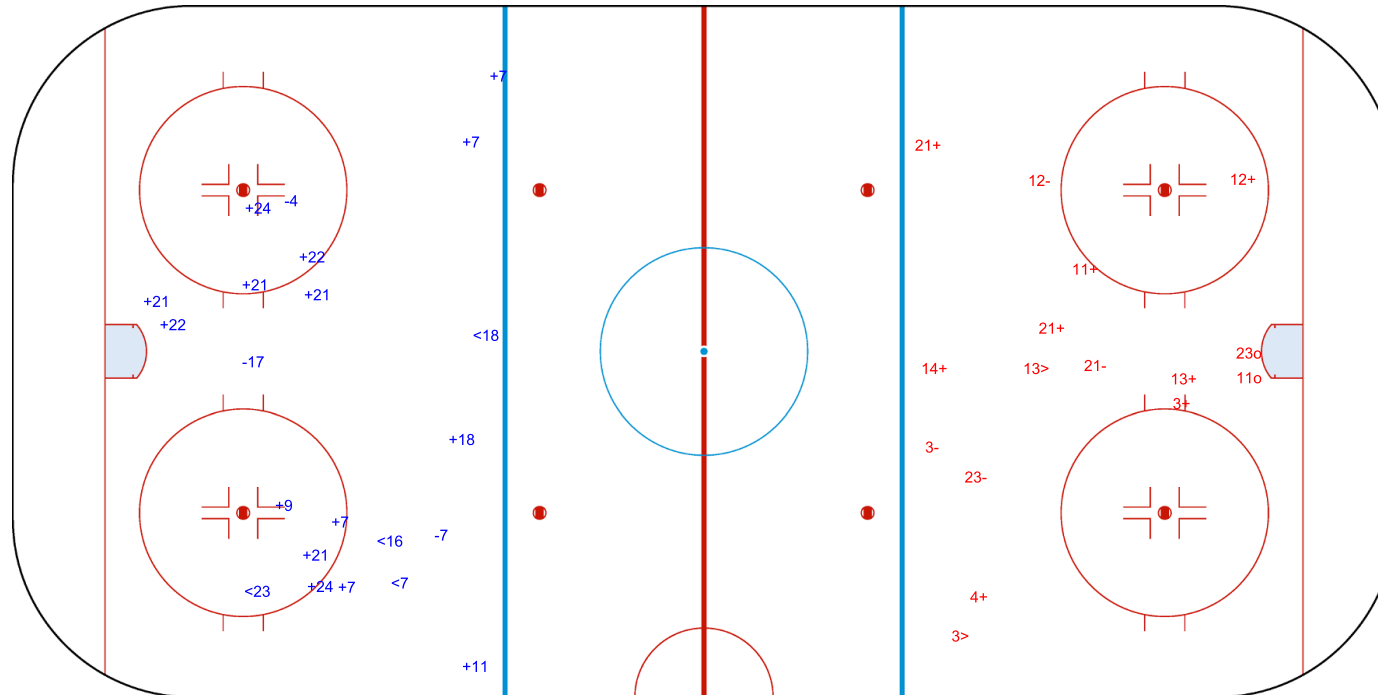

SHOT CHART  
LAT - GBR

Shots by LAT  
Goals (o): 0  
SSP (<): 4  
SSG (+): 15  
SPG (-): 3

GK 1 of GBR

1st Period

Shots by GBR  
Goals (o): 2  
SSP (>): 2  
SSG (+): 8  
SPG (-): 4

GK 1 of LAT

Shots by GBR

Goals (o): 0    SSG (+): 6  
SSP (<): 4    SPG (-): 0

GK 1 of LAT

**2nd Period**

Shots by LAT

Goals (o): 2    SSG (+): 7  
SSP (>): 4    SPG (-): 1

GK 1 of GBR

Shots by LAT

Goals (o): 1    SSG (+): 15  
SSP (<): 7    SPG (-): 5

GK 1 of GBR

3rd Period

Shots by GBR

Goals (o): 1    SSG (+): 7  
SSP (>): 5    SPG (-): 6

GK 1 of LAT

**Spain**  
Puigcerda  
**POLISPORTIU**

**WED 15 APR 2026**  
START TIME 16:30

**IIHF ICE HOCKEY WOMEN'S WORLD CHAMPIONSHIP**  
DIVISION I, GROUP B