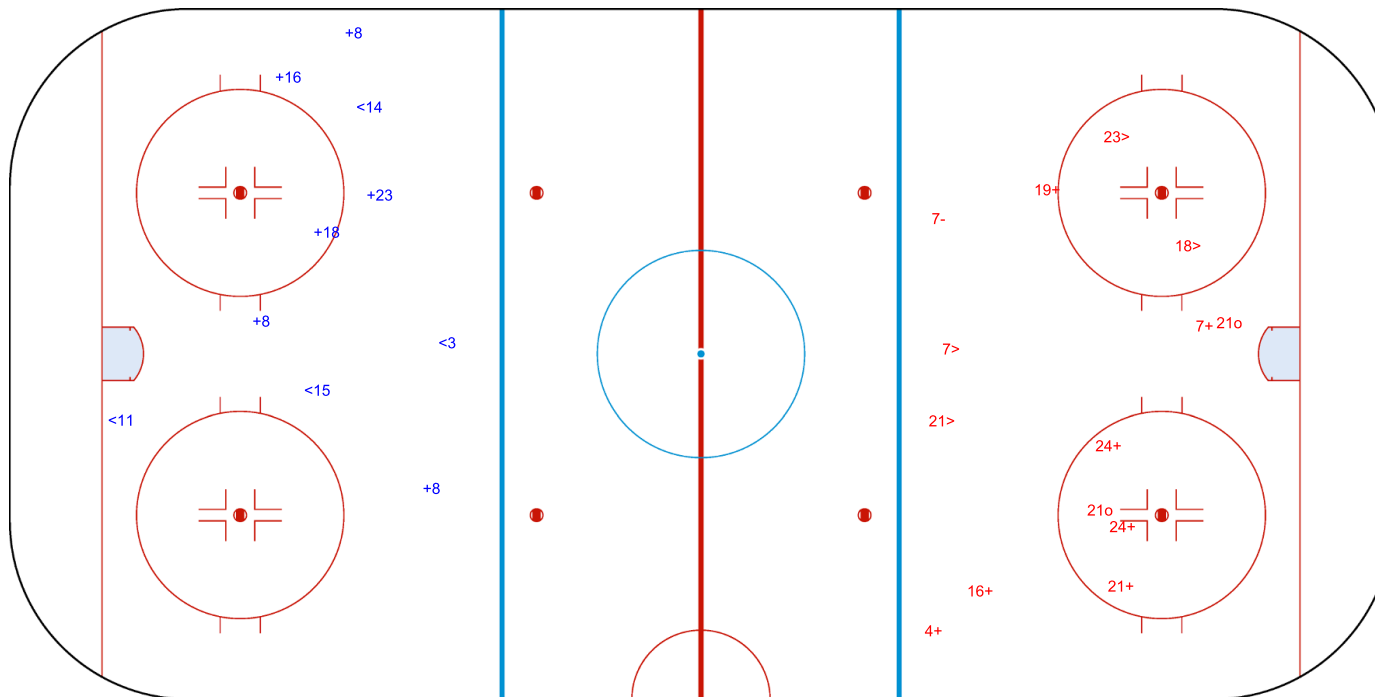

SHOT CHART  
LAT - GBR

Shots by LAT  
Goals (o): 0  
SSP (<): 4  
SSG (+): 15  
SPG (-): 3

GK 1 of GBR

1st Period

Shots by GBR  
Goals (o): 2  
SSP (>): 2  
SSG (+): 8  
SPG (-): 4

GK 1 of LAT

Shots by GBR

Goals (o): 0    SSG (+): 6  
SSP (<): 4    SPG (-): 0

GK 1 of LAT

**2nd Period**

Shots by LAT

Goals (o): 2    SSG (+): 7  
SSP (>): 4    SPG (-): 1

GK 1 of GBR

Shots by LAT

Goals (o): 1    SSG (+): 15  
SSP (<): 7    SPG (-): 5

GK 1 of GBR

3rd Period

Shots by GBR

Goals (o): 1    SSG (+): 7  
SSP (>): 5    SPG (-): 6

GK 1 of LAT

**Spain**  
Puigcerda  
**POLISPORTIU**

**WED 15 APR 2026**  
START TIME 16:30

**IIHF ICE HOCKEY WOMEN'S WORLD CHAMPIONSHIP**  
DIVISION I, GROUP B