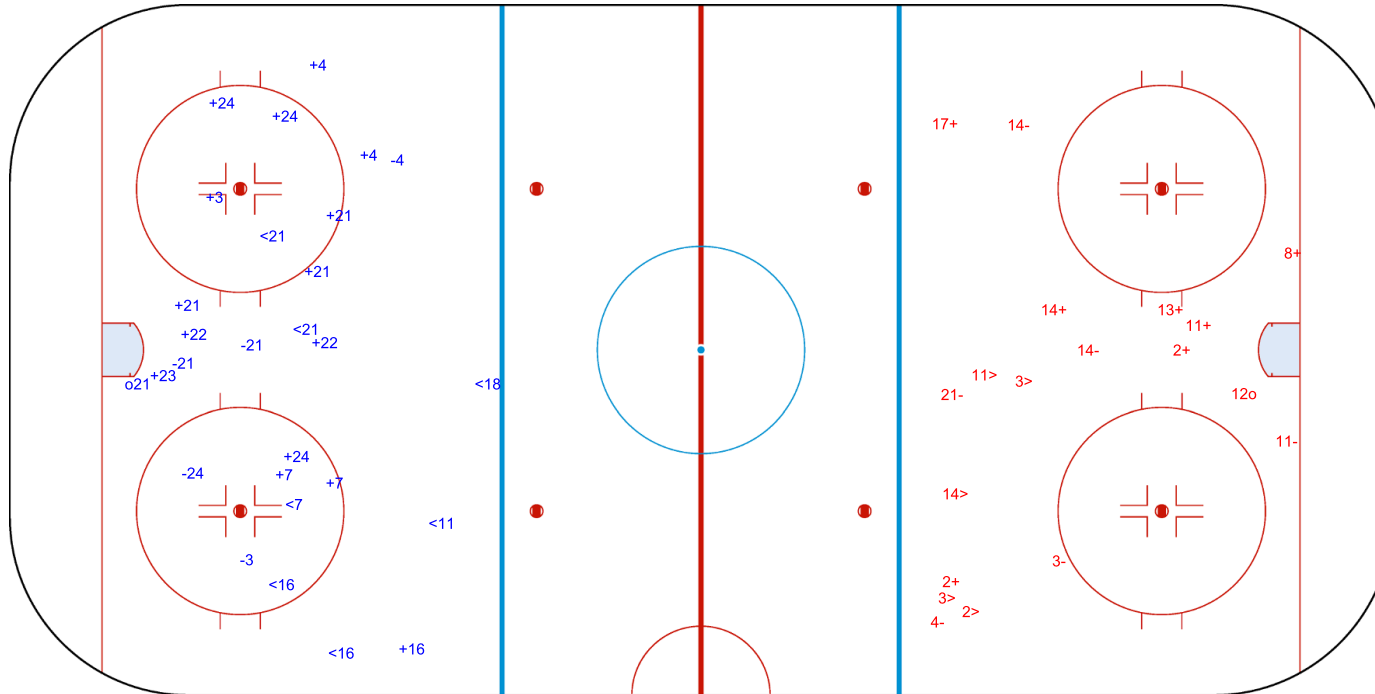

GK 1 of LAT

**2nd Period**

Shots by LAT

Goals (o): 2    SSG (+): 7  
SSP (>): 4    SPG (-): 1

GK 1 of GBR

Shots by LAT

Goals (o): 1    SSG (+): 15  
SSP (<): 7    SPG (-): 5

GK 1 of GBR

3rd Period

Shots by GBR

Goals (o): 1    SSG (+): 7  
SSP (>): 5    SPG (-): 6

GK 1 of LAT

**Spain**  
Puigcerda  
**POLISPORTIU**

**WED 15 APR 2026**  
START TIME 16:30

**IIHF ICE HOCKEY WOMEN'S WORLD CHAMPIONSHIP**  
DIVISION I, GROUP B

**ROUND ROBIN, GAME 8**

Shots by LAT

Goals (o): 1    SSG (+): 2  
SSP (<): 0    SPG (-): 0

GK 1 of GBR

**Overtime**

Shots by GBR

Goals (o): 0    SSG (+): 0  
SSP (>): 0    SPG (-): 0

GK 1 of LAT