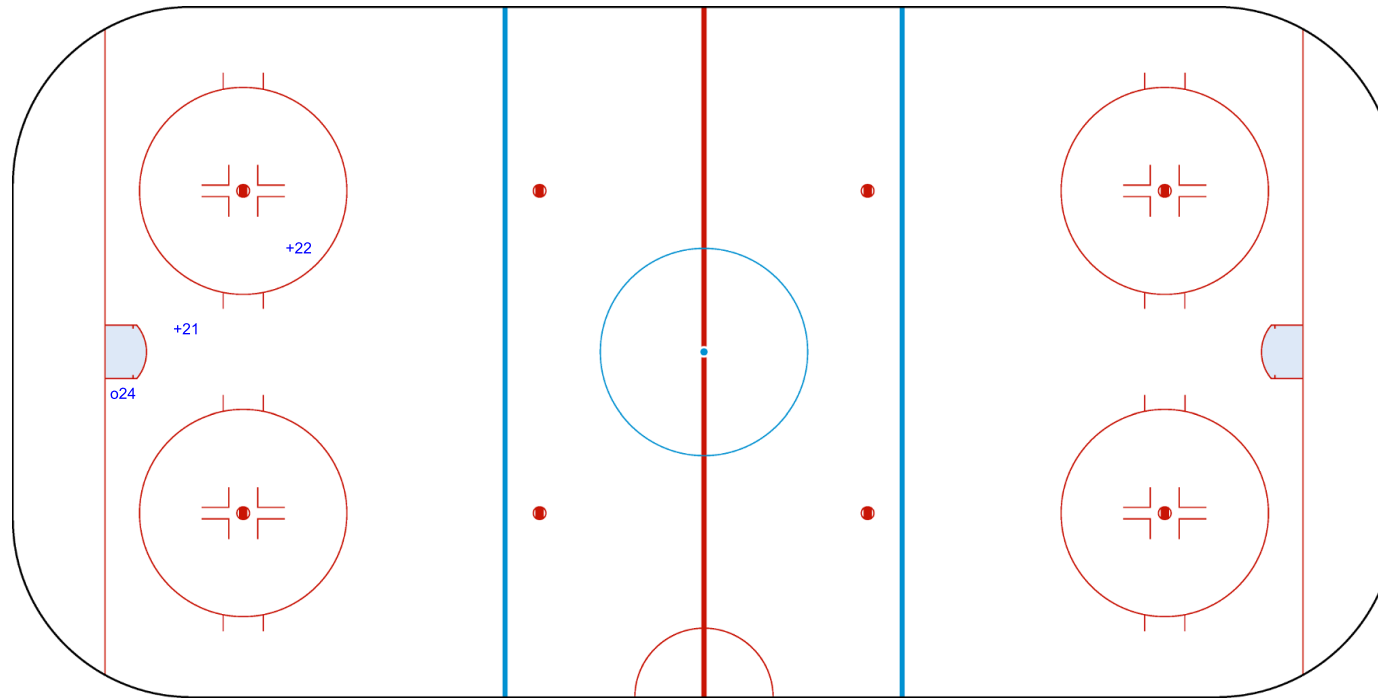

3rd Period

Shots by GBR

Goals (o): 1    SSG (+): 7  
SSP (>): 5    SPG (-): 6

GK 1 of LAT

**Spain**  
Puigcerda  
**POLISPORTIU**

**WED 15 APR 2026**  
START TIME 16:30

**IIHF ICE HOCKEY WOMEN'S WORLD CHAMPIONSHIP**  
DIVISION I, GROUP B

**ROUND ROBIN, GAME 8**

Shots by LAT

Goals (o): 1    SSG (+): 2  
SSP (<): 0    SPG (-): 0

GK 1 of GBR

**Overtime**

Shots by GBR

Goals (o): 0    SSG (+): 0  
SSP (>): 0    SPG (-): 0

GK 1 of LAT