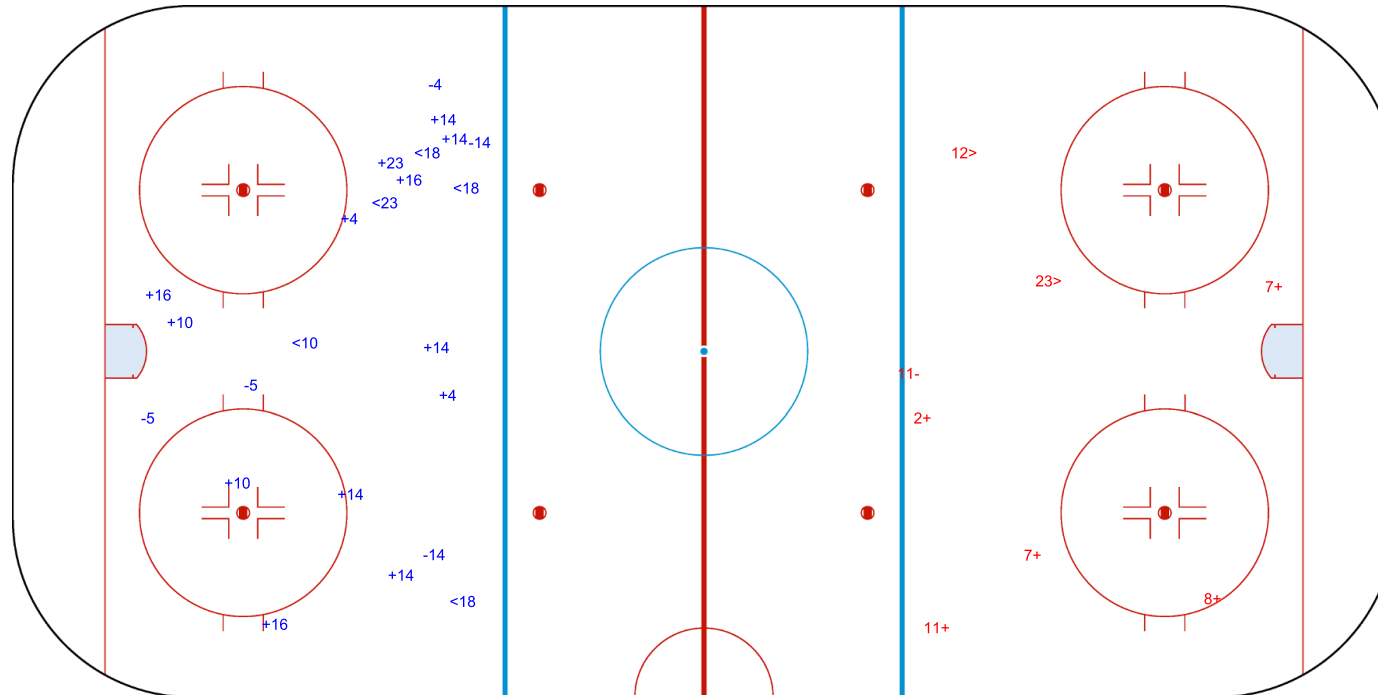

SHOT CHART
GBR - NED

Shots by NED
Goals (o): 0
SSP (<): 5
SSG (+): 13
SPG (-): 5

GK 1 of GBR

1st Period

Shots by GBR
Goals (o): 0
SSP (>): 2
SSG (+): 5
SPG (-): 1

GK 1 of NED

Shots by GBR

Goals (o): 0 SSG (+): 5
SSP (<): 1 SPG (-): 4

GK 1 of NED

2nd Period

Shots by NED

Goals (o): 0 SSG (+): 7
SSP (>): 9 SPG (-): 5

GK 1 of GBR

Shots by NED

Goals (o): 0 SSG (+): 6
SSP (<): 7 SPG (-): 5

GK 1 of GBR