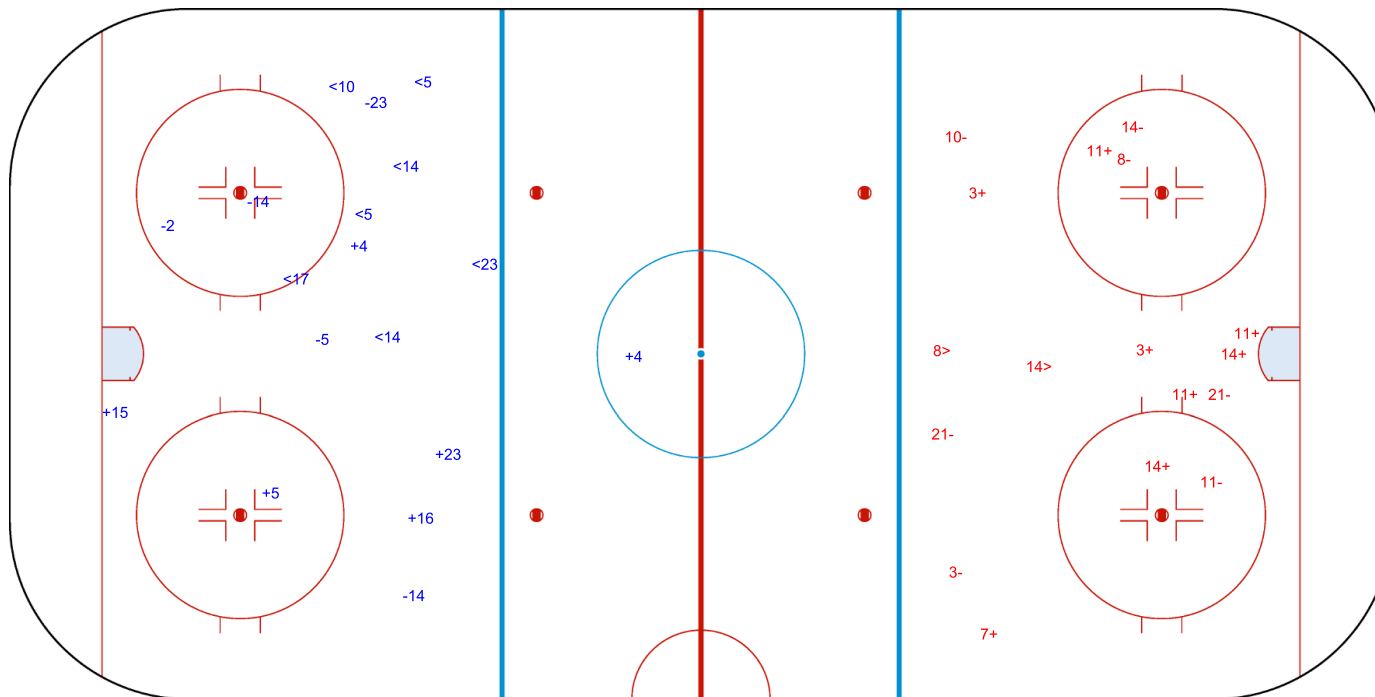

3rd Period

Shots by GBR

Goals (o): 0 SSG (+): 8
SSP (>): 2 SPG (-): 7

GK 1 of NED

Shots by NED

Goals (o): 0 SSG (+): 2

SSP (<): 0 SPG (-): 3

GK 1 of GBR