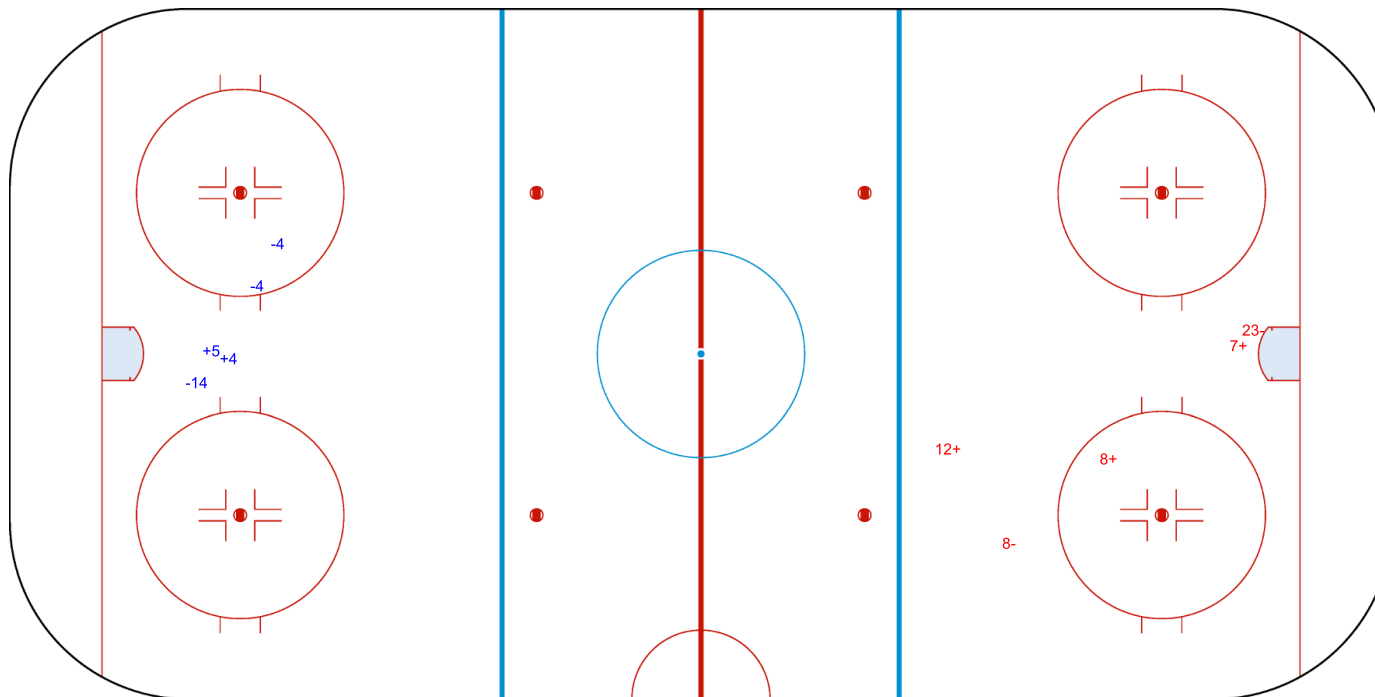

Overtime

Shots by GBR

Goals (o): 0 SSG (+): 3

SSP (>): 0 SPG (-): 2

GK 1 of NED

Legend:	
GK	Goalkeeper
SPG	Shots past goal
SSG	Shots saved by goalkeeper
SSP	Shots saved by player