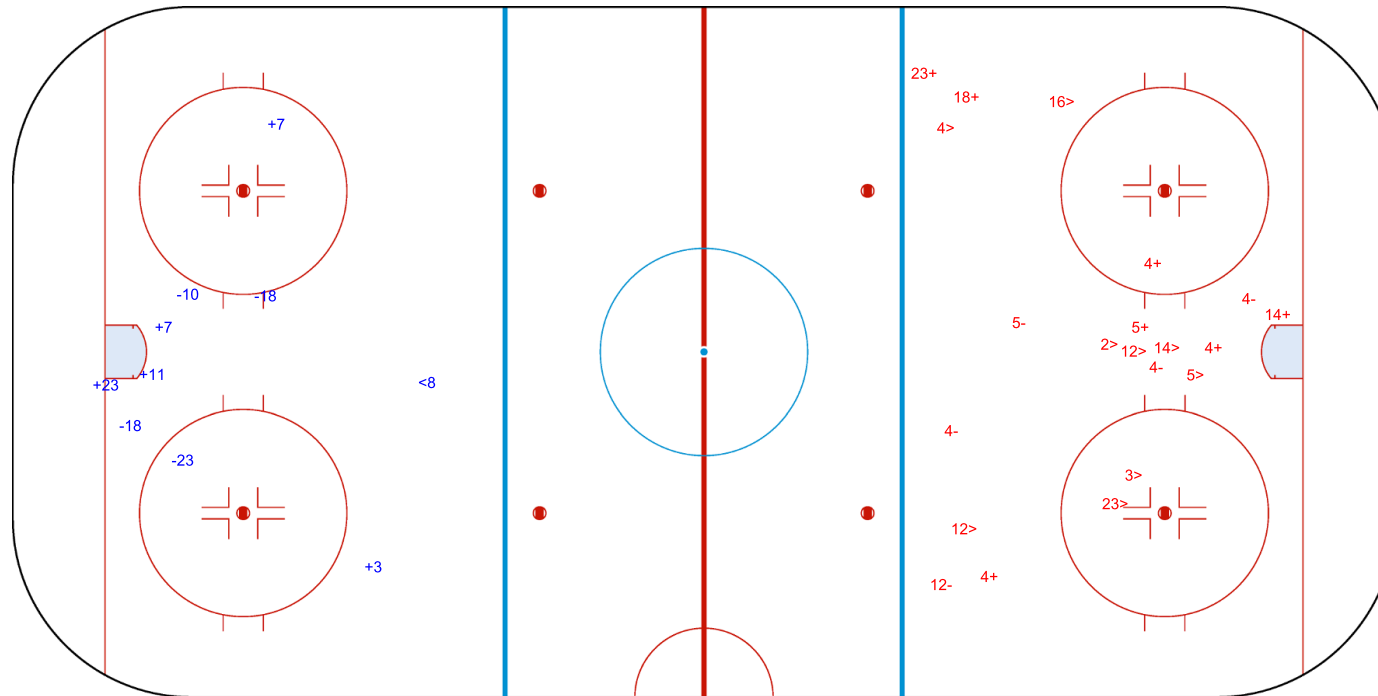

SHOT CHART
GBR - NED

Shots by NED
Goals (o): 0
SSP (<): 5
SSG (+): 13
SPG (-): 5

GK 1 of GBR

1st Period

Shots by GBR
Goals (o): 0
SSP (>): 2
SSG (+): 5
SPG (-): 1

GK 1 of NED

Shots by GBR

Goals (o): 0 SSG (+): 5
SSP (<): 1 SPG (-): 4

GK 1 of NED

2nd Period

Shots by NED

Goals (o): 0 SSG (+): 7
SSP (>): 9 SPG (-): 5

GK 1 of GBR

Shots by NED

Goals (o): 0 SSG (+): 6
SSP (<): 7 SPG (-): 5

GK 1 of GBR