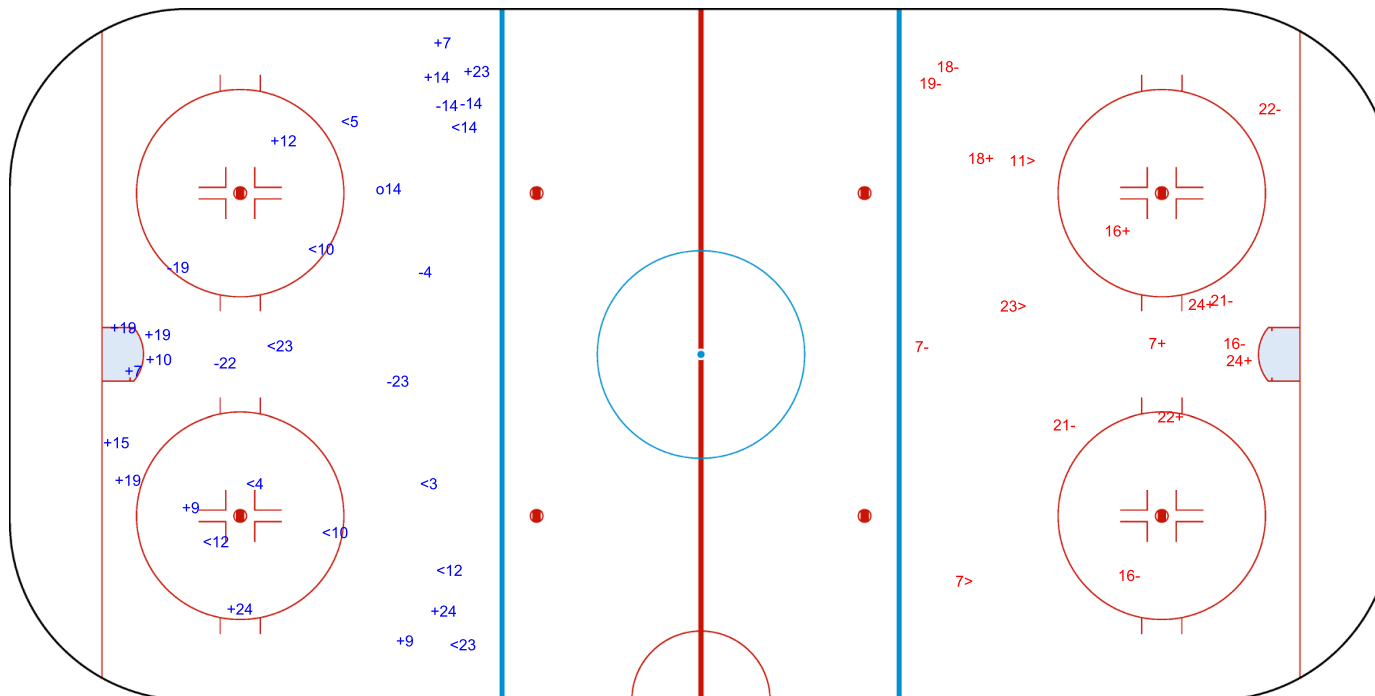

SHOT CHART

LAT - ESP

1st Period

Shots by ESP

Goals (o): 1 SSG (+): 14
SSP (<): 10 SPG (-): 6

Shots by LAT

Goals (o): 0 SSG (+): 6
SSP (>): 3 SPG (-): 8

GK 1 of LAT

GK 1 of ESP

Shots by LAT
Goals (o): 0
SSP (<): 9

SSG (+): 6
SPG (-): 6

GK 1 of ESP

2nd Period

Shots by ESP
Goals (o): 0
SSP (>): 10

SSG (+): 10
SPG (-): 3

GK 1 of LAT