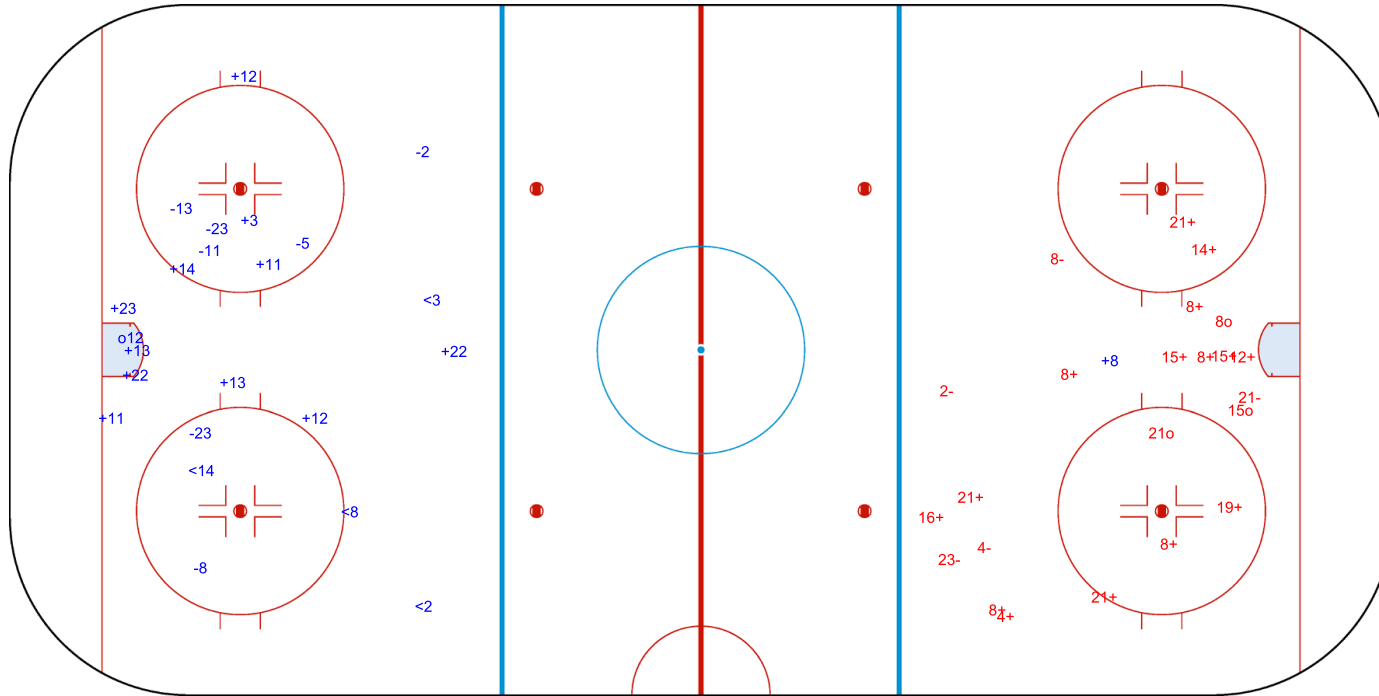

GK 1 of ISL

Shots by ISL

Goals (o): 0

SSP (>): 2

SSG (+): 14

SPG (-): 3

GK 20 of SLO

Shots by ISL
Goals (o): 1
SSP (<): 4

SSG (+): 12
SPG (-): 7

GK 20 of SLO

SLO → 2nd Period ← ISL

Shots by SLO
Goals (o): 3
SSP (>): 0

SSG (+): 15
SPG (-): 5

GK 1 of ISL

Shots by SLO

Goals (o): 0 SSG (+): 6
SSP (<): 1 SPG (-): 4