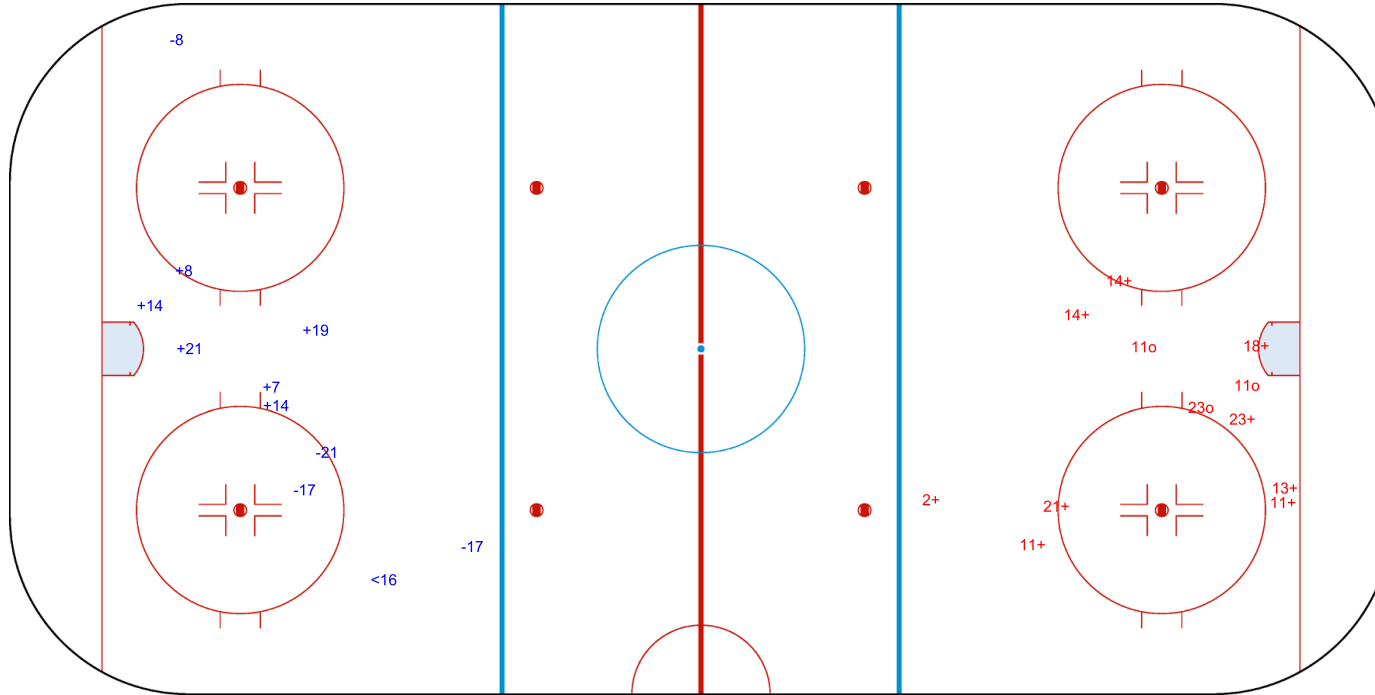

SSG (+): 12
SPG (-): 7

GK 20 of SLO

SLO → 2nd Period ← ISL

Shots by SLO
Goals (o): 3
SSP (>): 0

SSG (+): 15
SPG (-): 5

GK 1 of ISL

Shots by SLO

Goals (o): 0 SSG (+): 6
SSP (<): 1 SPG (-): 4

GK 1 of ISL

3rd Period

Shots by ISL

Goals (o): 3 SSG (+): 9
SSP (>): 0 SPG (-): 0

GK 20 of SLO

Legend:		
GK	Goalkeeper	
SPG	Shots past goal	
SSG	Shots saved by goalkeeper	
SSP	Shots saved by player	