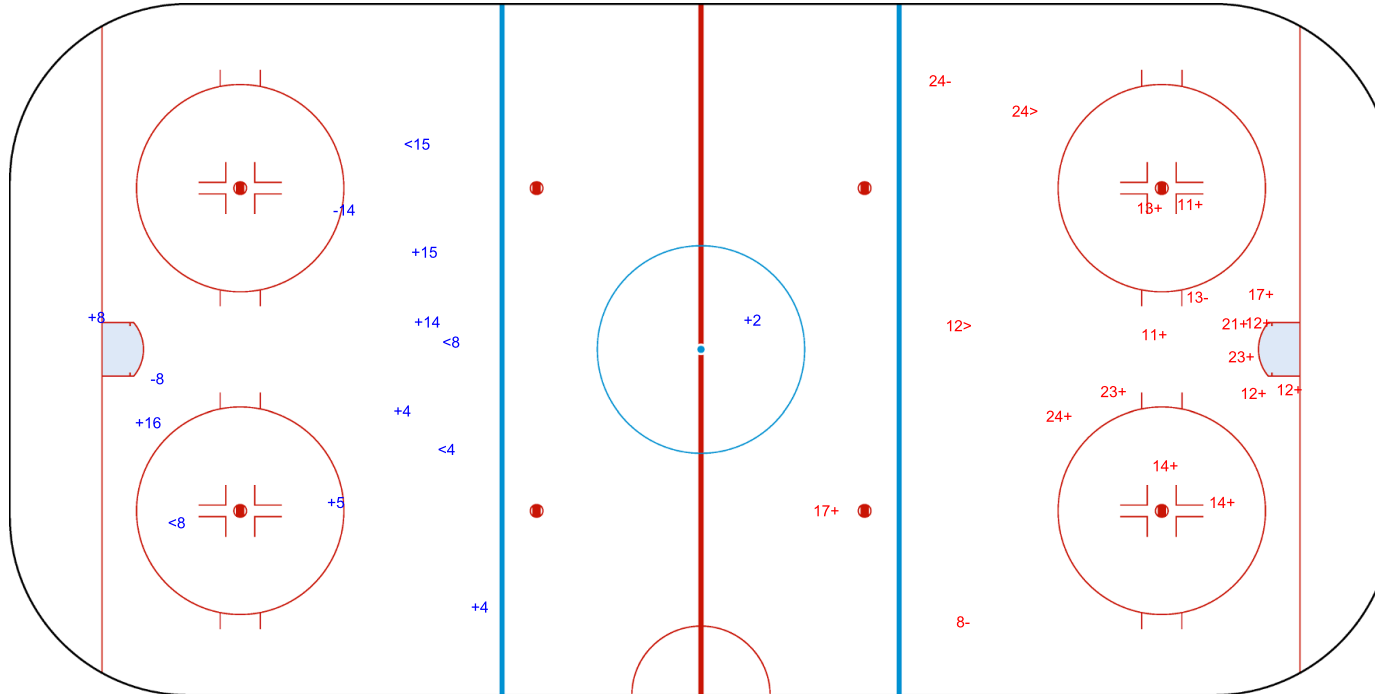

SHOT CHART

ISL - SLO

1st Period

Shots by SLO

Goals (o): 0

SSP (<): 4

SSG (+): 8

SPG (-): 2

GK 1 of ISL

Shots by ISL

Goals (o): 0

SSP (>): 2

SSG (+): 14

SPG (-): 3

GK 20 of SLO

Shots by ISL
Goals (o): 1
SSP (<): 4

SSG (+): 12
SPG (-): 7

GK 20 of SLO

SLO → 2nd Period ← ISL

Shots by SLO
Goals (o): 3
SSP (>): 0

SSG (+): 15
SPG (-): 5

GK 1 of ISL

Shots by SLO

Goals (o): 0 SSG (+): 6
SSP (<): 1 SPG (-): 4