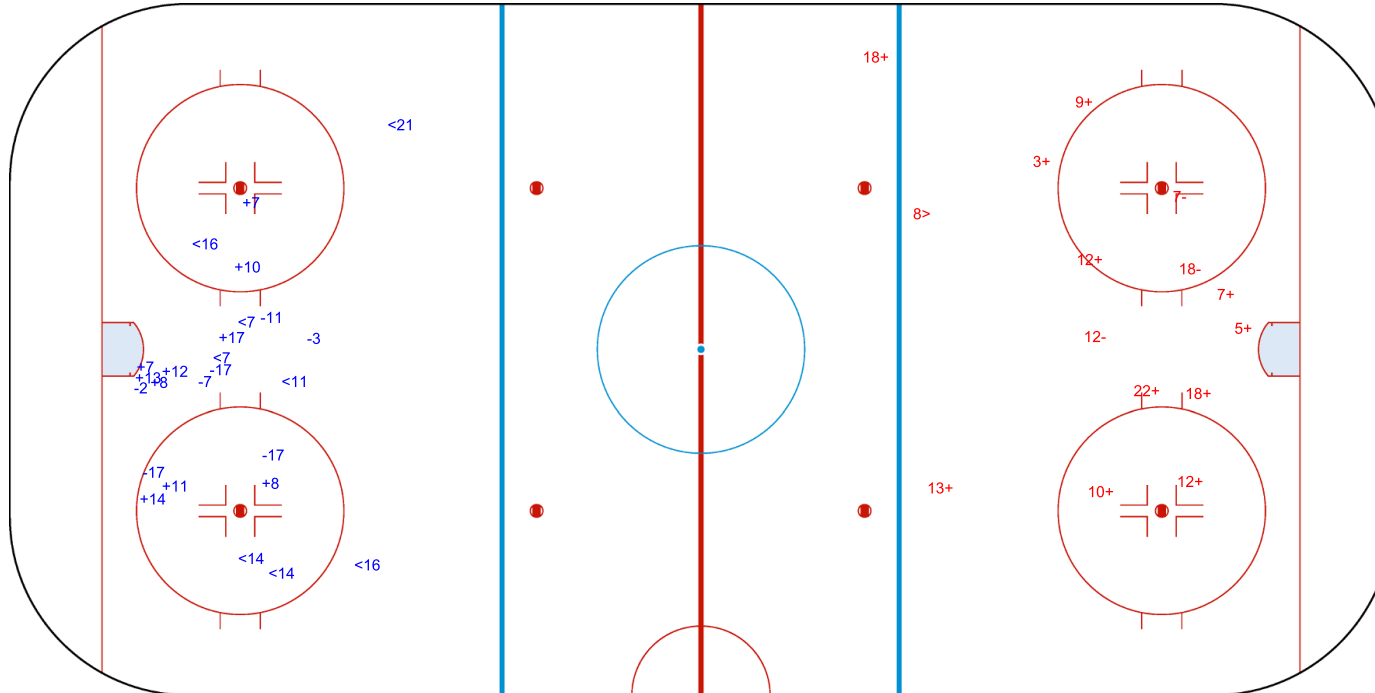

SHOT CHART
TPE - AUS

Shots by AUS
Goals (o): 0
SSP (<): 8
SSG (+): 10
SPG (-): 7

GK 20 of TPE

TPE → 1st Period ← AUS

Shots by TPE
Goals (o): 0
SSP (>): 1
SSG (+): 11
SPG (-): 3

GK 20 of AUS

Shots by TPE

Goals (o): 1 SSG (+): 15
SSP (<): 0 SPG (-): 6

GK 20 of AUS

AUS → 2nd Period ← TPE

Shots by AUS

Goals (o): 0 SSG (+): 14
SSP (>): 2 SPG (-): 4

GK 20 of TPE

Shots by AUS

Goals (o): 1 SSG (+): 21
SSP (<): 5 SPG (-): 6

07