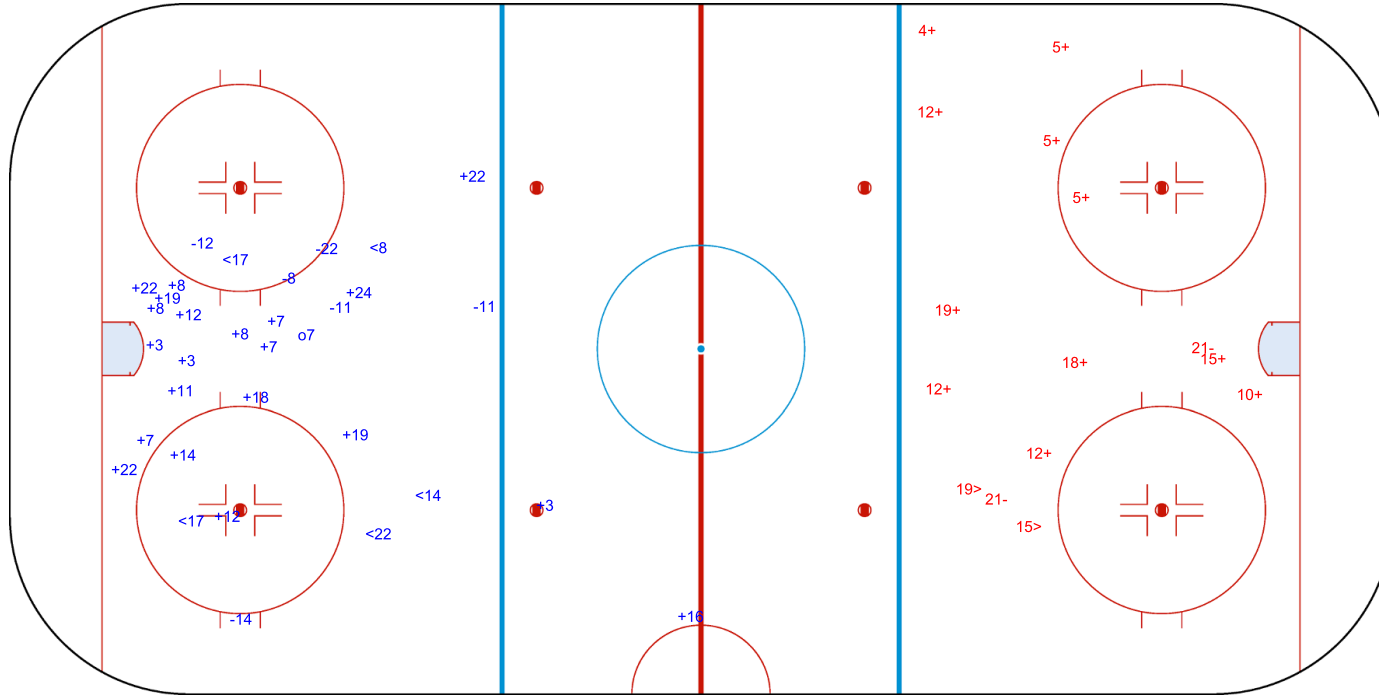

GK 20 of TPE

3rd Period

Shots by TPE

Goals (o): 0 SSG (+): 11
SSP (>): 2 SPG (-): 2

GK 20 of AUS

Shots by AUS

Goals (o): 0 SSG (+): 4
SSP (<): 0 SPG (-): 2

GK 20 of TPE