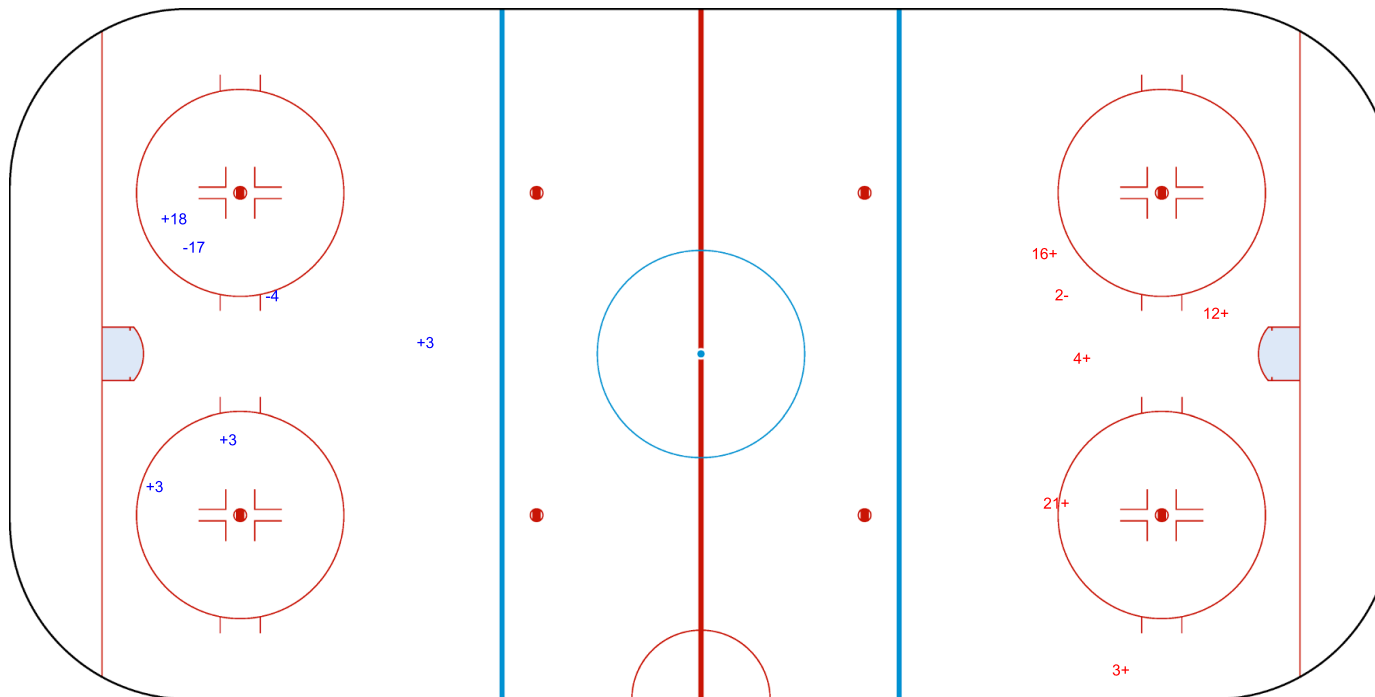

Overtime

Shots by TPE

Goals (o): 0 SSG (+): 5
SSP (>): 0 SPG (-): 1

GK 20 of AUS

Legend:	GK Goalkeeper	SPG Shots past goal	SSG Shots saved by goalkeeper	SSP Shots saved by player
----------------	----------------------	----------------------------	--------------------------------------	----------------------------------