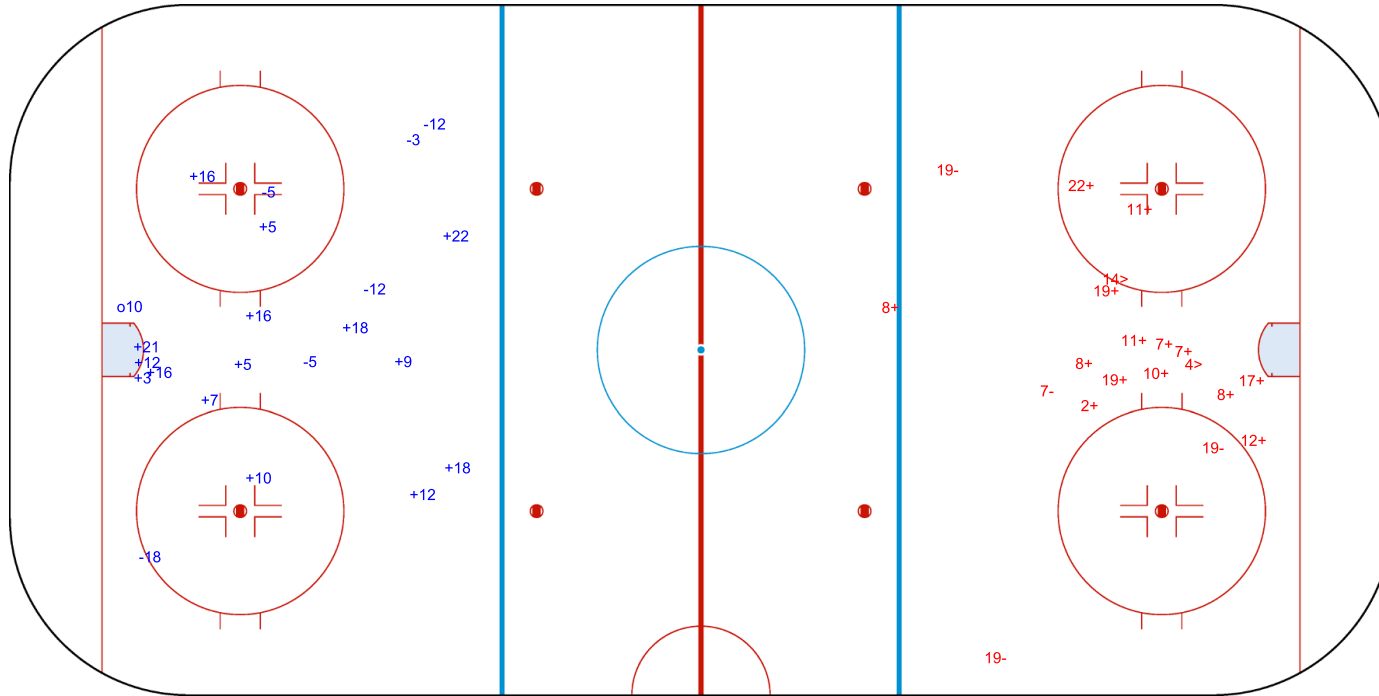

SHOT CHART
TPE - AUS

Shots by AUS
Goals (o): 0
SSP (<): 8
SSG (+): 10
SPG (-): 7

GK 20 of TPE

TPE → 1st Period ← AUS

Shots by TPE
Goals (o): 0
SSP (>): 1
SSG (+): 11
SPG (-): 3

GK 20 of AUS

Shots by TPE

Goals (o): 1 SSG (+): 15
SSP (<): 0 SPG (-): 6

GK 20 of AUS

AUS → 2nd Period ← TPE

Shots by AUS

Goals (o): 0 SSG (+): 14
SSP (>): 2 SPG (-): 4

GK 20 of TPE

Shots by AUS

Goals (o): 1 SSG (+): 21
SSP (<): 5 SPG (-): 6

07