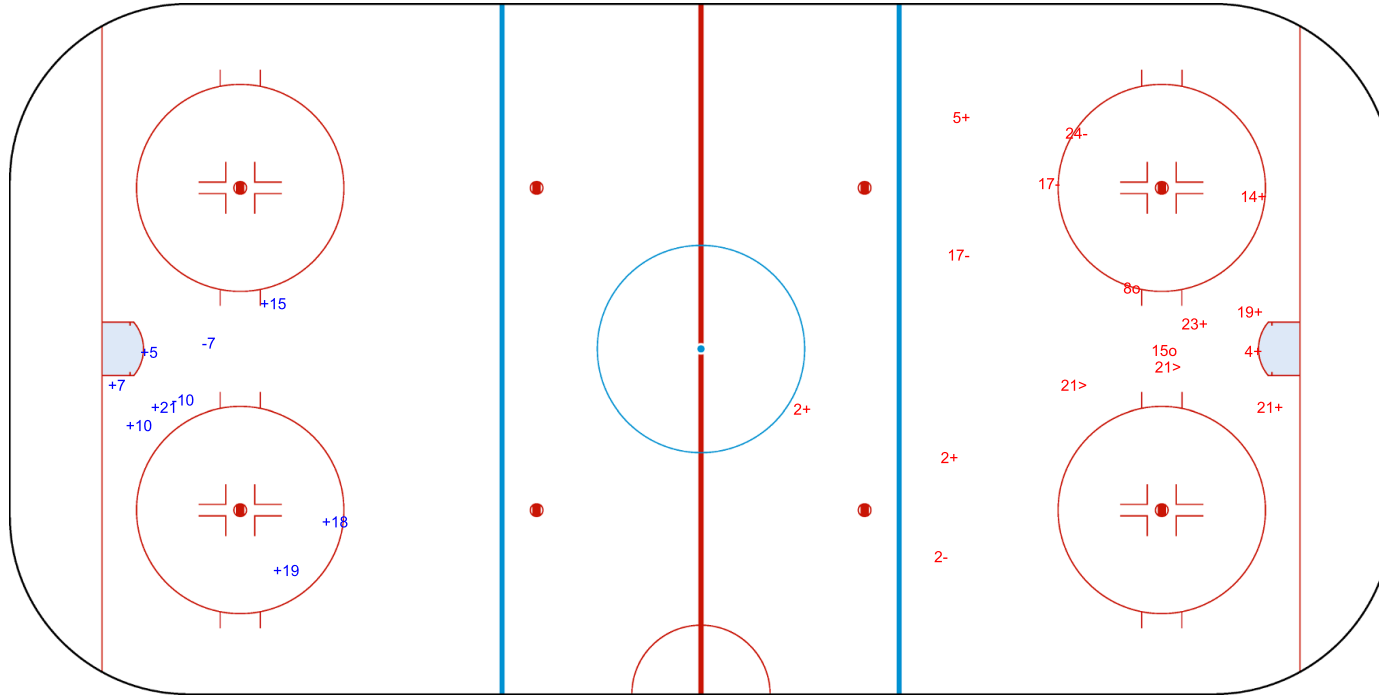

SHOT CHART  
SLO - TPE

Shots by SLO  
Goals (o): 2  
SSP (<): 4  
SSG (+): 8  
SPG (-): 7

GK 1 of TPE

TPE → 1st Period ← SLO

Shots by TPE  
Goals (o): 1  
SSP (>): 1  
SSG (+): 9  
SPG (-): 3

GK 1 of SLO

Shots by TPE

Goals (o): 0    SSG (+): 7  
SSP (<): 0    SPG (-): 2

GK 1 of SLO

SLO → 2nd Period ← TPE

Shots by SLO

Goals (o): 2    SSG (+): 8  
SSP (>): 2    SPG (-): 4

GK 1 of TPE

Shots by SLO

Goals (o): 2    SSG (+): 5  
SSP (<): 3    SPG (-): 7

GK 1 of TPE

TPE → 3rd Period ← SLO

Shots by TPE

Goals (o): 2    SSG (+): 6  
SSP (>): 1    SPG (-): 5

GK 1 of SLO

<b>Legend:</b>	<b>GK</b> Goalkeeper	<b>SPG</b> Shots past goal	<b>SSG</b> Shots saved by goalkeeper	<b>SSP</b> Shots saved by player
----------------	----------------------	----------------------------	--------------------------------------	----------------------------------