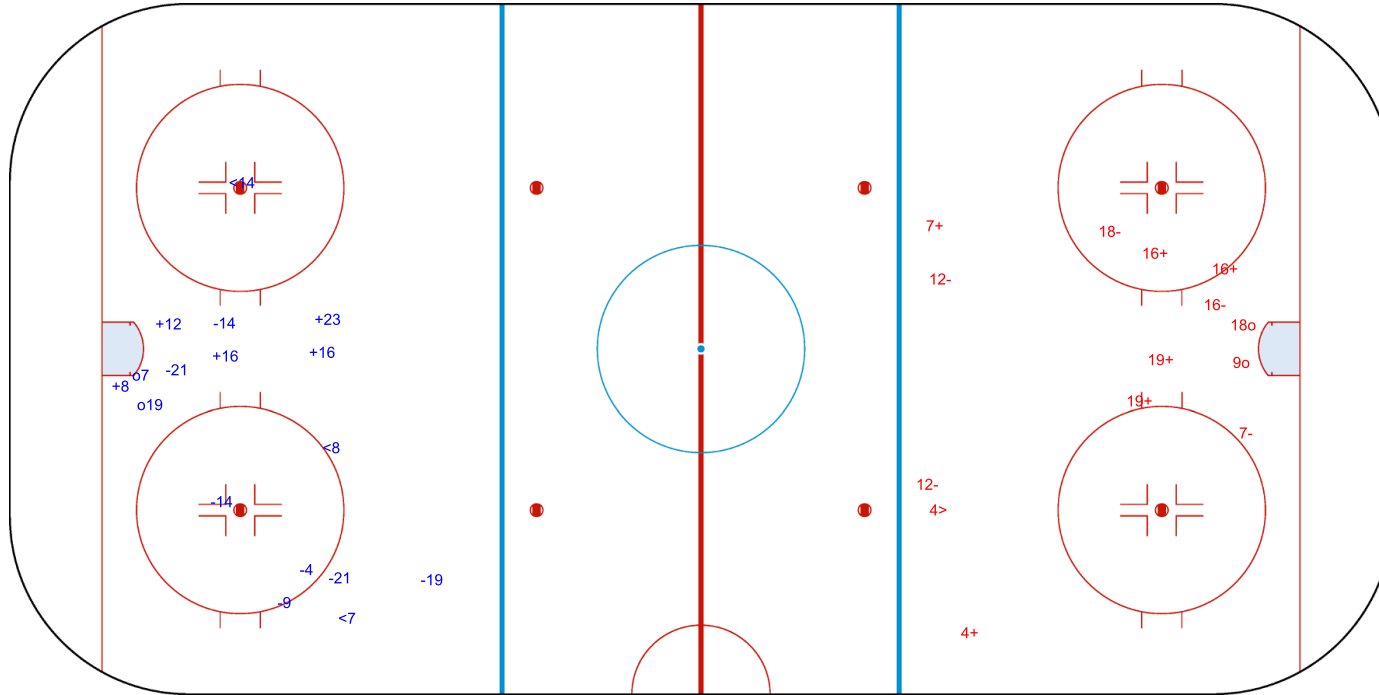

SHOT CHART  
SLO - TPE

Shots by SLO  
Goals (o): 2  
SSP (<): 4  
SSG (+): 8  
SPG (-): 7

GK 1 of TPE

TPE → 1st Period ← SLO

Shots by TPE  
Goals (o): 1  
SSP (>): 1  
SSG (+): 9  
SPG (-): 3

GK 1 of SLO

Shots by TPE

Goals (o): 0    SSG (+): 7  
SSP (<): 0    SPG (-): 2

GK 1 of SLO

SLO → 2nd Period ← TPE

Shots by SLO

Goals (o): 2    SSG (+): 8  
SSP (>): 2    SPG (-): 4

GK 1 of TPE

Shots by SLO

Goals (o): 2    SSG (+): 5  
SSP (<): 3    SPG (-): 7

GK 1 of TPE

TPE → 3rd Period ← SLO

Shots by TPE

Goals (o): 2    SSG (+): 6  
SSP (>): 1    SPG (-): 5

GK 1 of SLO

<b>Legend:</b>	<b>GK</b> Goalkeeper	<b>SPG</b> Shots past goal	<b>SSG</b> Shots saved by goalkeeper	<b>SSP</b> Shots saved by player
----------------	----------------------	----------------------------	--------------------------------------	----------------------------------