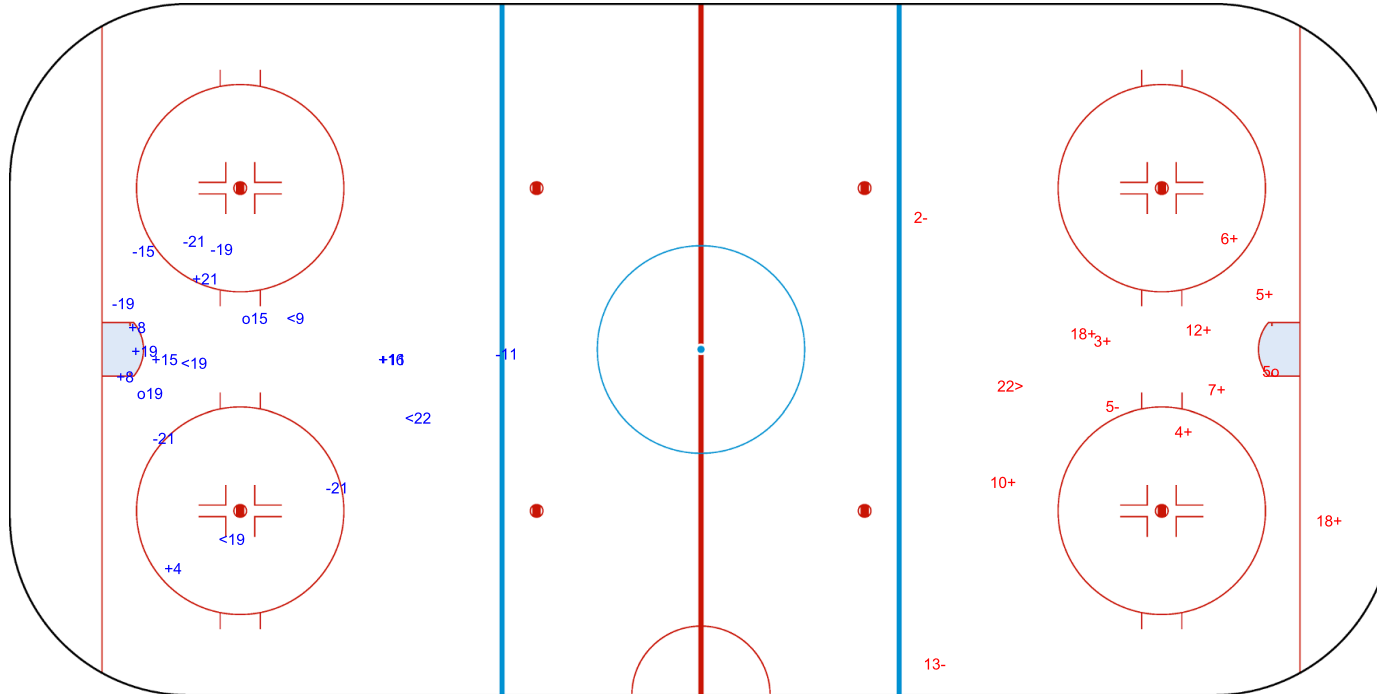

SHOT CHART  
SLO - TPE

Shots by SLO  
Goals (o): 2  
SSP (<): 4  
SSG (+): 8  
SPG (-): 7

GK 1 of TPE

TPE → 1st Period ← SLO

Shots by TPE  
Goals (o): 1  
SSP (>): 1  
SSG (+): 9  
SPG (-): 3

GK 1 of SLO

Shots by TPE

Goals (o): 0    SSG (+): 7  
SSP (<): 0    SPG (-): 2

GK 1 of SLO

SLO → 2nd Period ← TPE

Shots by SLO

Goals (o): 2    SSG (+): 8  
SSP (>): 2    SPG (-): 4

GK 1 of TPE

Shots by SLO

Goals (o): 2    SSG (+): 5  
SSP (<): 3    SPG (-): 7