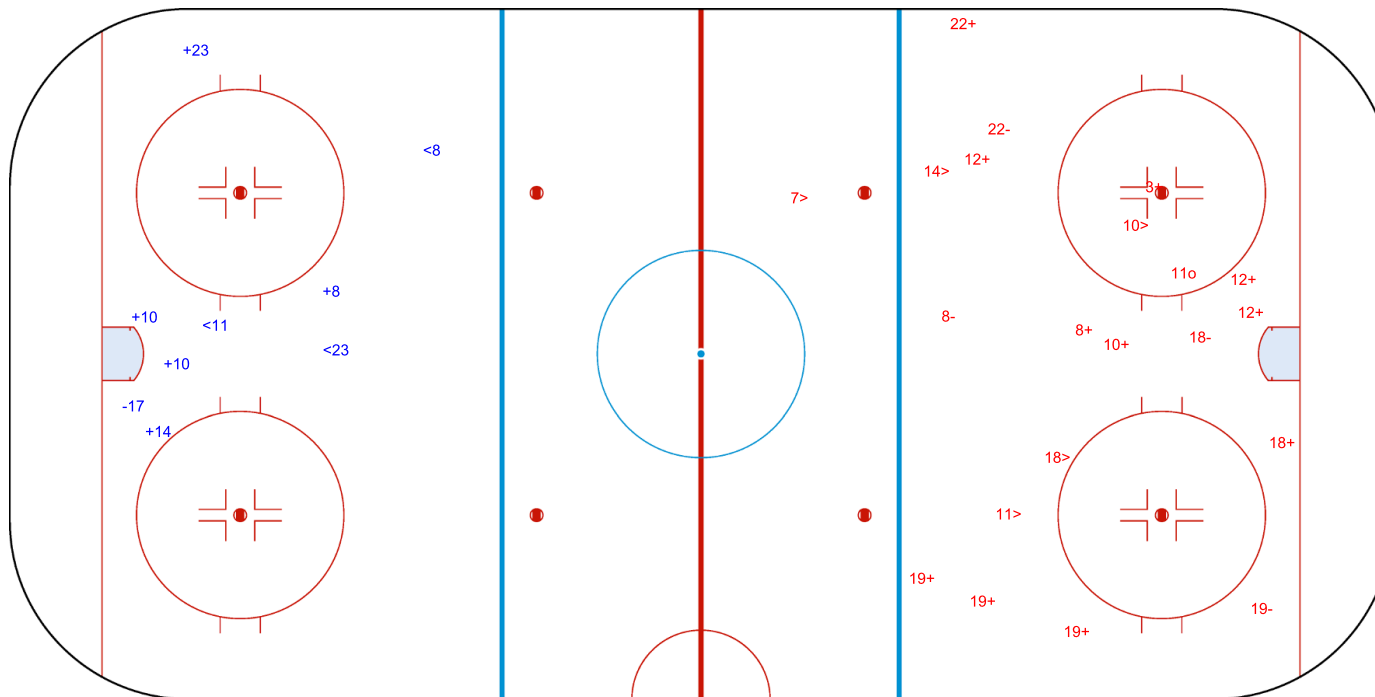

Goals (o): 0    SSG (+): 5  
SSP (<): 3    SPG (-): 1

GK 20 of AUS

3rd Period

Shots by AUS

Goals (o): 1    SSG (+): 11  
SSP (>): 5    SPG (-): 4

GK 1 of ISL

Legend:		
<b>GK</b>	Goalkeeper	
<b>SPG</b>	Shots past goal	
<b>SSG</b>	Shots saved by goalkeeper	
<b>SSP</b>	Shots saved by player	