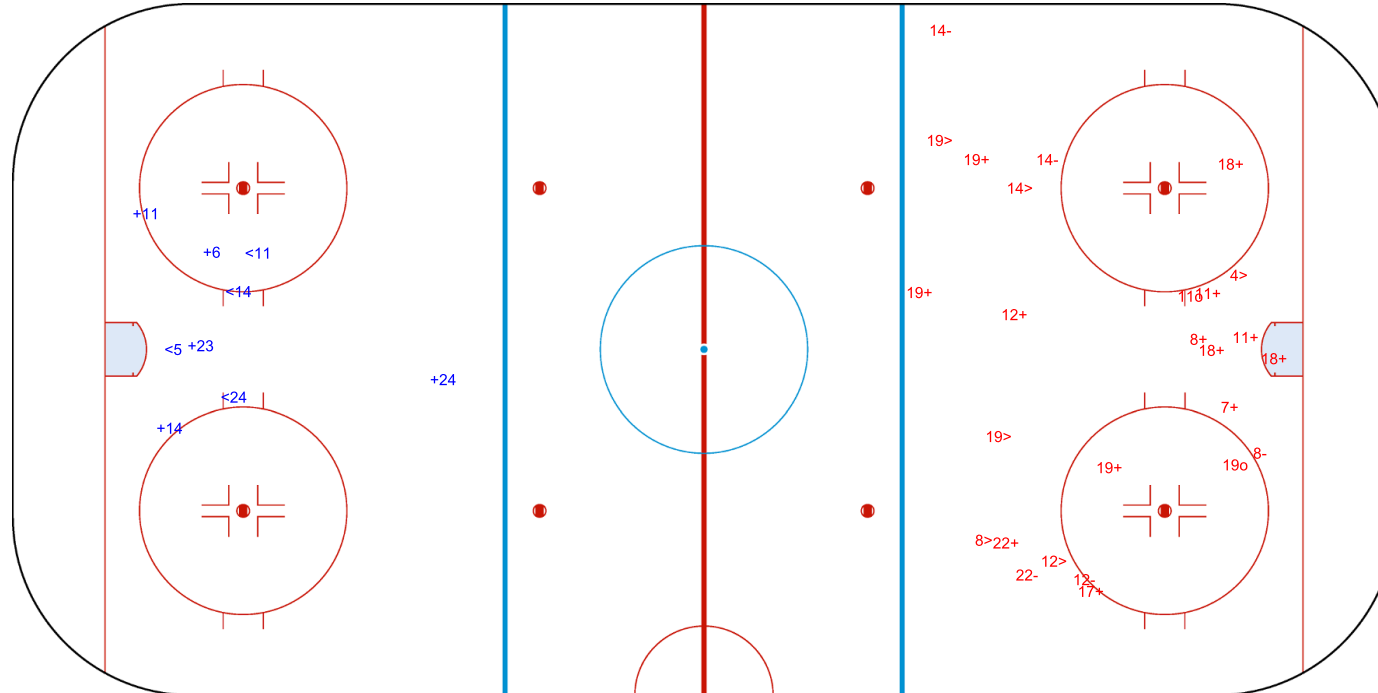

SHOT CHART  
ISL - AUS

Shots by ISL  
Goals (o): 0  
SSP (<): 4

SSG (+): 5  
SPG (-): 0

GK 20 of AUS

1st Period

Shots by AUS  
Goals (o): 2  
SSP (>): 6

SSG (+): 13  
SPG (-): 5

GK 1 of ISL

Shots by AUS

Goals (o): 1    SSG (+): 7  
SSP (<): 2    SPG (-): 4

GK 1 of ISL

2nd Period

Shots by ISL

Goals (o): 1    SSG (+): 3  
SSP (>): 1    SPG (-): 0

GK 20 of AUS

Shots by ISL