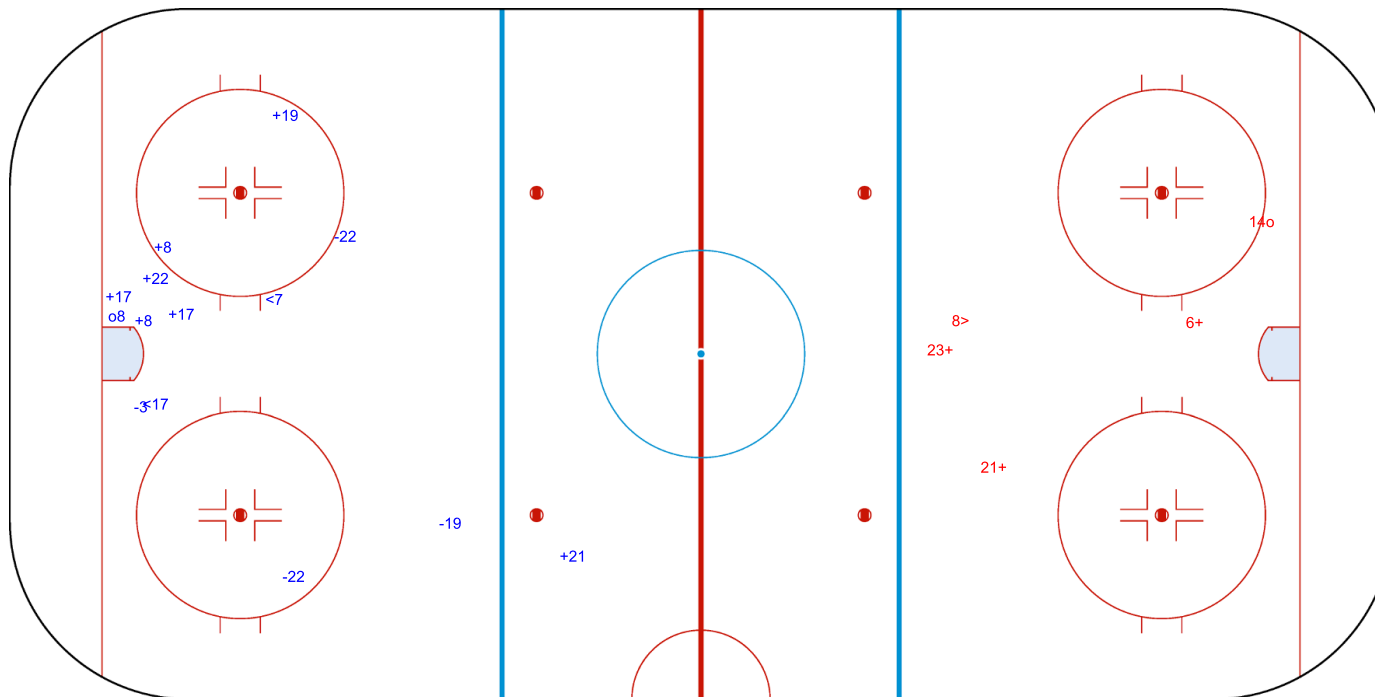

Shots by AUS

Goals (o): 1    SSG (+): 7  
SSP (<): 2    SPG (-): 4

GK 1 of ISL

2nd Period

Shots by ISL

Goals (o): 1    SSG (+): 3  
SSP (>): 1    SPG (-): 0

GK 20 of AUS

Shots by ISL