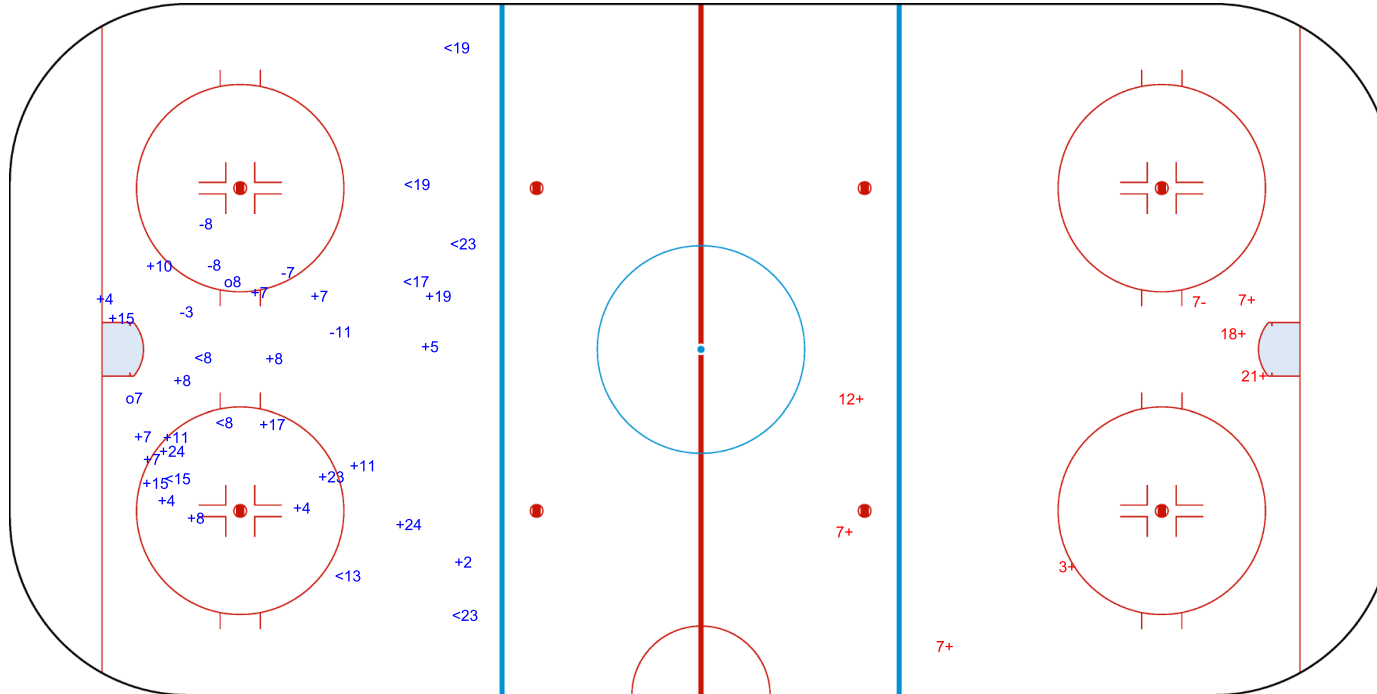

SHOT CHART
POL - TPE

Shots by POL
Goals (o): 2
SSP (-): 9
SSG (+): 22
SPG (-): 5

Shots by TPE
Goals (o): 0
SSP (>): 0
SSG (+): 7
SPG (-): 1

GK 1 of TPE

GK 25 of POL

Shots by POL

Goals (o): 4 SSG (+): 19
SSP (<): 4 SPG (-): 4

GK 25 of TPE

TPE → 3rd Period ← POL

Shots by TPE

Goals (o): 1 SSG (+): 5
SSP (>): 0 SPG (-): 0

GK 20 of POL

GK 25 of POL

Legend:	
GK	Goalkeeper
SPG	Shots past goal
SSG	Shots saved by goalkeeper
SSP	Shots saved by player