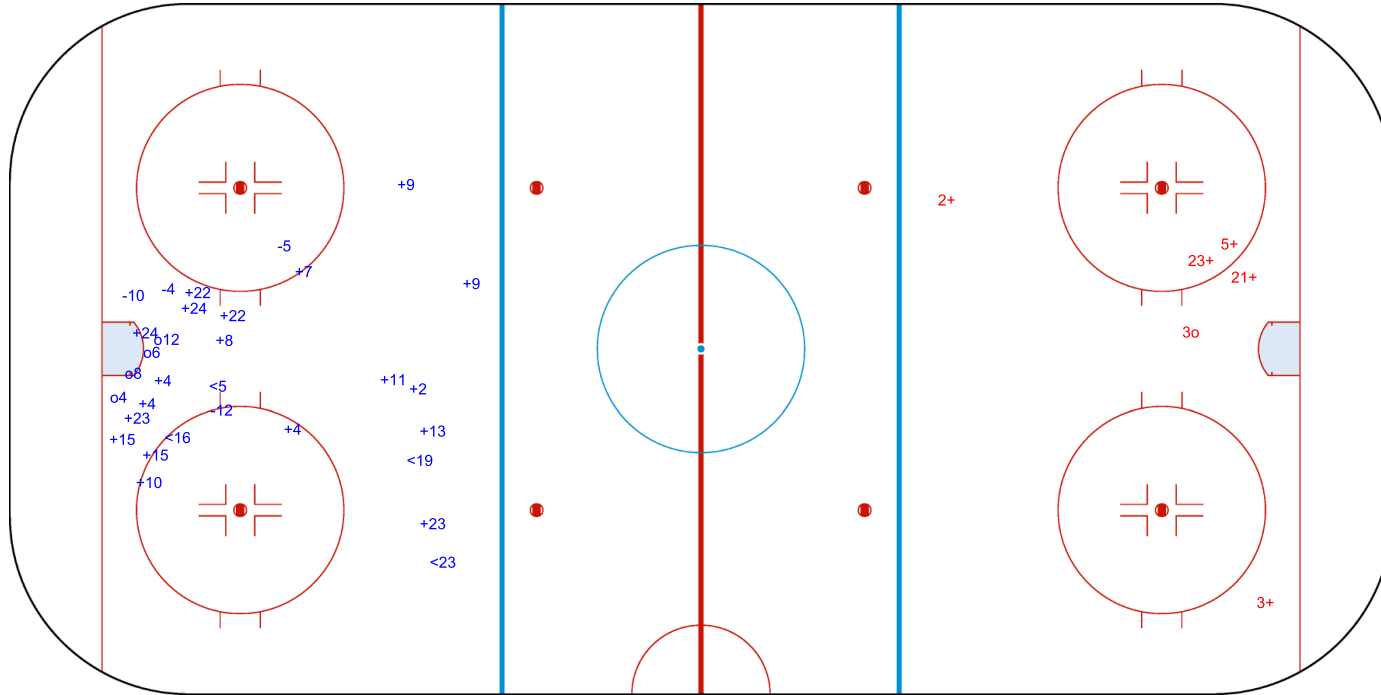

GK 25 of TPE

TPE → 3rd Period ← POL

Shots by TPE

Goals (o): 1 SSG (+): 5
SSP (>): 0 SPG (-): 0

GK 20 of POL

GK 25 of POL

Legend:	
GK	Goalkeeper
SPG	Shots past goal
SSG	Shots saved by goalkeeper
SSP	Shots saved by player