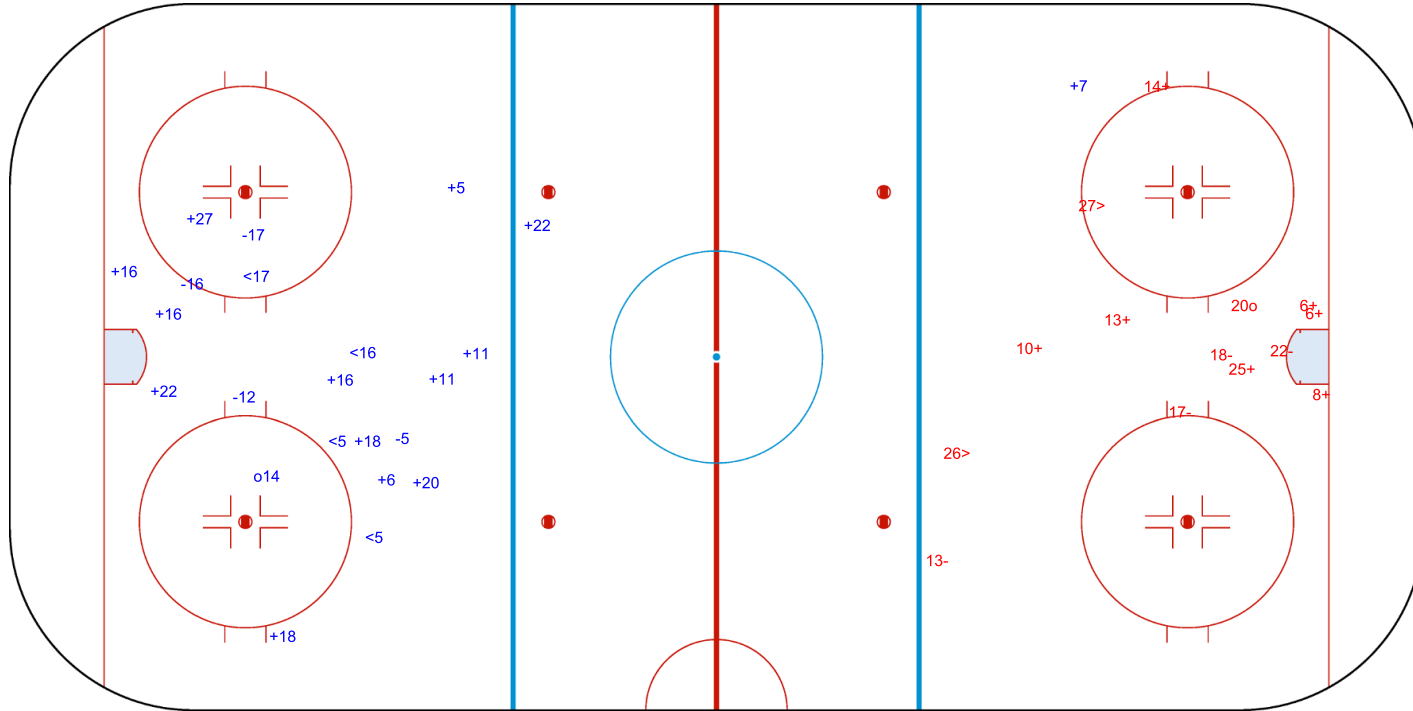

Shots by CAN

Goals (o): 1   SSG (+): 14
SSP (<): 4   SPG (-): 4

SUI → 3rd Period ← CAN

Shots by SUI

Goals (o): 1   SSG (+): 7
SSP (>): 2   SPG (-): 4

GK 30 of SUI

GK 1 of CAN

Legend:	GK Goalkeeper	SPG Shots past goal	SSG Shots saved by goalkeeper	SSP Shots saved by player