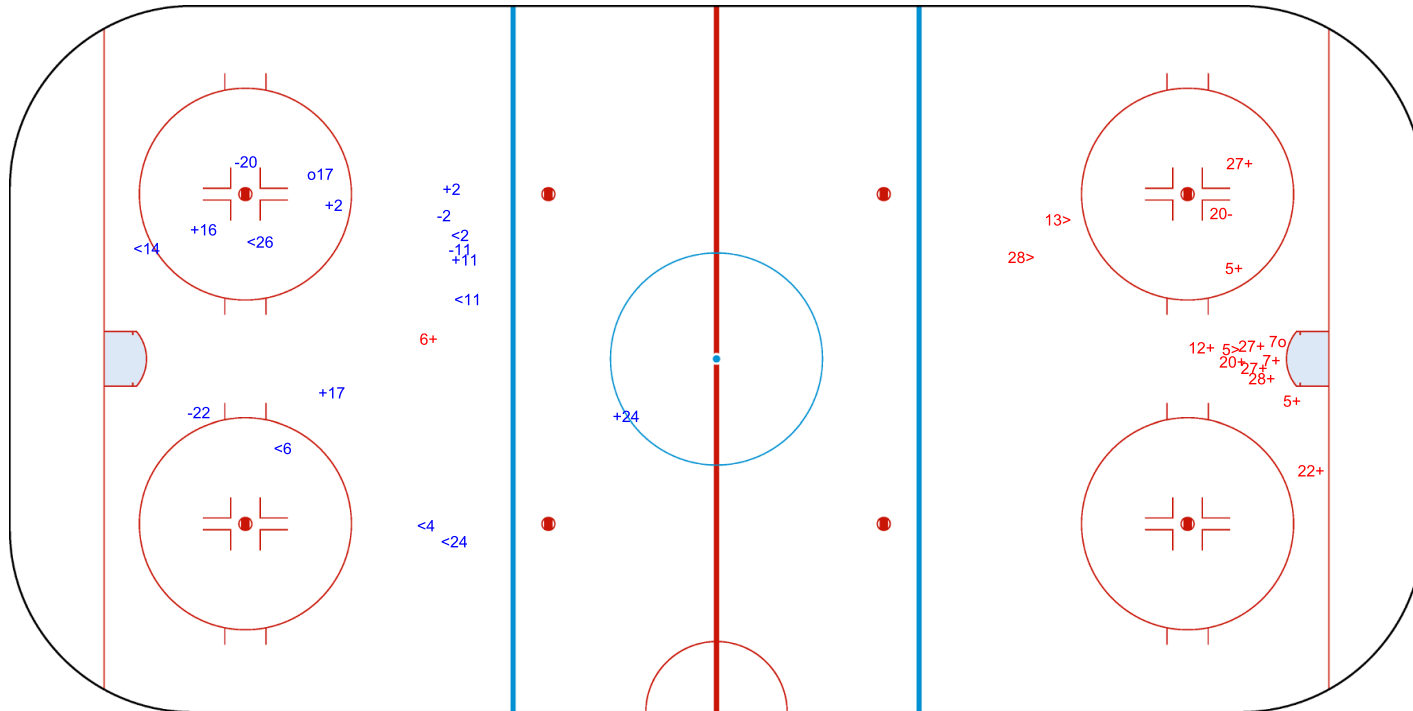

SHOT CHART
CAN - SUI

SUI → 1st Period ← CAN

Shots by CAN
Goals (o): 1 SSG (+): 6
SSP (<): 7 SPG (-): 4

Shots by SUI
Goals (o): 1 SSG (+): 11
SSP (>): 3 SPG (-): 1

GK 29 of SUI

GK 1 of CAN

Shots by SUI
Goals (o): 1
SSP (<): 6
SSG (+): 10
SPG (-): 2

GK 1 of CAN

CAN → 2nd Period ← SUI

Shots by CAN
Goals (o): 5
SSP (>): 1
SSG (+): 6
SPG (-): 4

GK 29 of SUI

GK 30 of SUI

Shots by CAN

Goals (o): 1 SSG (+): 14
SSP (<): 4 SPG (-): 4

SUI → 3rd Period ← CAN