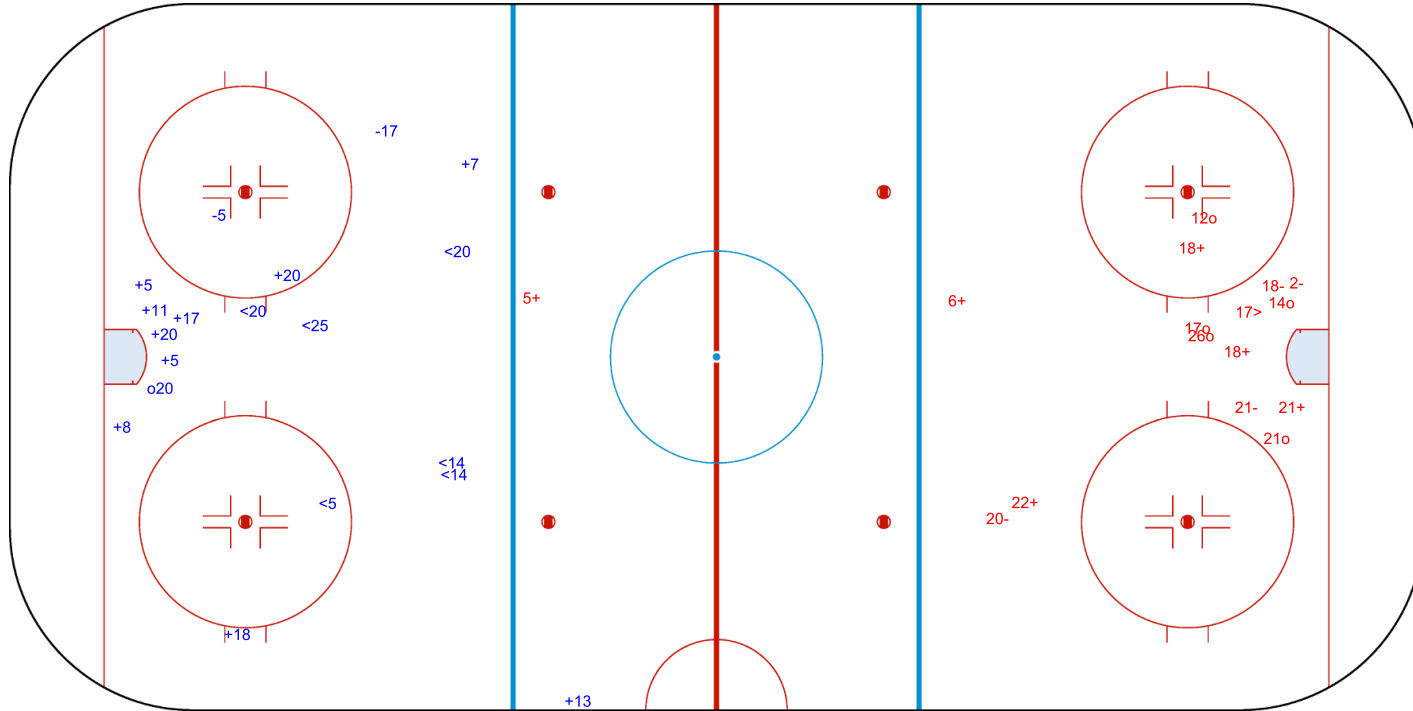

SHOT CHART
CAN - SUI

SUI → 1st Period ← CAN

Shots by CAN
Goals (o): 1 SSG (+): 6
SSP (<): 7 SPG (-): 4

Shots by SUI
Goals (o): 1 SSG (+): 11
SSP (>): 3 SPG (-): 1

GK 29 of SUI

GK 1 of CAN

Shots by SUI
Goals (o): 1
SSP (<): 6
SSG (+): 10
SPG (-): 2

GK 1 of CAN

CAN → 2nd Period ← SUI

Shots by CAN
Goals (o): 5
SSP (>): 1
SSG (+): 6
SPG (-): 4

GK 29 of SUI

GK 30 of SUI

Shots by CAN

Goals (o): 1 SSG (+): 14
SSP (<): 4 SPG (-): 4

SUI → 3rd Period ← CAN