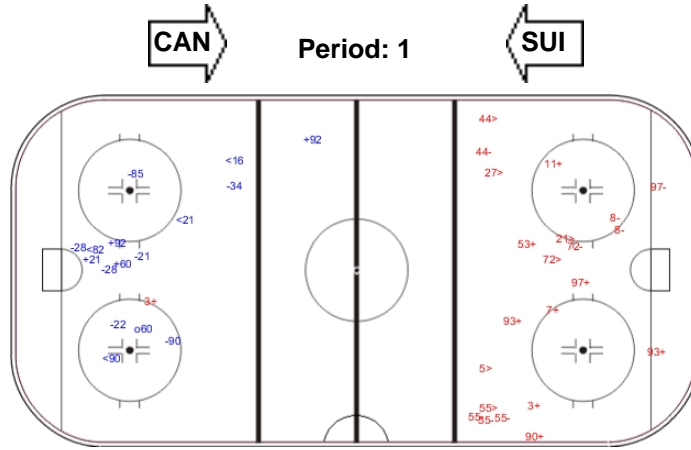

SHOT CHART

CAN - SUI

Shots by SUI

Goals (o): 1   SSG (+): 4
SSP (-): 4   SPG (-): 7

GK 35 of CAN

Shots by CAN

Goals (o): 1   SSG (+): 17
SSP (-): 9   SPG (-): 7

GK 63 of SUI

Shots by SUI

Goals (o): 1   SSG (+): 0
SSP (-): 1   SPG (-): 2

GK 35 of CAN

Shots by CAN

Goals (o): 0   SSG (+): 9
SSP (-): 6   SPG (-): 8

GK 63 of SUI

Shots by SUI

Goals (o): 1   SSG (+): 10
SSP (-): 5   SPG (-): 5

GK 35 of CAN

Shots by CAN

Goals (o): 1   SSG (+): 17
SSP (-): 16   SPG (-): 12

GK 63 of SUI

LEGEND

GK Goalkeeper   **SPG** Shots past goal   **SSG** Shots saved by goalkeeper   **SSP** Shots saved by player