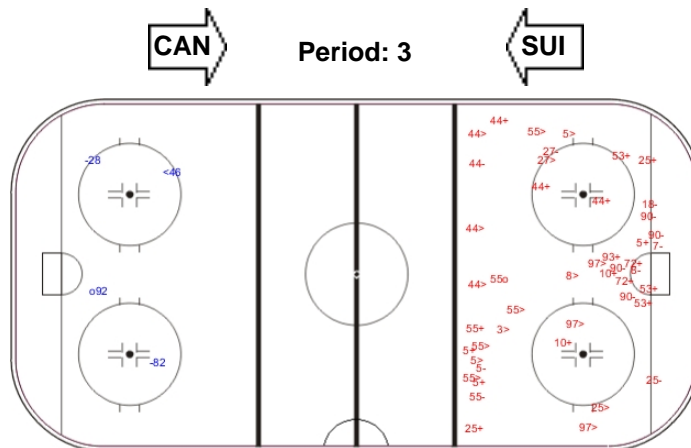

SHOT CHART

CAN - SUI

Shots by SUI

Goals (o): 1   SSG (+): 4
SSP (-): 4   SPG (-): 7

GK 35 of CAN

Shots by CAN

Goals (o): 1   SSG (+): 17
SSP (-): 9   SPG (-): 7

GK 63 of SUI

Shots by SUI

Goals (o): 1   SSG (+): 0
SSP (-): 1   SPG (-): 2

GK 35 of CAN

Shots by CAN

Goals (o): 0   SSG (+): 9
SSP (-): 6   SPG (-): 8

GK 63 of SUI

Shots by SUI

Goals (o): 1   SSG (+): 10
SSP (-): 5   SPG (-): 5

GK 35 of CAN

Shots by CAN

Goals (o): 1   SSG (+): 17
SSP (-): 16   SPG (-): 12

GK 63 of SUI

LEGEND

GK Goalkeeper   **SPG** Shots past goal   **SSG** Shots saved by goalkeeper   **SSP** Shots saved by player