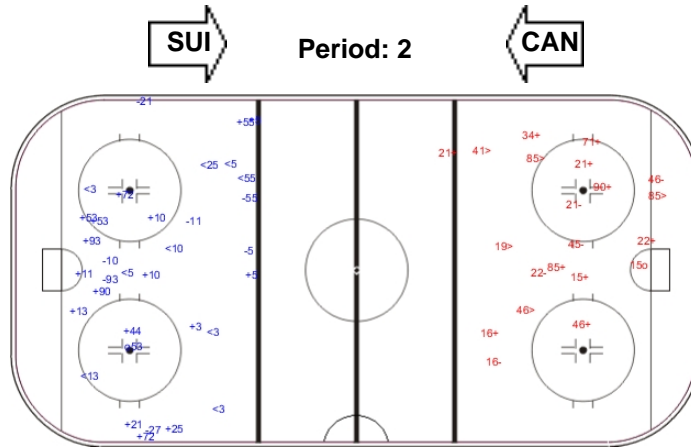

SHOT CHART

CAN - SUI

Shots by SUI

Goals (o): 1   SSG (+): 4
SSP (-): 4   SPG (-): 7

GK 35 of CAN

Shots by CAN

Goals (o): 1   SSG (+): 17
SSP (-): 9   SPG (-): 7

GK 63 of SUI

Shots by SUI

Goals (o): 1   SSG (+): 0
SSP (-): 1   SPG (-): 2

GK 35 of CAN

Shots by CAN

Goals (o): 0   SSG (+): 9
SSP (-): 6   SPG (-): 8

GK 63 of SUI

Shots by SUI

Goals (o): 1   SSG (+): 10
SSP (-): 5   SPG (-): 5

GK 35 of CAN

Shots by CAN

Goals (o): 1   SSG (+): 17
SSP (-): 16   SPG (-): 12

GK 63 of SUI

LEGEND

GK Goalkeeper   **SPG** Shots past goal   **SSG** Shots saved by goalkeeper   **SSP** Shots saved by player