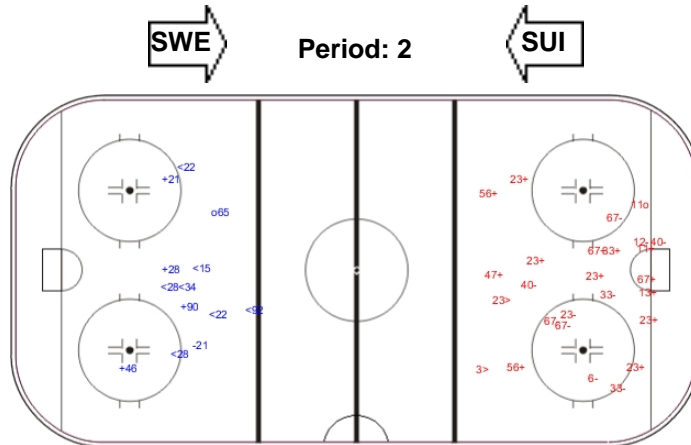

Shots by SUI

Goals (o): 0 SSG (+): 4
SSP (>): 3 SPG (-): 2

GK 31 of SWE

Shots by SWE

Goals (o): 1 SSG (+): 13
SSP (>): 2 SPG (-): 10

GK 63 of SUI

| LEGEND | | | | | | | |
|-----------|------------|------------|-----------------|------------|---------------------------|------------|-----------------------|
| GK | Goalkeeper | SPG | Shots past goal | SSG | Shots saved by goalkeeper | SSP | Shots saved by player |