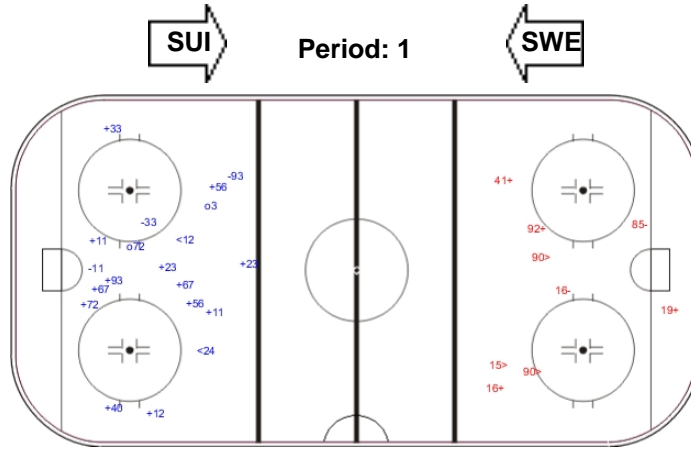

Shots by SUI

Goals (o): 0 SSG (+): 4
SSP (>): 3 SPG (-): 2

GK 31 of SWE

Shots by SWE

Goals (o): 1 SSG (+): 13
SSP (>): 2 SPG (-): 10

GK 63 of SUI

| LEGEND | | | | | | | |
|-----------|------------|------------|-----------------|------------|---------------------------|------------|-----------------------|
| GK | Goalkeeper | SPG | Shots past goal | SSG | Shots saved by goalkeeper | SSP | Shots saved by player |