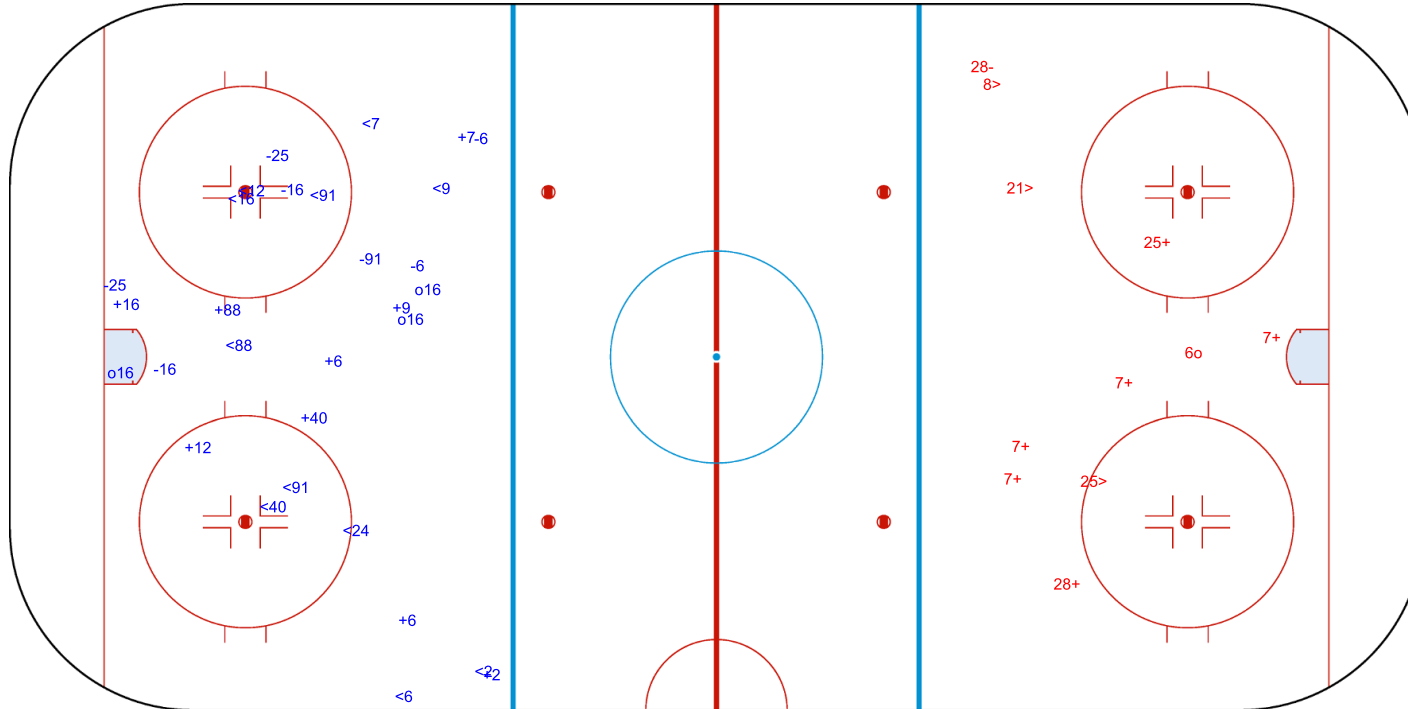

Shots by FIN
Goals (o): 3
SSP (<): 11

SSG (+): 9
SPG (-): 7

GK 35 of GER

2nd Period

Shots by GER
Goals (o): 1
SSP (>): 3

SSG (+): 6
SPG (-): 1

GK 36 of FIN