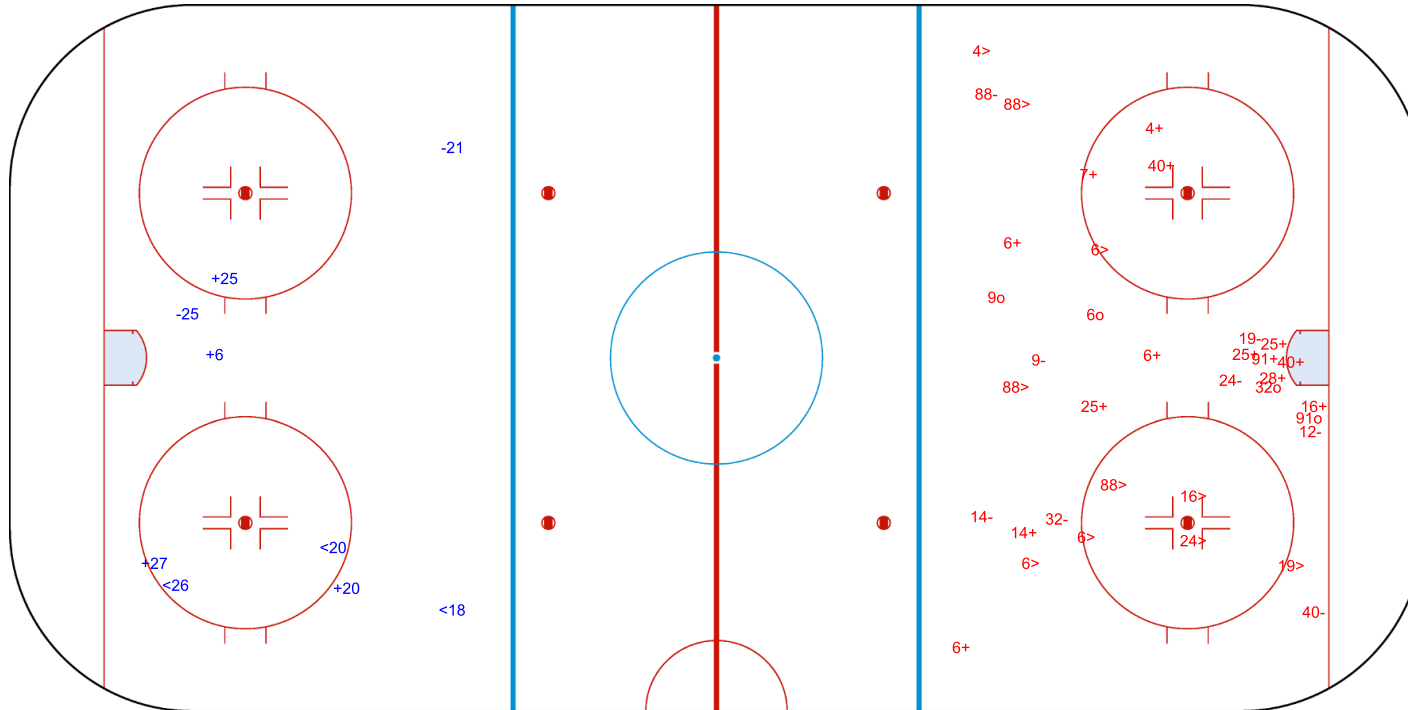

GK 36 of FIN

FIN → 3rd Period ← GER

Shots by FIN

Goals (o): 4 SSG (+): 14
SSP (>): 10 SPG (-): 8

GK 31 of GER

GK 35 of GER

| | | | | |
|----------------|----------------------|----------------------------|--------------------------------------|----------------------------------|
| Legend: | GK Goalkeeper | SPG Shots past goal | SSG Shots saved by goalkeeper | SSP Shots saved by player |
|----------------|----------------------|----------------------------|--------------------------------------|----------------------------------|