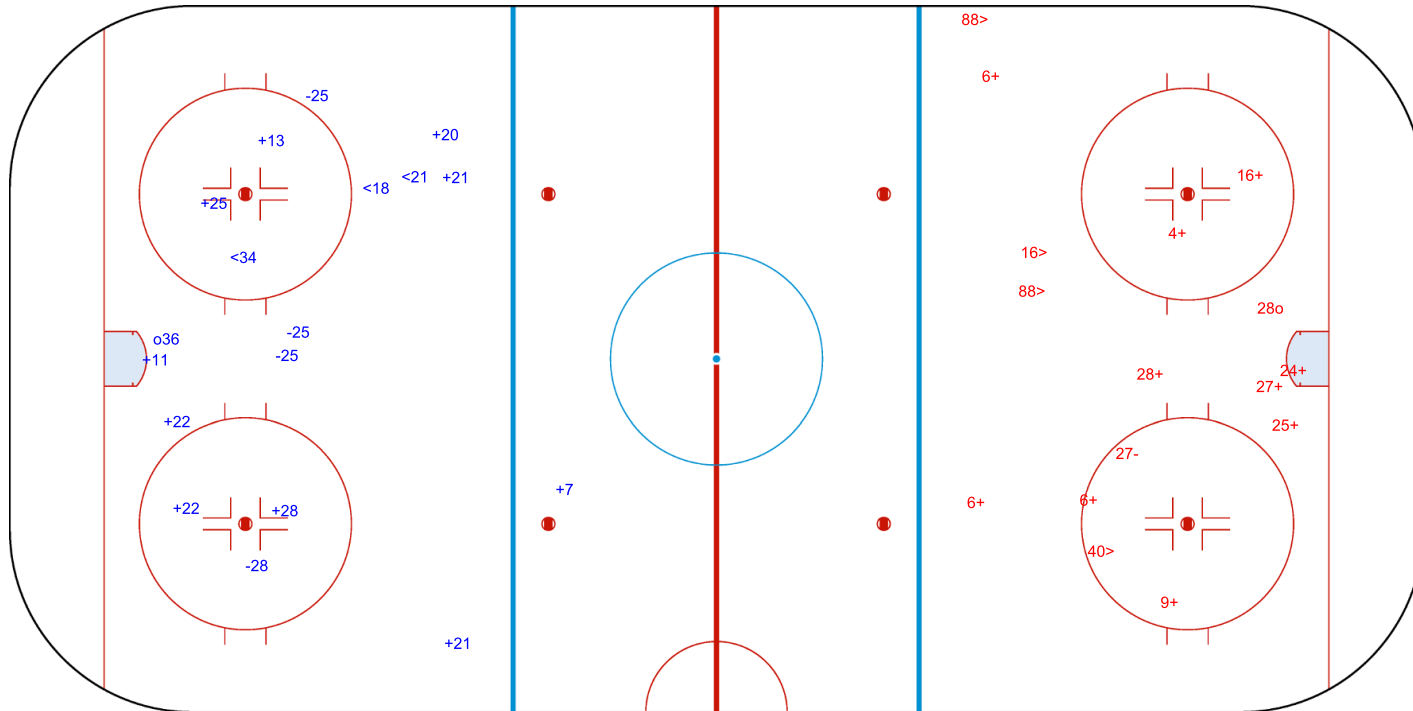

SHOT CHART
FIN - GER

Shots by GER
Goals (o): 1 SSG (+): 10
SSP (<): 3 SPG (-): 4

GK 36 of FIN

FIN → 1st Period ← GER

Shots by FIN
Goals (o): 1 SSG (+): 10
SSP (>): 4 SPG (-): 1

GK 35 of GER

Shots by FIN
Goals (o): 3
SSP (<): 11