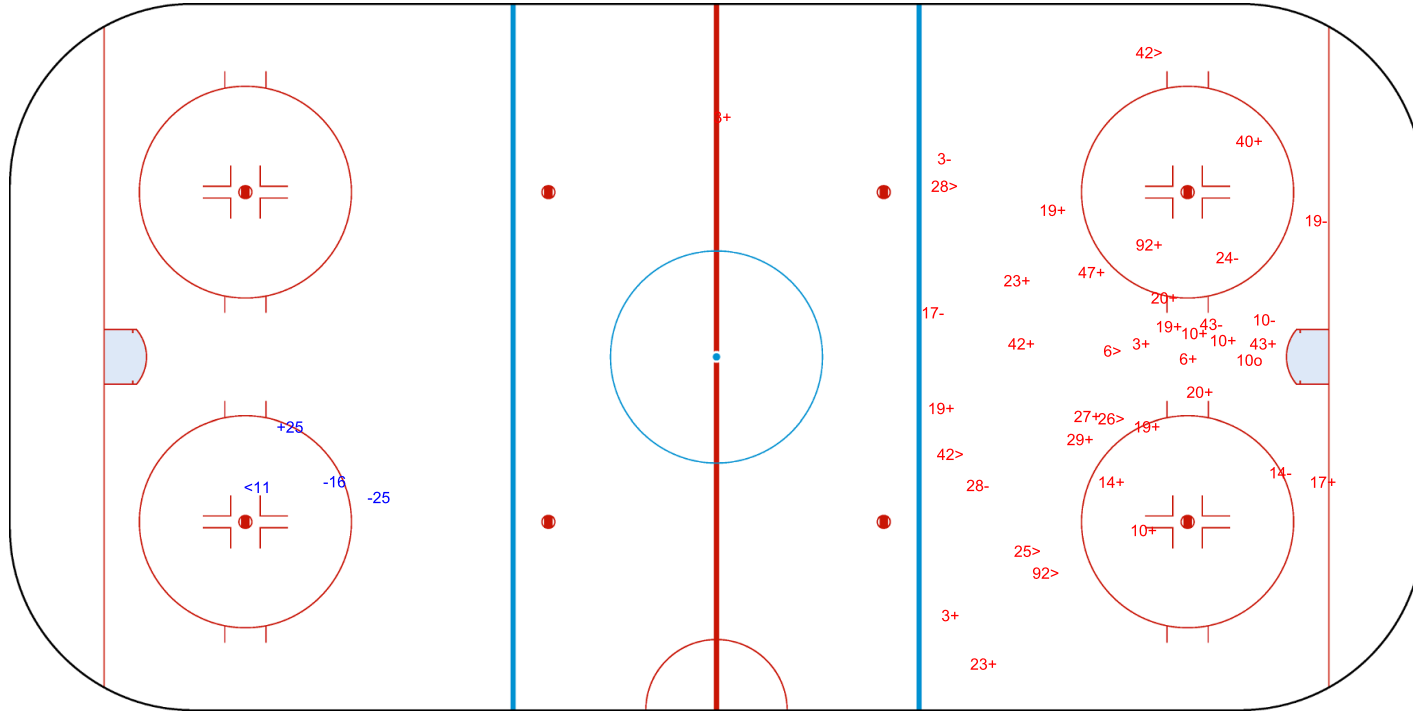

Shots by SUI
Goals (o): 0
SSP (-): 1

SSG (+): 1
SPG (-): 2

GK 35 of CAN

CAN → 3rd Period ← SUI

Shots by CAN
Goals (o): 1
SSG (+): 24
SSP (>): 7
SPG (-): 8

GK 20 of SUI

Legend:	GK Goalkeeper	SPG Shots past goal	SSG Shots saved by goalkeeper	SSP Shots saved by player