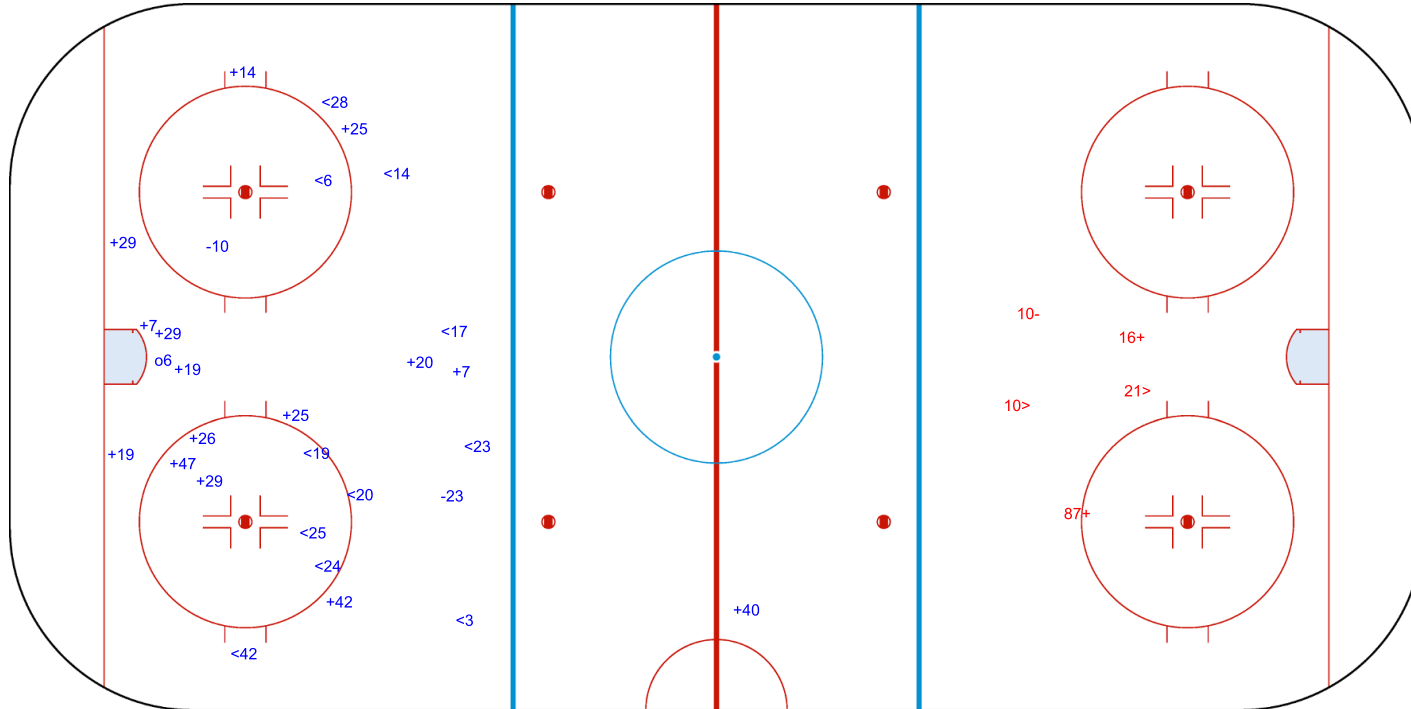

SHOT CHART
CAN - SUI

Shots by SUI
Goals (o): 0
SSG (+): 9
SSP (-): 2
SPG (-): 2

GK 35 of CAN

1st Period

Shots by CAN
Goals (o): 2
SSG (+): 6
SSP (-): 9
SPG (-): 7

GK 20 of SUI

Shots by CAN

Goals (o): 1 SSG (+): 15
SSP (<): 11 SPG (-): 2

GK 20 of SUI

SUI → 2nd Period ← CAN

Shots by SUI

Goals (o): 0 SSG (+): 2
SSP (>): 2 SPG (-): 1

GK 35 of CAN

Shots by SUI
Goals (o): 0
SSP (-): 1

SSG (+): 1
SPG (-): 2

GK 35 of CAN