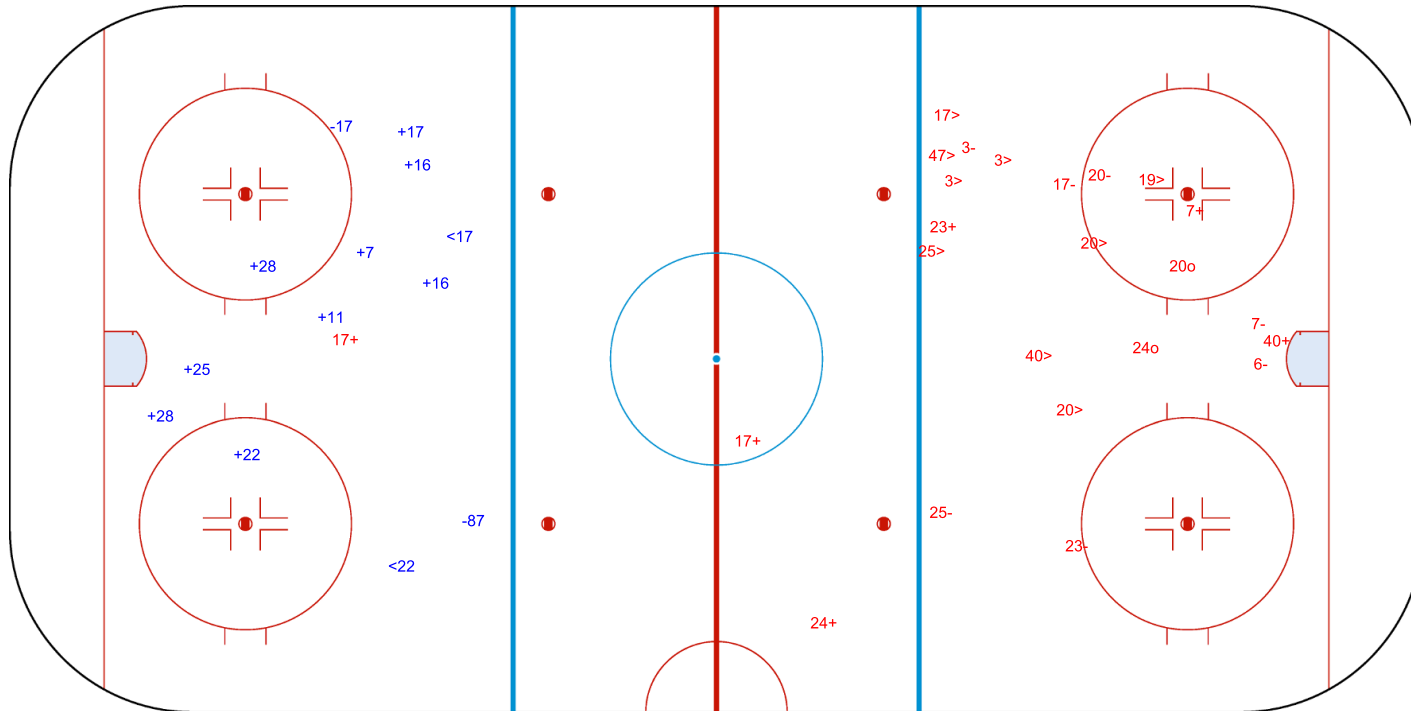

SHOT CHART
CAN - SUI

Shots by SUI
Goals (o): 0
SSG (+): 9
SSP (-): 2
SPG (-): 2

GK 35 of CAN

1st Period

Shots by CAN
Goals (o): 2
SSG (+): 6
SSP (-): 9
SPG (-): 7

GK 20 of SUI

Shots by CAN

Goals (o): 1 SSG (+): 15
SSP (<): 11 SPG (-): 2

GK 20 of SUI

SUI → 2nd Period ← CAN

Shots by SUI

Goals (o): 0 SSG (+): 2
SSP (>): 2 SPG (-): 1

GK 35 of CAN

Shots by SUI
Goals (o): 0
SSP (-): 1

SSG (+): 1
SPG (-): 2

GK 35 of CAN