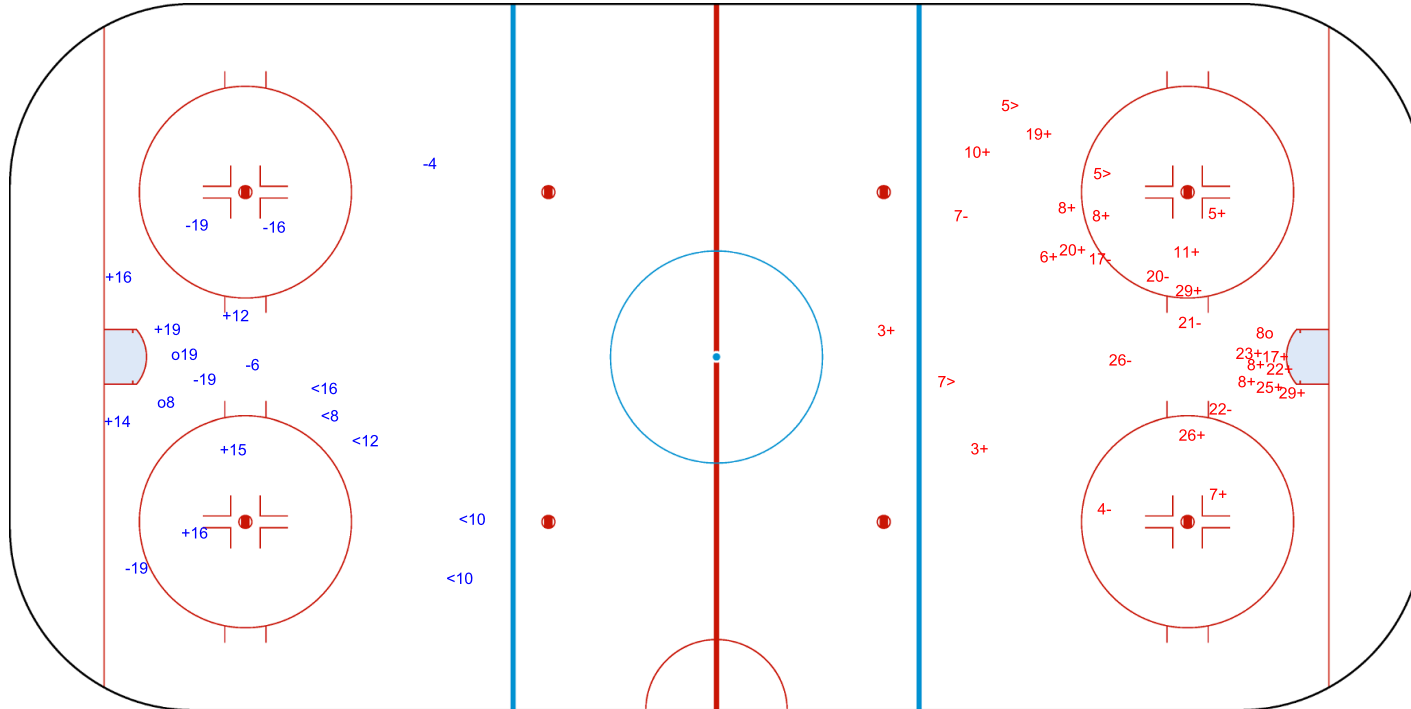

Shots by FRA

Goals (o): 2   SSG (+): 6
SSP (<): 5   SPG (-): 6

GK 30 of SWE

SWE → 3rd Period ← FRA

Shots by SWE

Goals (o): 1   SSG (+): 20
SSP (>): 3   SPG (-): 7

GK 1 of FRA

Legend:
GK   Goalkeeper   **SPG**   Shots past goal   **SSG**   Shots saved by goalkeeper   **SSP**   Shots saved by player