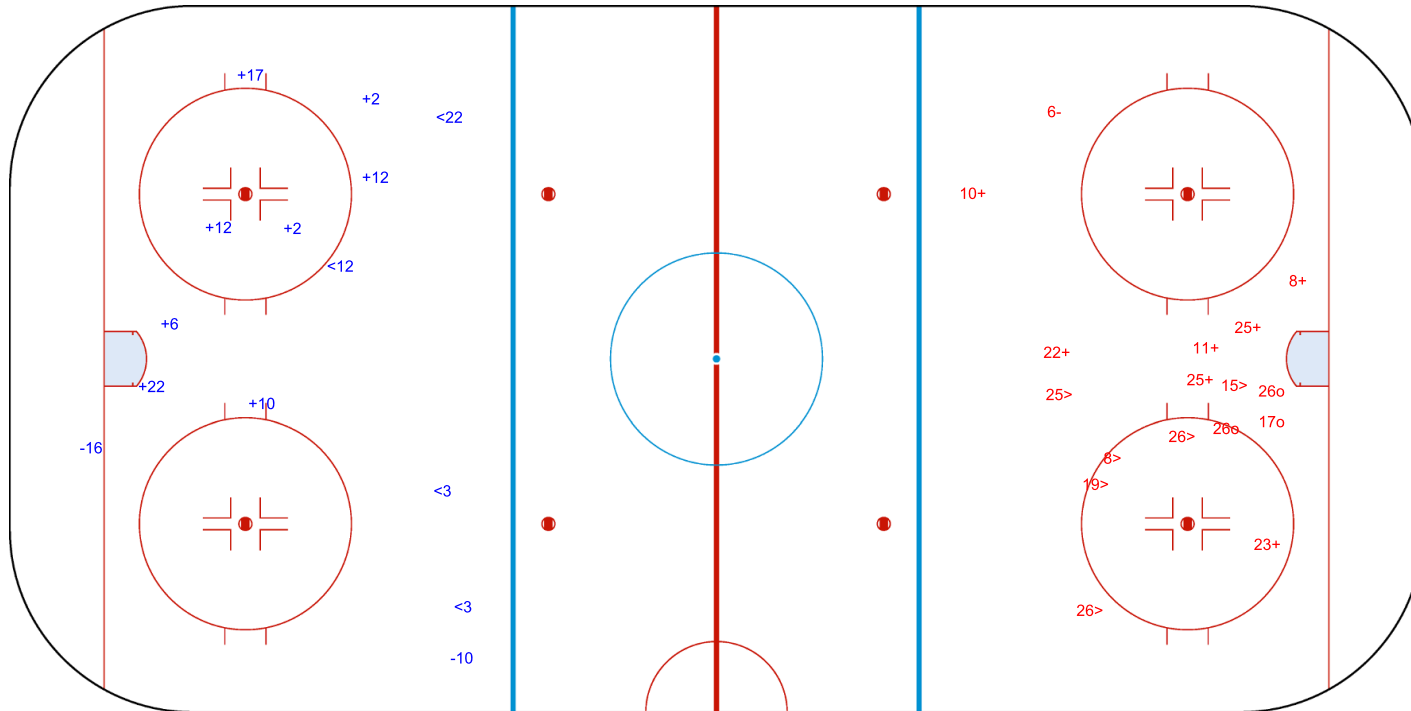

SHOT CHART
SWE - FRA

Shots by FRA
Goals (o): 0
SSP (<): 4
SSG (+): 8
SPG (-): 2

GK 30 of SWE

1st Period

Shots by SWE
Goals (o): 3
SSP (>): 6
SSG (+): 7
SPG (-): 1

GK 25 of FRA

Shots by SWE
Goals (o): 4 SSG (+): 13
SSP (<): 7 SPG (-): 4

GK 1 of FRA

GK 25 of FRA

FRA → 2nd Period ← SWE

Shots by FRA
Goals (o): 0 SSG (+): 8
SSP (>): 4 SPG (-): 2

GK 30 of SWE

Shots by FRA

Goals (o): 2 SSG (+): 6
SSP (<): 5 SPG (-): 6

GK 30 of SWE