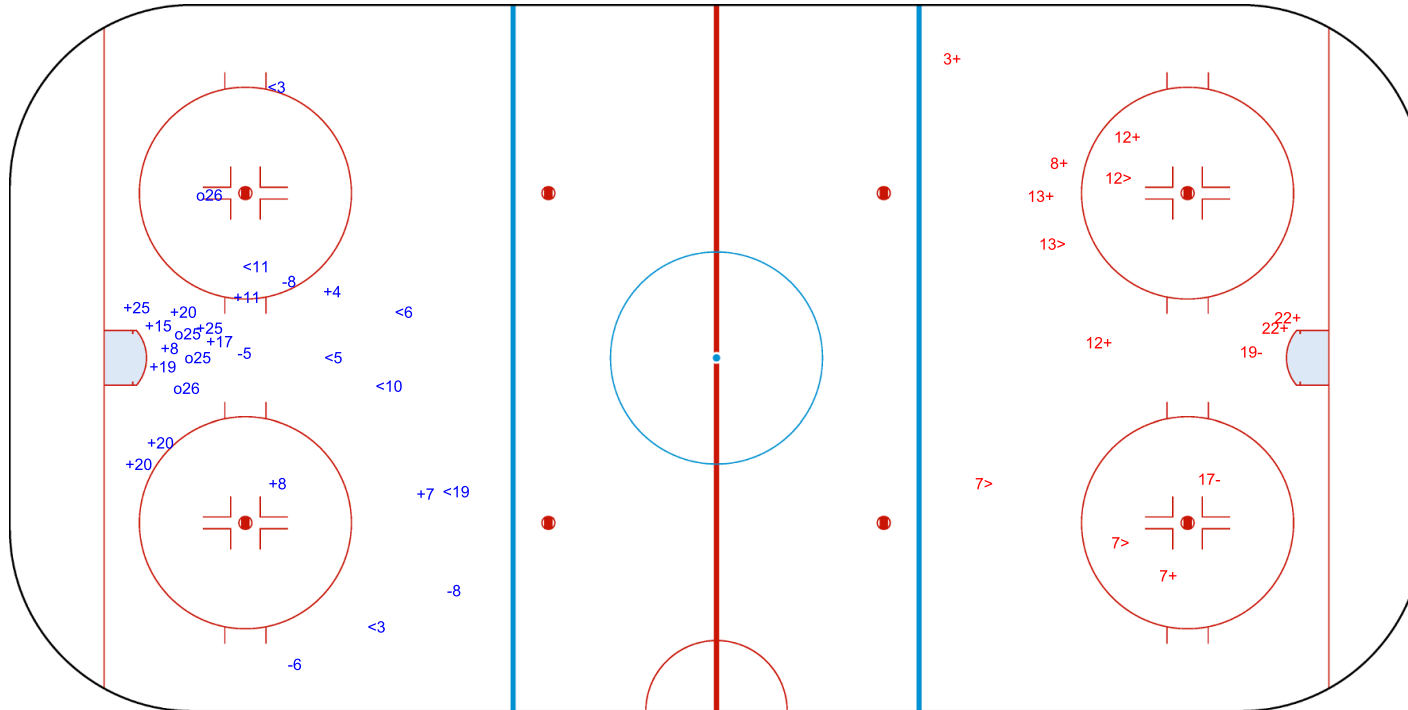

SHOT CHART
SWE - FRA

Shots by FRA
Goals (o): 0
SSP (<): 4
SSG (+): 8
SPG (-): 2

GK 30 of SWE

1st Period

Shots by SWE
Goals (o): 3
SSP (>): 6
SSG (+): 7
SPG (-): 1

GK 25 of FRA

Shots by SWE
Goals (o): 4 SSG (+): 13
SSP (<): 7 SPG (-): 4

GK 1 of FRA

GK 25 of FRA

FRA → 2nd Period ← SWE

Shots by FRA
Goals (o): 0 SSG (+): 8
SSP (>): 4 SPG (-): 2

GK 30 of SWE

Shots by FRA

Goals (o): 2 SSG (+): 6
SSP (<): 5 SPG (-): 6

GK 30 of SWE