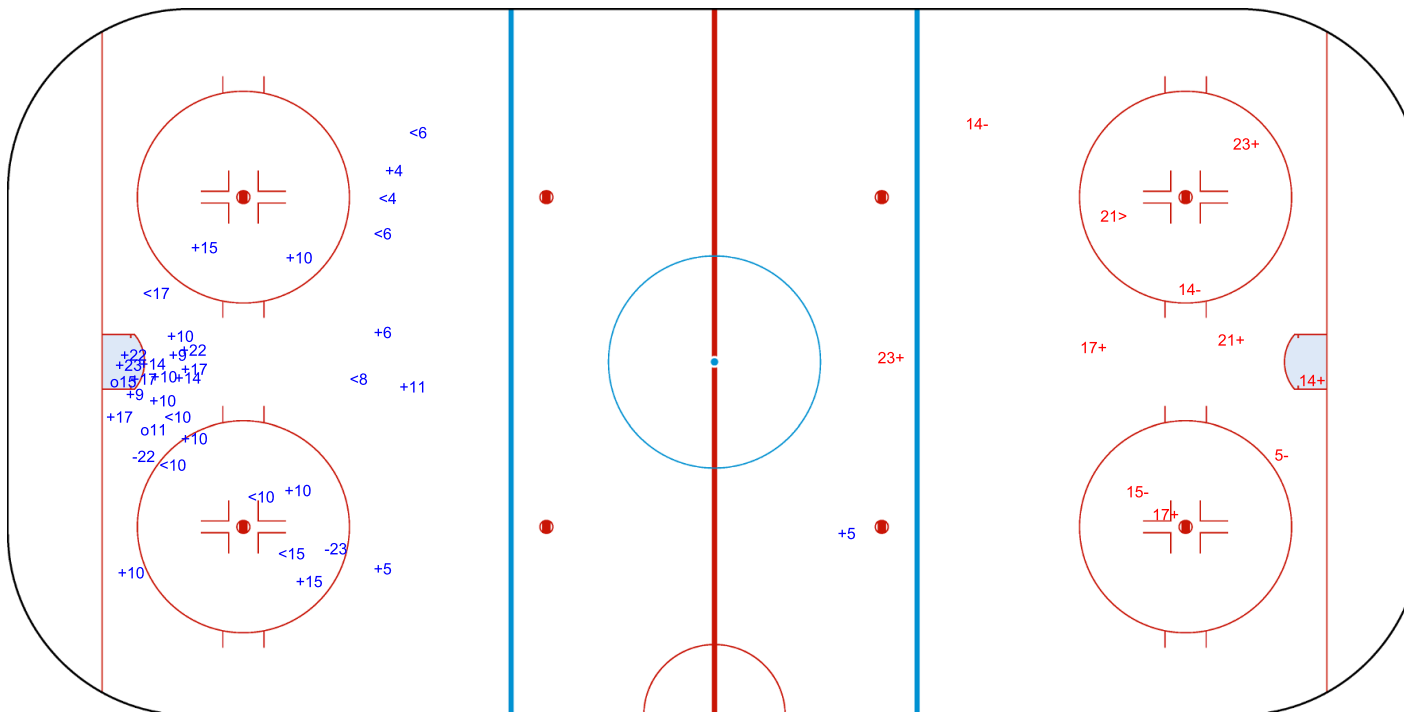

SHOT CHART  
TUR - LUX

Shots by TUR  
Goals (o): 2    SSG (+): 24  
SSP (<): 9    SPG (-): 2

GK 25 of LUX

LUX → 1st Period ← TUR

Shots by LUX  
Goals (o): 0    SSG (+): 6  
SSP (>): 1    SPG (-): 4

GK 1 of TUR