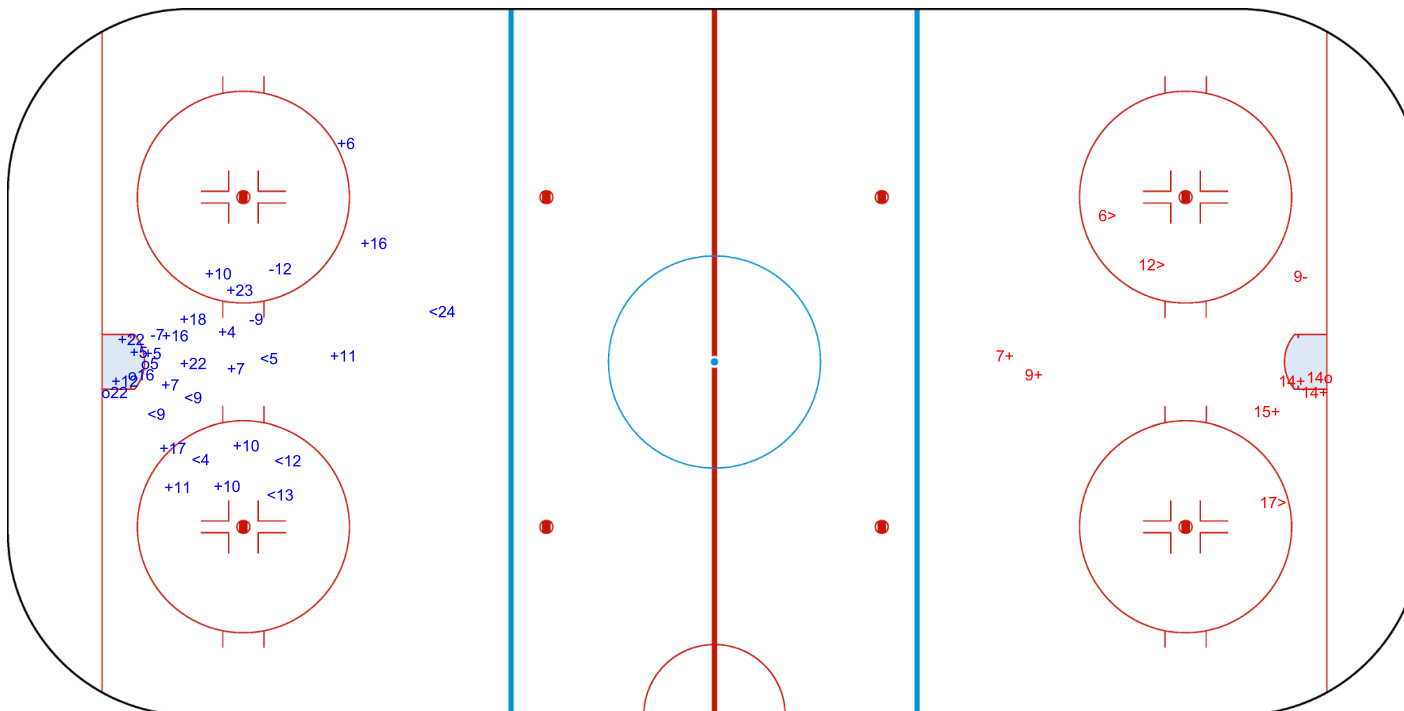

Shots by TUR

Goals (o): 3    SSG (+): 19  
SSP (<): 7    SPG (-): 3

GK 1 of LUX

3rd Period

Shots by LUX

Goals (o): 1    SSG (+): 5  
SSP (>): 3    SPG (-): 1

GK 20 of TUR

Legend:	
<b>GK</b>	Goalkeeper
<b>SPG</b>	Shots past goal
<b>SSG</b>	Shots saved by goalkeeper
<b>SSP</b>	Shots saved by player