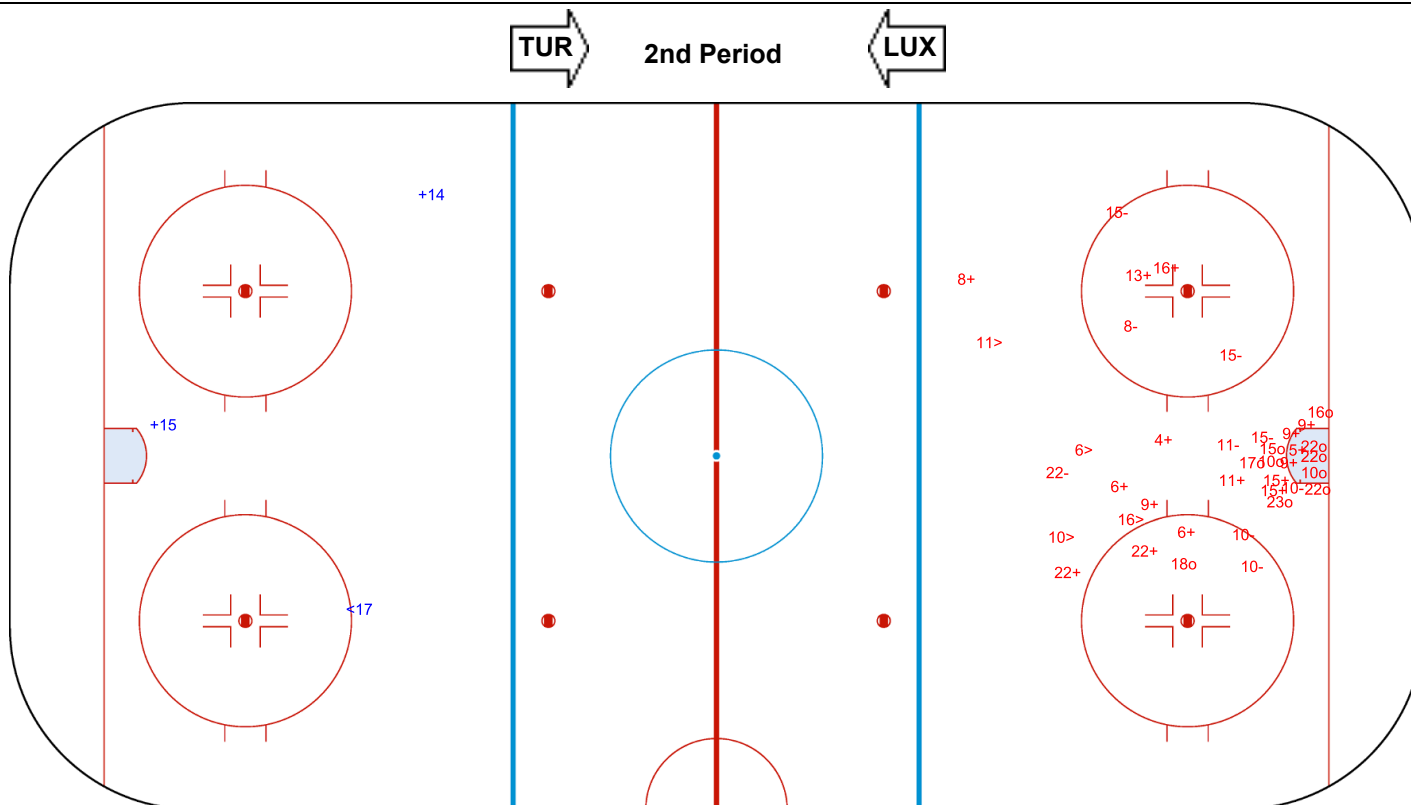

Shots by LUX  
Goals (o): 0  
SSP (<): 1

SSG (+): 2  
SPG (-): 0

GK 1 of TUR

GK 20 of TUR

Shots by TUR  
Goals (o): 10  
SSP (>): 4

SSG (+): 16  
SPG (-): 9

GK 1 of LUX

GK 25 of LUX