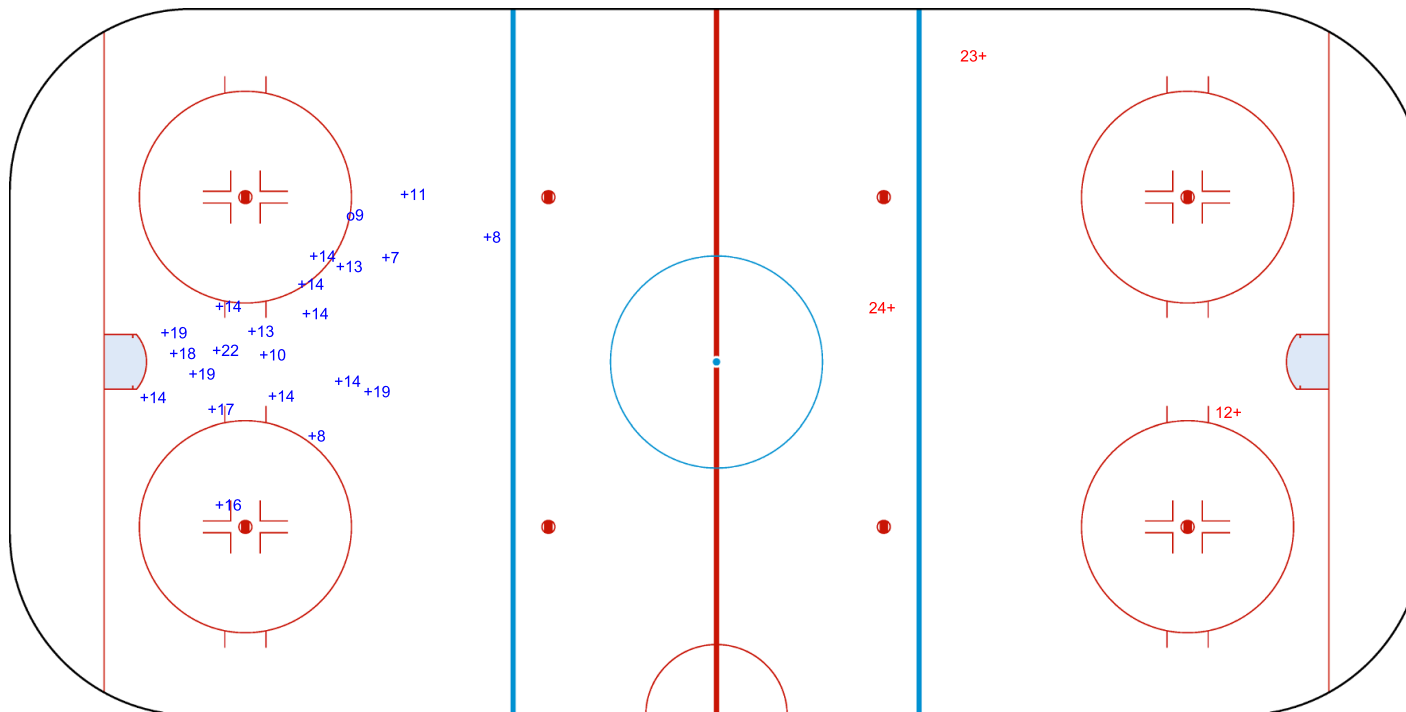

SHOT CHART
RSA - NZL

Shots by NZL
Goals (o): 1
SSP (<): 0
SSG (+): 21
SPG (-): 0

GK 1 of RSA

1st Period

Shots by RSA
Goals (o): 0
SSP (>): 0
SSG (+): 3
SPG (-): 0

GK 1 of NZL

Shots by RSA

Goals (o): 1 SSG (+): 3
SSP (<): 0 SPG (-): 0