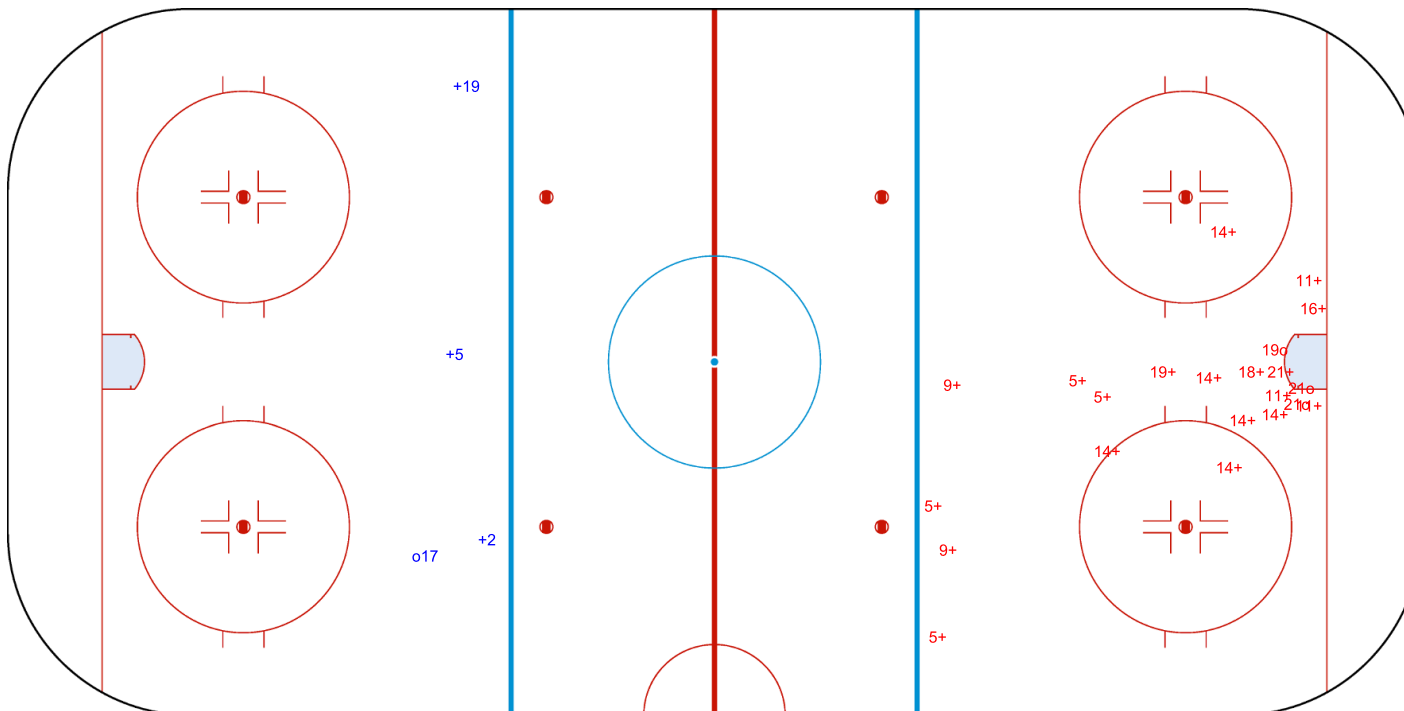

GK 1 of NZL

2nd Period

Shots by NZL

Goals (o): 3 SSG (+): 19
SSP (>): 0 SPG (-): 0

GK 1 of RSA

Shots by NZL
Goals (o): 3
SSP (<): 0
SSG (+): 13
SPG (-): 0

GK 1 of RSA

GK 20 of RSA