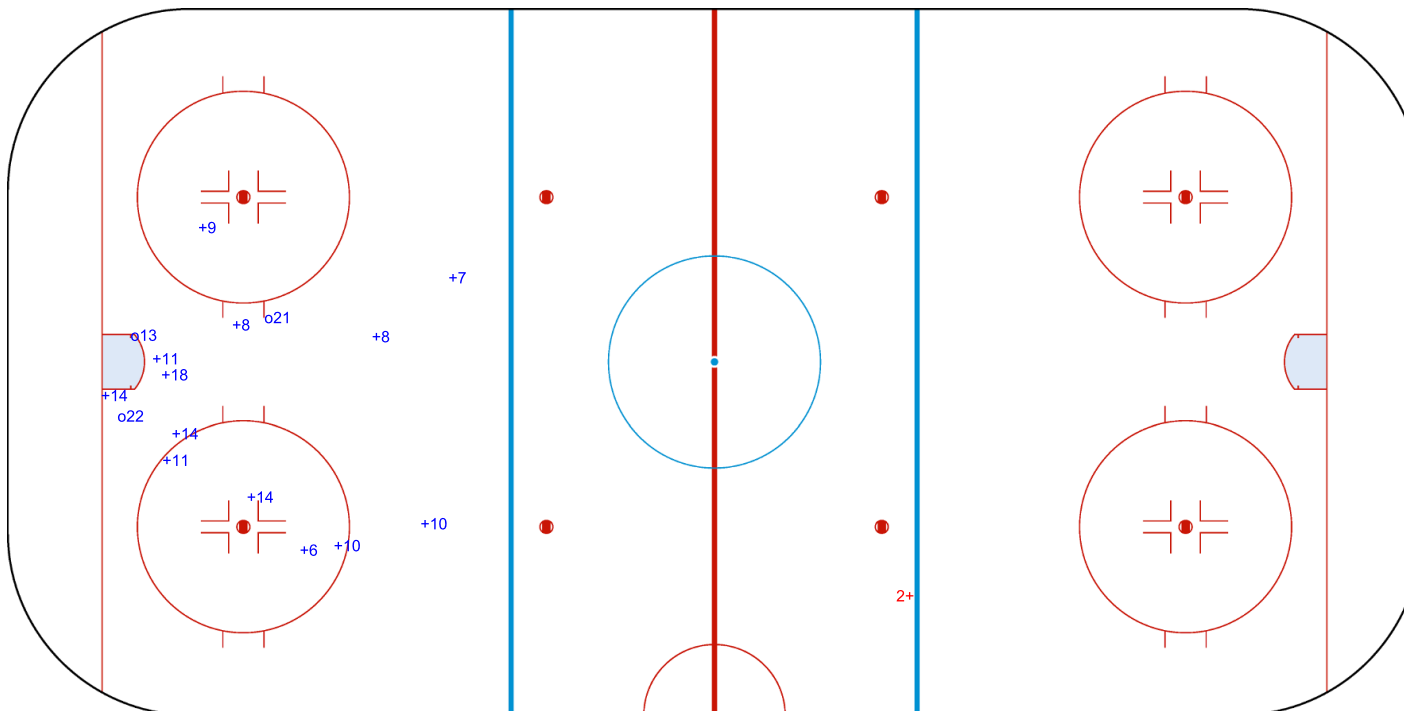

Shots by NZL
Goals (o): 3
SSP (<): 0
SSG (+): 13
SPG (-): 0

GK 1 of RSA

GK 20 of RSA

3rd Period

Shots by RSA
Goals (o): 0
SSP (>): 0
SSG (+): 1
SPG (-): 0

GK 1 of NZL

Legend:	GK Goalkeeper	SPG Shots past goal	SSG Shots saved by goalkeeper	SSP Shots saved by player