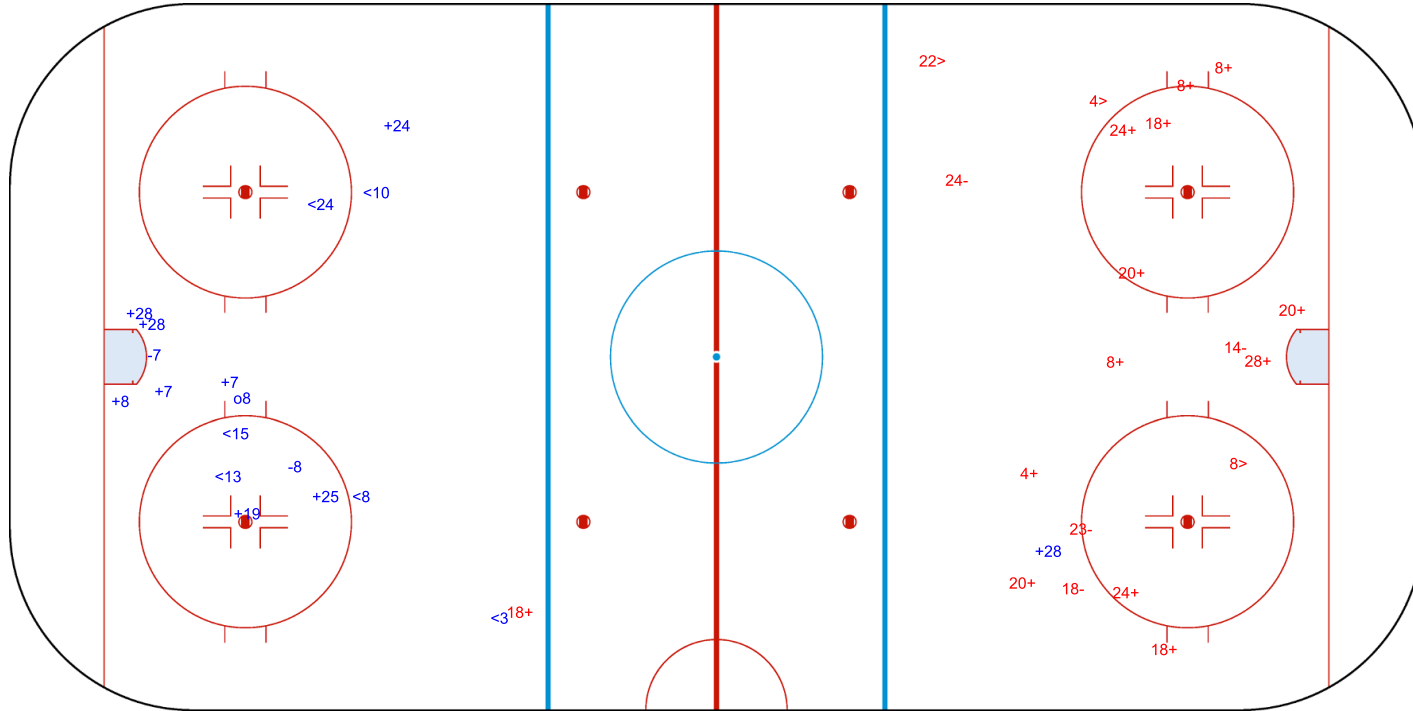

GK 29 of SUI

Period: 2

Shots by SUI

Goals (o): 0 SSG (+): 13
SSP (>): 3 SPG (-): 4

GK 29 of GER

Shots by SUI
Goals (o): 4 SSG (+): 9
SSP (<): 7 SPG (-): 5

GK 29 of GER

Period: 3