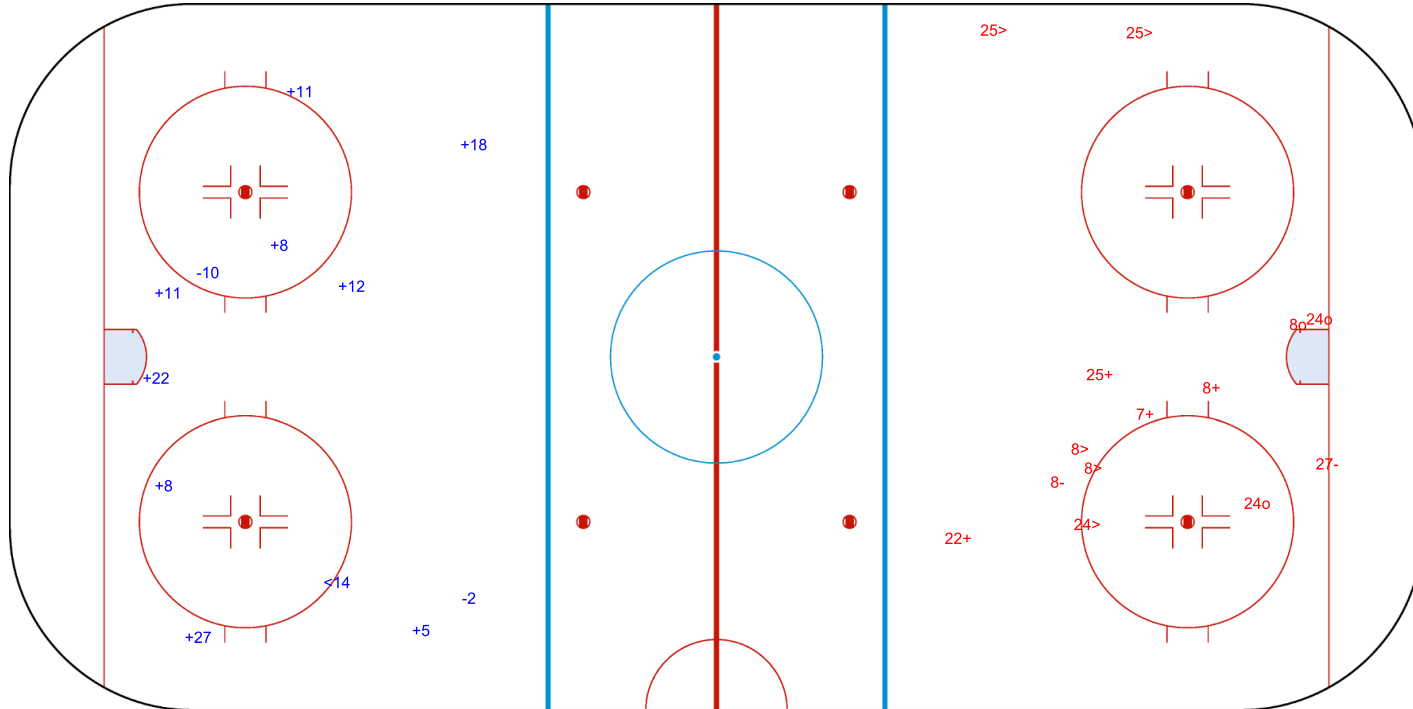

SHOT CHART
SUI - GER

Shots by SUI
Goals (o): 0
SSP (<): 1
SSG (+): 9
SPG (-): 2

GK 29 of GER

GER → Period: 1 ← SUI

Shots by GER
Goals (o): 3
SSP (>): 5
SSG (+): 4
SPG (-): 2

GK 29 of SUI

Shots by GER

Goals (o): 1 SSG (+): 9
SSP (<): 6 SPG (-): 2