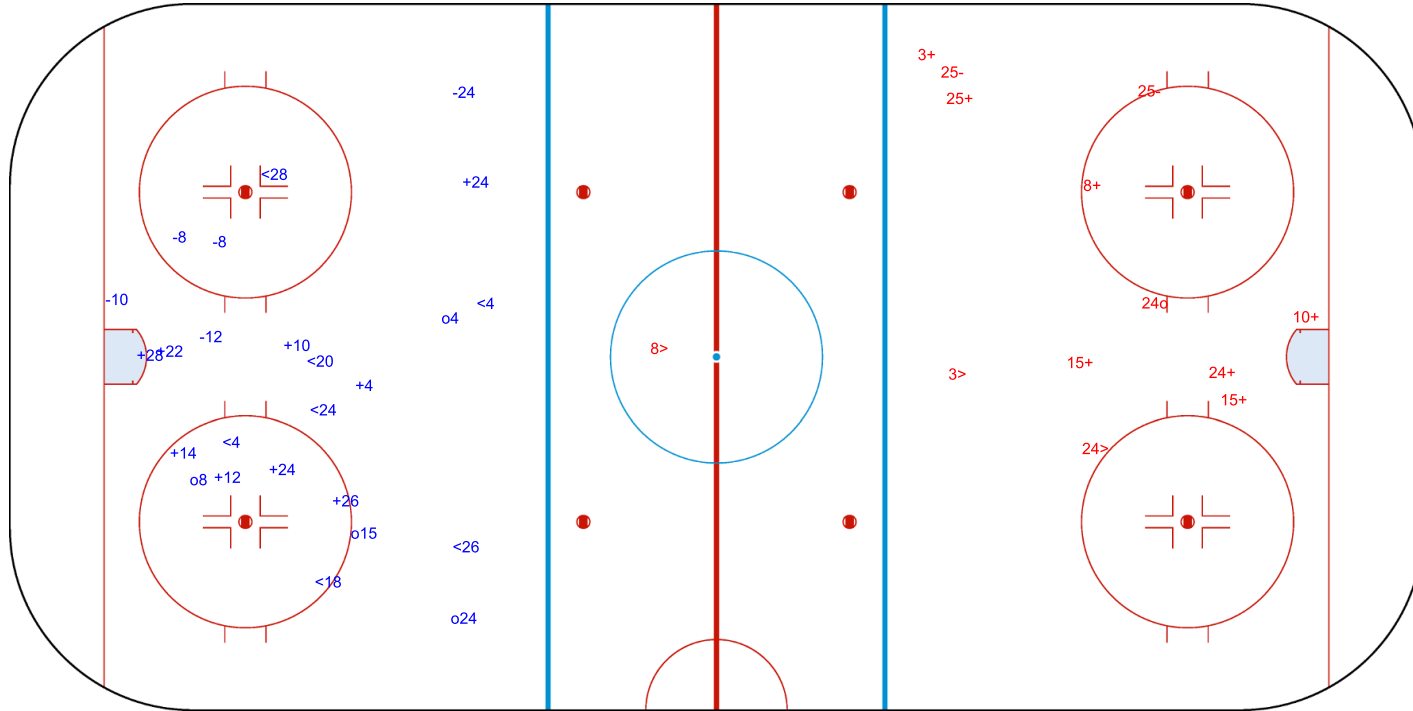

Shots by SUI
Goals (o): 4   SSG (+): 9
SSP (<): 7   SPG (-): 5

GK 29 of GER

Period: 3

Shots by GER
Goals (o): 1   SSG (+): 7
SSP (>): 3   SPG (-): 2

GK 29 of SUI

ENG

Legend:	
ENG	Empty net goal
GK	Goalkeeper
SPG	Shots past goal
SSG	Shots saved by goalkeeper
SSP	Shots saved by player