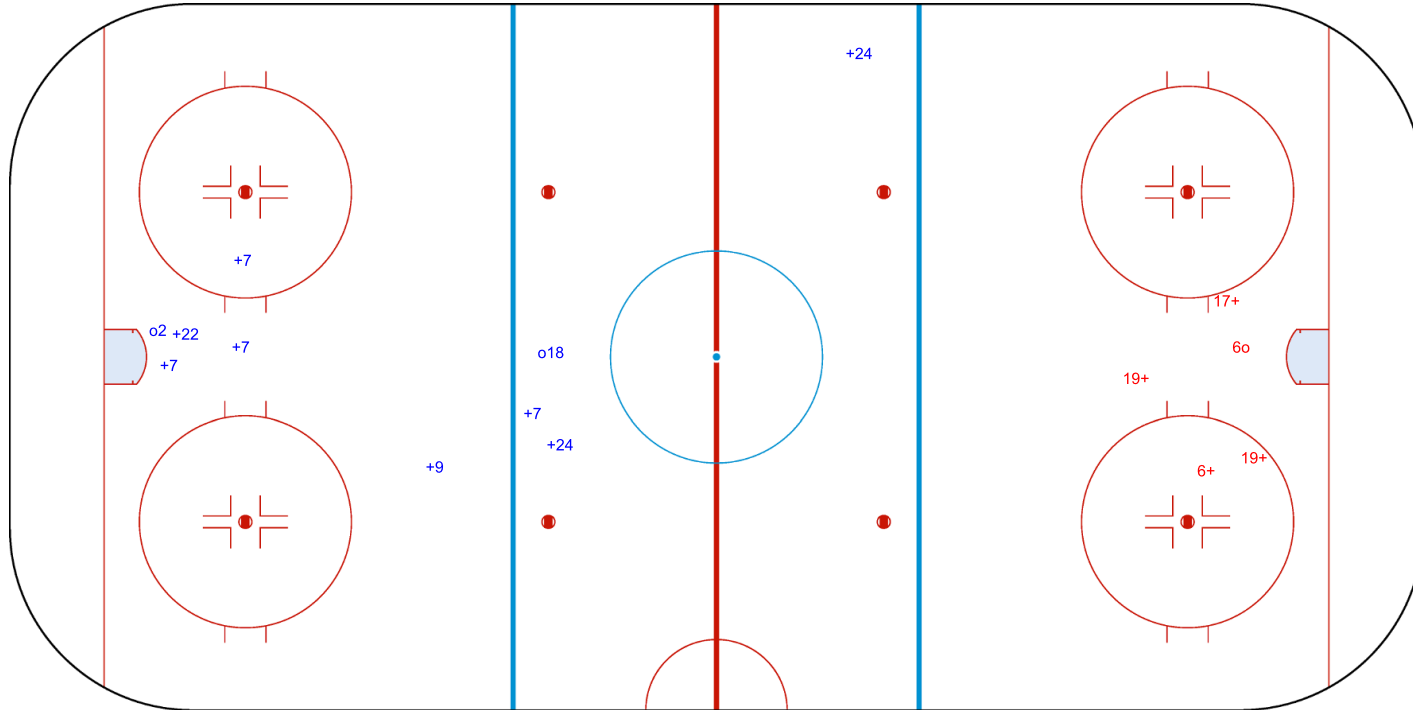

SHOT CHART
NZL - BEL

Shots by NZL
Goals (o): 2 SSG (+): 8
SSP (<): 0 SPG (-): 0

GK 1 of BEL

BEL → 1st Period ← NZL

Shots by BEL
Goals (o): 1 SSG (+): 4
SSP (>): 0 SPG (-): 0

GK 1 of NZL

Shots by BEL
Goals (o): 2 SSG (+): 4
SSP (<): 0 SPG (-): 0