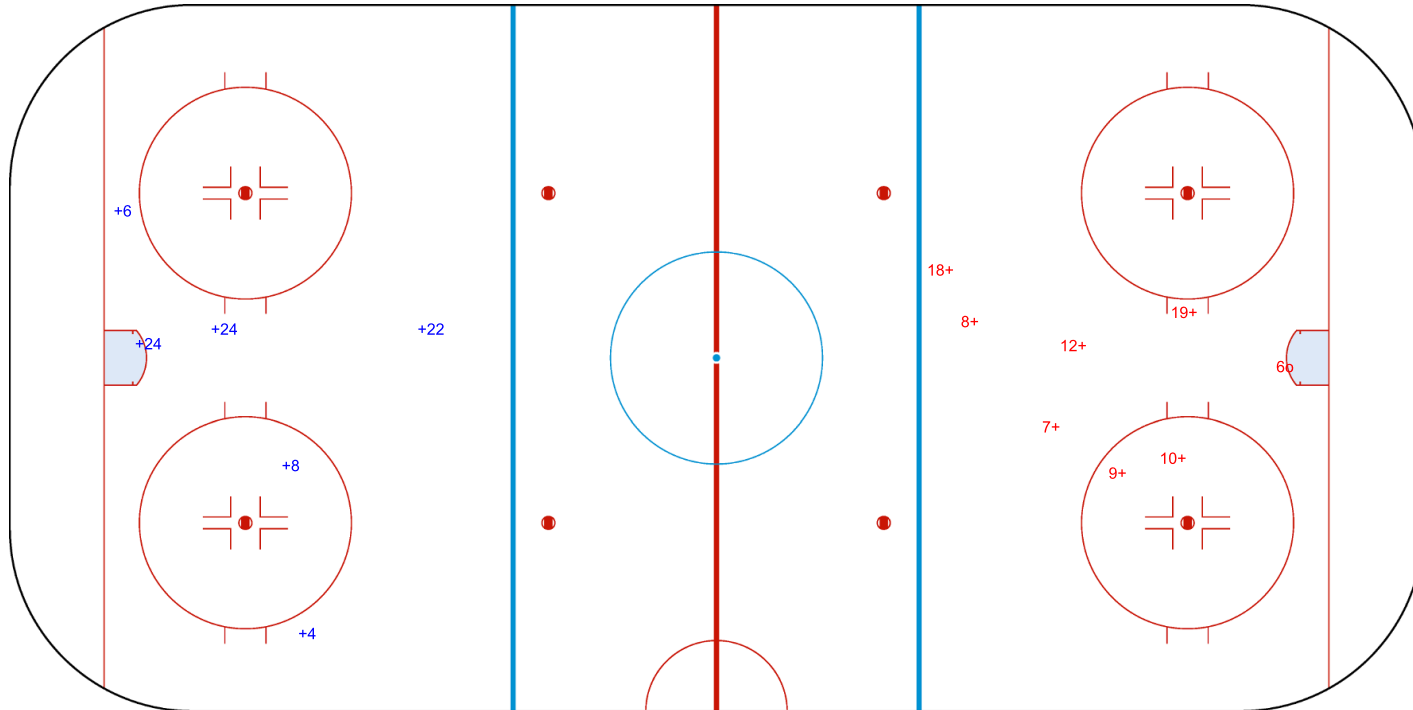

NZL

Shots by BEL
Goals (o): 1
SSP (>): 0
SSG (+): 7
SPG (-): 0

GK 1 of NZL

ENG

Legend:	
ENG	Empty net goal
GK	Goalkeeper
SPG	Shots past goal
SSG	Shots saved by goalkeeper
SSP	Shots saved by player