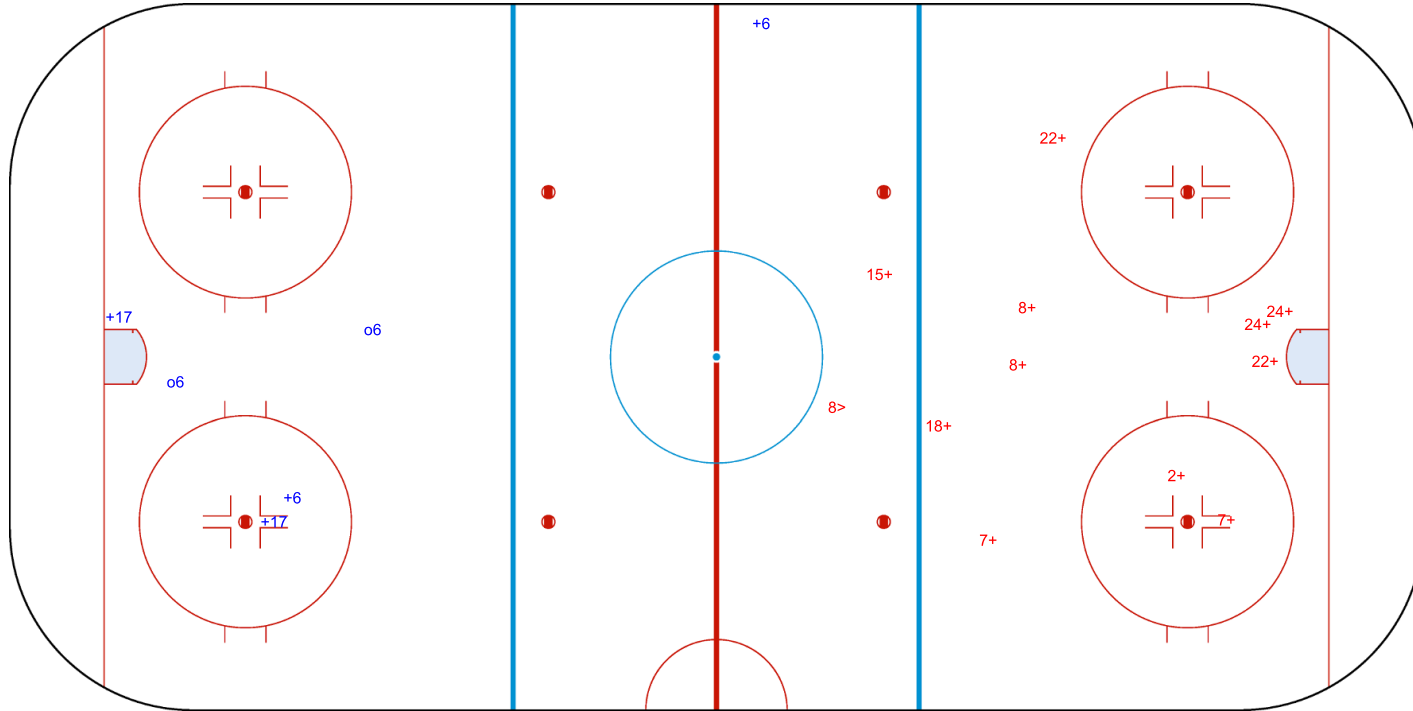

Shots by BEL
Goals (o): 2   SSG (+): 4
SSP (<): 0   SPG (-): 0

GK 1 of NZL

NZL → 2nd Period ← BEL

Shots by NZL
Goals (o): 0   SSG (+): 11
SSP (>): 1   SPG (-): 0

GK 1 of BEL