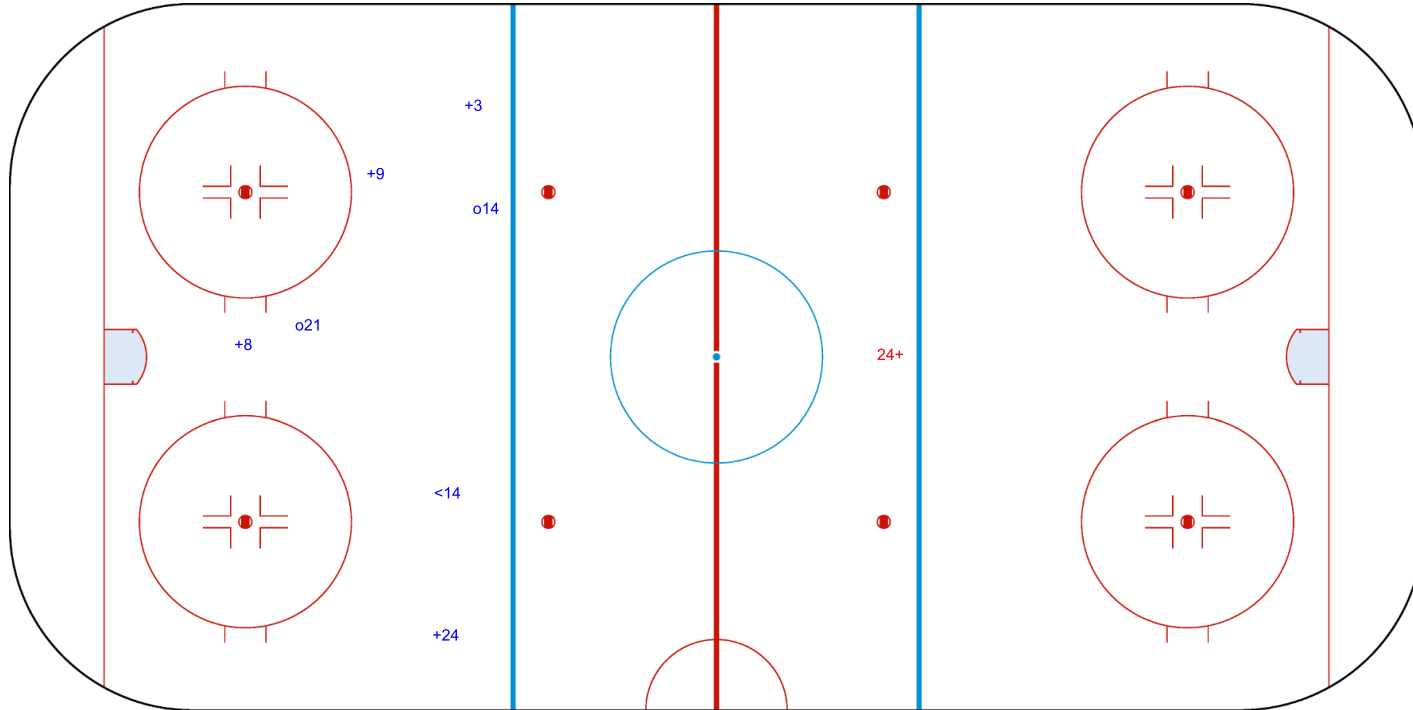

SHOT CHART
RSA - CRO

Shots by RSA
Goals (o): 2 SSG (+): 4
SSP (<): 1 SPG (-): 0

GK 20 of CRO

CRO → 1st Period ← RSA

Shots by CRO
Goals (o): 0 SSG (+): 1
SSP (>): 0 SPG (-): 0

GK 1 of RSA

Shots by CRO

Goals (o): 1 SSG (+): 5
SSP (<): 0 SPG (-): 0