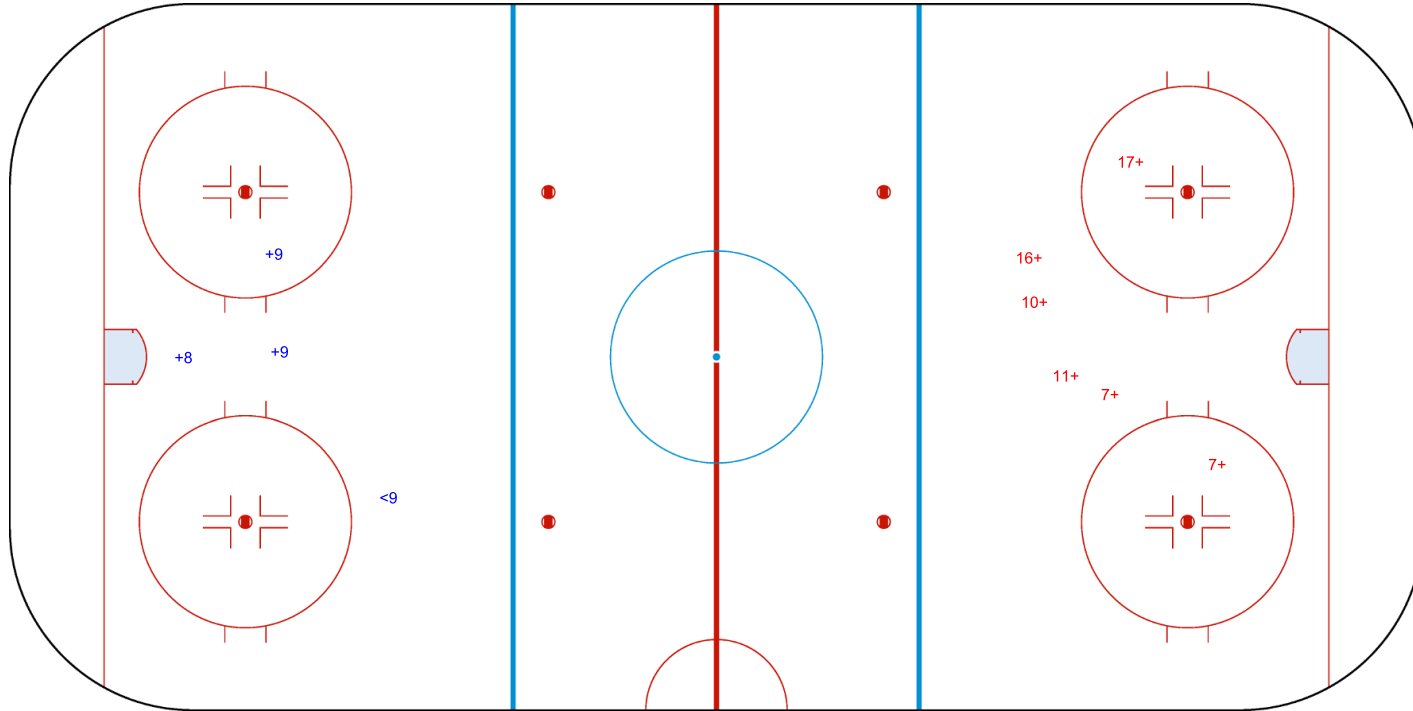

3rd Period

Shots by CRO

Goals (o): 0 SSG (+): 6
SSP (>): 0 SPG (-): 0

GK 1 of RSA

Legend:	GK Goalkeeper	SPG Shots past goal	SSG Shots saved by goalkeeper	SSP Shots saved by player
----------------	----------------------	----------------------------	--------------------------------------	----------------------------------