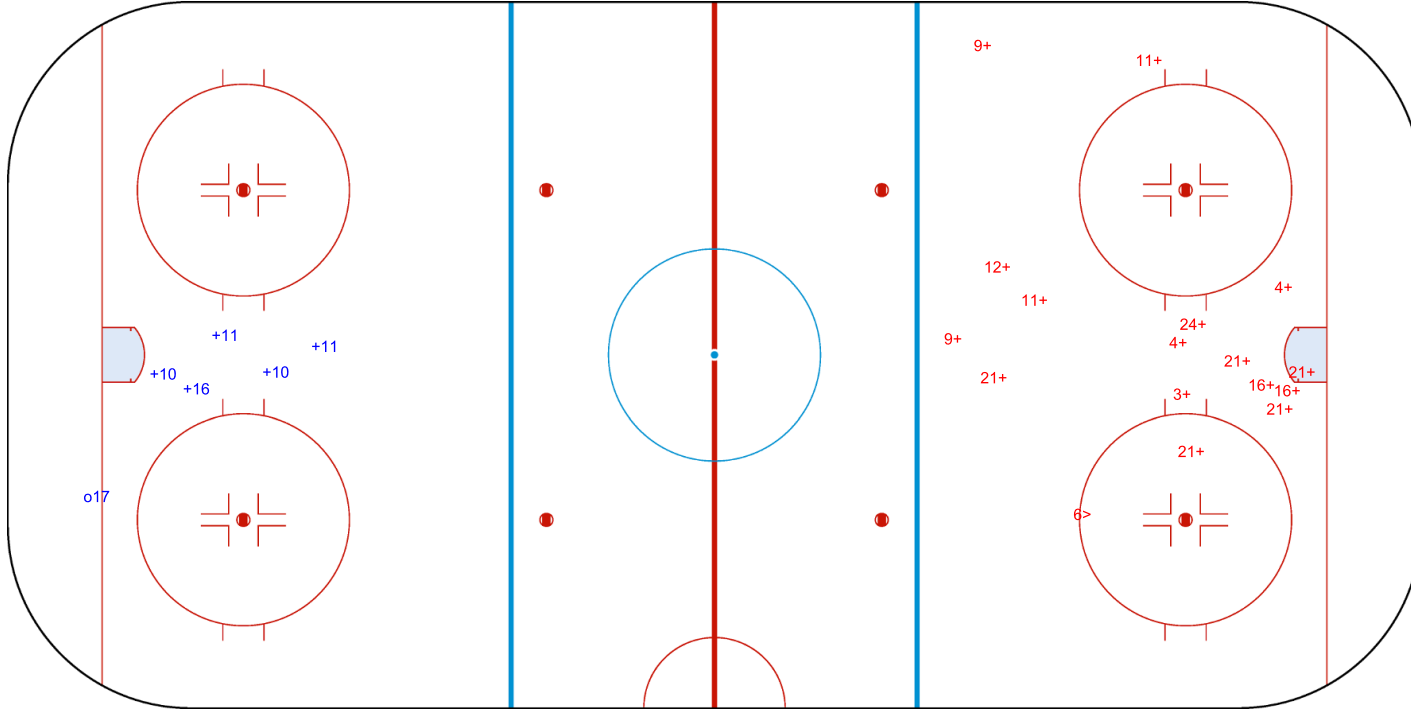

Shots by CRO

Goals (o): 1   SSG (+): 5
SSP (<): 0   SPG (-): 0

GK 1 of RSA

2nd Period

Shots by RSA

Goals (o): 0   SSG (+): 16
SSP (>): 1   SPG (-): 0

GK 20 of CRO