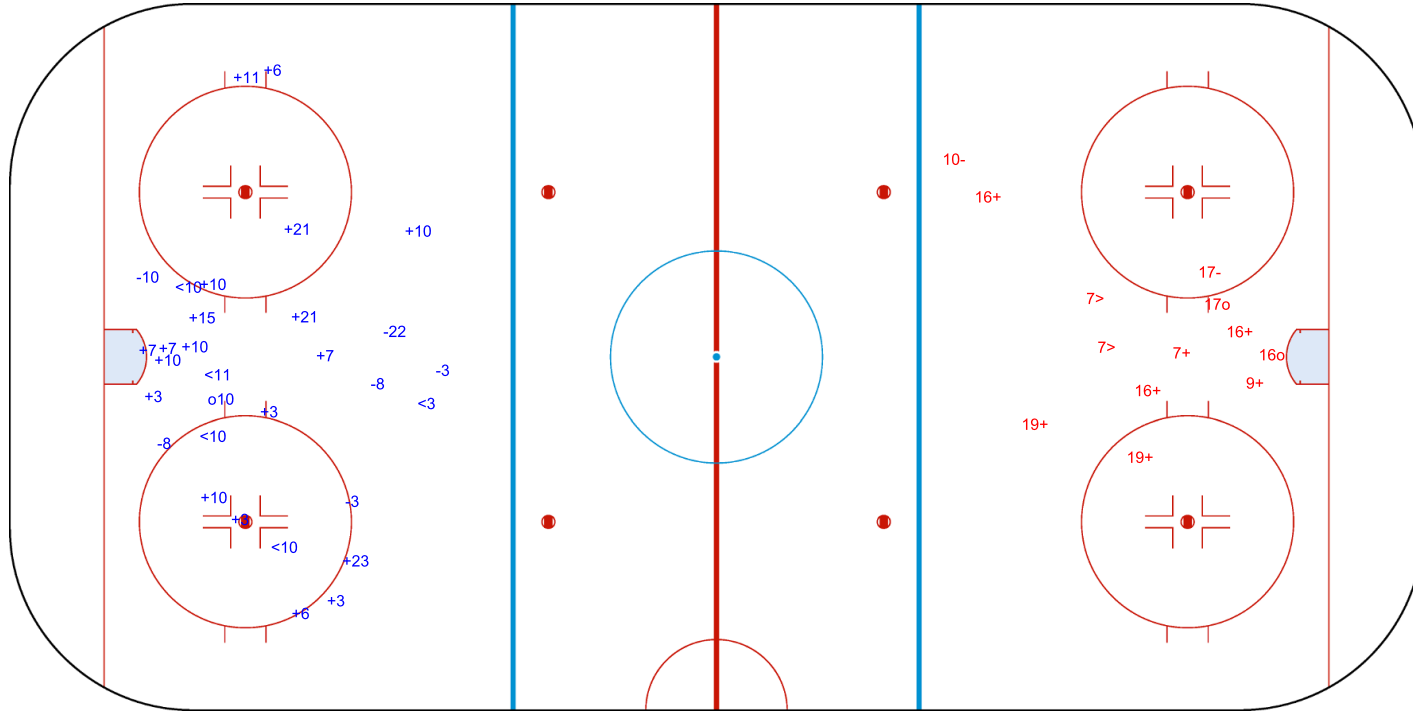

SHOT CHART  
 LTU - ROU

Shots by ROU  
 Goals (o): 0  
 SSP (<): 7  
 SSG (+): 12  
 SPG (-): 4

GK 25 of LTU

1st Period

Shots by LTU  
 Goals (o): 2  
 SSP (>): 5  
 SSG (+): 6  
 SPG (-): 2

GK 20 of ROU

Shots by LTU  
Goals (o): 1    SSG (+): 19  
SSP (<): 5    SPG (-): 6

GK 20 of ROU

ROU → 2nd Period ← LTU

Shots by ROU  
Goals (o): 2    SSG (+): 7  
SSP (>): 2    SPG (-): 2

GK 25 of LTU

Shots by ROU

Goals (o): 0    SSG (+): 18  
SSP (-): 3    SPG (-): 2

GK 25 of LTU

LTU → 3rd Period ← ROU