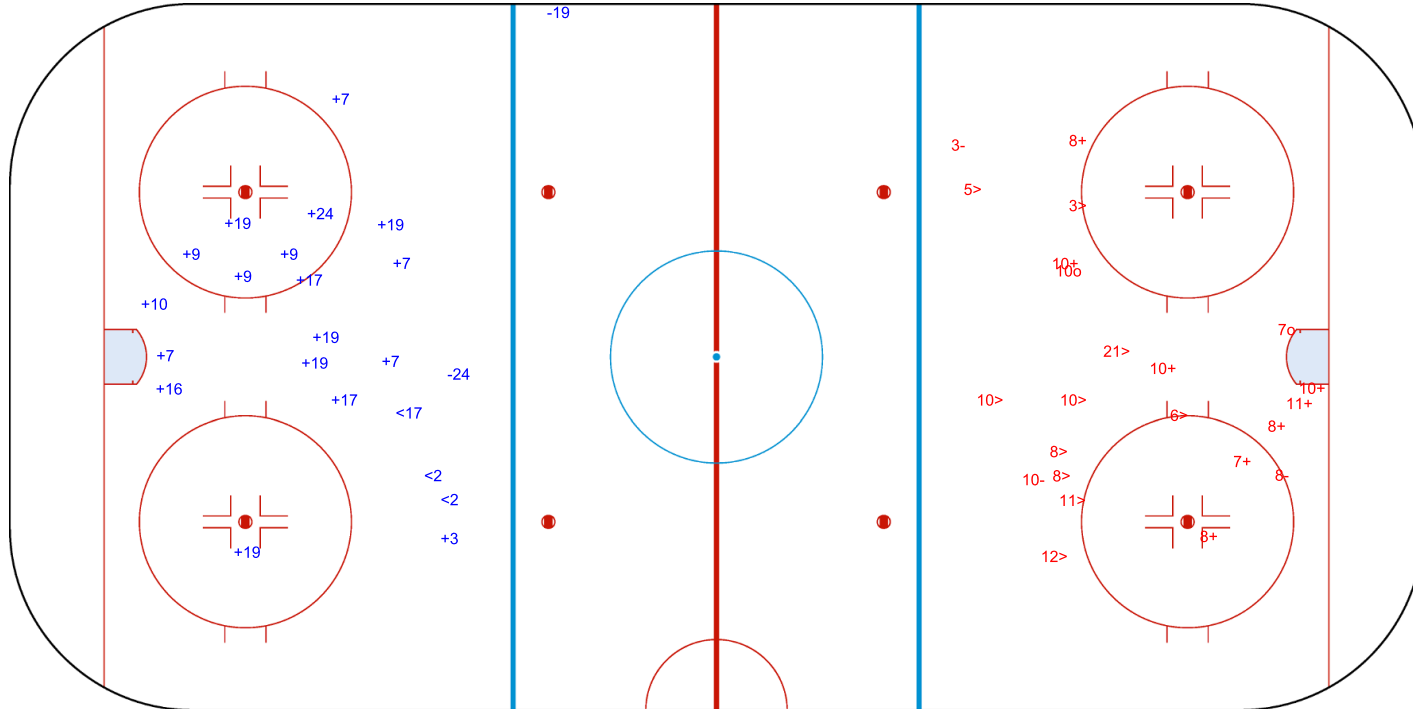

SHOT CHART  
 LTU - ROU

Shots by ROU  
 Goals (o): 0  
 SSP (<): 7  
 SSG (+): 12  
 SPG (-): 4

GK 25 of LTU

1st Period

Shots by LTU  
 Goals (o): 2  
 SSP (>): 5  
 SSG (+): 6  
 SPG (-): 2

GK 20 of ROU

Shots by LTU  
Goals (o): 1    SSG (+): 19  
SSP (<): 5    SPG (-): 6

GK 20 of ROU

ROU → 2nd Period ← LTU

Shots by ROU  
Goals (o): 2    SSG (+): 7  
SSP (>): 2    SPG (-): 2

GK 25 of LTU

Shots by ROU

Goals (o): 0    SSG (+): 18  
SSP (-): 3    SPG (-): 2

GK 25 of LTU

LTU → 3rd Period ← ROU

Shots by LTU

Goals (o): 2    SSG (+): 8  
SSP (-): 10    SPG (-): 3

GK 20 of ROU

ENG

Legend:	
<b>ENG</b>	Empty net goal
<b>GK</b>	Goalkeeper
<b>SPG</b>	Shots past goal
<b>SSG</b>	Shots saved by goalkeeper
<b>SSP</b>	Shots saved by player