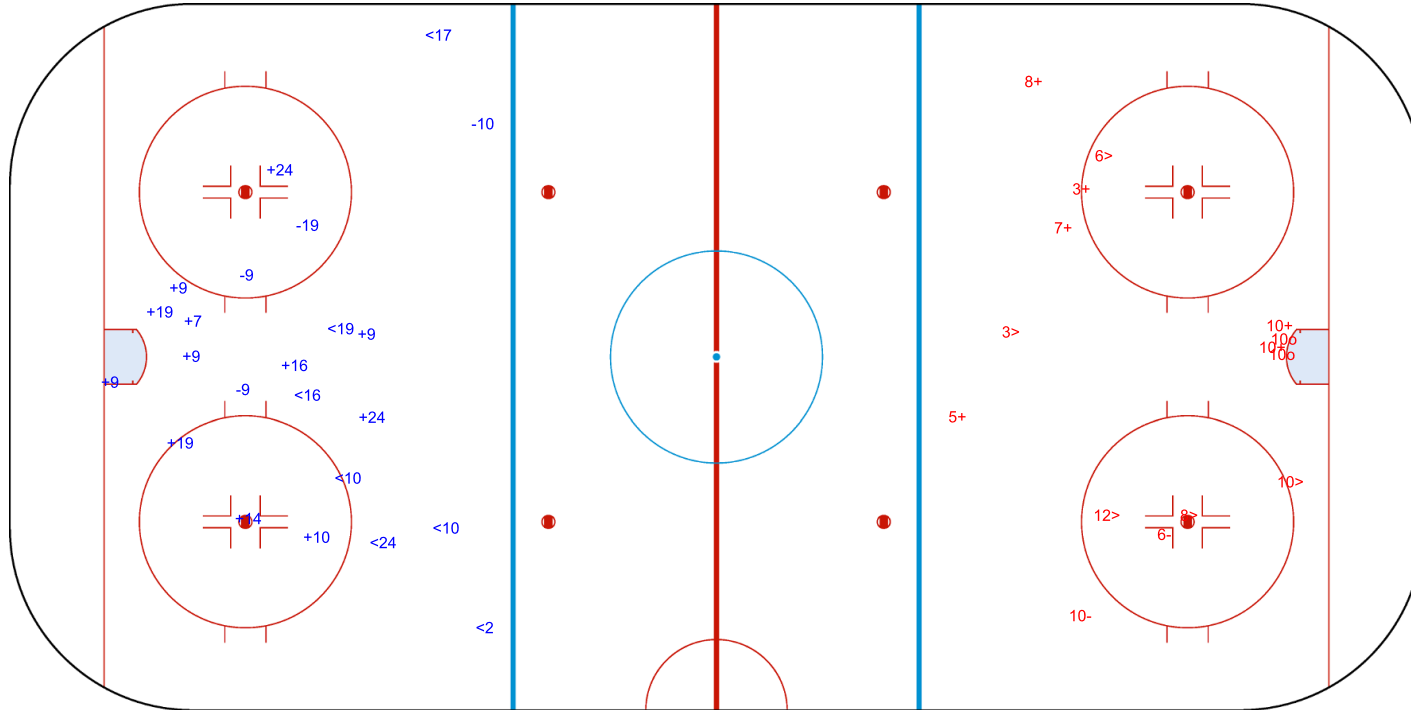

SHOT CHART  
 LTU - ROU

Shots by ROU  
 Goals (o): 0  
 SSP (<): 7  
 SSG (+): 12  
 SPG (-): 4

GK 25 of LTU

1st Period

Shots by LTU  
 Goals (o): 2  
 SSP (>): 5  
 SSG (+): 6  
 SPG (-): 2

GK 20 of ROU

Shots by LTU  
Goals (o): 1    SSG (+): 19  
SSP (<): 5    SPG (-): 6

GK 20 of ROU

ROU → 2nd Period ← LTU

Shots by ROU  
Goals (o): 2    SSG (+): 7  
SSP (>): 2    SPG (-): 2

GK 25 of LTU

Shots by ROU

Goals (o): 0    SSG (+): 18  
SSP (-): 3    SPG (-): 2

GK 25 of LTU

LTU → 3rd Period ← ROU