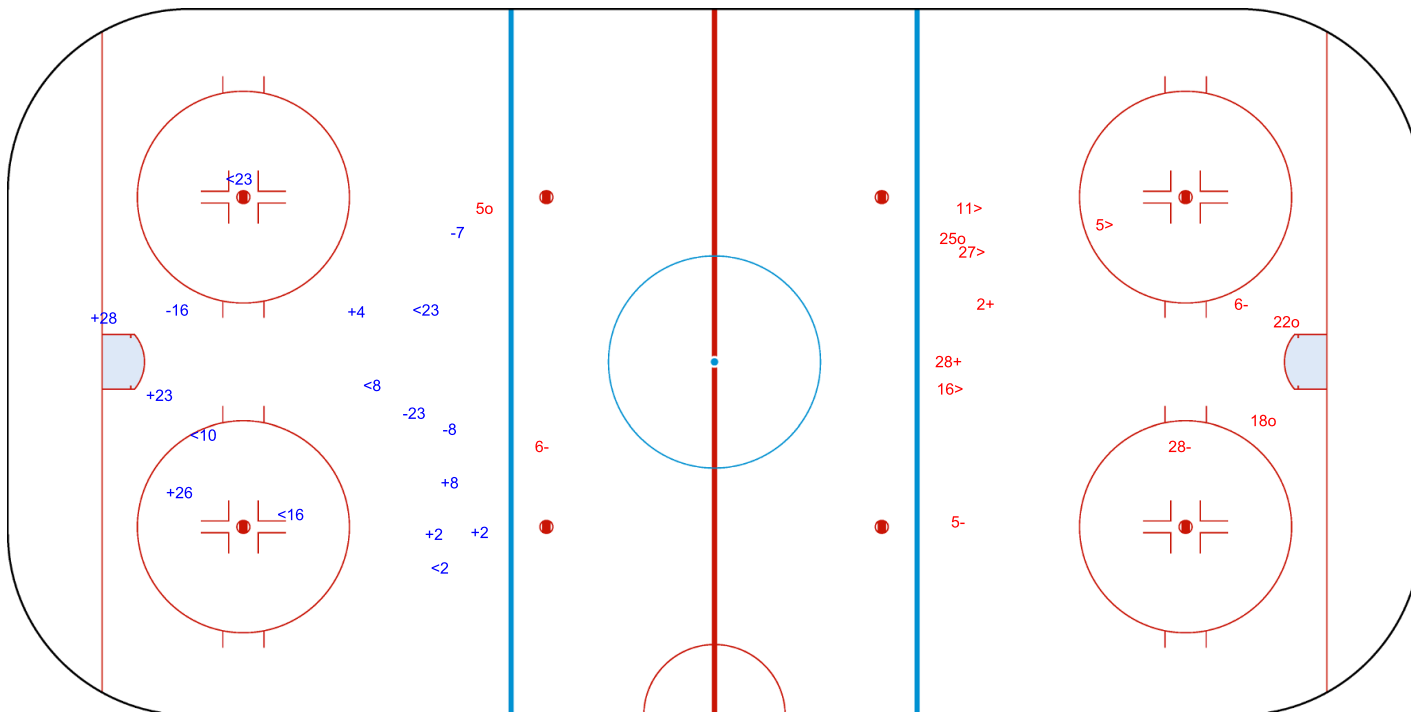

2nd Period

Shots by JPN
Goals (o): 0
SSP (>): 4
SSG (+): 6
SPG (-): 1

GK 30 of SUI

Shots by JPN
Goals (o): 0
SSP (<): 6
SSG (+): 7
SPG (-): 4

GK 30 of SUI

SUI → 3rd Period ← JPN

Shots by SUI
Goals (o): 4
SSP (>): 4
SSG (+): 2
SPG (-): 4