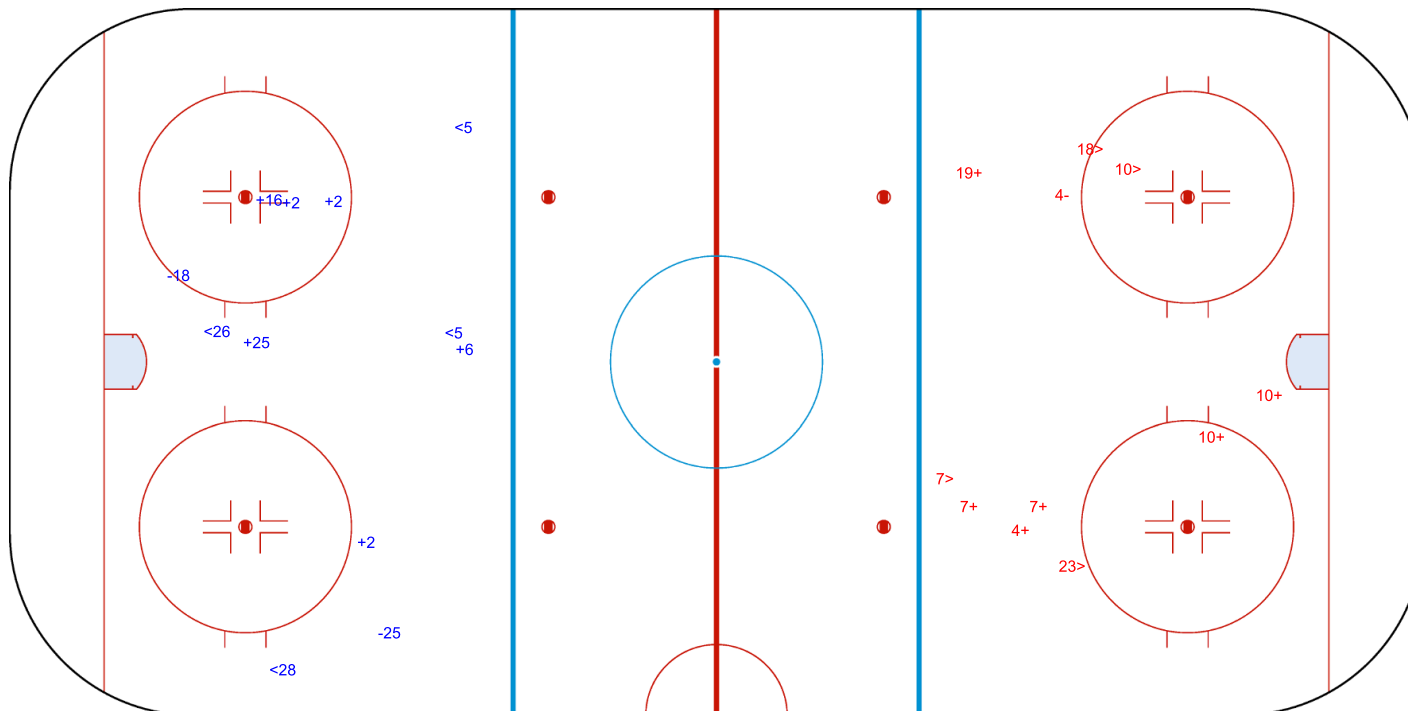

SHOT CHART

SUI - JPN

Shots by JPN
 Goals (o): 0 SSG (+): 8
 SSP (<): 7 SPG (-): 2

Shots by SUI
 Goals (o): 1 SSG (+): 6
 SSP (>): 5 SPG (-): 1

Shots by SUI
Goals (o): 0
SSP (<): 4
SSG (+): 6
SPG (-): 2

GK 29 of JPN

2nd Period

Shots by JPN
Goals (o): 0
SSP (>): 4
SSG (+): 6
SPG (-): 1

GK 30 of SUI

Shots by JPN
Goals (o): 0
SSP (<): 6
SSG (+): 7
SPG (-): 4

GK 30 of SUI

SUI → 3rd Period ← JPN

Shots by SUI
Goals (o): 4
SSP (>): 4
SSG (+): 2
SPG (-): 4