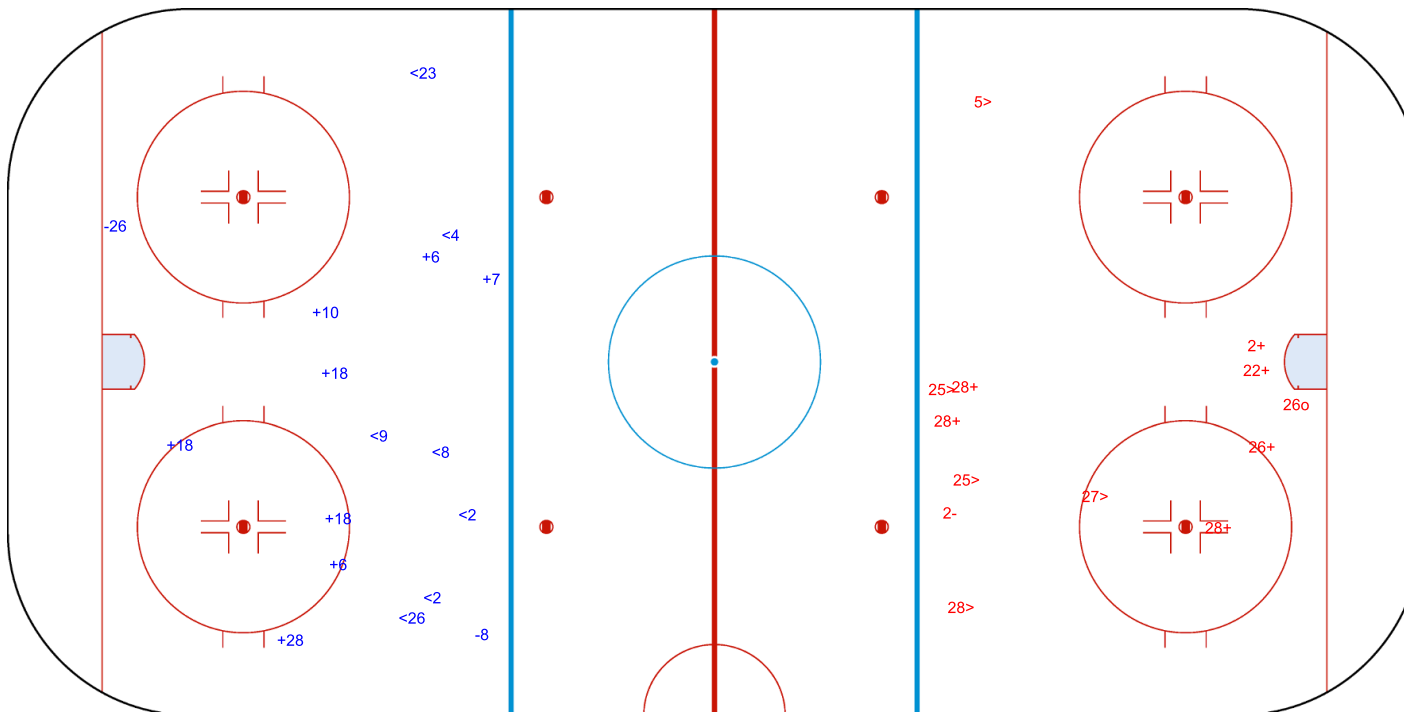

SHOT CHART

SUI - JPN

Shots by JPN
 Goals (o): 0 SSG (+): 8
 SSP (<): 7 SPG (-): 2

Shots by SUI
 Goals (o): 1 SSG (+): 6
 SSP (>): 5 SPG (-): 1

Shots by SUI
Goals (o): 0
SSP (<): 4
SSG (+): 6
SPG (-): 2

GK 29 of JPN

2nd Period

Shots by JPN
Goals (o): 0
SSP (>): 4
SSG (+): 6
SPG (-): 1

GK 30 of SUI

Shots by JPN
Goals (o): 0
SSP (<): 6
SSG (+): 7
SPG (-): 4

GK 30 of SUI

SUI → 3rd Period ← JPN

Shots by SUI
Goals (o): 4
SSP (>): 4
SSG (+): 2
SPG (-): 4