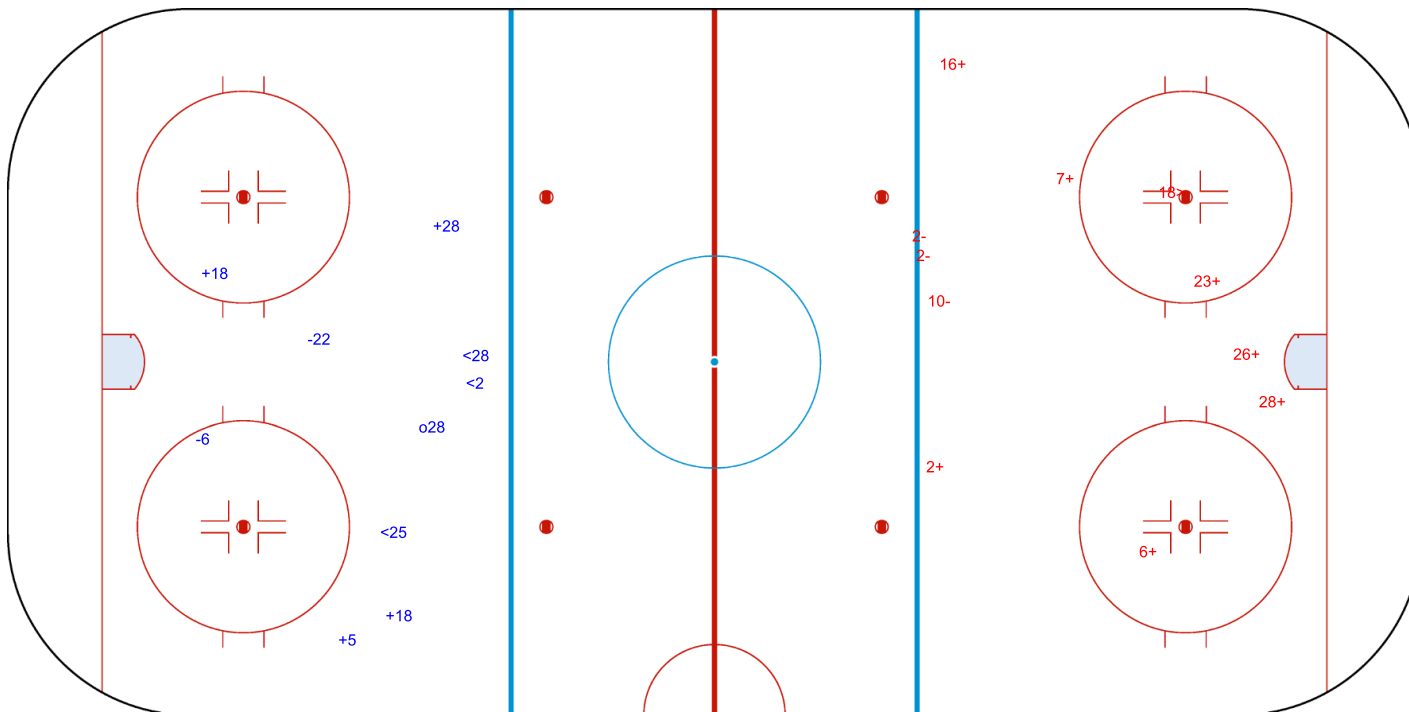

SHOT CHART

JPN - SUI

1st Period

Shots by SUI
 Goals (o): 1 SSG (+): 4
 SSP (<): 3 SPG (-): 2

Shots by JPN
 Goals (o): 0 SSG (+): 7
 SSP (>): 1 SPG (-): 3

GK 1 of JPN

GK 30 of SUI

Shots by JPN
 Goals (o): 1 SSG (+): 4
 SSP (<): 0 SPG (-): 2

GK 30 of SUI

SUI → **2nd Period** ← **JPN**

Shots by SUI
 Goals (o): 0 SSG (+): 6
 SSP (>): 7 SPG (-): 6

GK 1 of JPN

Shots by SUI
Goals (o): 1 SSG (+): 8
SSP (<): 2 SPG (-): 2

GK 1 of JPN

JPN → 3rd Period ← SUI