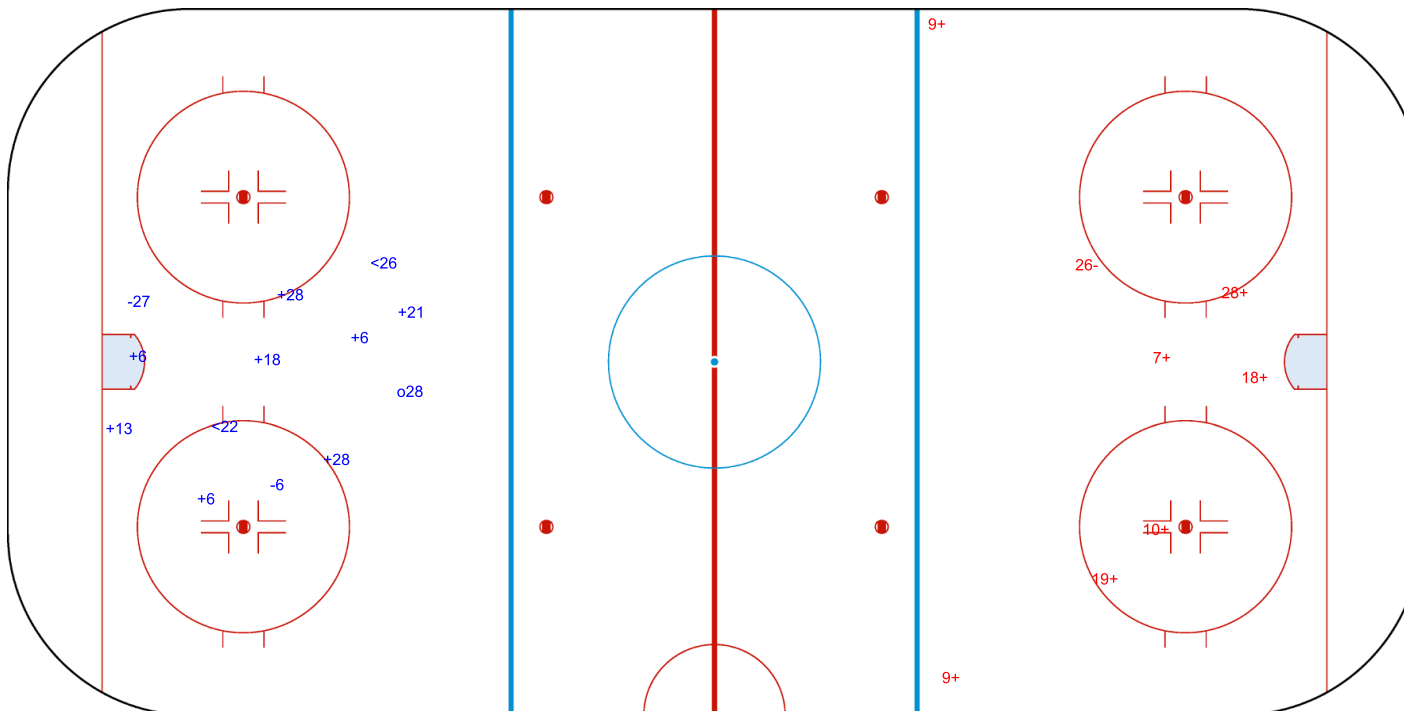

Shots by SUI
Goals (o): 1   SSG (+): 8
SSP (<): 2   SPG (-): 2

GK 1 of JPN

JPN → 3rd Period ← SUI

Shots by JPN
Goals (o): 0   SSG (+): 7
SSP (>): 0   SPG (-): 1

GK 30 of SUI

Legend:					
GK	Goalkeeper	SPG	Shots past goal	SSG	Shots saved by goalkeeper
				SSP	Shots saved by player