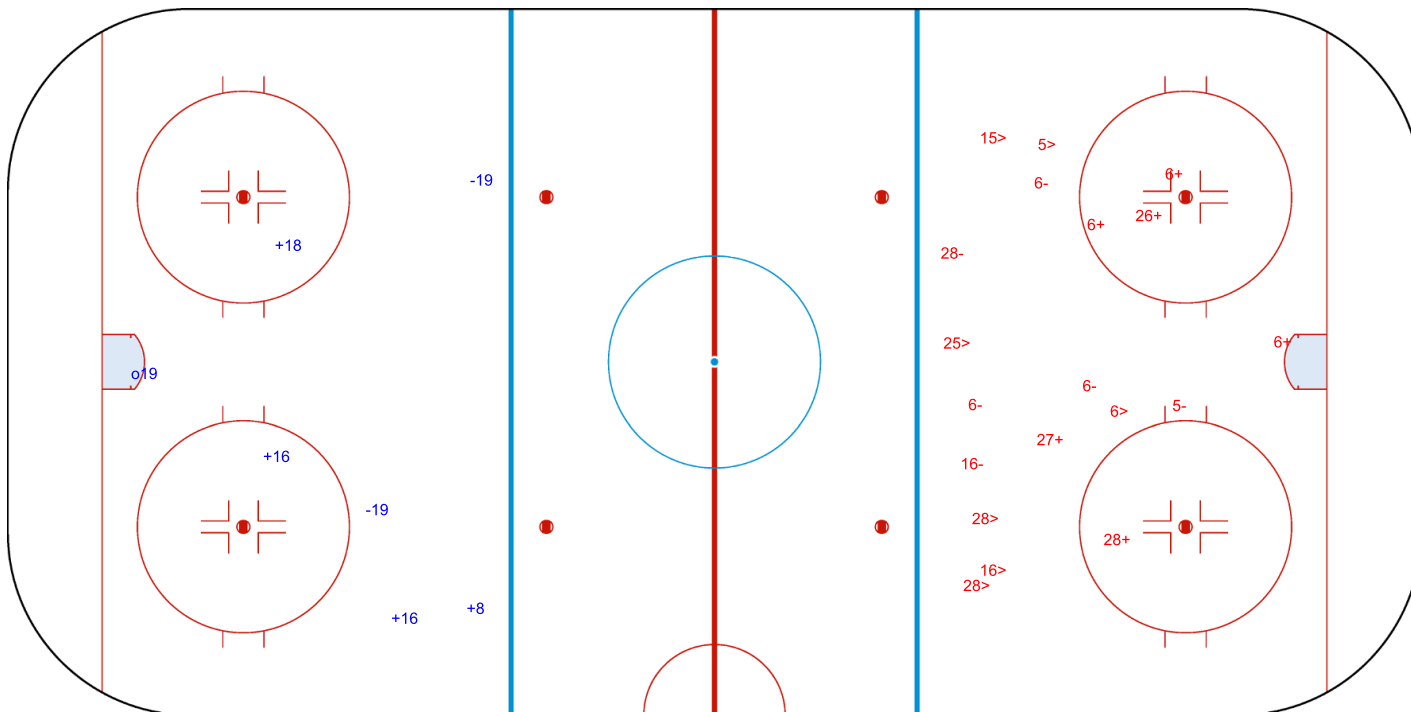

SHOT CHART

JPN - SUI

1st Period

Shots by SUI
 Goals (o): 1 SSG (+): 4
 SSP (<): 3 SPG (-): 2

Shots by JPN
 Goals (o): 0 SSG (+): 7
 SSP (>): 1 SPG (-): 3

GK 1 of JPN

GK 30 of SUI

Shots by JPN
 Goals (o): 1 SSG (+): 4
 SSP (<): 0 SPG (-): 2

GK 30 of SUI

SUI → **2nd Period** ← **JPN**

Shots by SUI
 Goals (o): 0 SSG (+): 6
 SSP (>): 7 SPG (-): 6

GK 1 of JPN

Shots by SUI
Goals (o): 1 SSG (+): 8
SSP (<): 2 SPG (-): 2

GK 1 of JPN

JPN → 3rd Period ← SUI