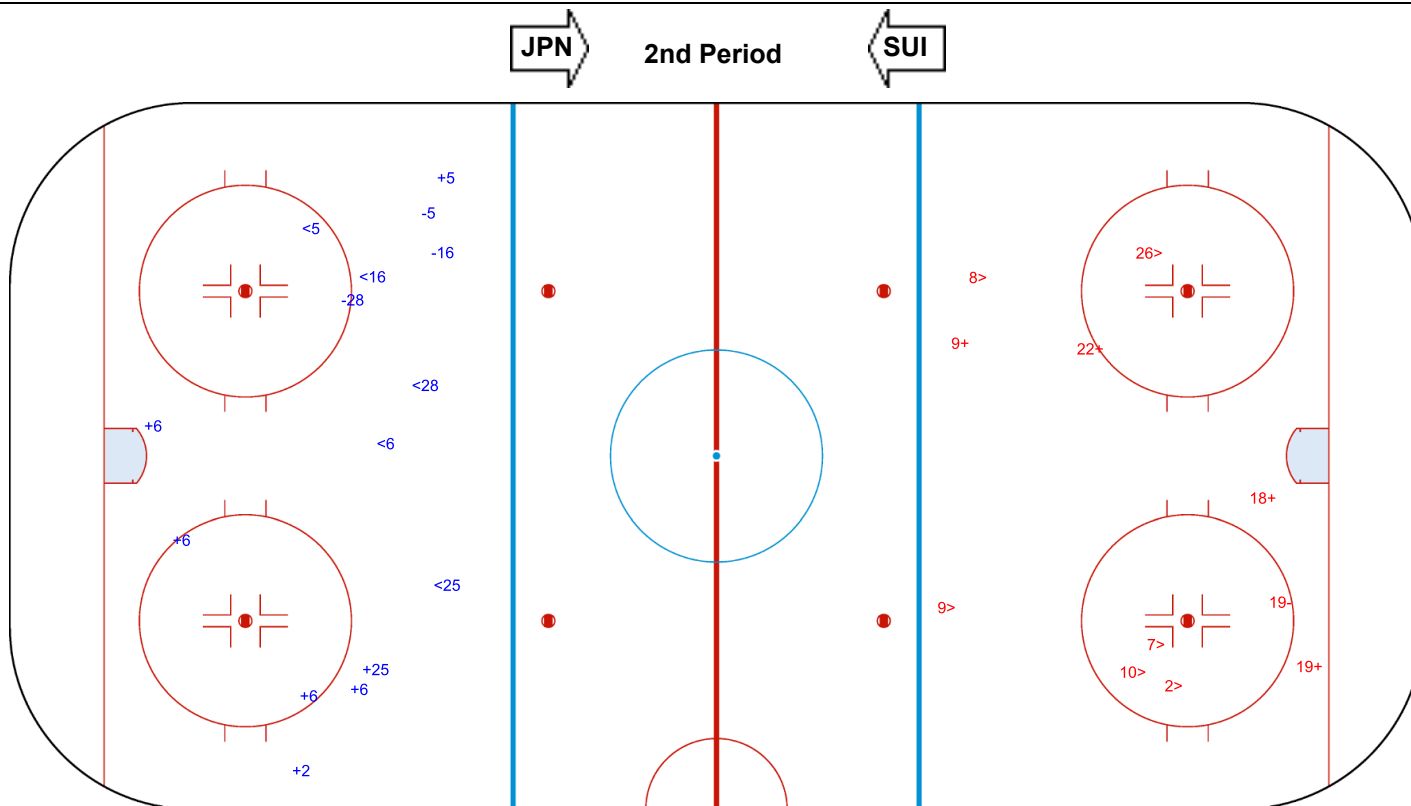

Shots by SUI
Goals (o): 0
SSP (<): 5
SSG (+): 7
SPG (-): 3

GK 1 of JPN

GK 29 of JPN

Shots by JPN
Goals (o): 0
SSP (>): 6
SSG (+): 4
SPG (-): 1

GK 1 of SUI

GK 30 of SUI