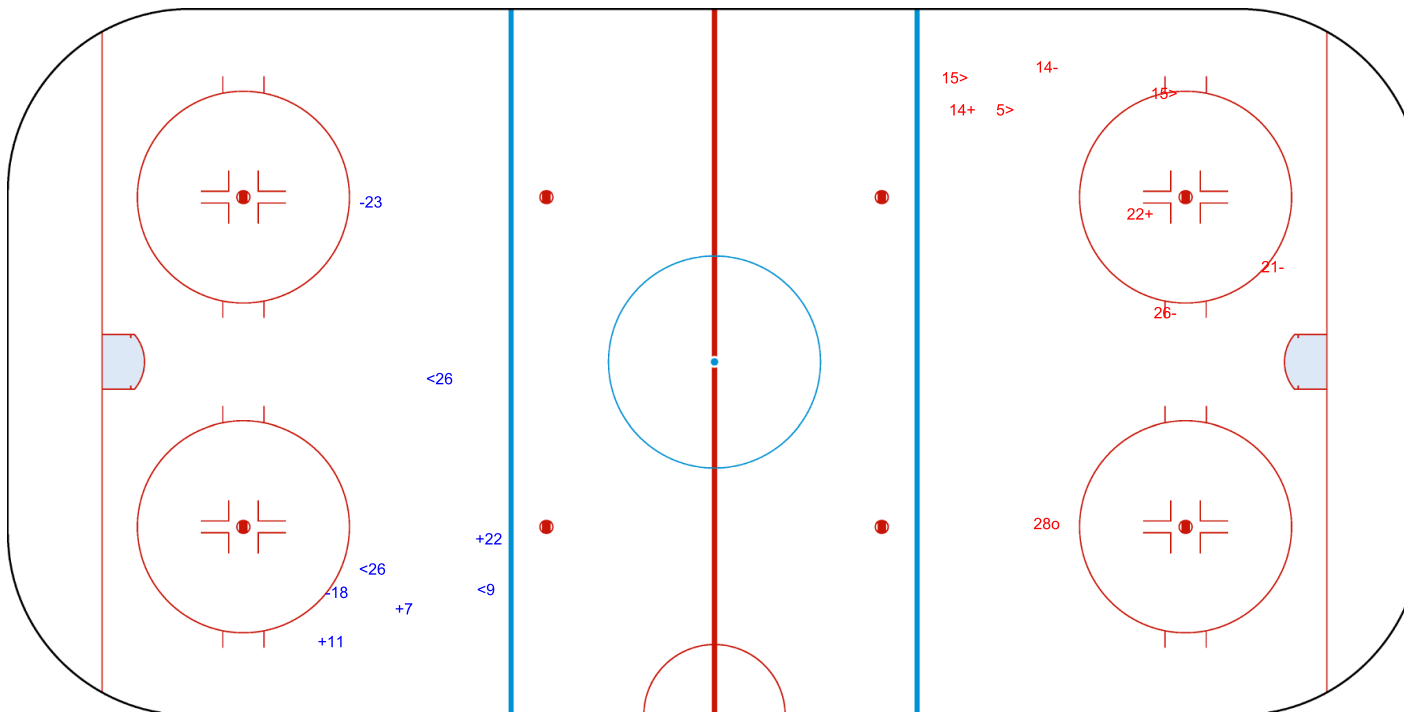

SHOT CHART

SUI - JPN

1st Period

Shots by JPN
 Goals (o): 0
 SSP (<): 3
 SSG (+): 3
 SPG (-): 2

Shots by SUI
 Goals (o): 1
 SSP (>): 3
 SSG (+): 2
 SPG (-): 3

GK 30 of SUI

GK 1 of JPN

Shots by SUI
Goals (o): 0
SSP (<): 5
SSG (+): 7
SPG (-): 3

GK 1 of JPN

GK 29 of JPN

Shots by JPN
Goals (o): 0
SSP (>): 6
SSG (+): 4
SPG (-): 1

GK 1 of SUI

GK 30 of SUI

Shots by JPN
 Goals (o): 1
 SSG (+): 7
 SSP (-): 3
 SPG (-): 2

GK 1 of SUI

SUI → **3rd Period** ← **JPN**