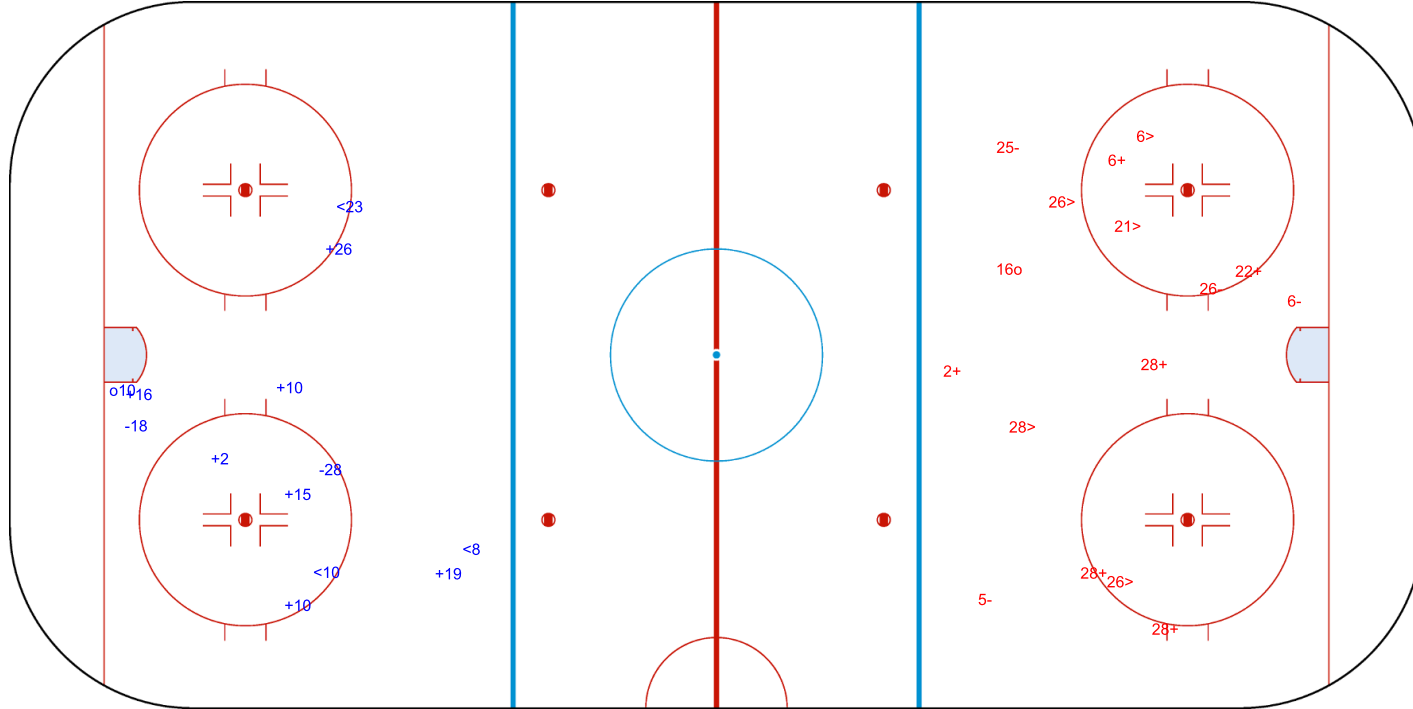

SHOT CHART

SUI - JPN

1st Period

Shots by JPN
 Goals (o): 0
 SSP (<): 3
 SSG (+): 3
 SPG (-): 2

Shots by SUI
 Goals (o): 1
 SSP (>): 3
 SSG (+): 2
 SPG (-): 3

GK 30 of SUI

GK 1 of JPN

Shots by SUI
Goals (o): 0
SSP (<): 5
SSG (+): 7
SPG (-): 3

GK 1 of JPN

GK 29 of JPN

Shots by JPN
Goals (o): 0
SSP (>): 6
SSG (+): 4
SPG (-): 1

GK 1 of SUI

GK 30 of SUI

Shots by JPN
 Goals (o): 1
 SSG (+): 7
 SSP (-): 3
 SPG (-): 2

GK 1 of SUI

SUI → **3rd Period** ← **JPN**