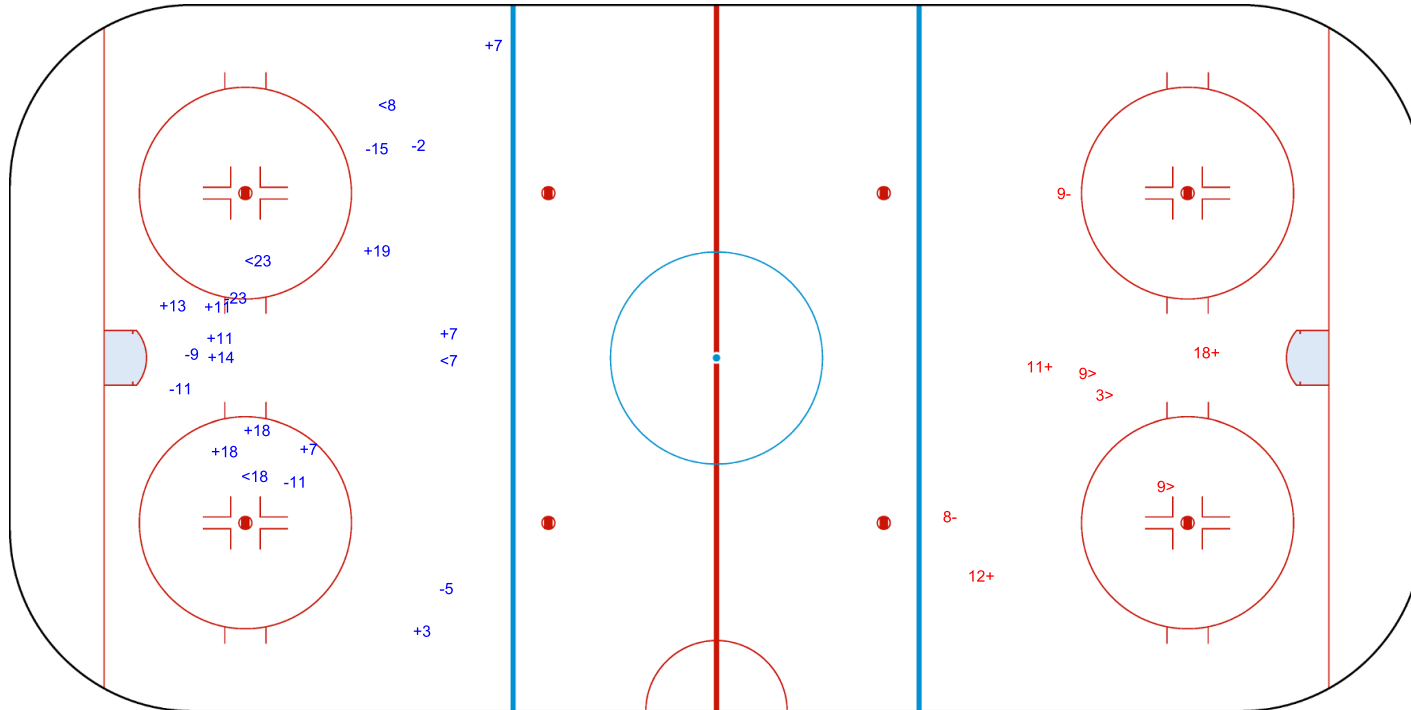

GK 20 of BEL

3rd Period

Shots by BEL

Goals (o): 0 SSG (+): 3
SSP (>): 3 SPG (-): 2

GK 25 of ESP

Legend:		
GK	Goalkeeper	
SPG	Shots past goal	
SSG	Shots saved by goalkeeper	
SSP	Shots saved by player	