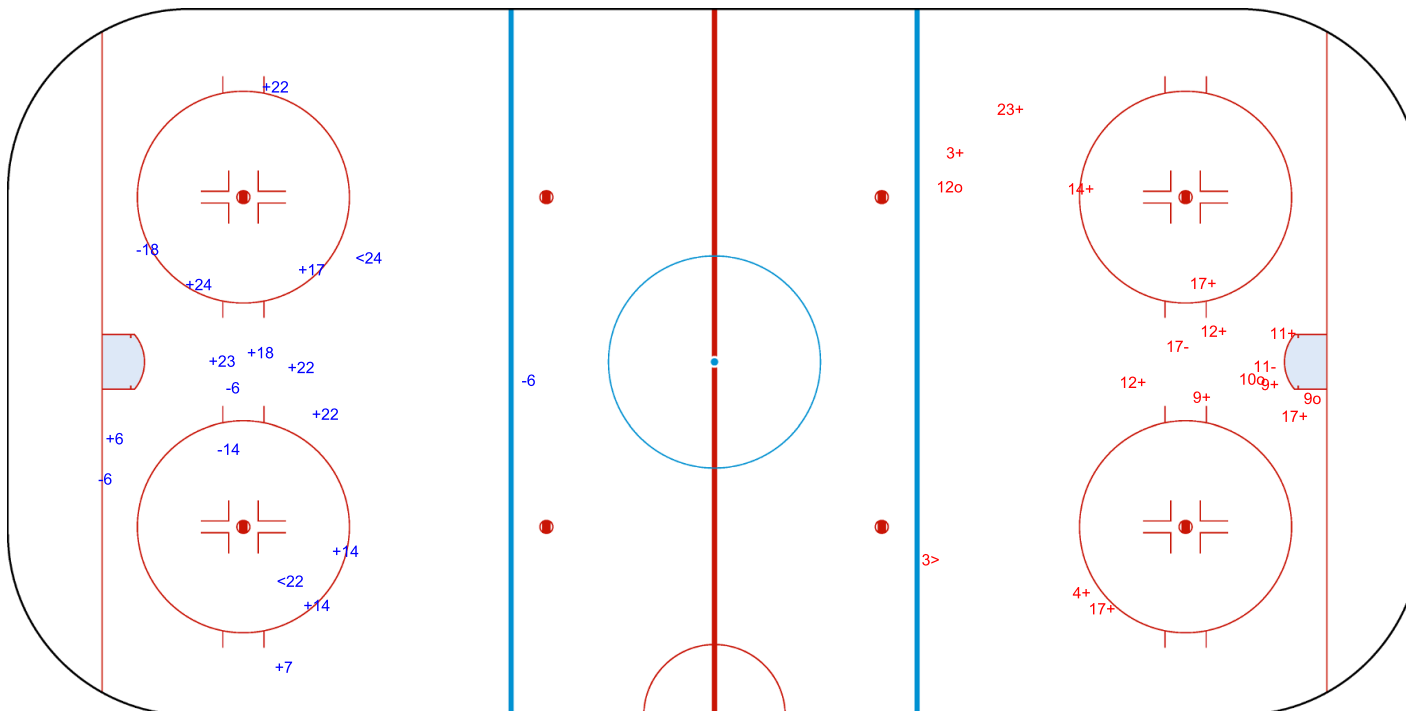

3rd Period

Shots by TPE

Goals (o): 3 SSG (+): 12
SSP (>): 1 SPG (-): 2

GK 1 of BUL

Legend:	
GK	Goalkeeper
SPG	Shots past goal
SSG	Shots saved by goalkeeper
SSP	Shots saved by player