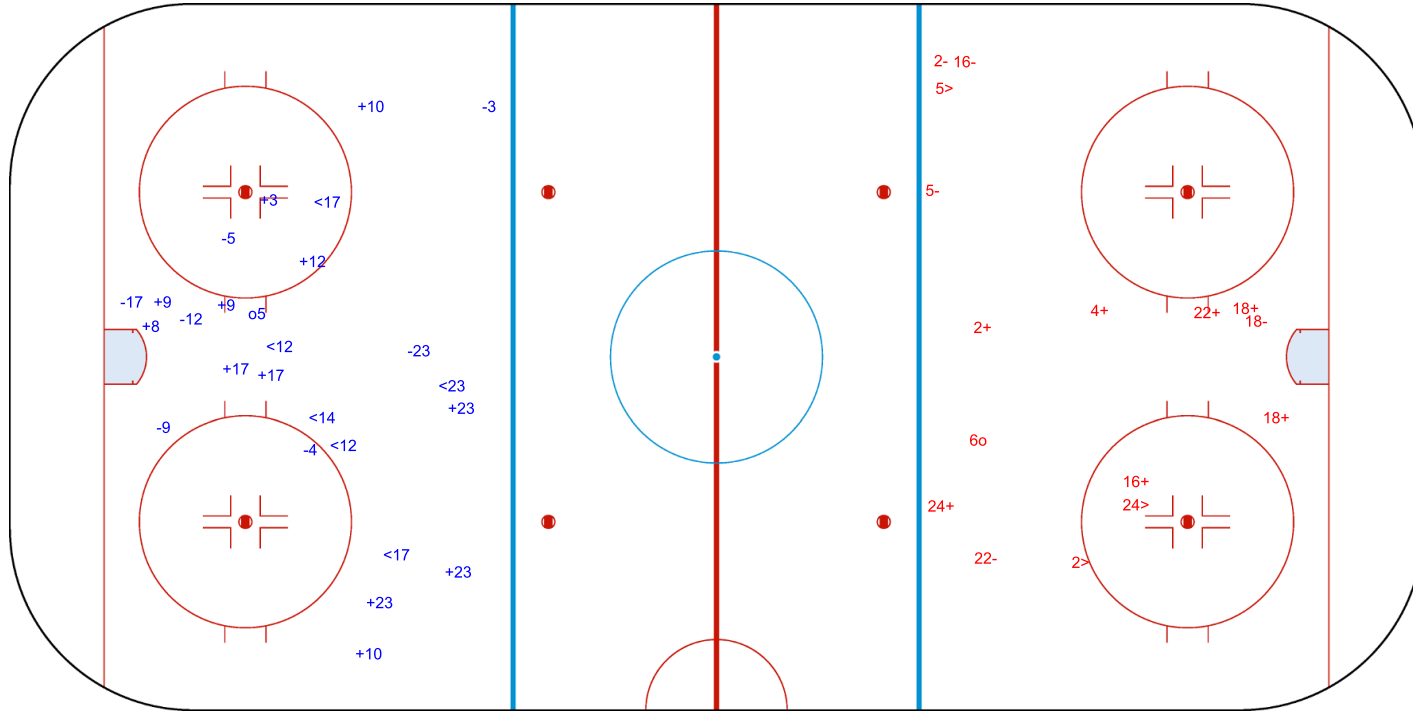

Shots by TPE

Goals (o): 1   SSG (+): 12
SSP (<): 6   SPG (-): 7

GK 1 of BUL

2nd Period

Shots by BUL

Goals (o): 1   SSG (+): 7
SSP (>): 3   SPG (-): 5

GK 20 of TPE