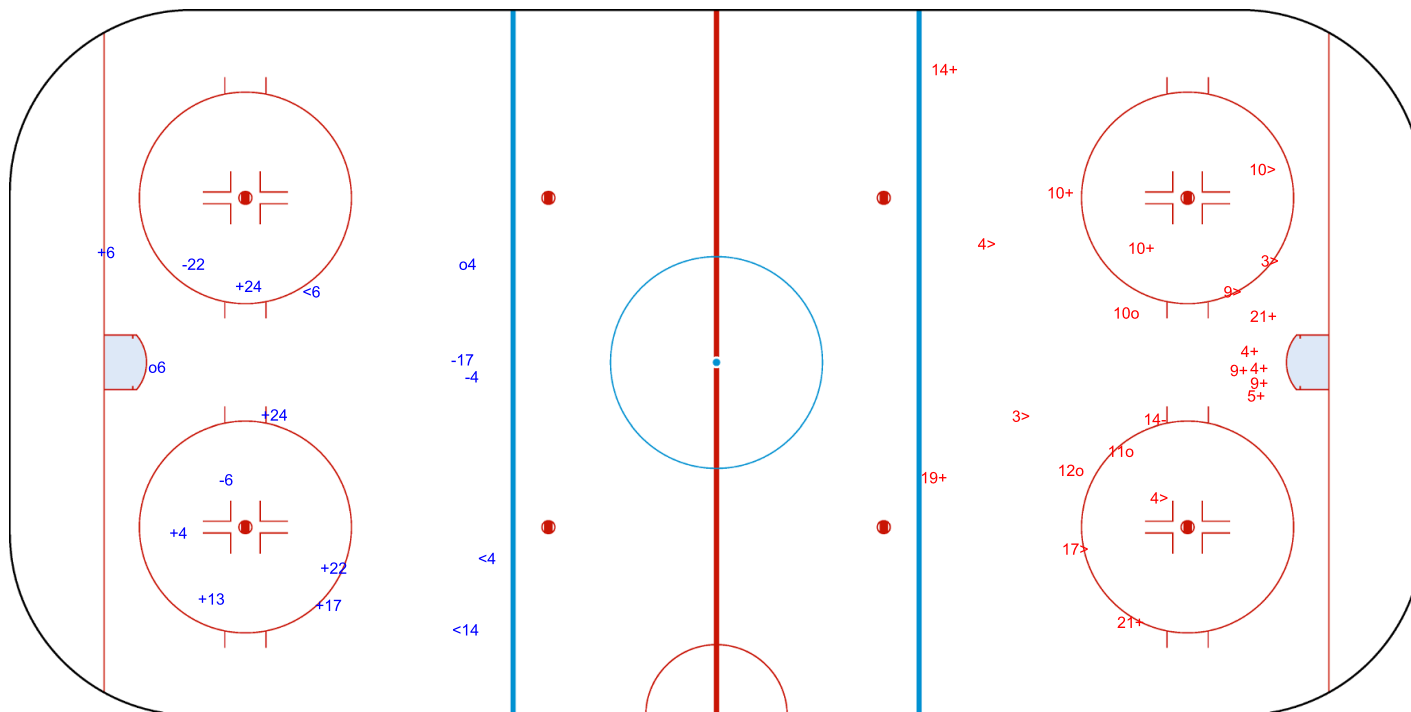

SHOT CHART
BUL - TPE

Shots by BUL
Goals (o): 2
SSP (<): 3
SSG (+): 7
SPG (-): 4

GK 20 of TPE

TPE → 1st Period ← BUL

Shots by TPE
Goals (o): 3
SSP (>): 7
SSG (+): 11
SPG (-): 1

GK 1 of BUL

Shots by TPE

Goals (o): 1 SSG (+): 12
SSP (<): 6 SPG (-): 7