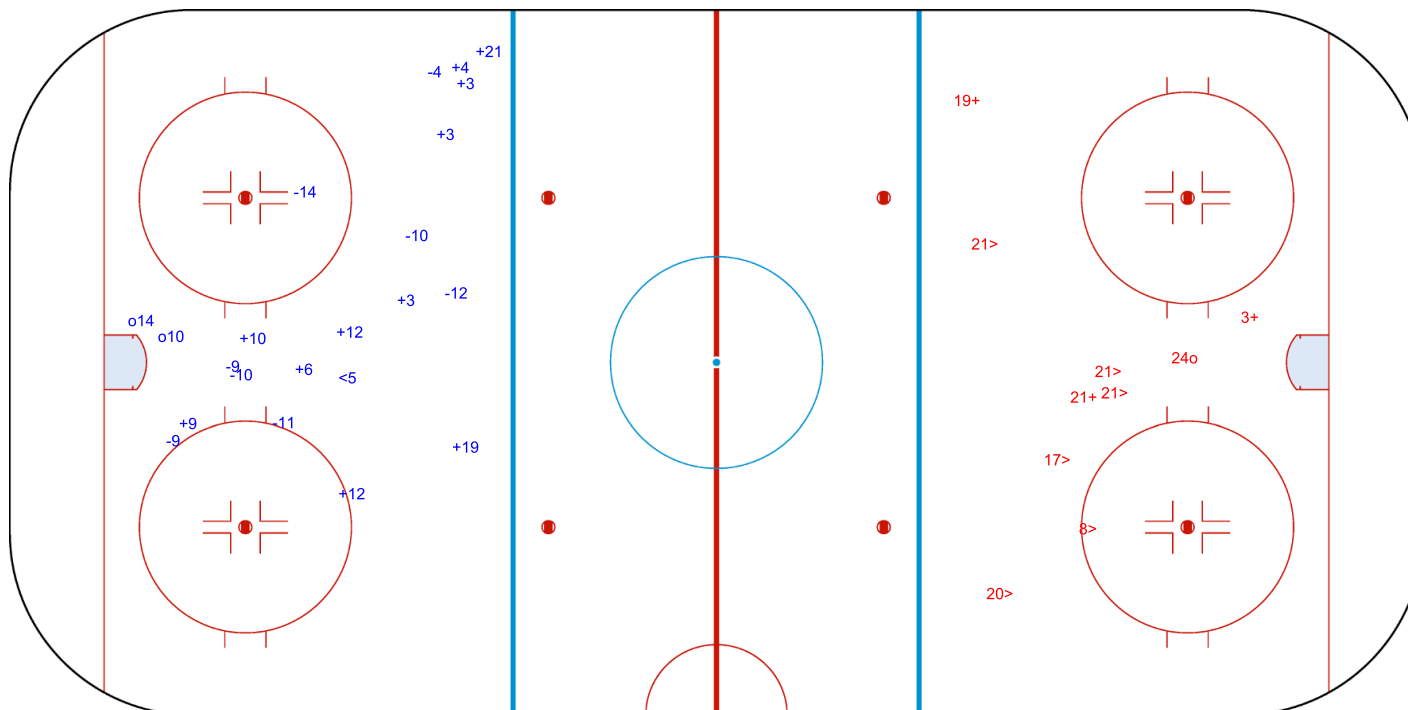

SHOT CHART

TPE - MEX

1st Period

Shots by TPE

Goals (o): 2 SSG (+): 11
SSP (<): 1 SPG (-): 8

GK 25 of MEX

Shots by MEX

Goals (o): 1 SSG (+): 3
SSP (>): 6 SPG (-): 0

GK 25 of TPE

Shots by MEX

Goals (o): 0 SSG (+): 7

SSP (<): 1 SPG (-): 2

GK 25 of TPE

TPE → 2nd Period ← MEX

Shots by TPE

Goals (o): 2 SSG (+): 9