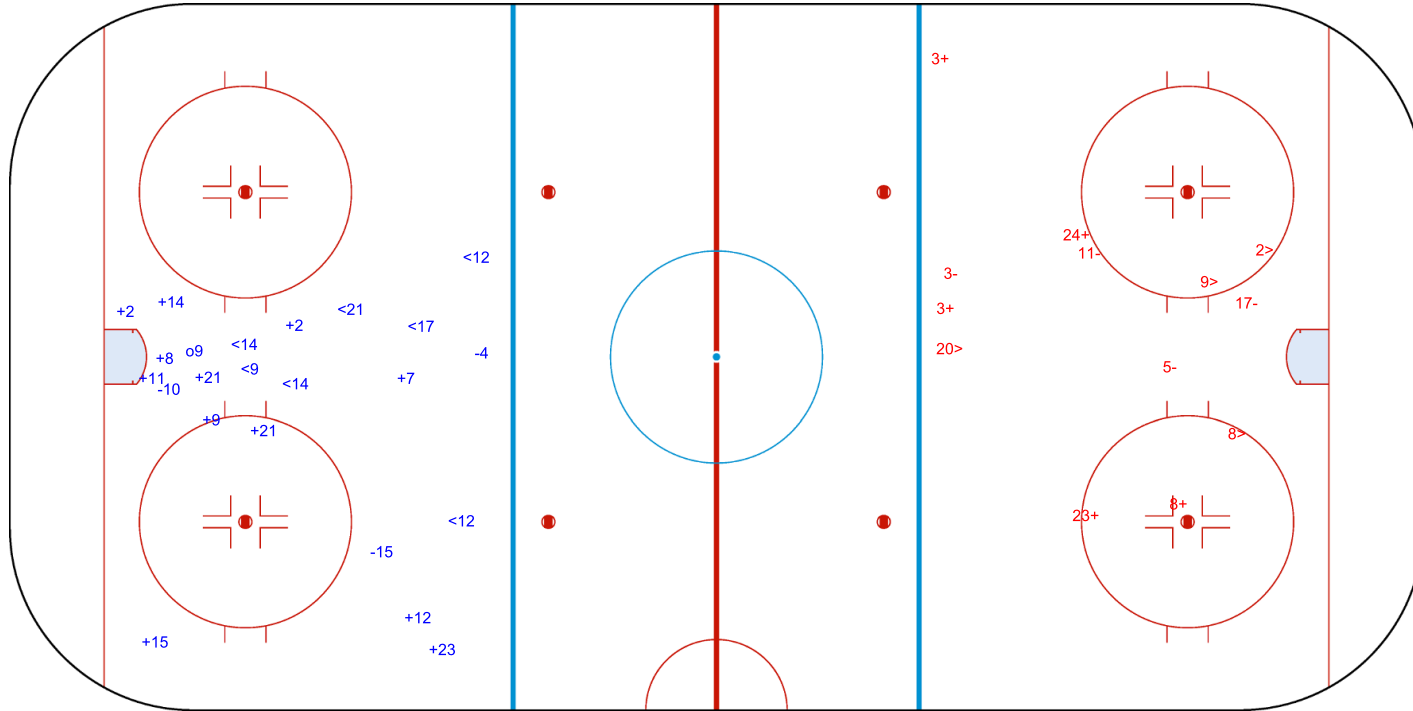

Shots by TPE

Goals (o): 1   SSG (+): 12
SSP (<): 7   SPG (-): 3

GK 25 of MEX

3rd Period

Shots by MEX

Goals (o): 0   SSG (+): 5
SSP (>): 4   SPG (-): 4

GK 25 of TPE

Legend:		
GK	Goalkeeper	
SPG	Shots past goal	
SSG	Shots saved by goalkeeper	
SSP	Shots saved by player