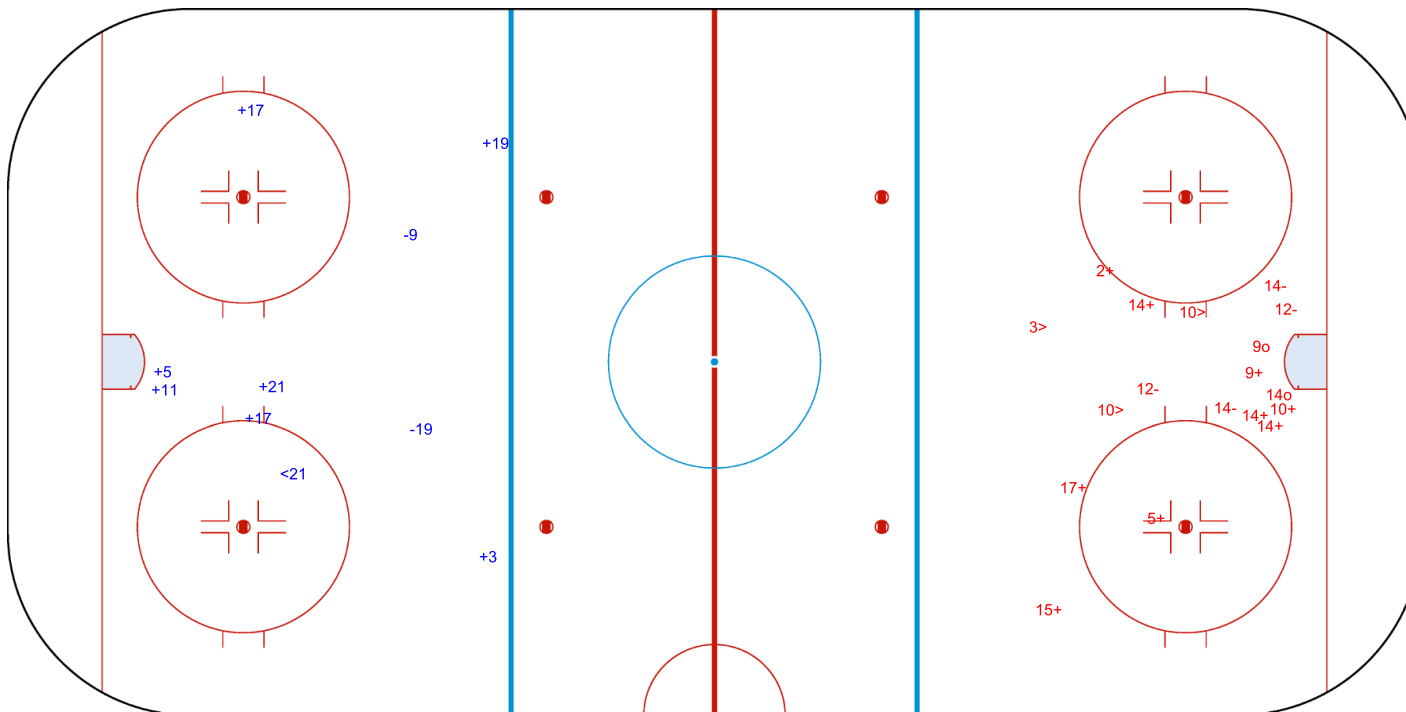

SHOT CHART

TPE - MEX

1st Period

Shots by TPE

Goals (o): 2 SSG (+): 11
SSP (<): 1 SPG (-): 8

GK 25 of MEX

Shots by MEX

Goals (o): 1 SSG (+): 3
SSP (>): 6 SPG (-): 0

GK 25 of TPE

Shots by MEX

Goals (o): 0 SSG (+): 7

SSP (<): 1 SPG (-): 2

GK 25 of TPE

TPE → 2nd Period ← MEX

Shots by TPE

Goals (o): 2 SSG (+): 9

SSP (>): 3 SPG (-): 4

GK 25 of MEX

Shots by TPE

Goals (o): 1 SSG (+): 12
SSP (<): 7 SPG (-): 3

GK 25 of MEX

3rd Period

Shots by MEX

Goals (o): 0 SSG (+): 5
SSP (>): 4 SPG (-): 4