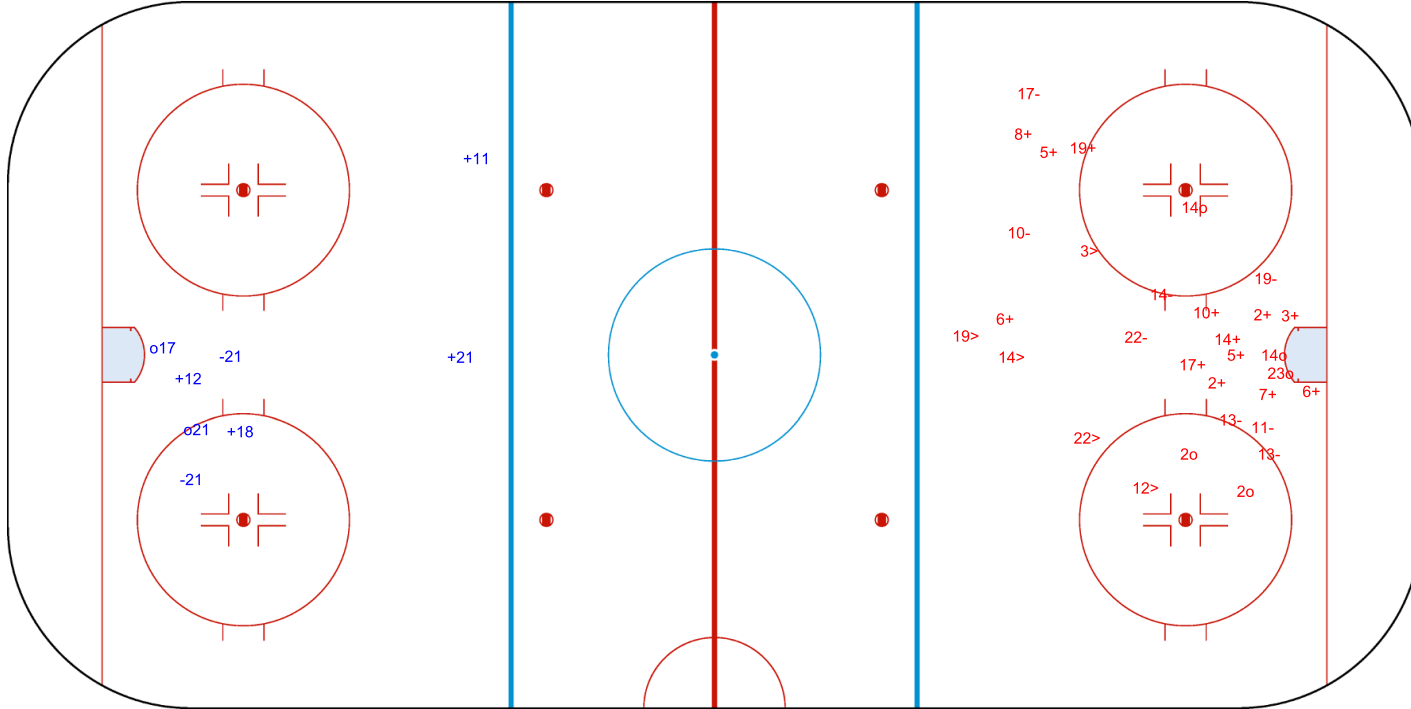

Goals (o): 1 SSG (+): 2
SSP (>): 0 SPG (-): 0

GK 1 of NZL

Shots by BIH
Goals (o): 2
SSP (<): 0
SSG (+): 4
SPG (-): 2

GK 1 of NZL

NZL → 2nd Period ← BIH

Shots by NZL
Goals (o): 5
SSP (>): 5
SSG (+): 13
SPG (-): 8