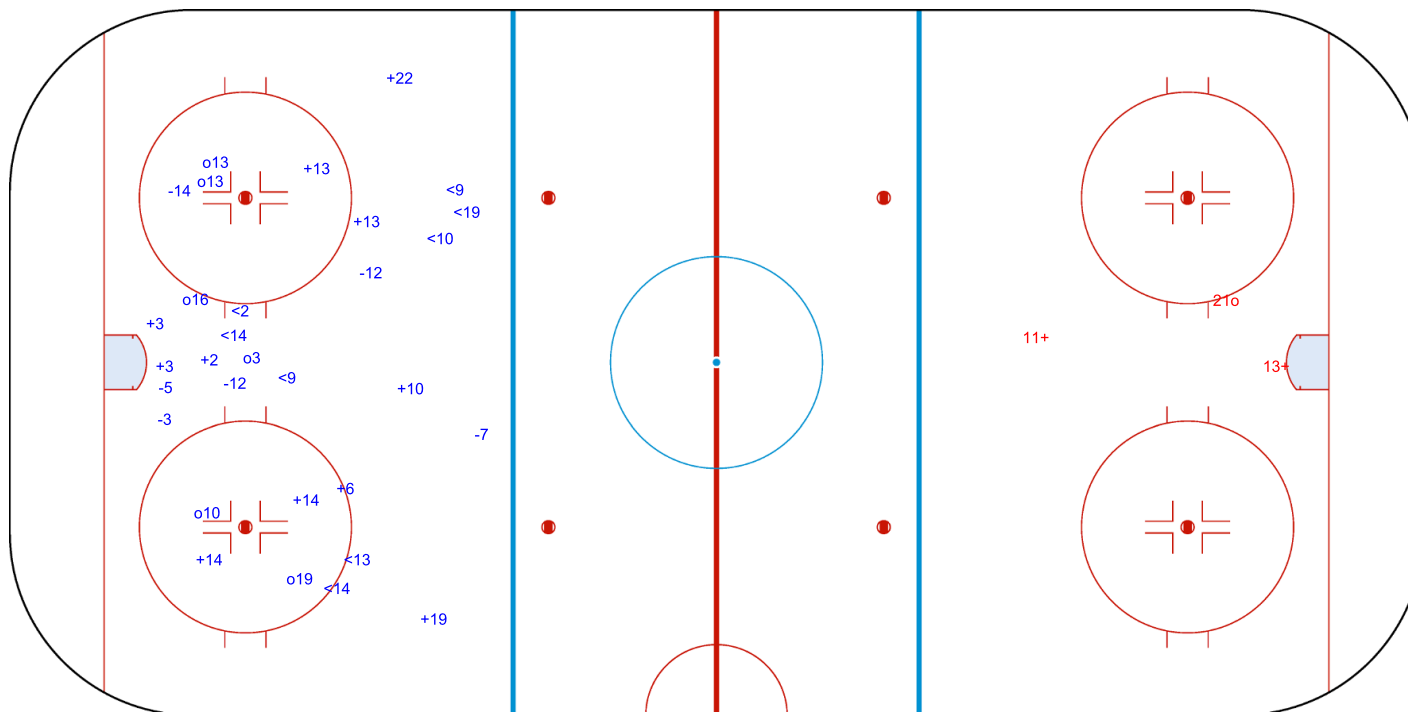

SHOT CHART

NZL - BIH

1st Period

Shots by NZL

Goals (o): 6 SSG (+): 11
SSP (-): 8 SPG (-): 6

GK 1 of BIH

GK 25 of BIH

Shots by BIH