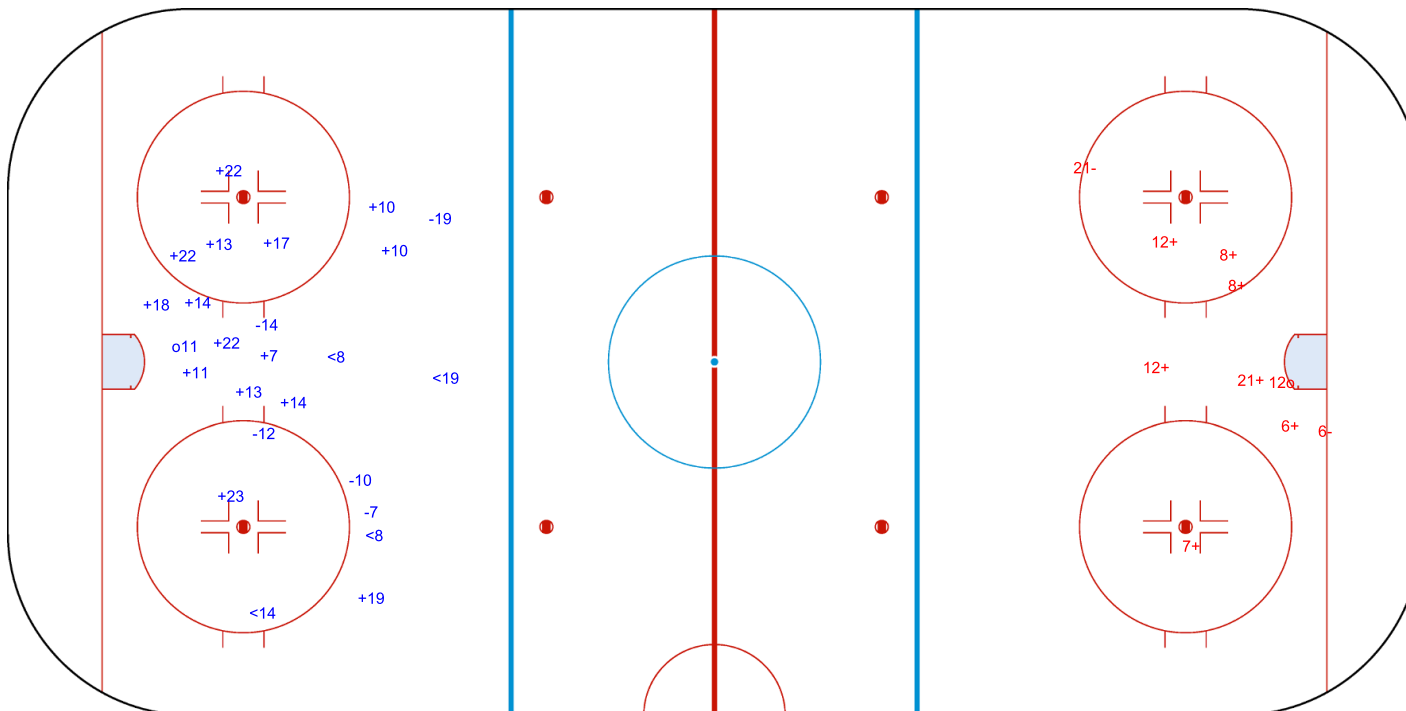

GK 25 of BIH

Shots by NZL

Goals (o): 1 SSG (+): 15
SSP (<): 4 SPG (-): 5

GK 25 of BIH

BIH → 3rd Period ← NZL

Shots by BIH

Goals (o): 1 SSG (+): 7
SSP (>): 0 SPG (-): 2

GK 1 of NZL