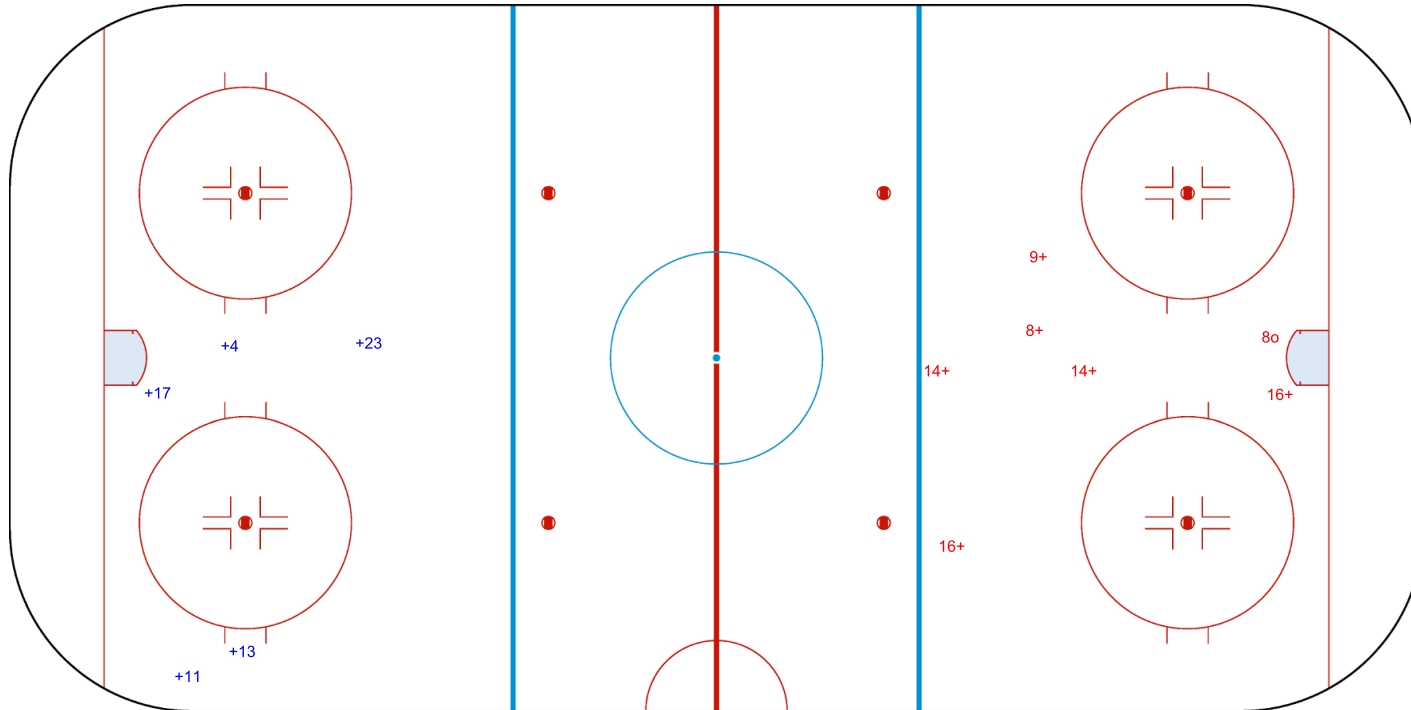

Shots by NZL
Goals (o): 0
SSP (<): 0
SSG (+): 5
SPG (-): 0

GK 25 of BEL

3rd Period

Shots by BEL
Goals (o): 1
SSP (>): 0
SSG (+): 6
SPG (-): 0

GK 1 of NZL

Legend:	GK Goalkeeper	SPG Shots past goal	SSG Shots saved by goalkeeper	SSP Shots saved by player