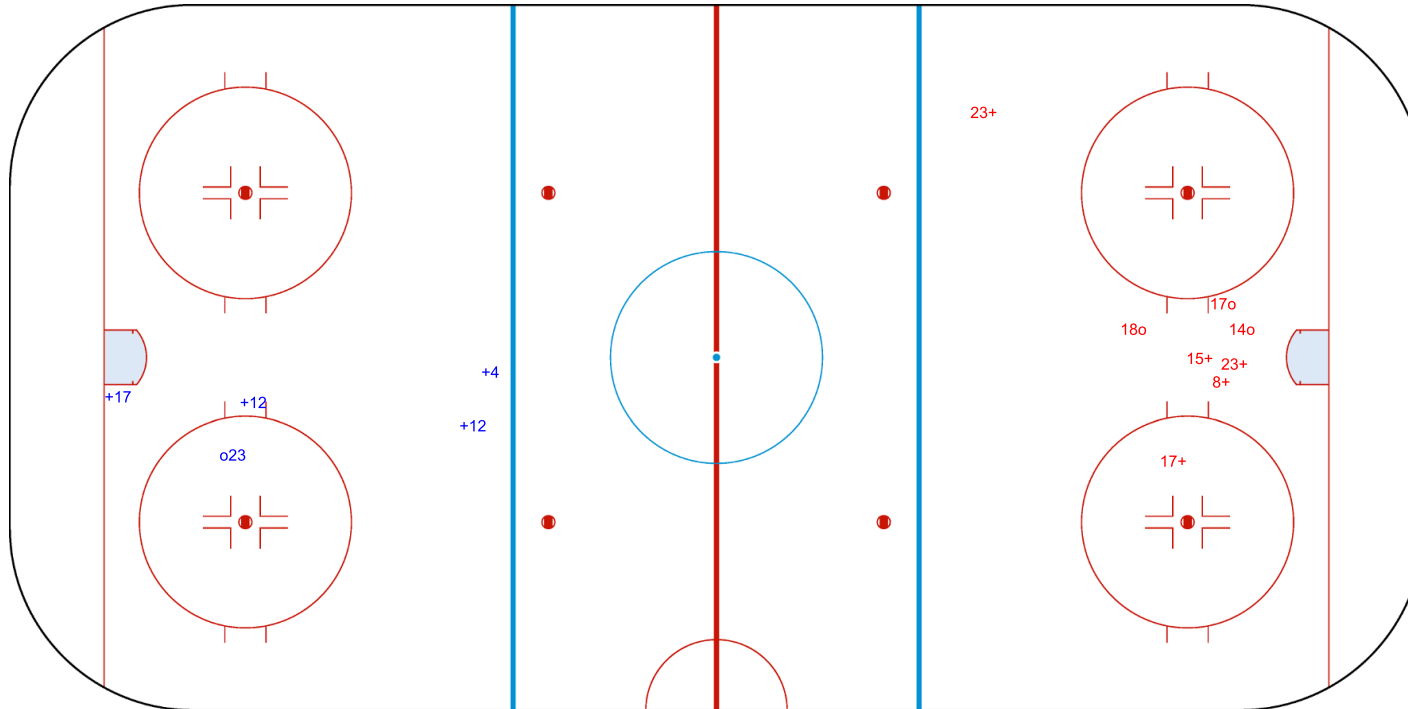

SHOT CHART

NZL - BEL

1st Period

Shots by NZL  
Goals (o): 1  
SSP (<): 0

Shots by BEL  
Goals (o): 3  
SSP (>): 0

GK 25 of BEL

GK 1 of NZL

Shots by BEL  
Goals (o): 1  
SSP (<): 0  
SSG (+): 22  
SPG (-): 0