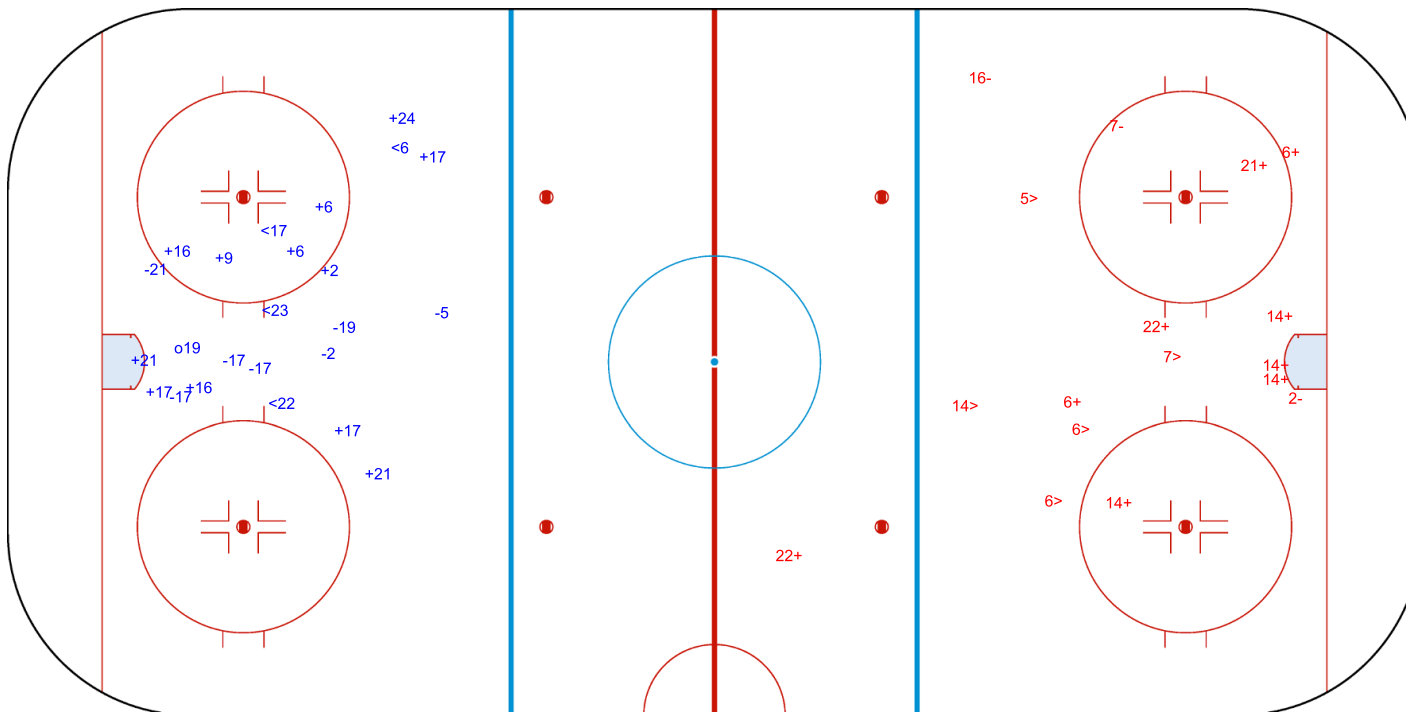

GK 1 of CRO

3rd Period

Shots by CRO

Goals (o): 0 SSG (+): 9
SSP (>): 5 SPG (-): 3

GK 25 of CHN

Shots by CHN

Goals (o): 0 SSG (+): 1
SSP (<): 0 SPG (-): 0

GK 1 of CRO