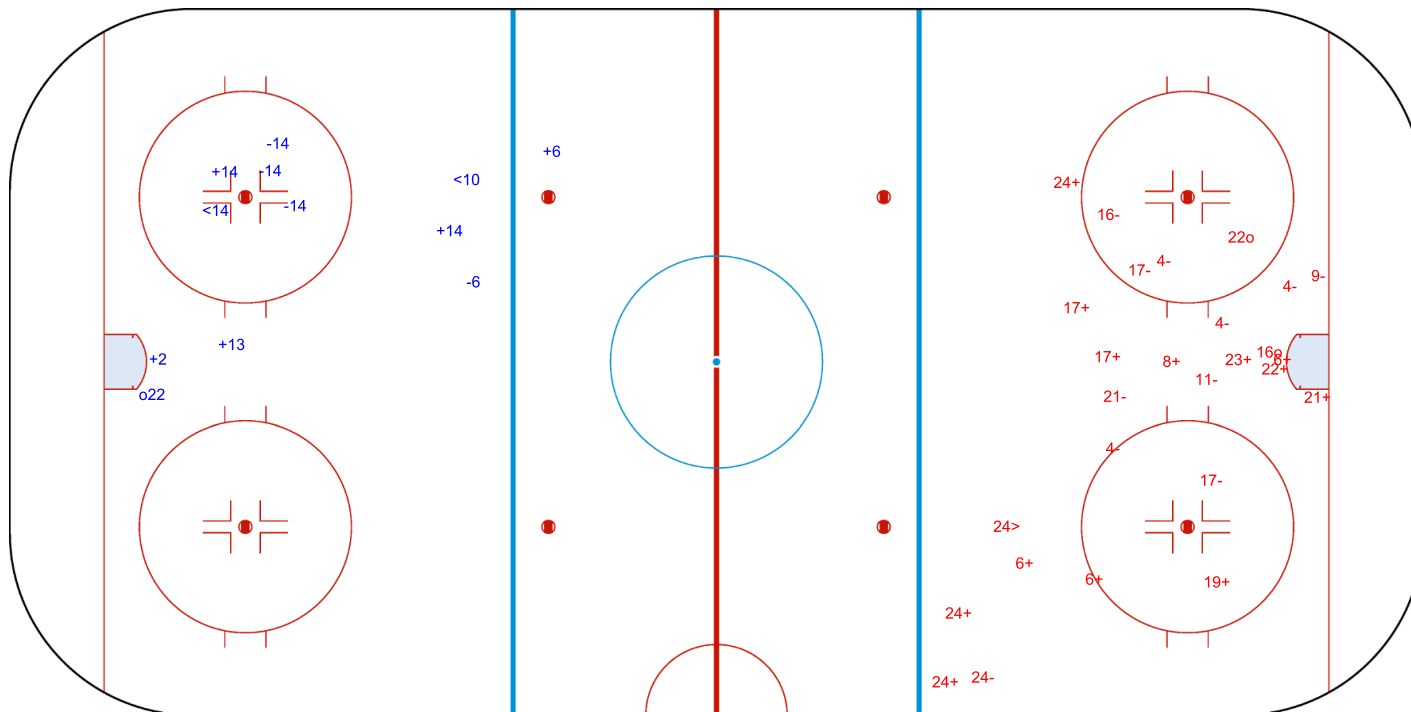

SHOT CHART
CRO - CHN

Shots by CHN
Goals (o): 0
SSP (<): 1
SSG (+): 10
SPG (-): 4

GK 1 of CRO

1st Period

Shots by CRO
Goals (o): 2
SSP (>): 2
SSG (+): 4
SPG (-): 5

GK 20 of CHN

Shots by CRO

Goals (o): 1 SSG (+): 5
SSP (<): 2 SPG (-): 4

GK 20 of CHN

GK 25 of CHN

2nd Period

Shots by CHN

Goals (o): 2 SSG (+): 13
SSP (>): 1 SPG (-): 11

GK 1 of CRO

Shots by CHN

Goals (o): 1 SSG (+): 12
SSP (<): 4 SPG (-): 7