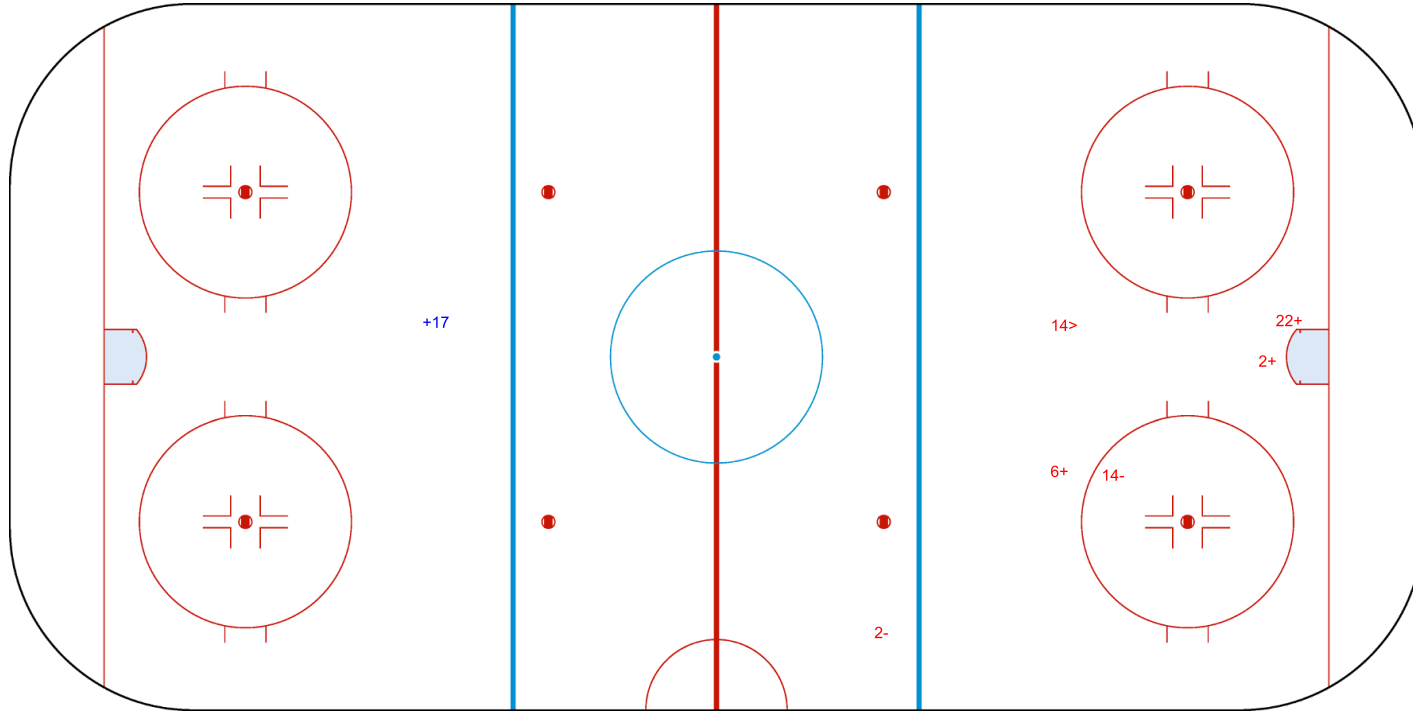

Overtime

Shots by CRO

Goals (o): 0 SSG (+): 3
SSP (>): 1 SPG (-): 2

GK 25 of CHN

Legend:	GK Goalkeeper	SPG Shots past goal	SSG Shots saved by goalkeeper	SSP Shots saved by player
----------------	----------------------	----------------------------	--------------------------------------	----------------------------------