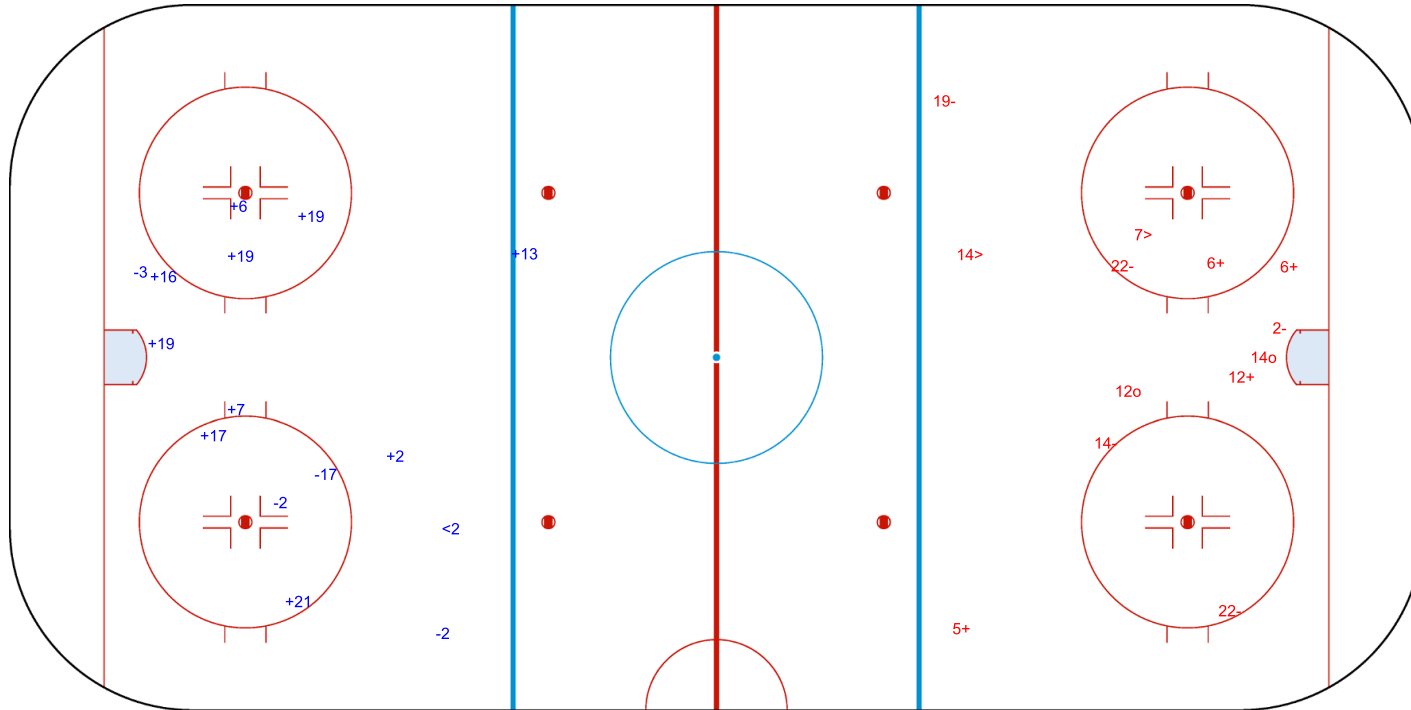

SHOT CHART
CRO - CHN

Shots by CHN
Goals (o): 0
SSP (<): 1
SSG (+): 10
SPG (-): 4

GK 1 of CRO

1st Period

Shots by CRO
Goals (o): 2
SSP (>): 2
SSG (+): 4
SPG (-): 5

GK 20 of CHN

Shots by CRO

Goals (o): 1 SSG (+): 5
SSP (<): 2 SPG (-): 4

GK 20 of CHN

GK 25 of CHN

2nd Period

Shots by CHN

Goals (o): 2 SSG (+): 13
SSP (>): 1 SPG (-): 11

GK 1 of CRO

Shots by CHN

Goals (o): 1 SSG (+): 12
SSP (<): 4 SPG (-): 7