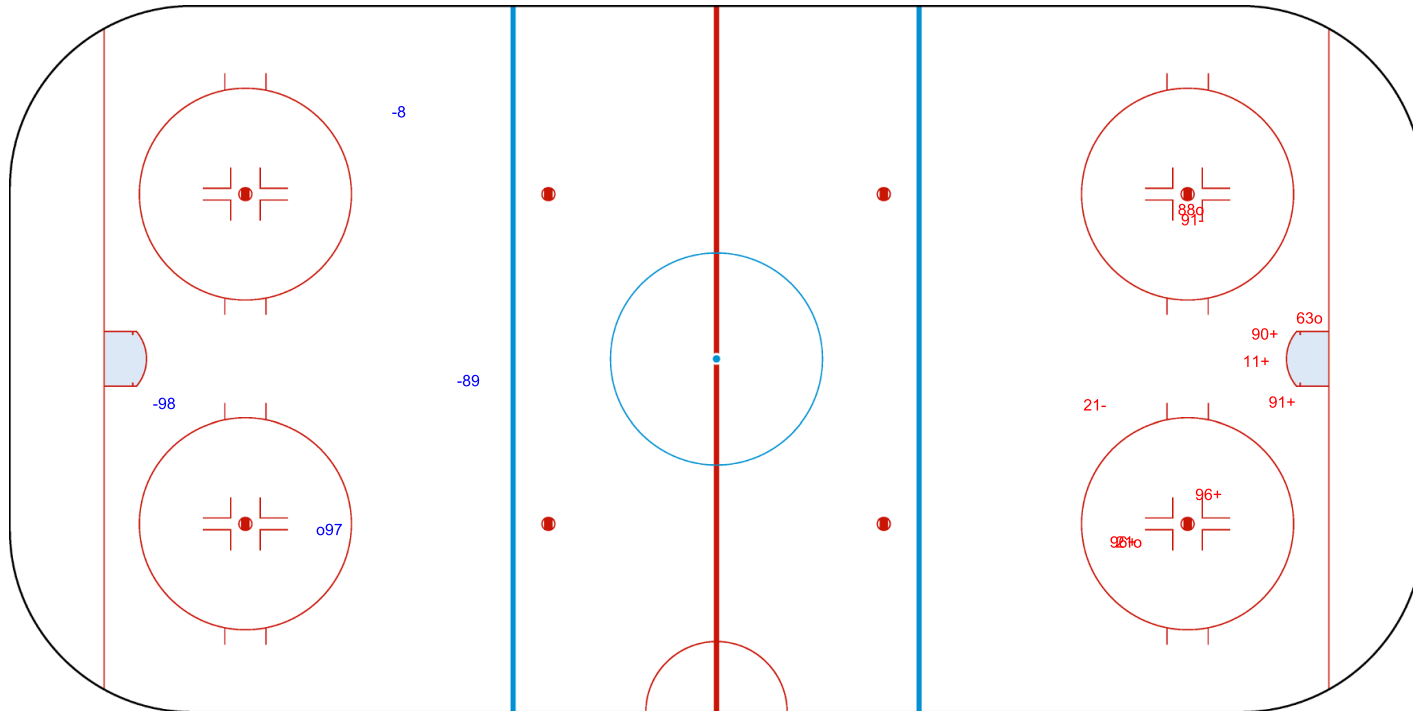

SHOT CHART
CAR - ZEM

CAR → 1st Period ← ZEM

Shots by ZEM
Goals (o): 1 SSG (+): 0
SSP (<): 0 SPG (-): 3

GK 33 of CAR

Shots by CAR
Goals (o): 3 SSG (+): 5
SSP (>): 0 SPG (-): 2

GK 1 of ZEM

Shots by CAR
Goals (o): 1
SSP (<): 0

SSG (+): 14
SPG (-): 0

GK 1 of ZEM

GK 30 of ZEM

ZEM → 2nd Period ← CAR

Shots by ZEM
Goals (o): 0
SSP (>): 0

SSG (+): 16
SPG (-): 4

GK 33 of CAR

Shots by ZEM
Goals (o): 1 SSG (+): 7
SSP (<): 0 SPG (-): 2