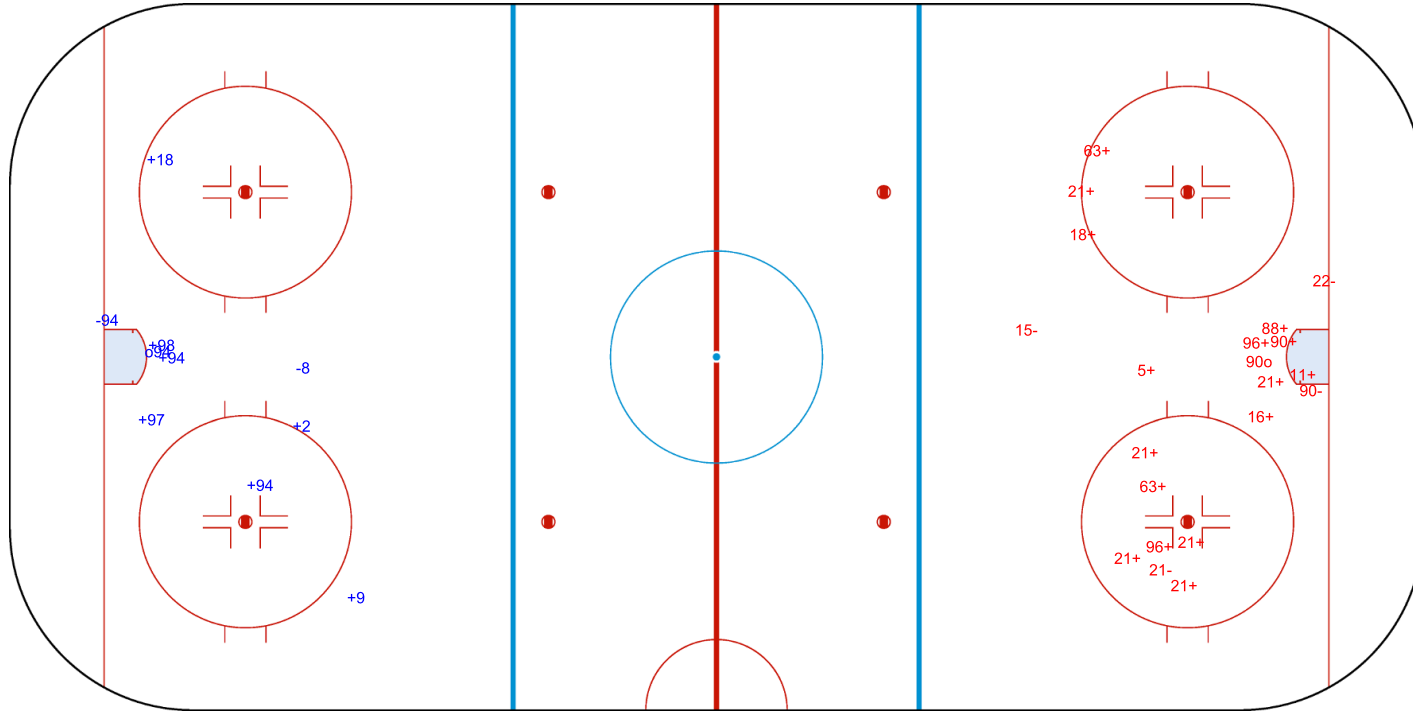

SSG (+): 14
SPG (-): 0

GK 1 of ZEM

GK 30 of ZEM

ZEM → 2nd Period ← CAR

Shots by ZEM
Goals (o): 0
SSP (>): 0

SSG (+): 16
SPG (-): 4

GK 33 of CAR

Shots by ZEM
Goals (o): 1 SSG (+): 7
SSP (<): 0 SPG (-): 2

GK 33 of CAR

CAR → 3rd Period ← ZEM

Shots by CAR
Goals (o): 1 SSG (+): 16
SSP (>): 0 SPG (-): 4

GK 30 of ZEM

Legend:	
GK Goalkeeper	SSP Shots saved by player
SPG Shots past goal	SSG Shots saved by goalkeeper