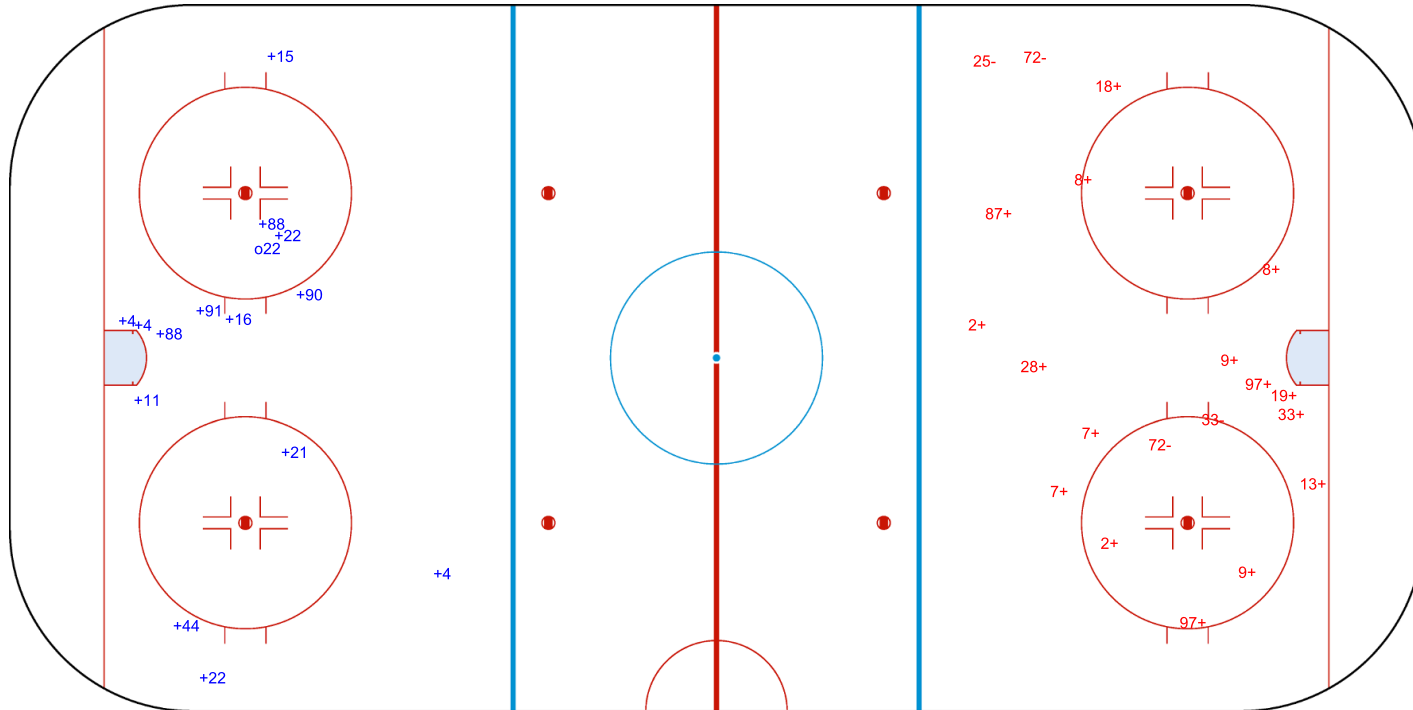

SSG (+): 14
SPG (-): 0

GK 1 of ZEM

GK 30 of ZEM

ZEM → 2nd Period ← CAR

Shots by ZEM
Goals (o): 0
SSP (>): 0

SSG (+): 16
SPG (-): 4

GK 33 of CAR

Shots by ZEM
Goals (o): 1 SSG (+): 7
SSP (<): 0 SPG (-): 2

GK 33 of CAR

CAR → 3rd Period ← ZEM

Shots by CAR
Goals (o): 1 SSG (+): 16
SSP (>): 0 SPG (-): 4

GK 30 of ZEM

Legend:	
GK Goalkeeper	SSP Shots saved by player
SPG Shots past goal	SSG Shots saved by goalkeeper