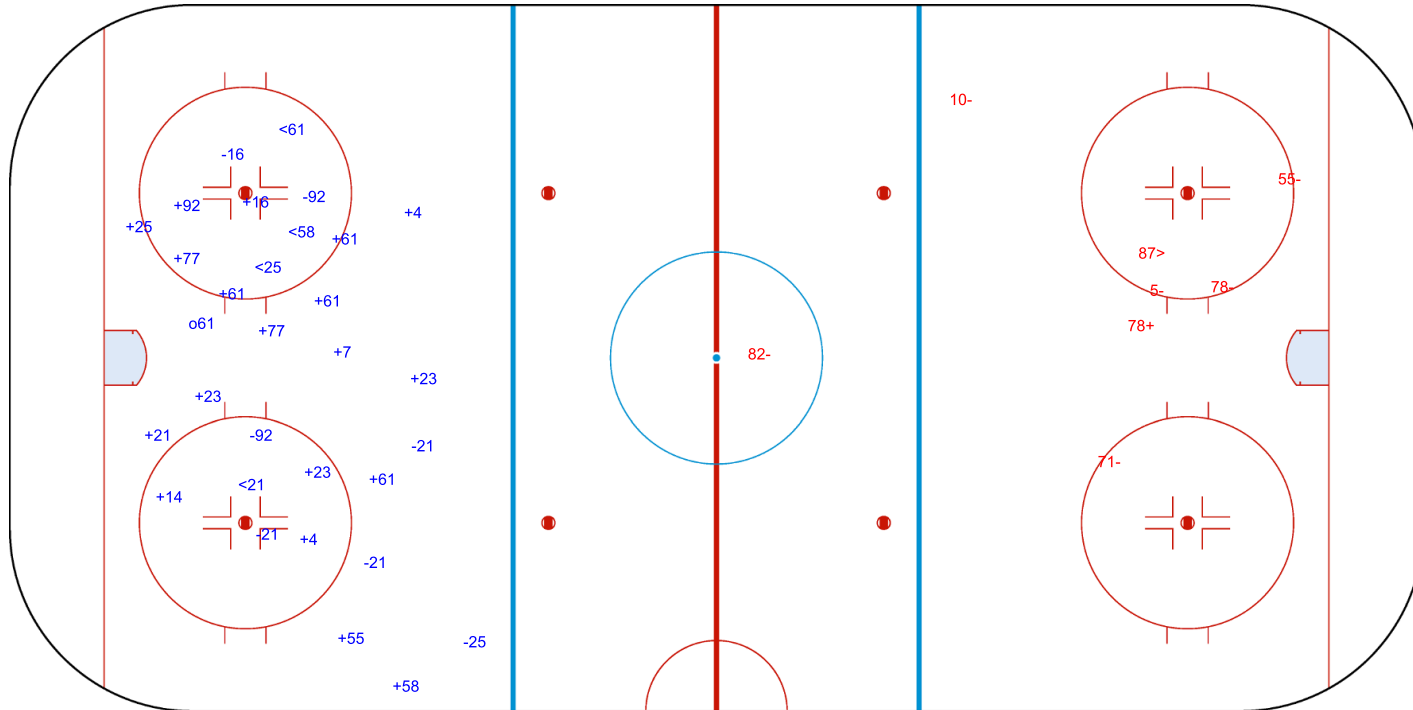

SHOT CHART
OSW - KRE

OSW → 1st Period ← KRE

Shots by KRE
Goals (o): 1 SSG (+): 9
SSP (<): 3 SPG (-): 5

Shots by OSW
Goals (o): 0 SSG (+): 8
SSP (>): 2 SPG (-): 2

Shots by OSW
Goals (o): 1 SSG (+): 19
SSP (<): 4 SPG (-): 7

GK 88 of KRE

KRE → **2nd Period** ← **OSW**

Shots by KRE
Goals (o): 0 SSG (+): 1
SSP (>): 1 SPG (-): 6

GK 47 of OSW

Shots by KRE
Goals (o): 1 SSG (+): 6
SSP (<): 1 SPG (-): 3

GK 47 of OSW

OSW → 3rd Period ← KRE