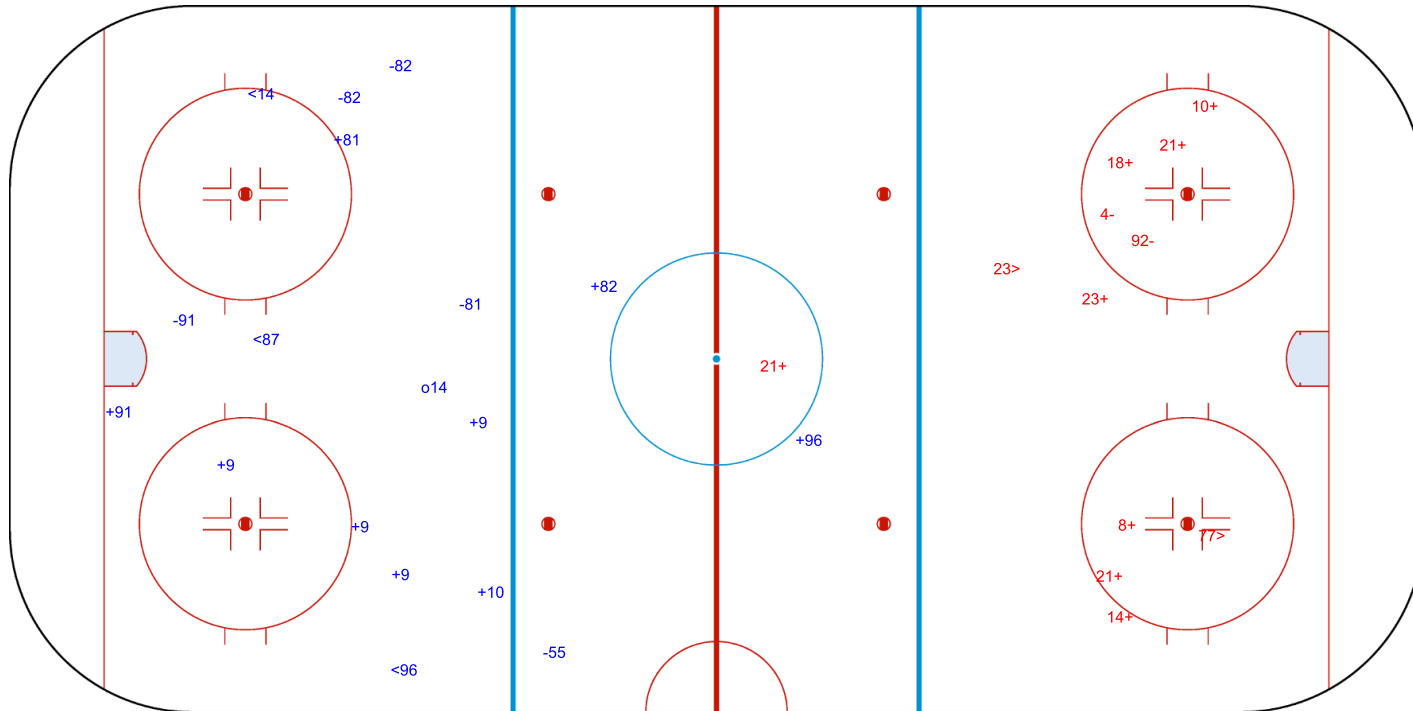

SHOT CHART
OSW - KRE

OSW → 1st Period ← KRE

Shots by KRE
Goals (o): 1 SSG (+): 9
SSP (<): 3 SPG (-): 5

Shots by OSW
Goals (o): 0 SSG (+): 8
SSP (>): 2 SPG (-): 2

Shots by OSW
Goals (o): 1 SSG (+): 19
SSP (<): 4 SPG (-): 7

GK 88 of KRE

KRE → **2nd Period** ← **OSW**

Shots by KRE
Goals (o): 0 SSG (+): 1
SSP (>): 1 SPG (-): 6

GK 47 of OSW

Shots by KRE
Goals (o): 1 SSG (+): 6
SSP (<): 1 SPG (-): 3

GK 47 of OSW

OSW → 3rd Period ← KRE