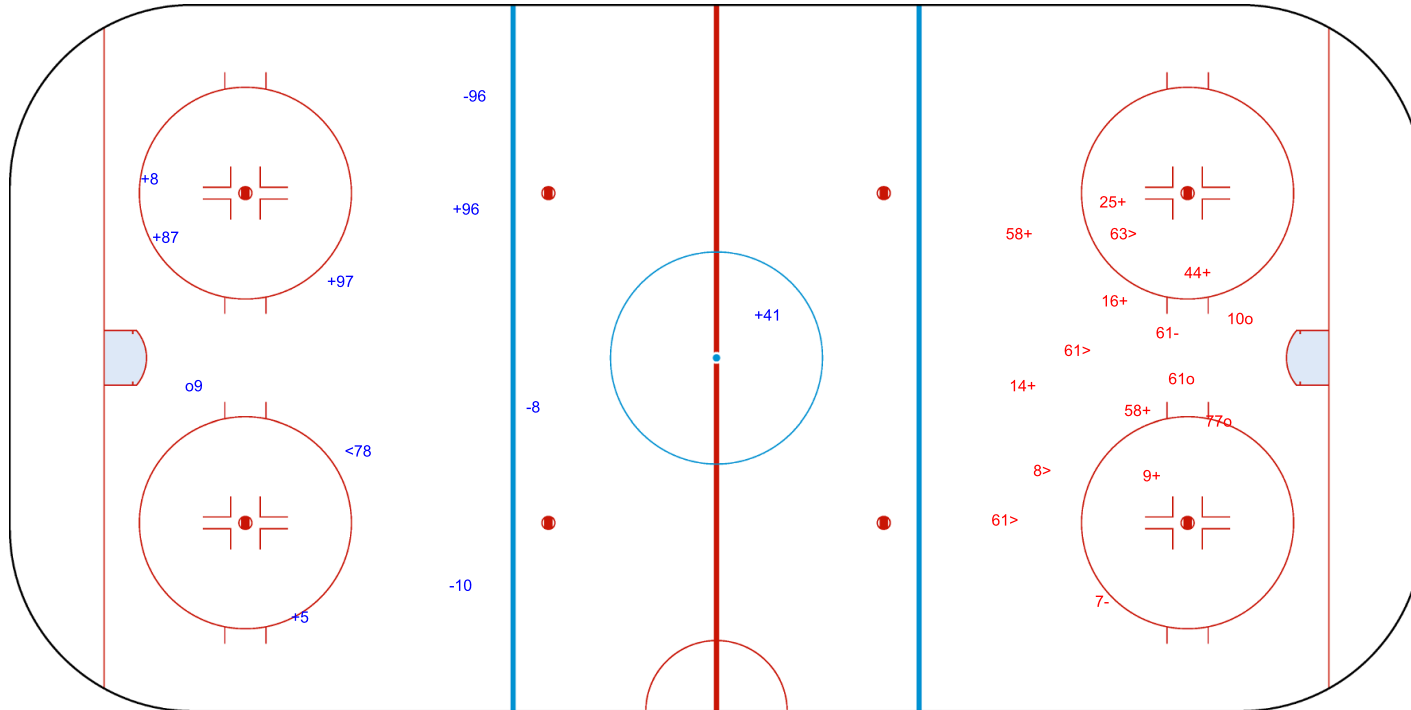

Shots by KRE
Goals (o): 1   SSG (+): 6
SSP (<): 1   SPG (-): 3

GK 47 of OSW

OSW → 3rd Period ← KRE

Shots by OSW
Goals (o): 3   SSG (+): 7
SSP (>): 4   SPG (-): 2

GK 88 of KRE

Legend:		
GK	Goalkeeper	
SPG	Shots past goal	
SSG	Shots saved by goalkeeper	
SSP	Shots saved by player