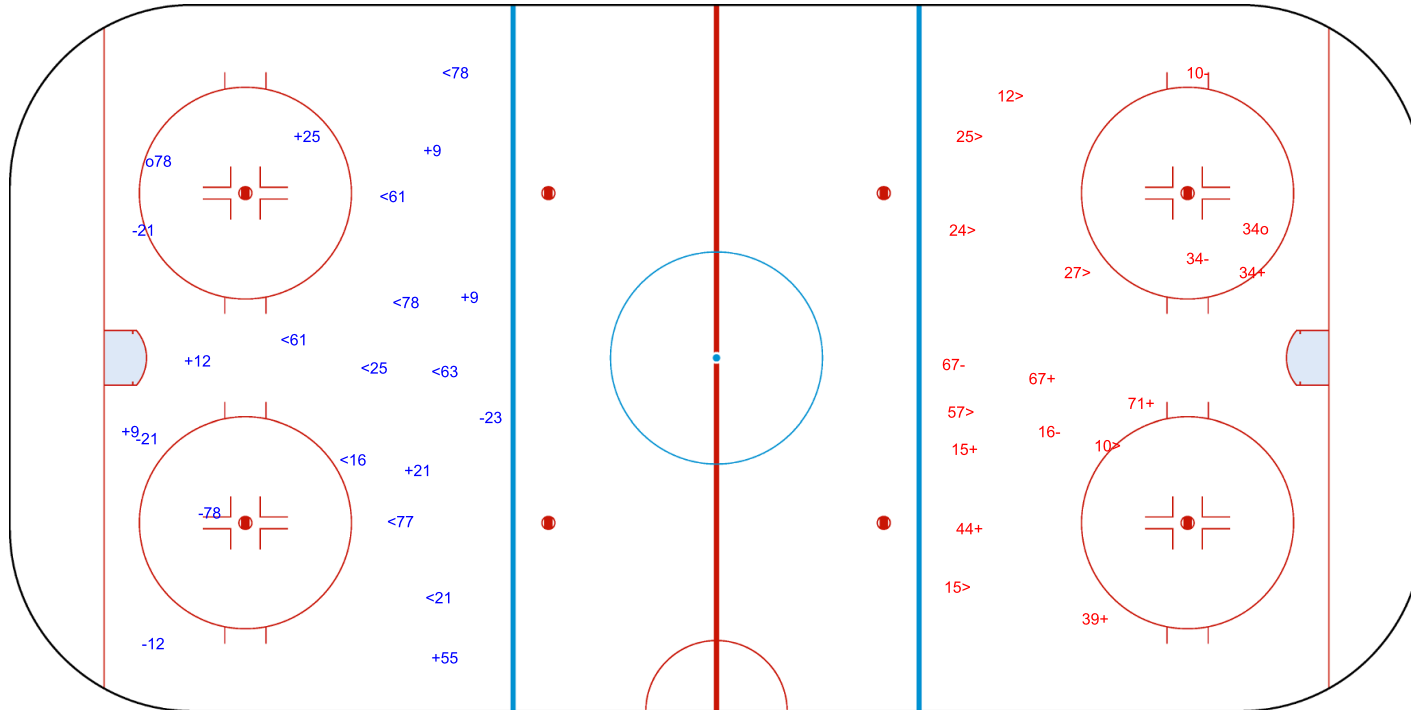

SSP (<): 9 SPG (-): 5

GK 29 of NIT

2nd Period

Shots by NIT

Goals (o): 1 SSG (+): 6

SSP (>): 7 SPG (-): 4

GK 47 of OSW

Shots by NIT
Goals (o): 1 SSG (+): 8
SSP (<): 0 SPG (-): 2