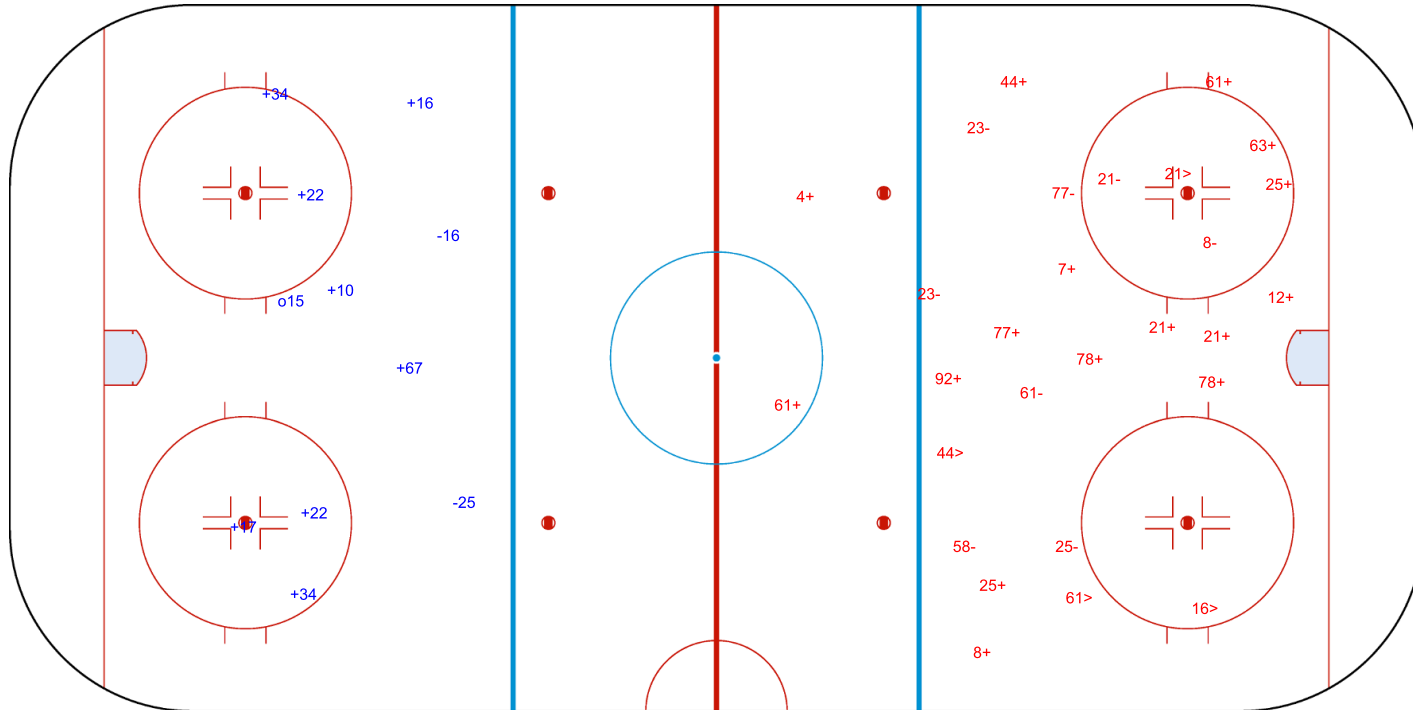

Shots by NIT
Goals (o): 1   SSG (+): 8
SSP (<): 0   SPG (-): 2

GK 47 of OSW

OSW → 3rd Period ← NIT

Shots by OSW
Goals (o): 0   SSG (+): 16
SSP (>): 4   SPG (-): 8

GK 29 of NIT

Legend:	
GK	Goalkeeper
SPG	Shots past goal
SSG	Shots saved by goalkeeper
SSP	Shots saved by player