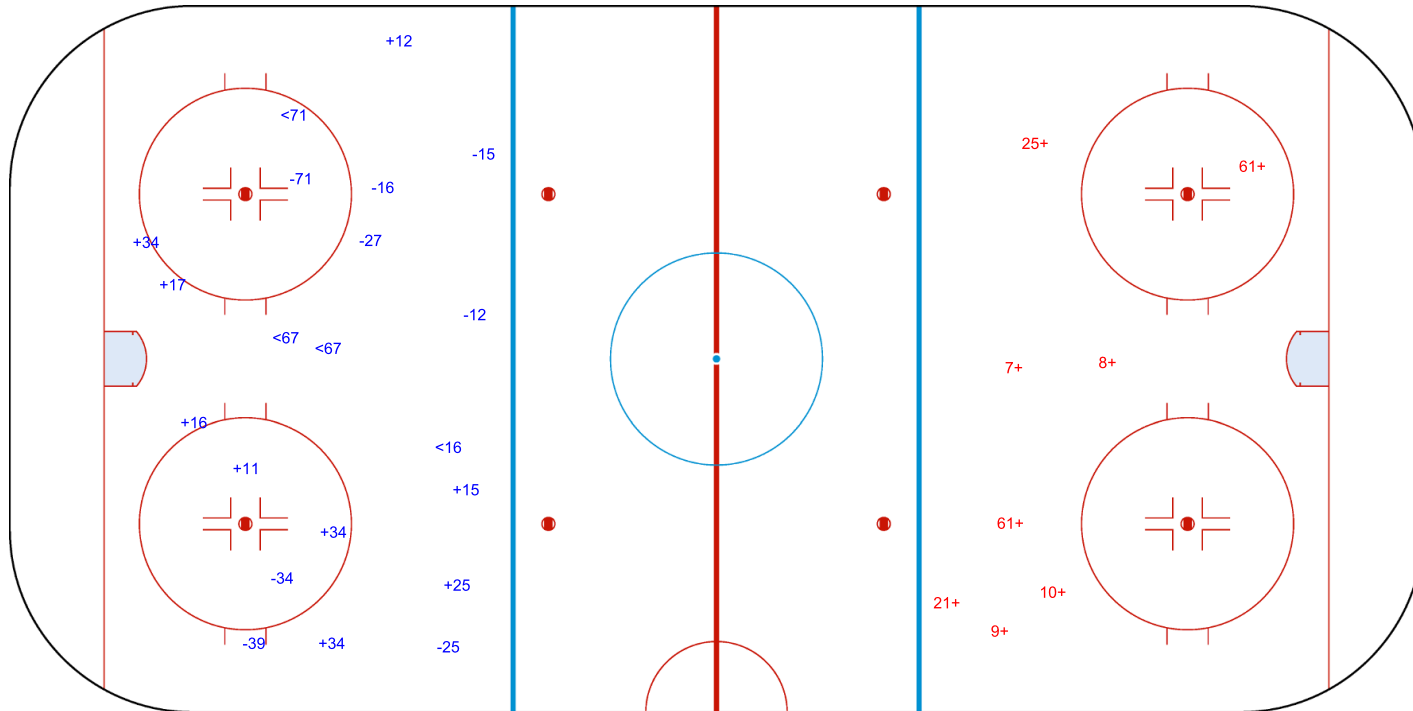

SHOT CHART
OSW - NIT

Shots by NIT
Goals (o): 0
SSP (<): 4
SSG (+): 9
SPG (-): 8

GK 47 of OSW

1st Period

Shots by OSW
Goals (o): 0
SSP (>): 0
SSG (+): 8
SPG (-): 0

GK 29 of NIT

Shots by OSW

Goals (o): 1 SSG (+): 7