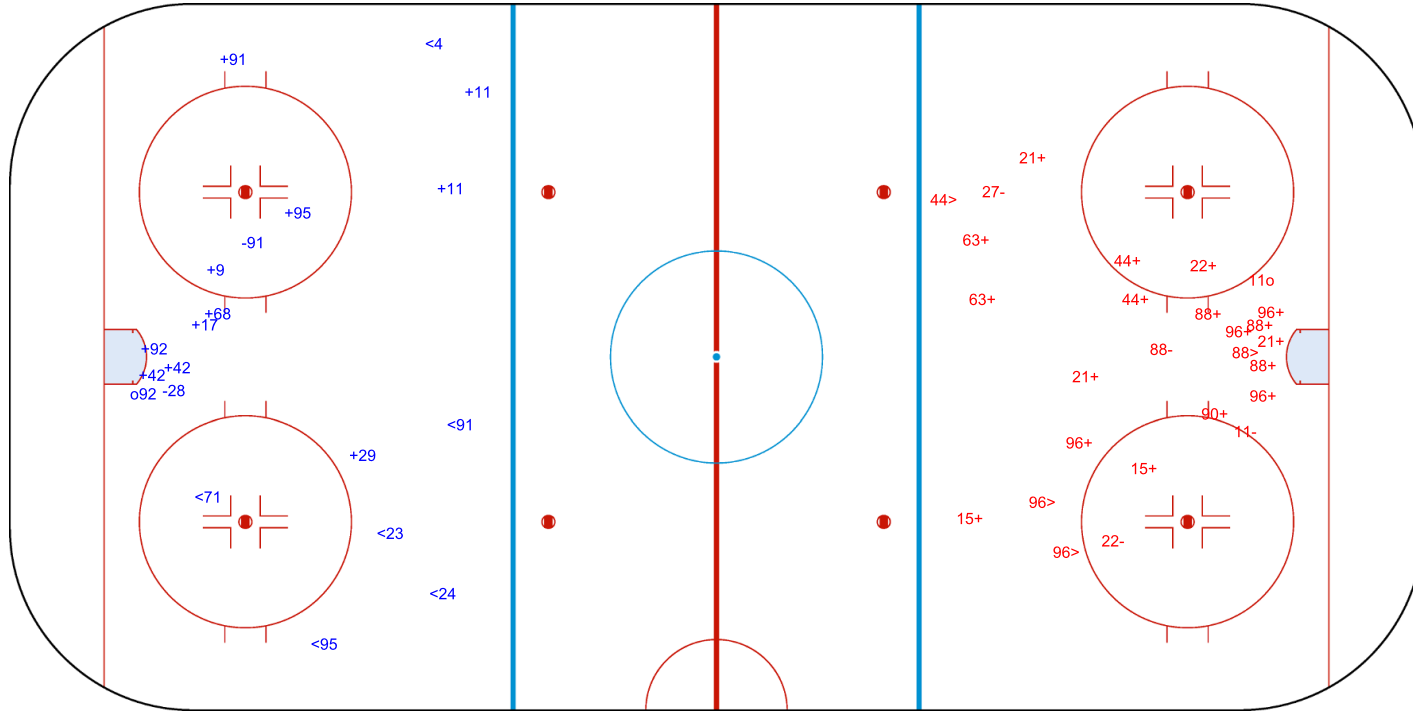

SHOT CHART
CAR - ASI

ASI → 1st Period ← CAR

Shots by CAR
Goals (o): 3 SSG (+): 5
SSP (<): 3 SPG (-): 1

Shots by ASI
Goals (o): 0 SSG (+): 12
SSP (>): 2 SPG (-): 6

o91 o21
o96

GK 37 of ASI

GK 31 of CAR

Shots by ASI
Goals (o): 1
SSP (<): 6
SPG (-): 2

CAR → 2nd Period ← ASI

Shots by CAR
Goals (o): 1
SSP (>): 4
SPG (-): 4

GK 31 of CAR

GK 37 of ASI

Shots by CAR

Goals (o): 3 SSG (+): 5
SSP (<): 2 SPG (-): 4

GK 37 of ASI

ASI → 3rd Period ← CAR