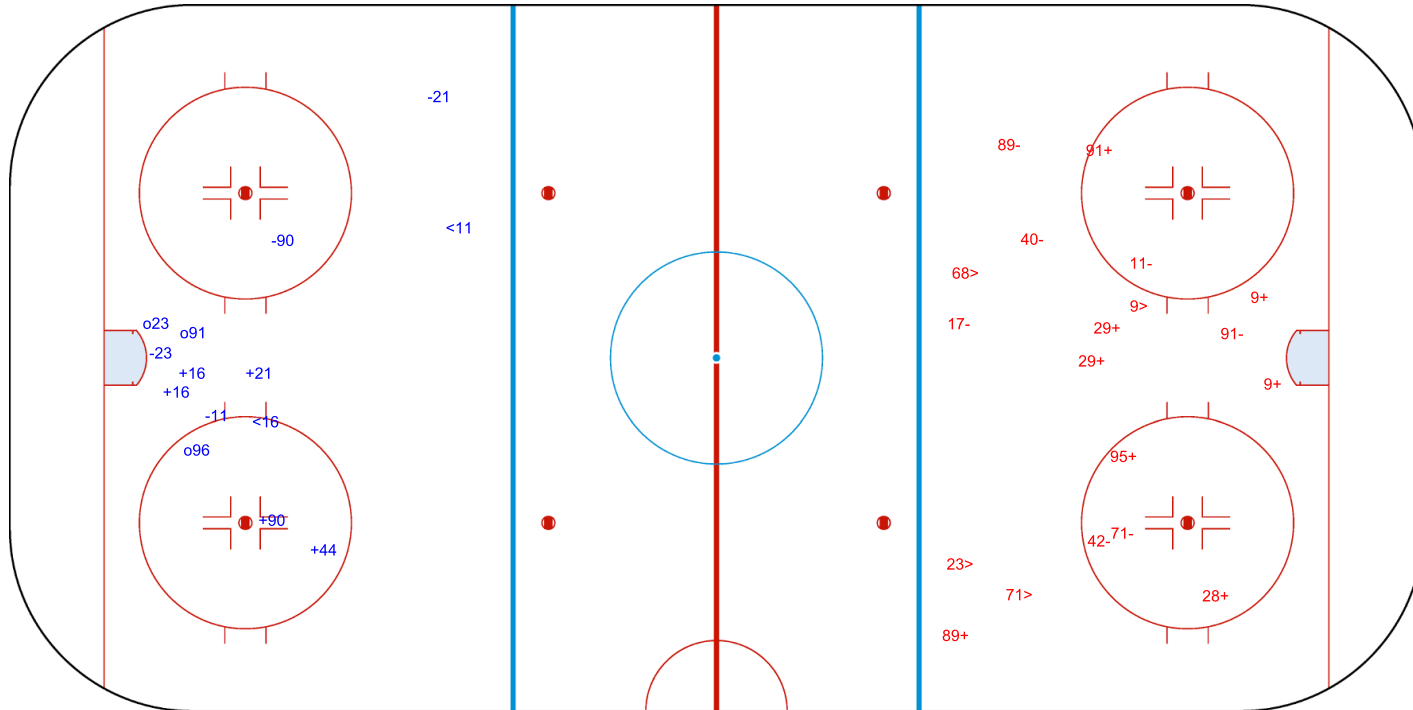

Shots by CAR

Goals (o): 3   SSG (+): 5
SSP (<): 2   SPG (-): 4

GK 37 of ASI

ASI → 3rd Period ← CAR

Shots by ASI

Goals (o): 0   SSG (+): 8
SSP (>): 4   SPG (-): 7

GK 31 of CAR

Legend:	GK Goalkeeper	SPG Shots past goal	SSG Shots saved by goalkeeper	SSP Shots saved by player