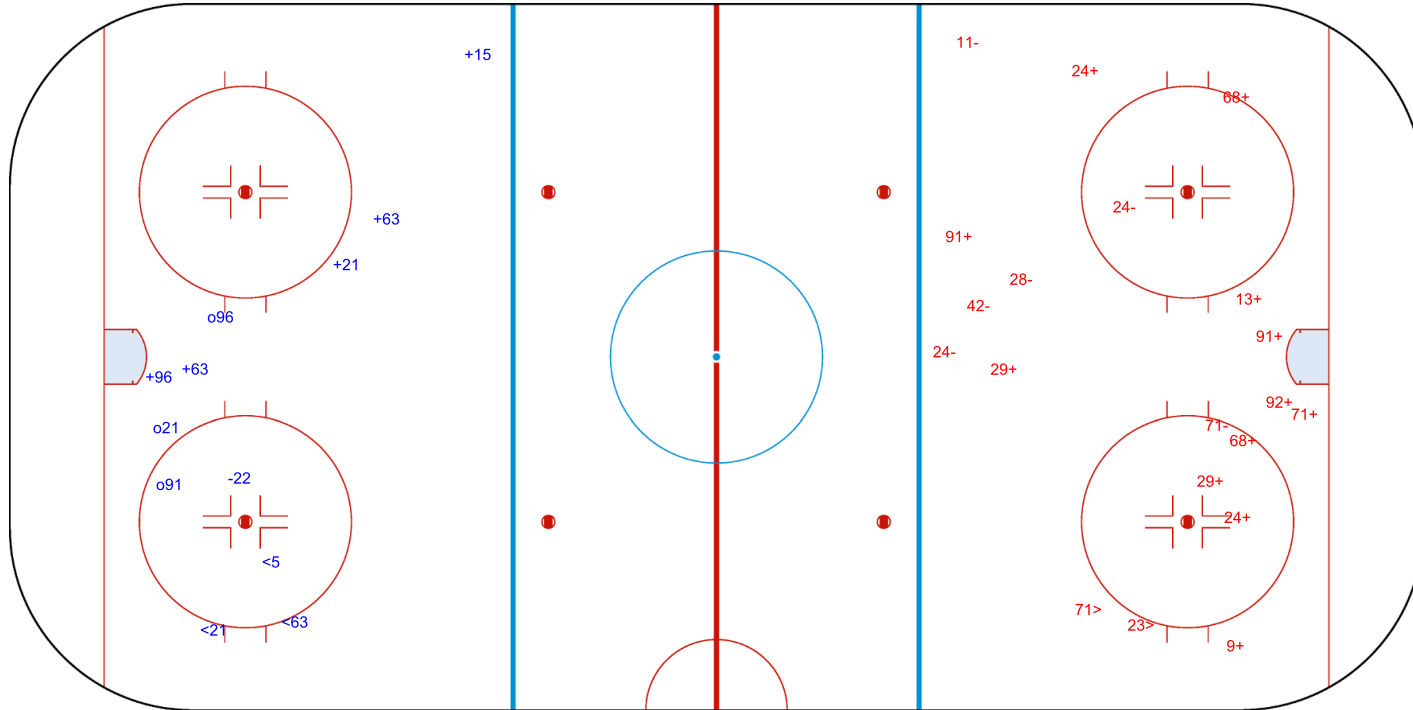

SHOT CHART
CAR - ASI

ASI → 1st Period ← CAR

Shots by CAR
Goals (o): 3 SSG (+): 5
SSP (<): 3 SPG (-): 1

Shots by ASI
Goals (o): 0 SSG (+): 12
SSP (>): 2 SPG (-): 6

o91 o21
o96

GK 37 of ASI

GK 31 of CAR

Shots by ASI
Goals (o): 1
SSP (<): 6
SPG (-): 2

CAR → 2nd Period ← ASI

Shots by CAR
Goals (o): 1
SSP (>): 4
SPG (-): 4

GK 31 of CAR

GK 37 of ASI

Shots by CAR

Goals (o): 3 SSG (+): 5
SSP (<): 2 SPG (-): 4

GK 37 of ASI

ASI → 3rd Period ← CAR