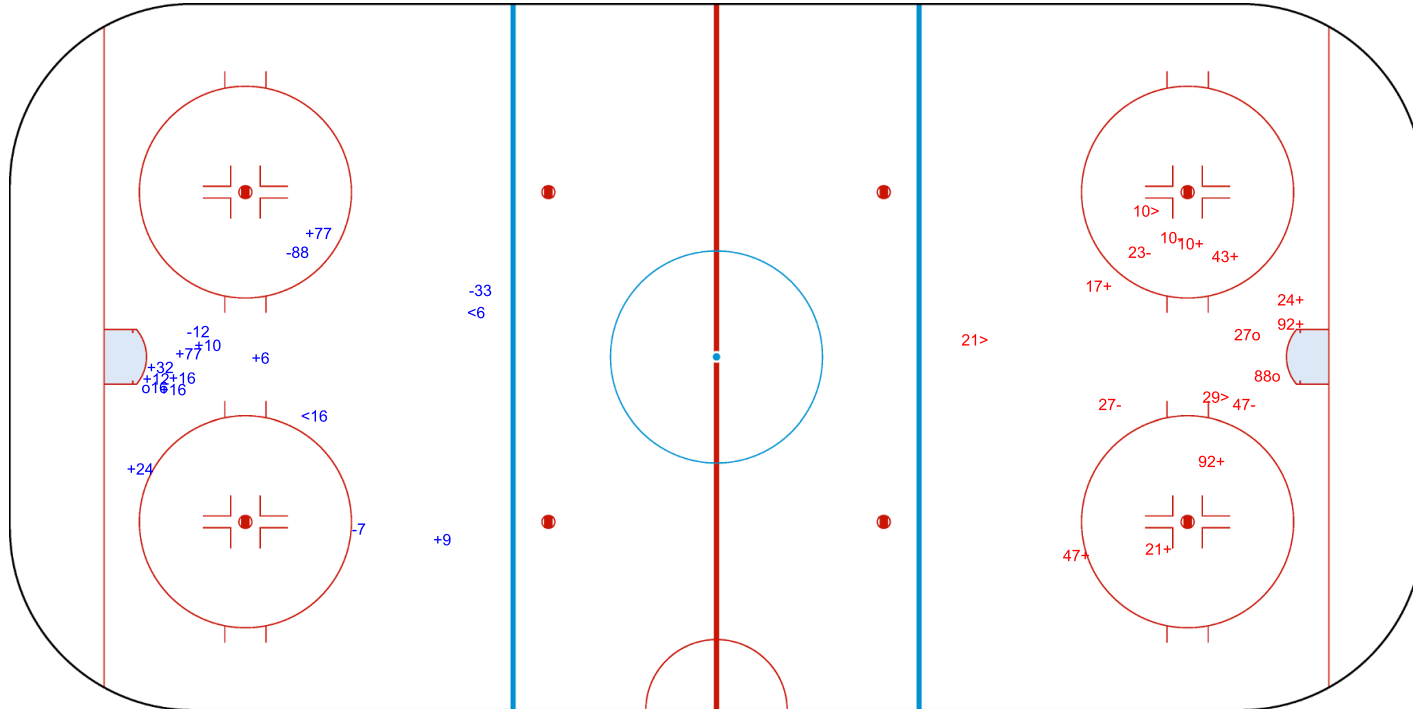

SHOT CHART
 CAN - FIN

Shots by CAN
 Goals (o): 1 SSG (+): 16
 SSP (-): 2 SPG (-): 8

GK 1 of FIN

1st Period

Shots by FIN
 Goals (o): 0 SSG (+): 7
 SSP (>): 2 SPG (-): 2

GK 35 of CAN

Shots by FIN
 Goals (o): 1
 SSP (<): 2
 SSG (+): 10
 SPG (-): 4

GK 35 of CAN

CAN → 2nd Period ← FIN

Shots by CAN
 Goals (o): 2
 SSP (>): 3
 SSG (+): 8
 SPG (-): 4

GK 1 of FIN

Shots by CAN

Goals (o): 1 SSG (+): 8
 SSP (-): 5 SPG (-): 7

GK 1 of FIN

FIN → 3rd Period ← CAN