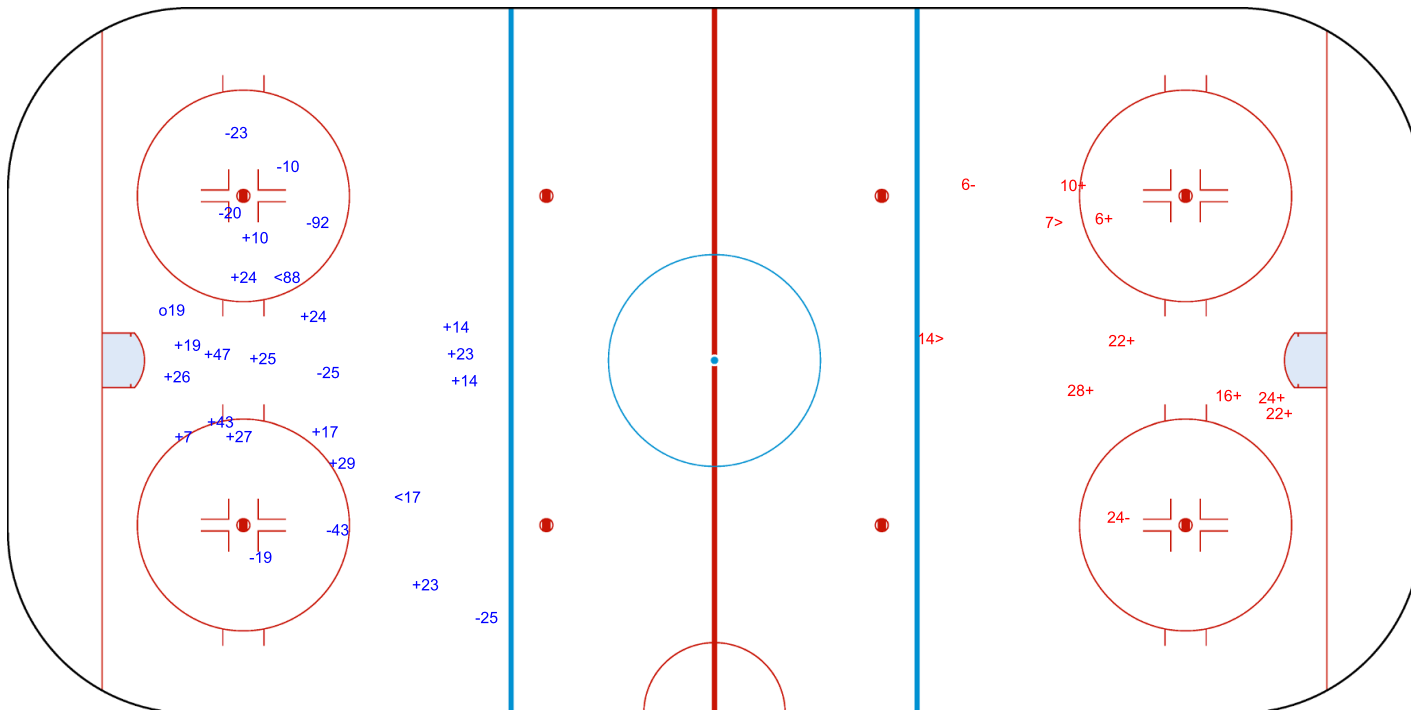

SHOT CHART
 CAN - FIN

Shots by CAN
 Goals (o): 1 SSG (+): 16
 SSP (-): 2 SPG (-): 8

GK 1 of FIN

1st Period

Shots by FIN
 Goals (o): 0 SSG (+): 7
 SSP (>): 2 SPG (-): 2

GK 35 of CAN

Shots by FIN
 Goals (o): 1
 SSP (<): 2
 SSG (+): 10
 SPG (-): 4

GK 35 of CAN

CAN → 2nd Period ← FIN

Shots by CAN
 Goals (o): 2
 SSP (>): 3
 SSG (+): 8
 SPG (-): 4

GK 1 of FIN

Shots by CAN

Goals (o): 1 SSG (+): 8
 SSP (-): 5 SPG (-): 7

GK 1 of FIN

FIN → 3rd Period ← CAN