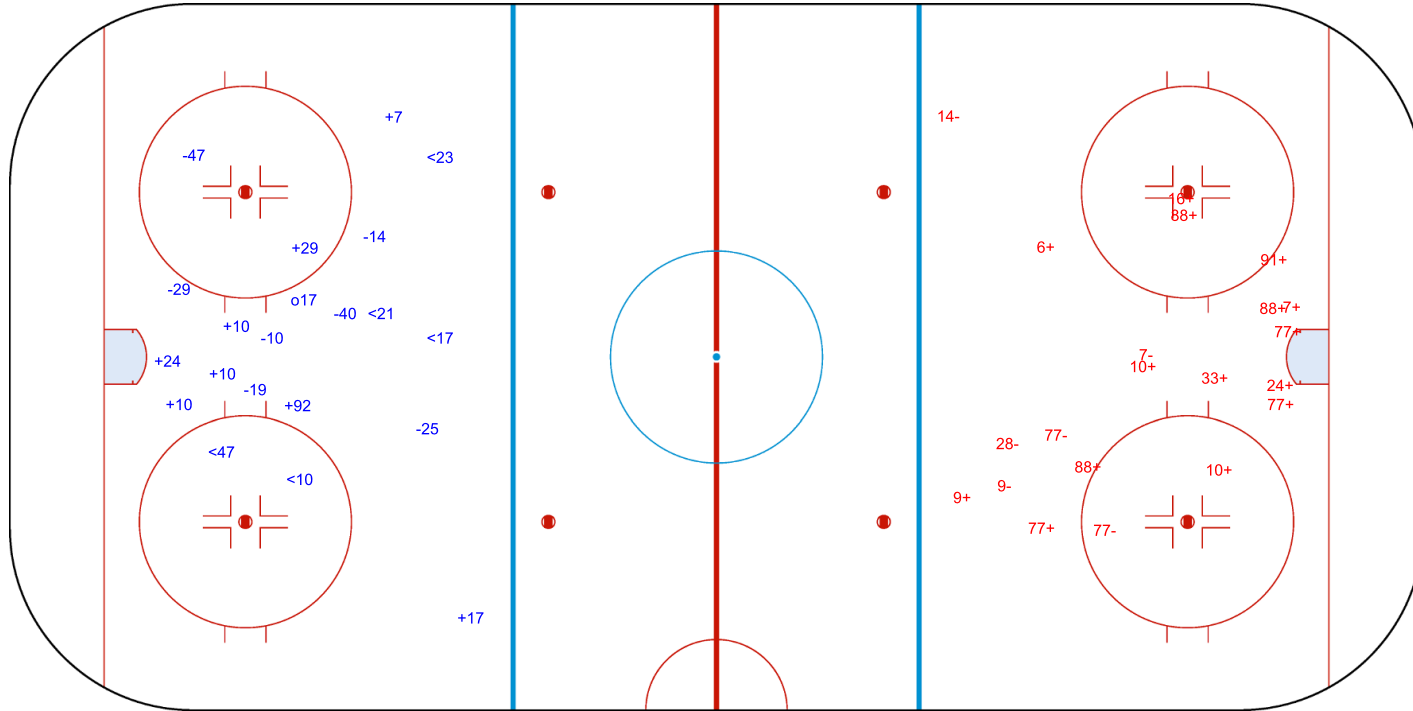

Shots by CAN

Goals (o): 1   SSG (+): 8
SSP (-): 5   SPG (-): 7

GK 1 of FIN

FIN → 3rd Period ← CAN

Shots by FIN

Goals (o): 0   SSG (+): 15
SSP (>): 0   SPG (-): 6

GK 35 of CAN

Legend:		
GK	Goalkeeper	
SPG	Shots past goal	
SSG	Shots saved by goalkeeper	
SSP	Shots saved by player