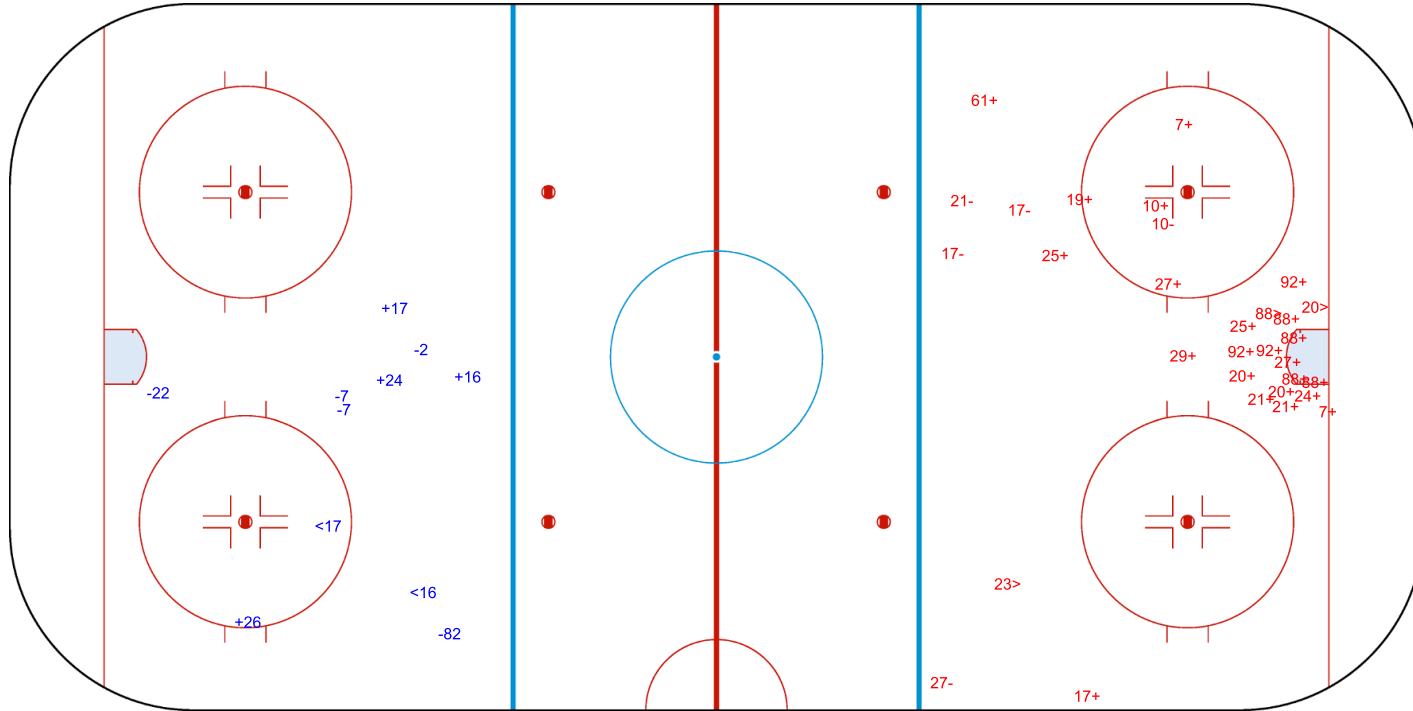

SHOT CHART  
 SUI - CAN

Shots by CAN  
 Goals (o): 2  
 SSP (-): 2

SSG (+): 6  
 SPG (-): 7

GK 20 of SUI

1st Period

Shots by SUI  
 Goals (o): 0  
 SSP (>): 1

SSG (+): 3  
 SPG (-): 3

GK 38 of CAN

Shots by SUI  
 Goals (o): 0    SSG (+): 4  
 SSP (<): 2    SPG (-): 5

GK 38 of CAN

**CAN** →    **2nd Period**    ← **SUI**

Shots by CAN  
 Goals (o): 0    SSG (+): 23  
 SSP (>): 3    SPG (-): 5

GK 20 of SUI