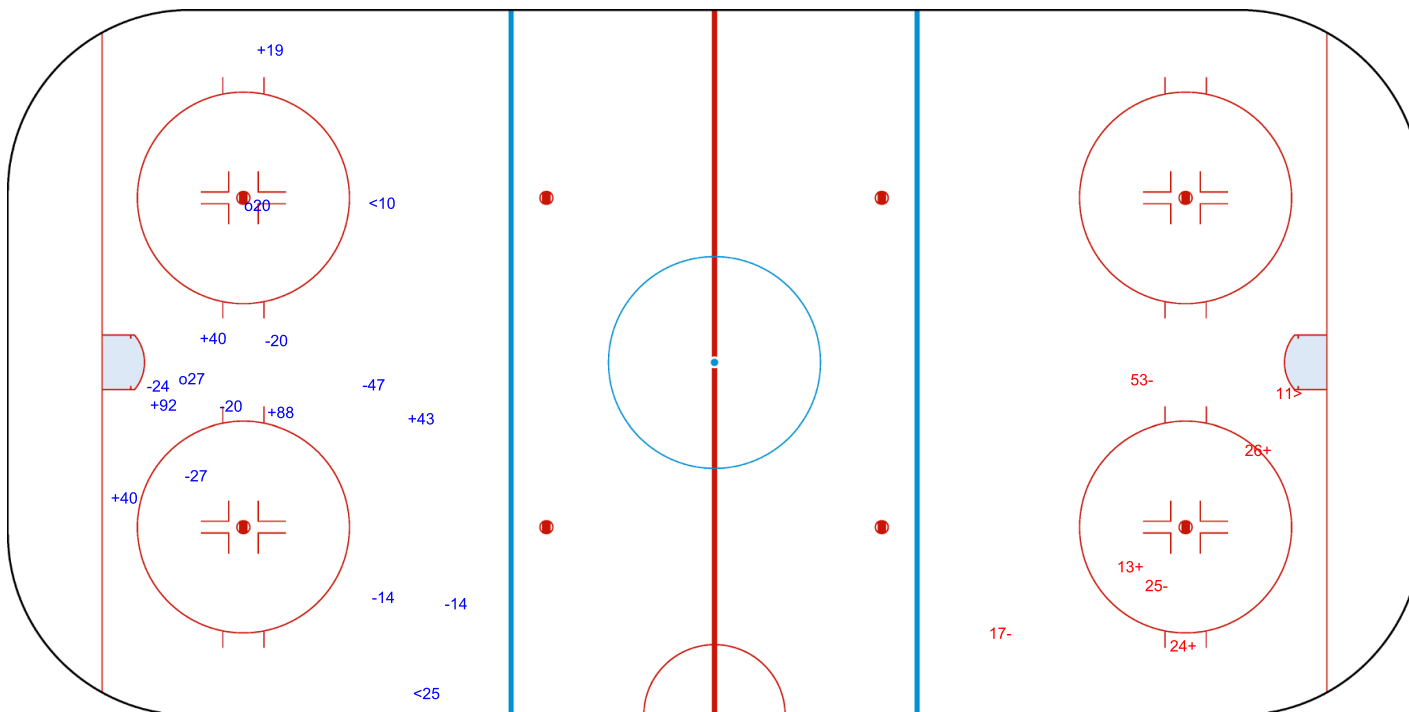

SHOT CHART  
 SUI - CAN

Shots by CAN  
 Goals (o): 2  
 SSP (-): 2

SSG (+): 6  
 SPG (-): 7

GK 20 of SUI

1st Period

Shots by SUI  
 Goals (o): 0  
 SSP (>): 1

SSG (+): 3  
 SPG (-): 3

GK 38 of CAN

Shots by SUI  
 Goals (o): 0    SSG (+): 4  
 SSP (<): 2    SPG (-): 5

GK 38 of CAN

**CAN** →    **2nd Period**    ← **SUI**

Shots by CAN  
 Goals (o): 0    SSG (+): 23  
 SSP (>): 3    SPG (-): 5

GK 20 of SUI