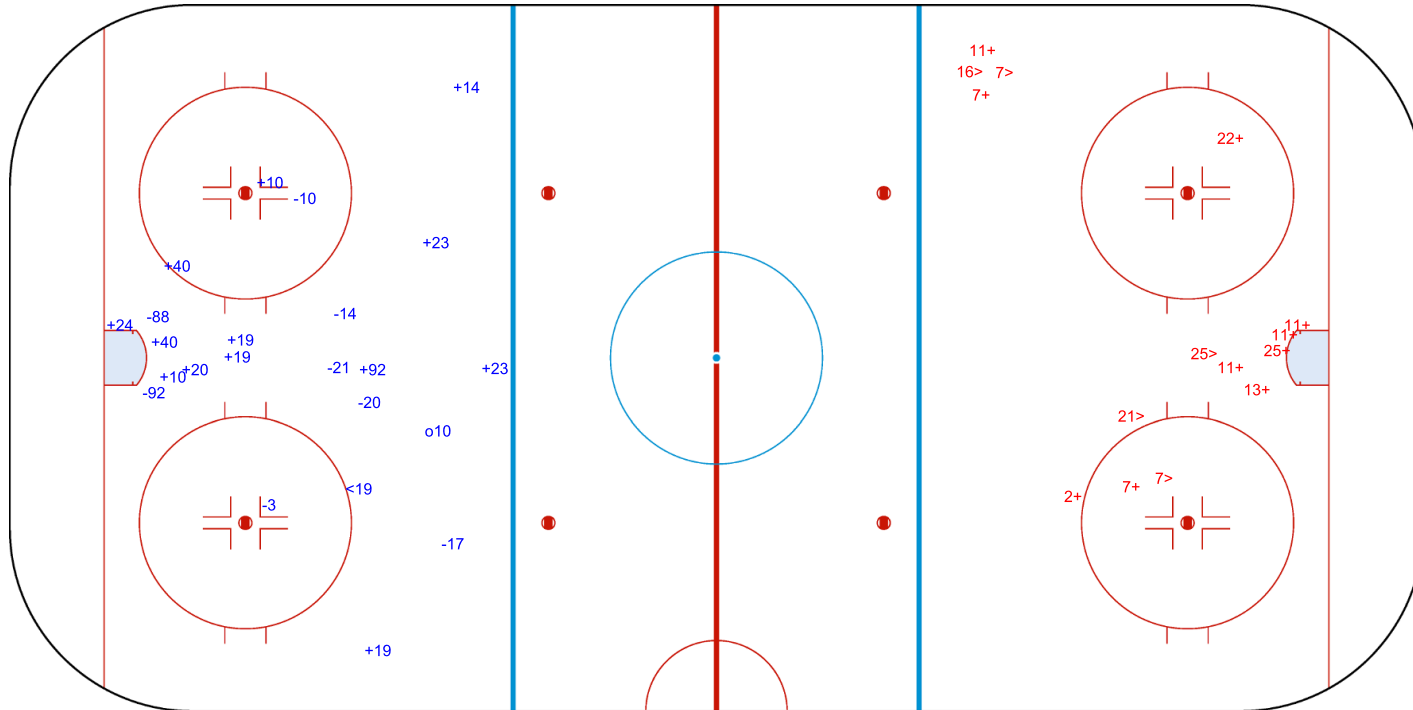

Shots by CAN

Goals (o): 1    SSG (+): 13  
 SSP (-): 1    SPG (-): 8

GK 20 of SUI

ENG

SUI → 3rd Period ← CAN

Shots by SUI

Goals (o): 0    SSG (+): 10  
 SSP (>): 5    SPG (-): 0

GK 38 of CAN

Legend:	
<b>ENG</b>	Empty net goal
<b>GK</b>	Goalkeeper
<b>SPG</b>	Shots past goal
<b>SSG</b>	Shots saved by goalkeeper
<b>SSP</b>	Shots saved by player