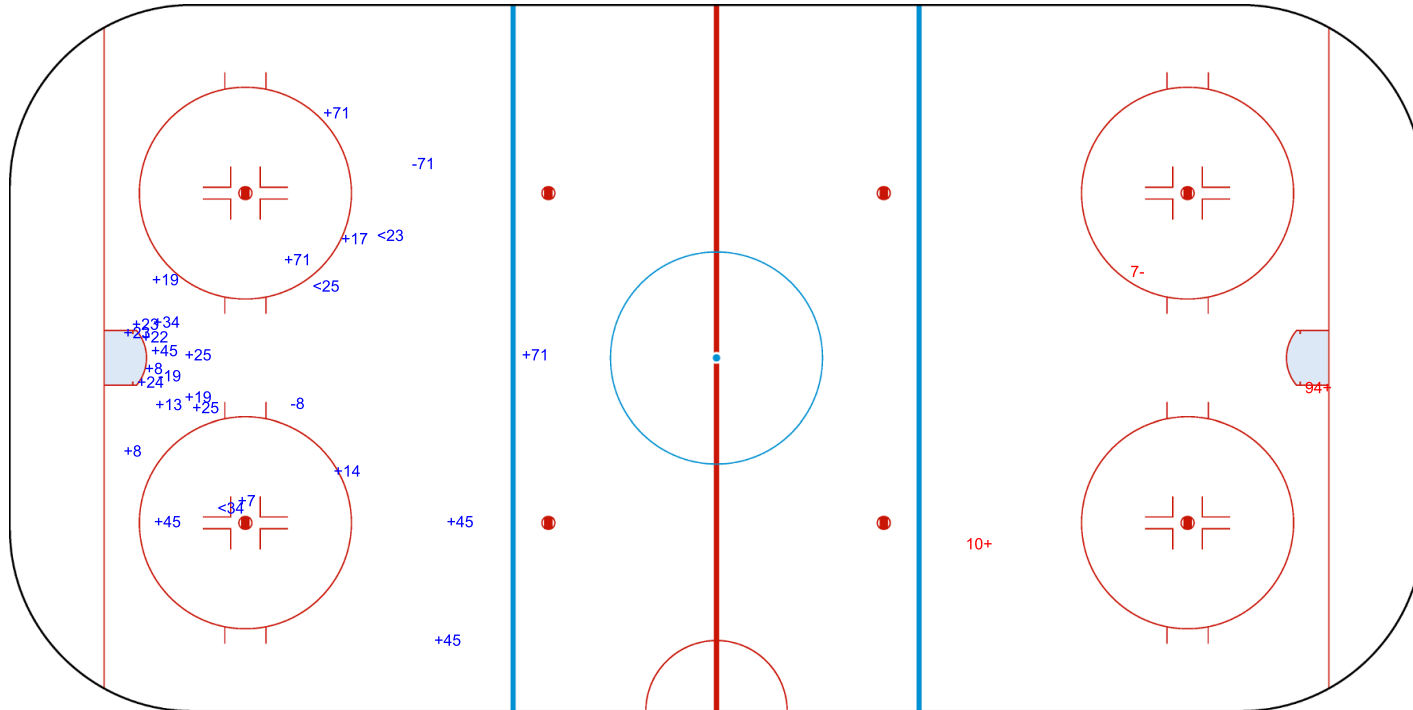

GK 30 of CHN

Shots by SWE

Goals (o): 0 SSG (+): 22
 SSP (-): 3 SPG (-): 3

GK 30 of CHN

3rd Period

Shots by CHN

Goals (o): 0 SSG (+): 2
 SSP (>): 0 SPG (-): 1

GK 31 of SWE