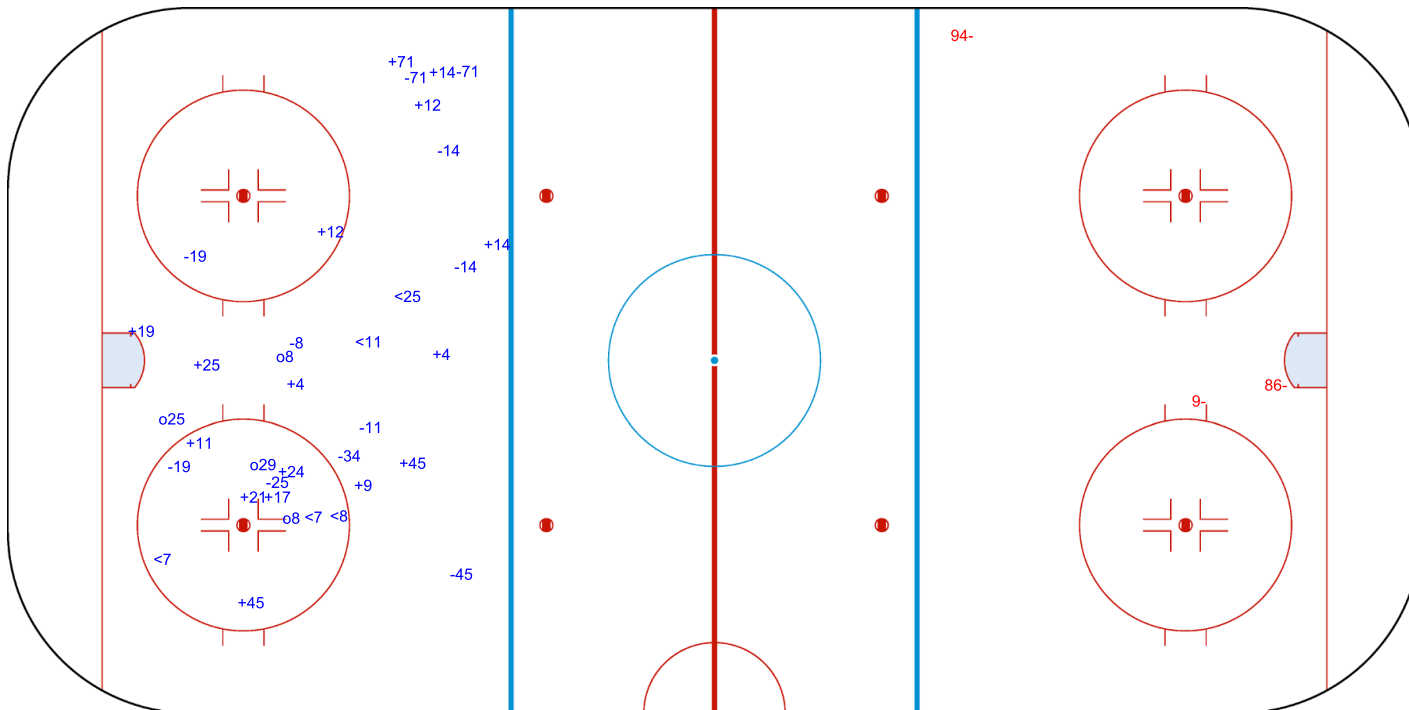

SHOT CHART

SWE - CHN

1st Period

Shots by SWE

Goals (o): 4 SSG (+): 16
 SSP (-): 5 SPG (-): 11

GK 29 of CHN

Shots by CHN

Goals (o): 0 SSG (+): 0
 SSP (>): 0 SPG (-): 3

GK 31 of SWE

Shots by CHN

Goals (o): 1 SSG (+): 3
 SSP (<): 3 SPG (-): 1

GK 31 of SWE

SWE **2nd Period** **CHN**

Shots by SWE

Goals (o): 4 SSG (+): 10
 SSP (>): 8 SPG (-): 11

GK 29 of CHN