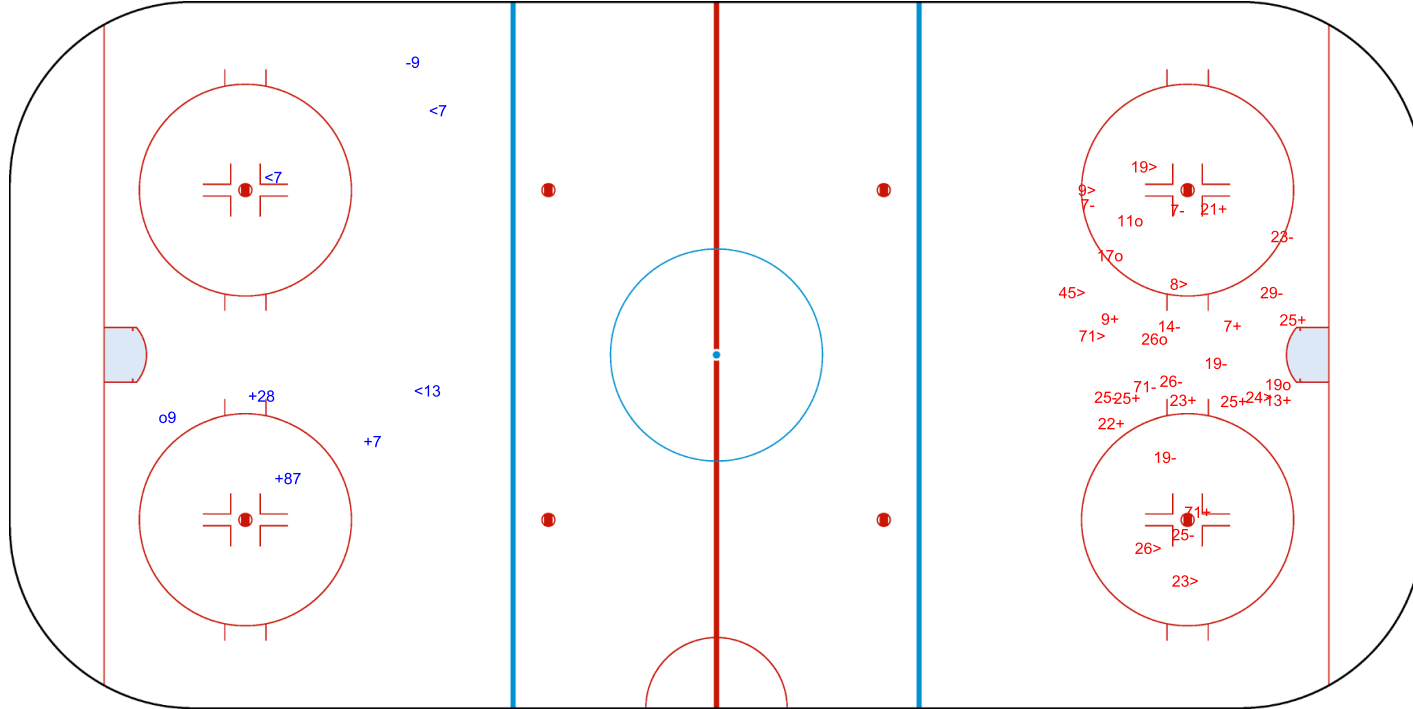

GK 31 of SWE

Shots by CHN

Goals (o): 1 SSG (+): 3
 SSP (<): 3 SPG (-): 1

GK 31 of SWE

SWE **2nd Period** **CHN**

Shots by SWE

Goals (o): 4 SSG (+): 10
 SSP (>): 8 SPG (-): 11

GK 29 of CHN