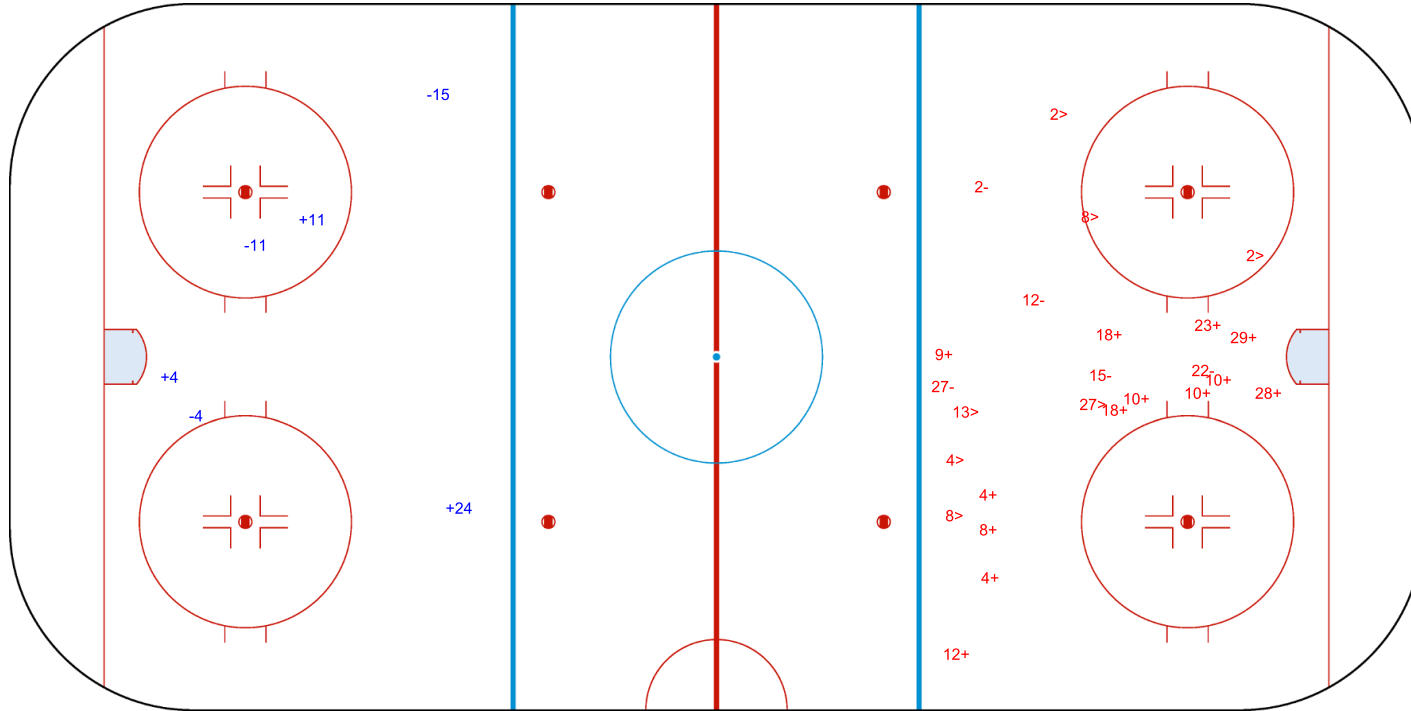

Shots by GER

Goals (o): 0   SSG (+): 3
SSP (<): 0   SPG (-): 3

GK 31 of FIN

2nd Period

Shots by FIN

Goals (o): 0   SSG (+): 13
SSP (>): 7   SPG (-): 5

GK 29 of GER