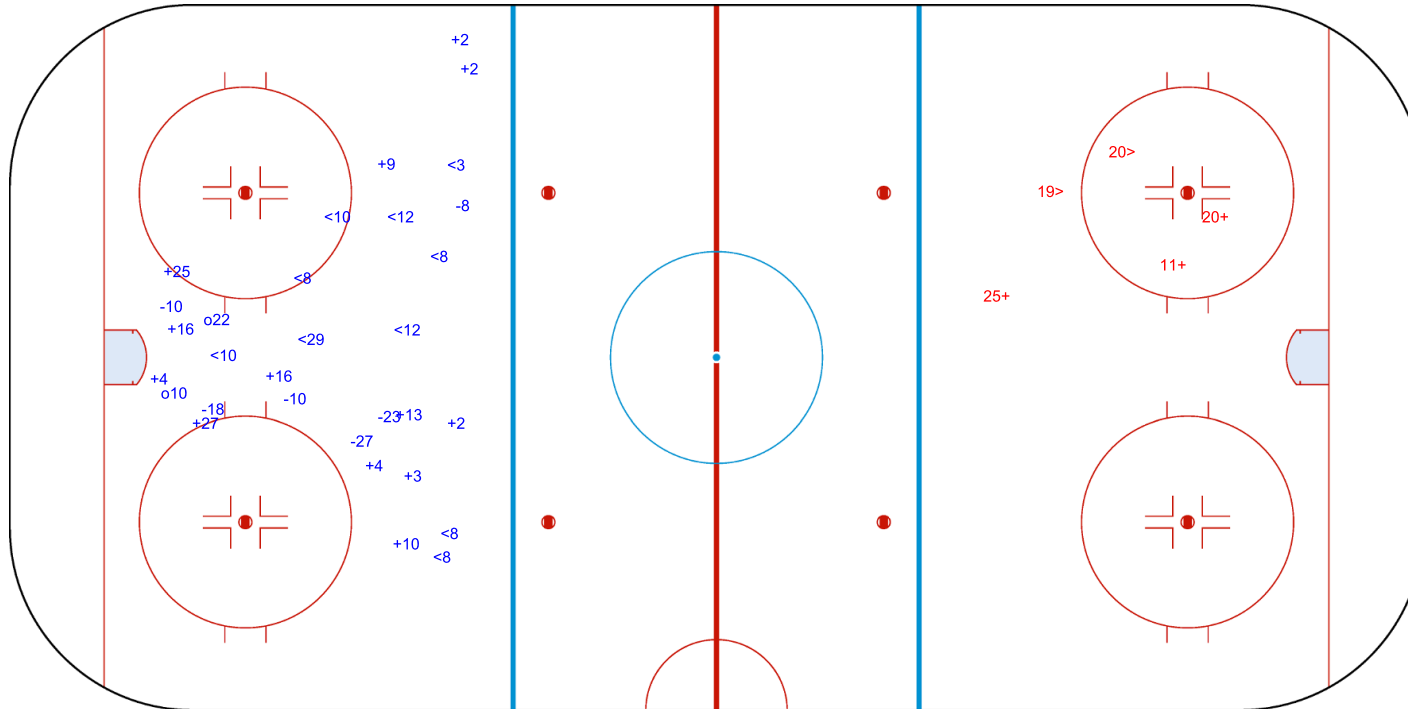

SHOT CHART

FIN - GER

1st Period

Shots by FIN
Goals (o): 2 SSG (+): 13
SSP (<): 10 SPG (-): 6

Shots by GER
Goals (o): 0 SSG (+): 3
SSP (>): 2 SPG (-): 0

GK 29 of GER

GK 31 of FIN

Shots by GER