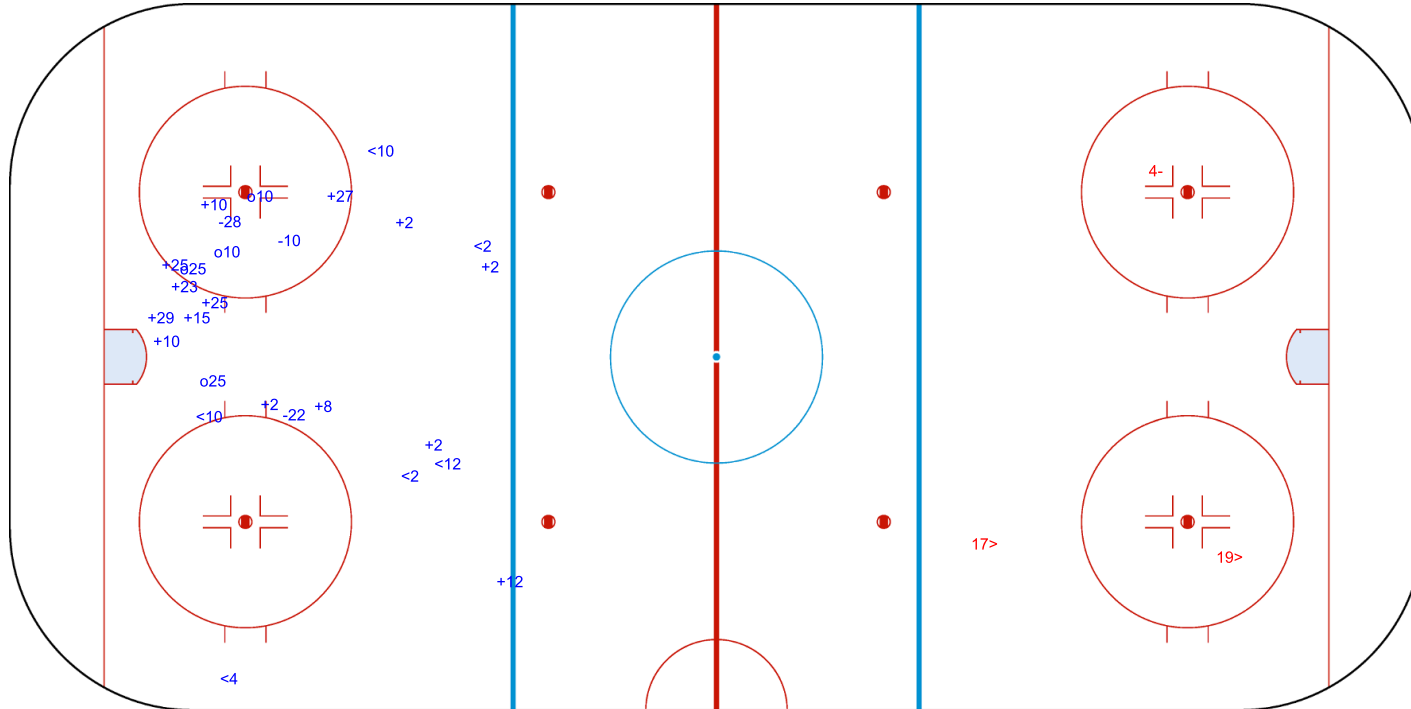

Shots by FIN
Goals (o): 4
SSP (<): 6
SSG (+): 14
SPG (-): 3

GK 29 of GER

3rd Period

Shots by GER
Goals (o): 0
SSP (>): 2
SSG (+): 0
SPG (-): 1

GK 31 of FIN

Legend:	GK Goalkeeper	SPG Shots past goal	SSG Shots saved by goalkeeper	SSP Shots saved by player