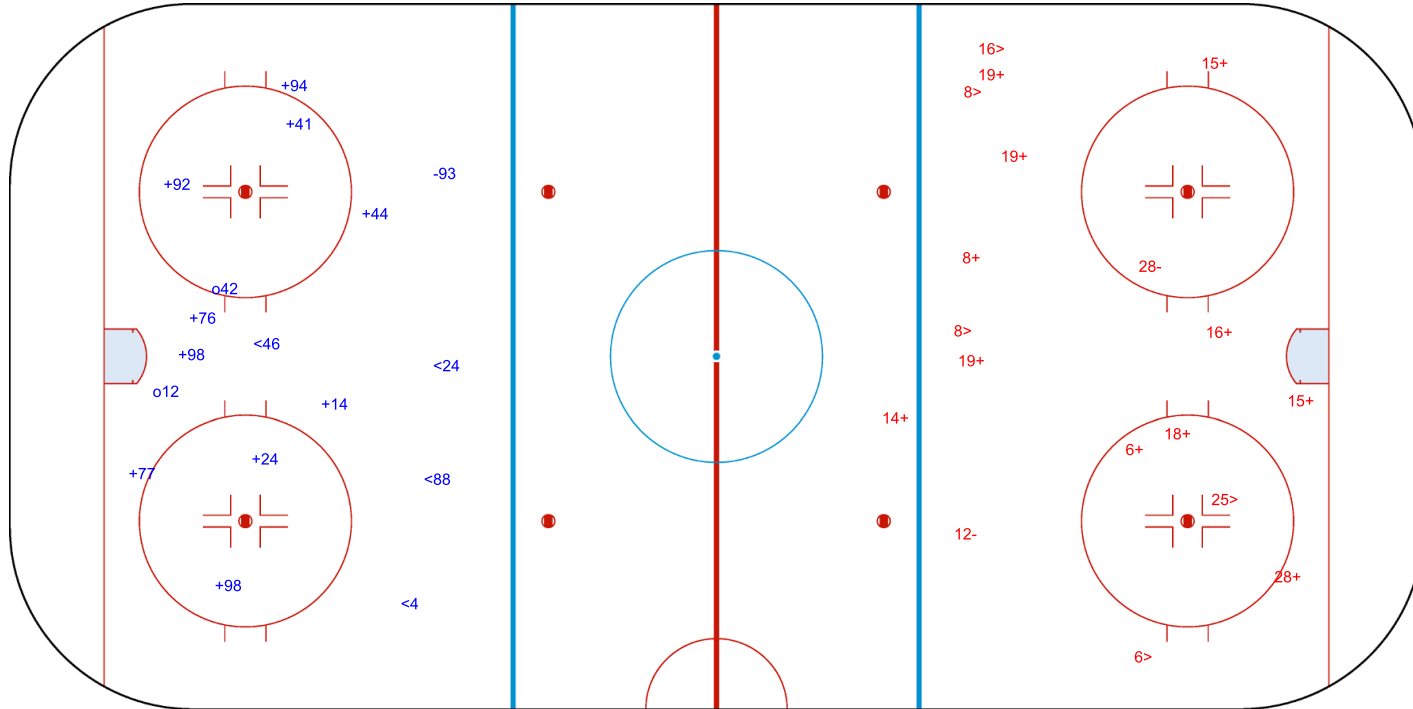

SHOT CHART
SLO - JPN

Shots by SLO
Goals (o): 2
SSP (<): 4
SSG (+): 10
SPG (-): 1

GK 1 of JPN

1st Period

Shots by JPN
Goals (o): 0
SSP (>): 5
SSG (+): 11
SPG (-): 2

GK 32 of SLO

Shots by JPN

Goals (o): 1 SSG (+): 10
SSP (<): 3 SPG (-): 5

GK 32 of SLO

SLO → 2nd Period ← JPN

Shots by SLO

Goals (o): 0 SSG (+): 12
SSP (>): 6 SPG (-): 5

GK 1 of JPN

Shots by SLO

Goals (o): 1 SSG (+): 6
SSP (<): 10 SPG (-): 4

GK 1 of JPN