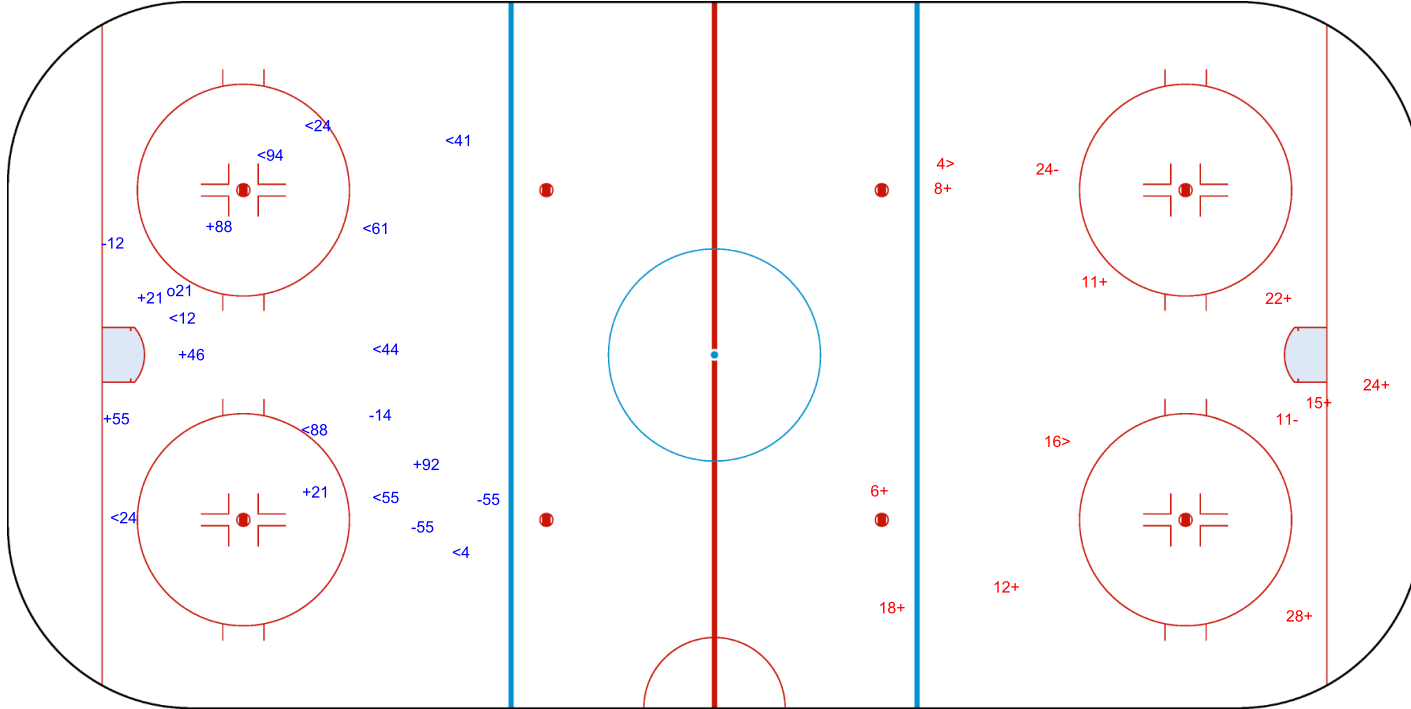

Shots by SLO

Goals (o): 1   SSG (+): 6
SSP (<): 10   SPG (-): 4

GK 1 of JPN

JPN → 3rd Period ← SLO

Shots by JPN

Goals (o): 0   SSG (+): 9
SSP (>): 2   SPG (-): 2

GK 32 of SLO

Legend:	GK Goalkeeper	SPG Shots past goal	SSG Shots saved by goalkeeper	SSP Shots saved by player