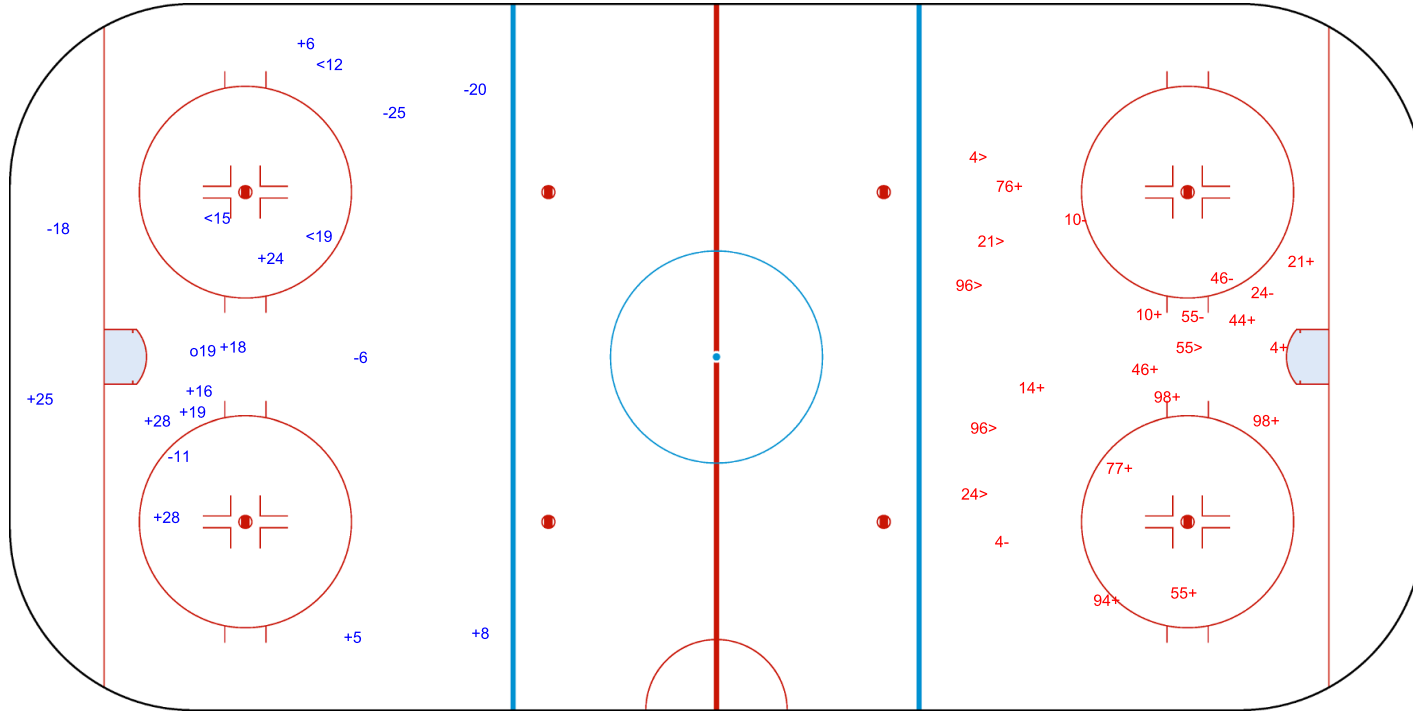

SHOT CHART
SLO - JPN

Shots by SLO
Goals (o): 2
SSP (<): 4
SSG (+): 10
SPG (-): 1

GK 1 of JPN

1st Period

Shots by JPN
Goals (o): 0
SSP (>): 5
SSG (+): 11
SPG (-): 2

GK 32 of SLO

Shots by JPN

Goals (o): 1 SSG (+): 10
SSP (<): 3 SPG (-): 5

GK 32 of SLO

SLO → 2nd Period ← JPN

Shots by SLO

Goals (o): 0 SSG (+): 12
SSP (>): 6 SPG (-): 5

GK 1 of JPN

Shots by SLO

Goals (o): 1 SSG (+): 6
SSP (<): 10 SPG (-): 4

GK 1 of JPN