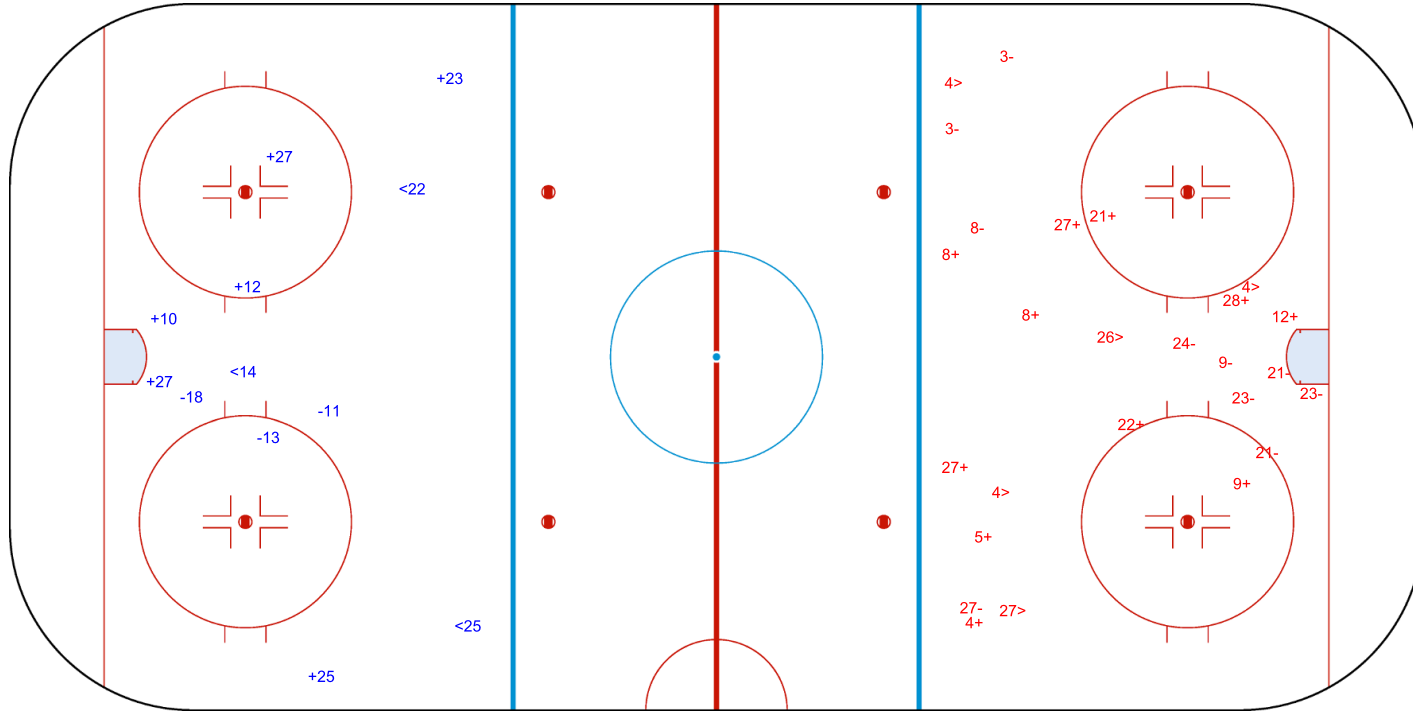

SHOT CHART
CAN - LAT

Shots by CAN
Goals (o): 2 SSG (+): 14
SSP (-): 2 SPG (-): 16

GK 1 of LAT

1st Period

Shots by LAT
Goals (o): 0 SSG (+): 12
SSP (>): 0 SPG (-): 3

GK 30 of CAN

Shots by LAT
Goals (o): 0
SSP (<): 3
SSG (+): 6
SPG (-): 3

GK 30 of CAN

2nd Period

Shots by CAN
Goals (o): 0
SSP (>): 5
SSG (+): 11
SPG (-): 10

GK 1 of LAT

Shots by CAN

Goals (o): 2 SSG (+): 9
SSP (-): 5 SPG (-): 12

GK 1 of LAT

ENG