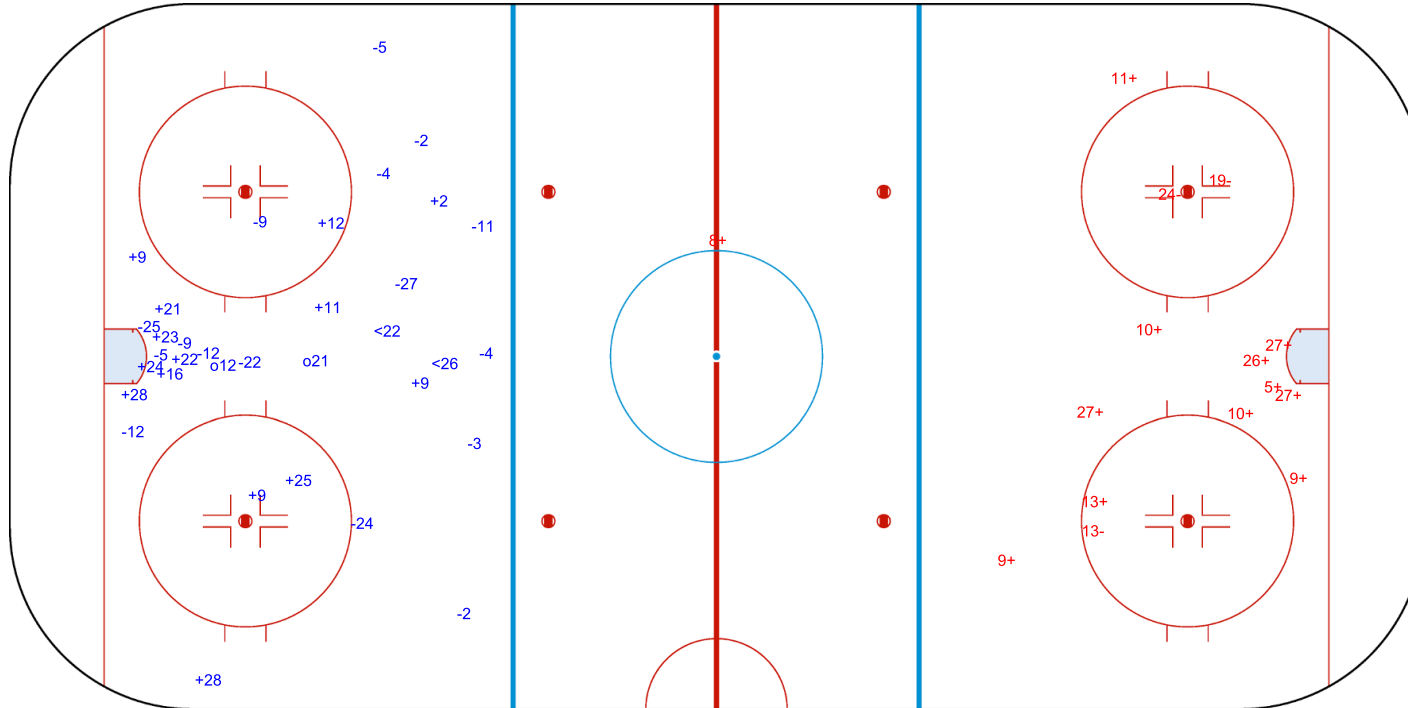

SHOT CHART
CAN - LAT

Shots by CAN
Goals (o): 2 SSG (+): 14
SSP (-): 2 SPG (-): 16

GK 1 of LAT

1st Period

Shots by LAT
Goals (o): 0 SSG (+): 12
SSP (>): 0 SPG (-): 3

GK 30 of CAN

Shots by LAT
Goals (o): 0
SSP (<): 3
SSG (+): 6
SPG (-): 3

GK 30 of CAN

2nd Period

Shots by CAN
Goals (o): 0
SSP (>): 5
SSG (+): 11
SPG (-): 10

GK 1 of LAT

Shots by CAN

Goals (o): 2 SSG (+): 9
SSP (-): 5 SPG (-): 12

GK 1 of LAT

ENG