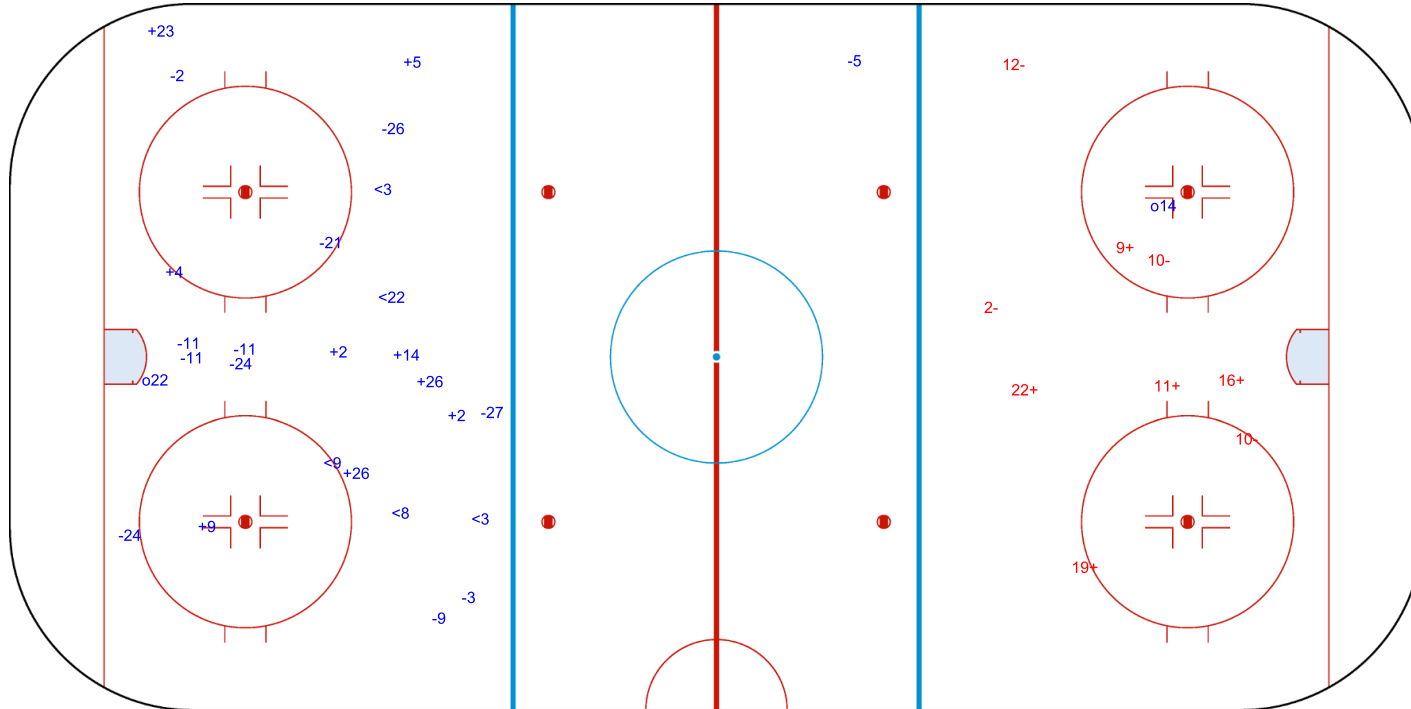

Shots by CAN

Goals (o): 2   SSG (+): 9
SSP (-): 5   SPG (-): 12

GK 1 of LAT

ENG

3rd Period

Shots by LAT

Goals (o): 0   SSG (+): 5
SSP (>): 0   SPG (-): 4

GK 30 of CAN

Legend:	ENG Empty net goal	GK Goalkeeper	SPG Shots past goal	SSG Shots saved by goalkeeper	SSP Shots saved by player