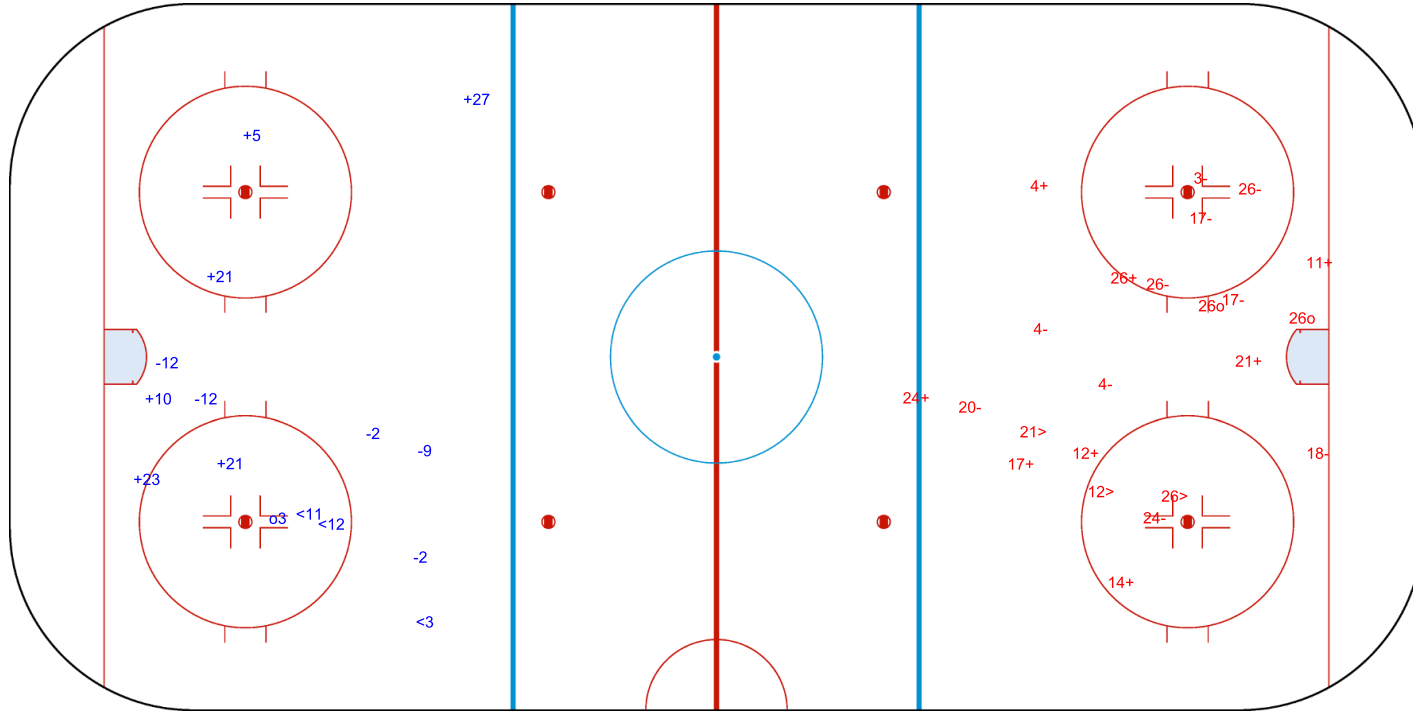

SHOT CHART
SWE - CAN

Shots by SWE
Goals (o): 1
SSP (-): 0

SSG (+): 9
SPG (-): 3

GK 30 of CAN

1st Period

Shots by CAN
Goals (o): 4
SSP (>): 0

SSG (+): 7
SPG (-): 5

GK 35 of SWE

Shots by CAN

Goals (o): 1 SSG (+): 6
SSP (-): 3 SPG (-): 5

GK 35 of SWE

SWE **2nd Period** **CAN**

Shots by SWE

Goals (o): 2 SSG (+): 8
SSP (>): 3 SPG (-): 10

GK 30 of CAN

Shots by SWE