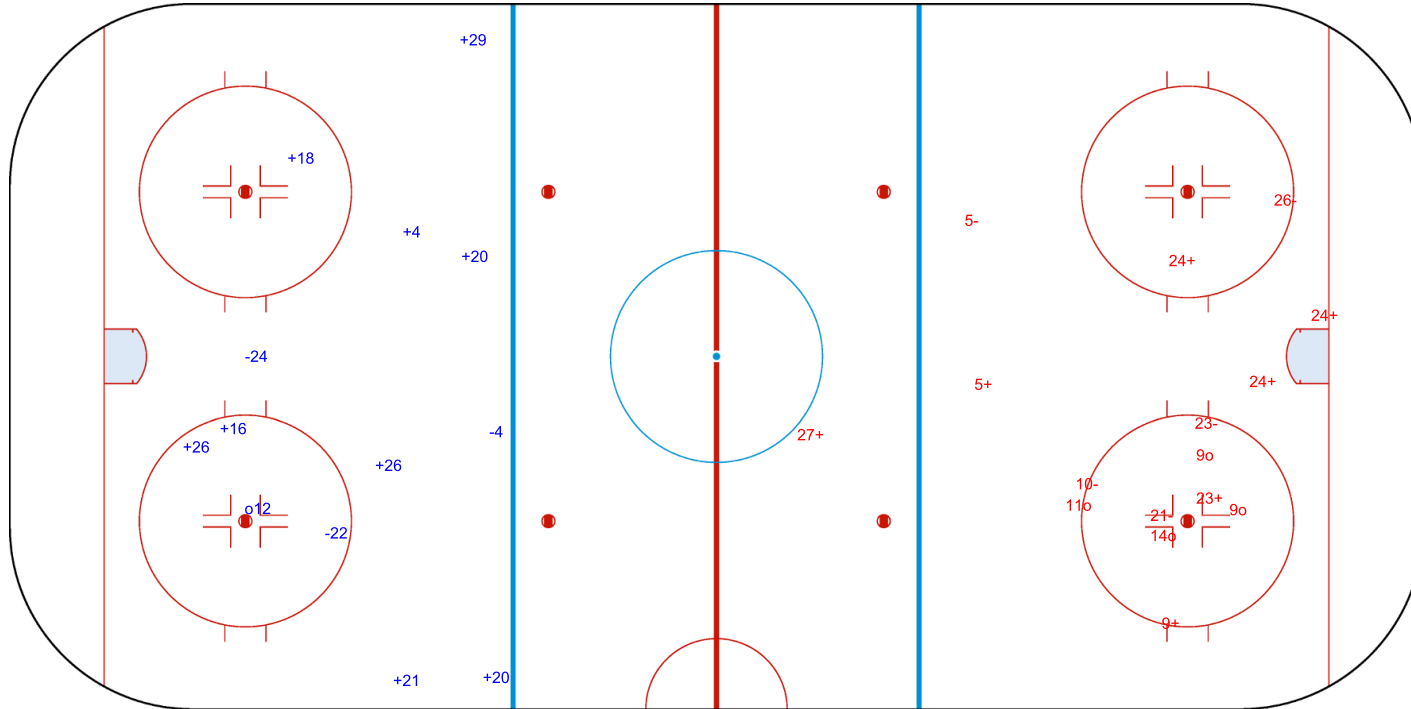

SHOT CHART
SWE - CAN

Shots by SWE
Goals (o): 1
SSP (-): 0

SSG (+): 9
SPG (-): 3

GK 30 of CAN

1st Period

Shots by CAN
Goals (o): 4
SSP (>): 0

SSG (+): 7
SPG (-): 5

GK 35 of SWE

Shots by CAN

Goals (o): 1 SSG (+): 6
SSP (-): 3 SPG (-): 5

GK 35 of SWE

SWE **2nd Period** **CAN**

Shots by SWE

Goals (o): 2 SSG (+): 8
SSP (>): 3 SPG (-): 10

GK 30 of CAN

Shots by SWE