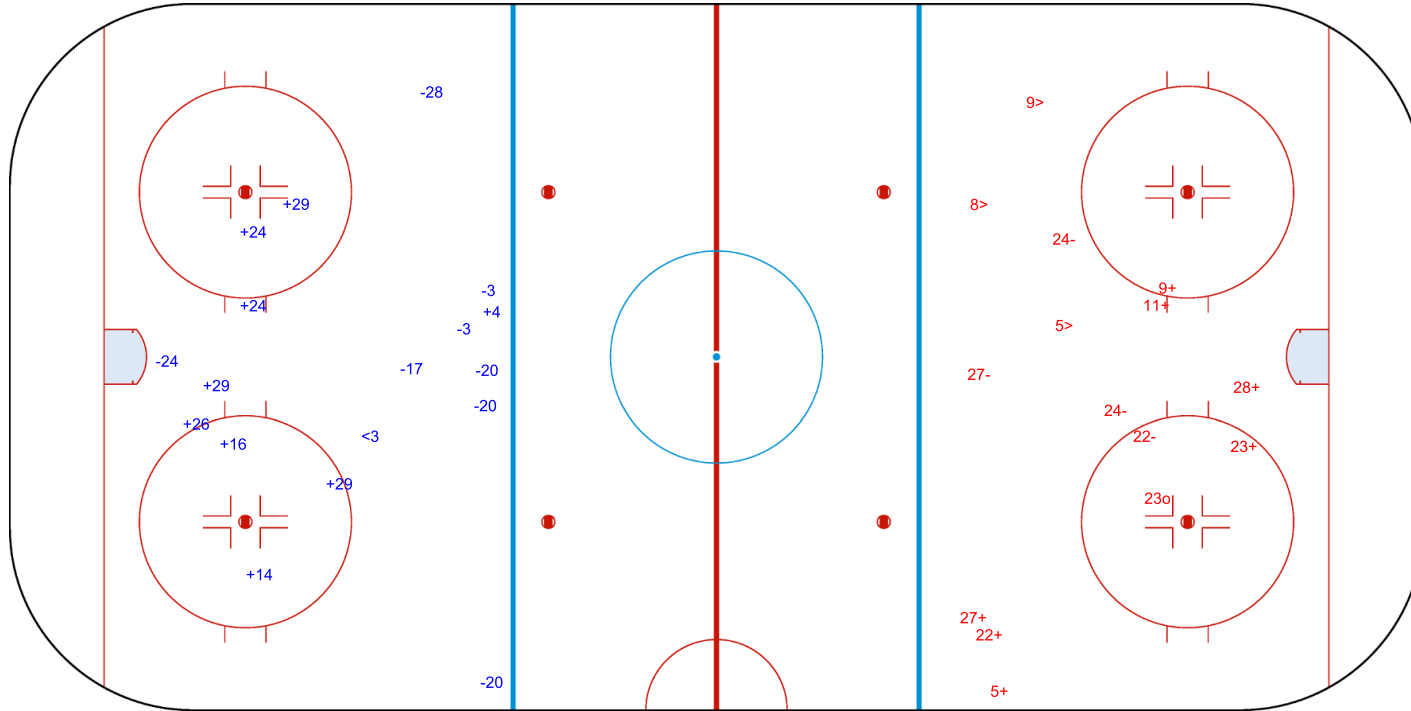

Goals (o): 0 SSG (+): 9
SSP (<): 1 SPG (-): 8

GK 30 of CAN

3rd Period

Shots by CAN

Goals (o): 1 SSG (+): 7
SSP (>): 3 SPG (-): 4

GK 35 of SWE

ENG

Legend:	
ENG	Empty net goal
GK	Goalkeeper
SPG	Shots past goal
SSG	Shots saved by goalkeeper
SSP	Shots saved by player