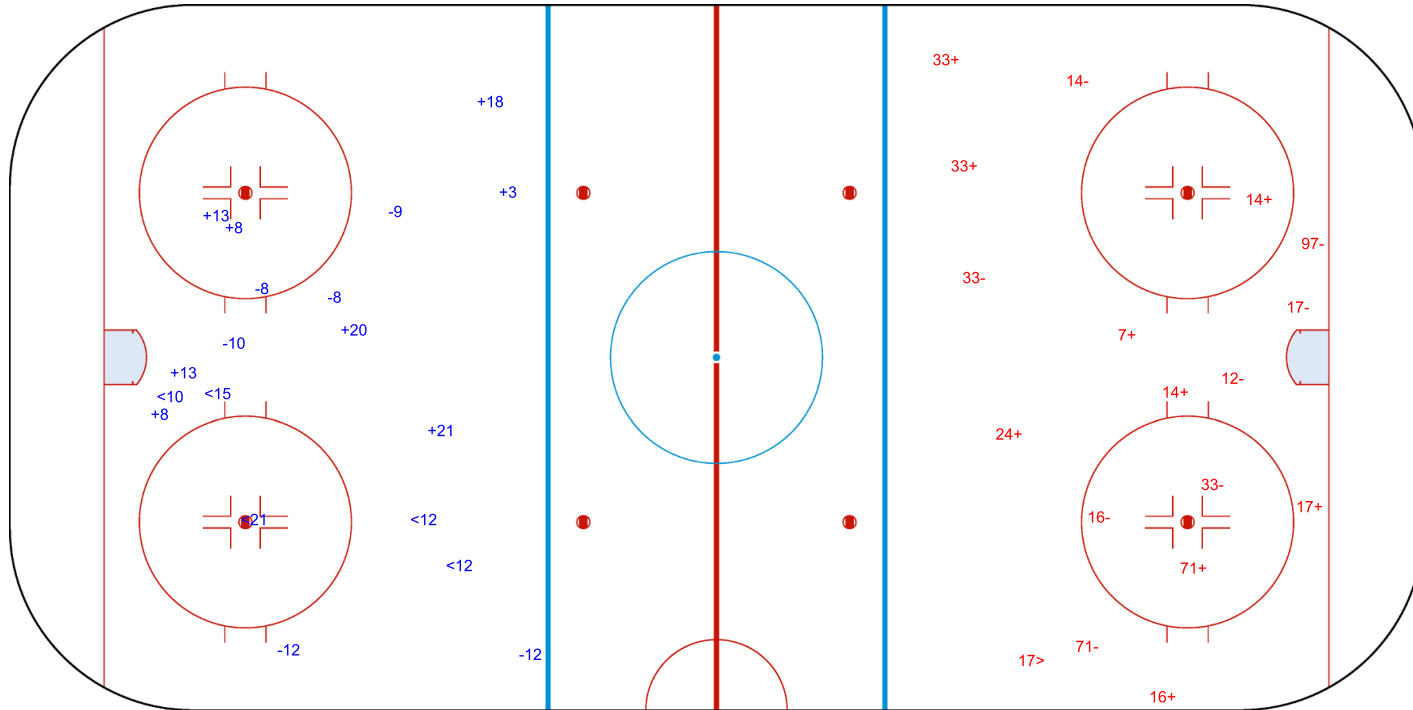

SHOT CHART  
LTU - HUN

Shots by HUN  
Goals (o): 0  
SSP (-): 5  
SSG (+): 8  
SPG (-): 6

GK 50 of LTU

Period: 3

Shots by LTU  
Goals (o): 0  
SSP (>): 1  
SSG (+): 9  
SPG (-): 8

GK 30 of HUN

Legend:		
<b>GK</b>	Goalkeeper	
<b>SPG</b>	Shots past goal	
<b>SSG</b>	Shots saved by goalkeeper	
<b>SSP</b>	Shots saved by player	