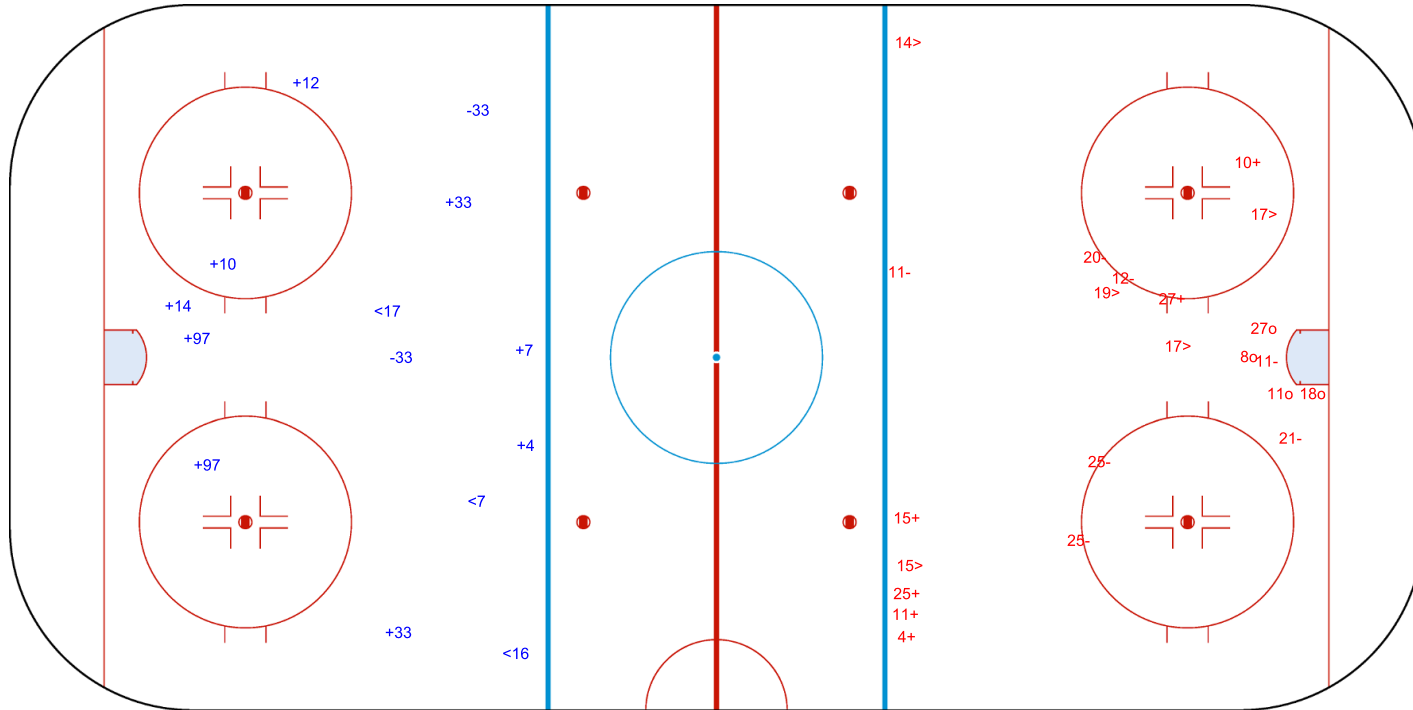

SHOT CHART
SLO - LTU

Shots by LTU
Goals (o): 0
SSP (-): 3
SSG (+): 9
SPG (-): 2

GK 29 of SLO

SLO → Period: 2 ← LTU

Shots by SLO
Goals (o): 4
SSP (>): 5
SSG (+): 6
SPG (-): 7

GK 50 of LTU

Legend:	GK Goalkeeper	SPG Shots past goal	SSG Shots saved by goalkeeper	SSP Shots saved by player
----------------	----------------------	----------------------------	--------------------------------------	----------------------------------