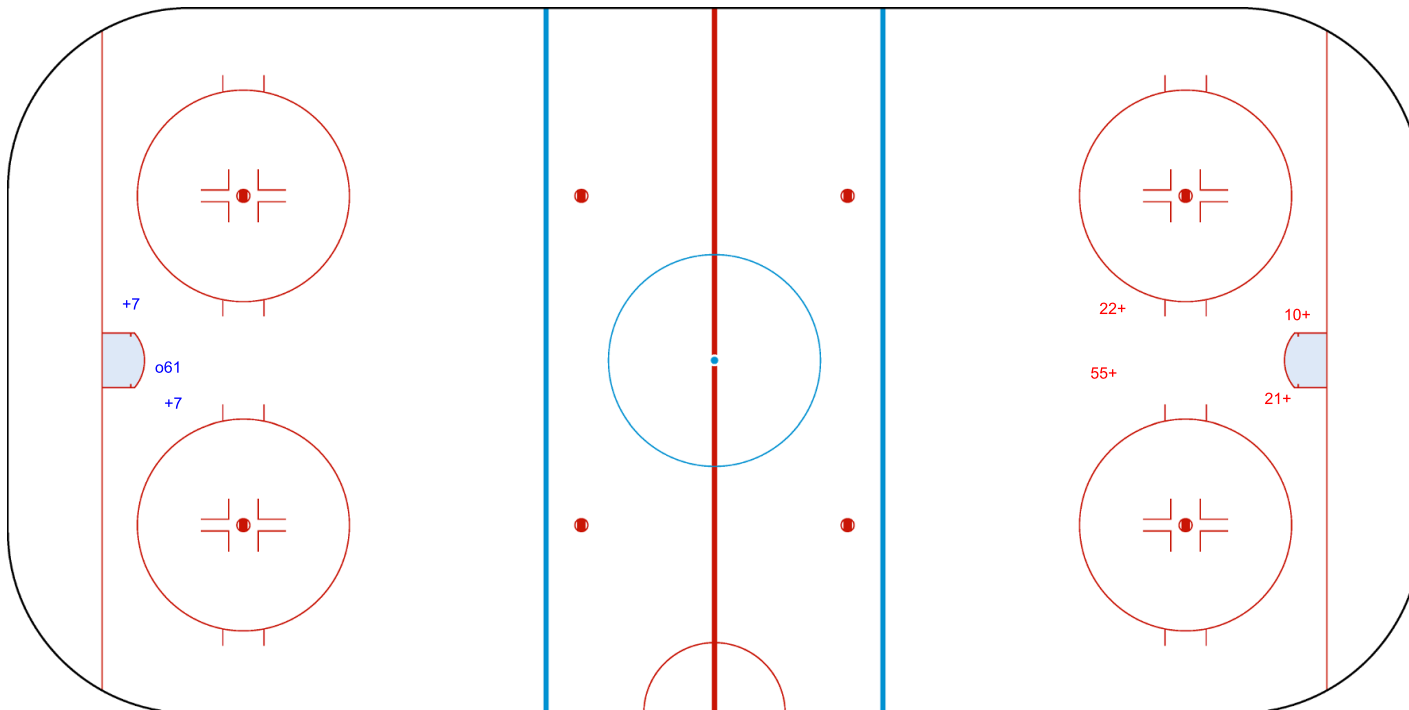

SHOT CHART
CAN - SUI

SUI → Overtime ← CAN

Shots by CAN
Goals (o): 1 SSG (+): 2
SSP (-): 0 SPG (-): 0

Shots by SUI
Goals (o): 0 SSG (+): 4
SSP (>): 0 SPG (-): 0

Legend:
GK Goalkeeper **SPG** Shots past goal **SSG** Shots saved by goalkeeper **SSP** Shots saved by player