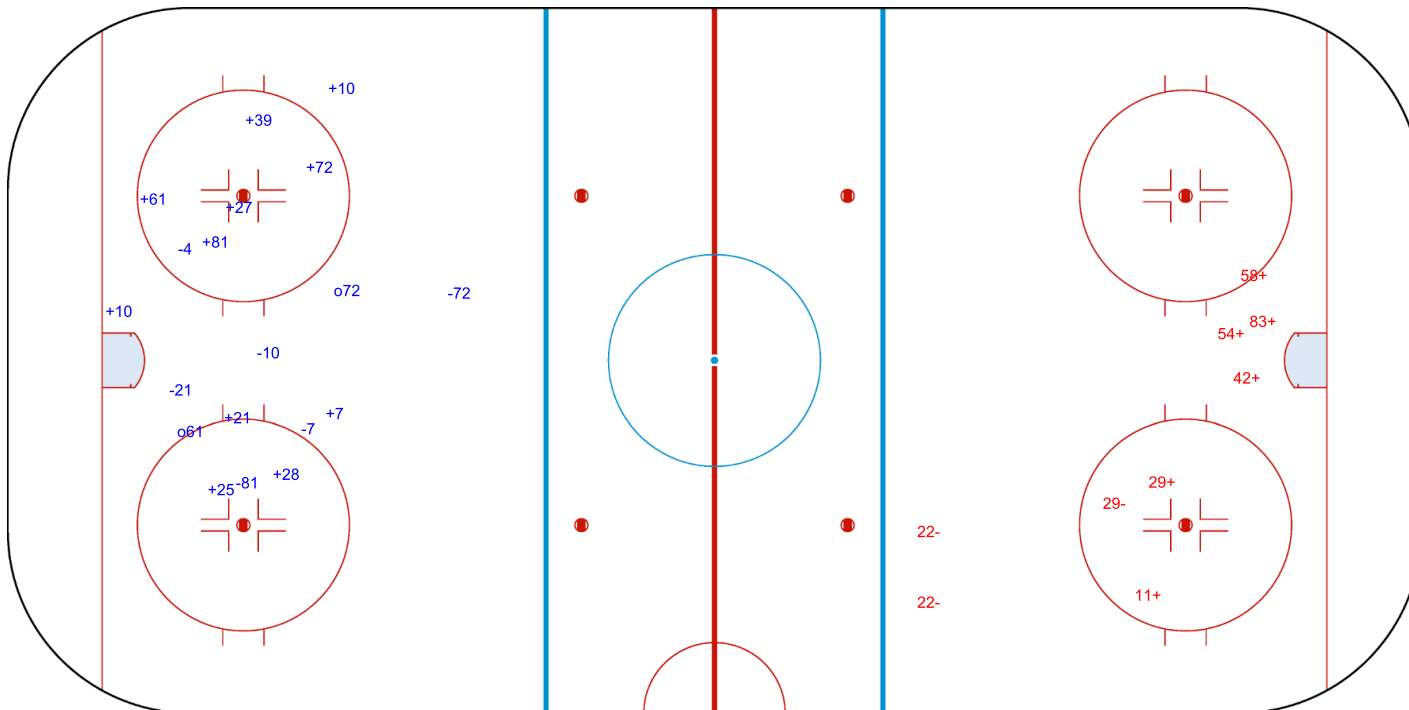

SHOT CHART
CAN - GER

Shots by CAN
Goals (o): 2 SSG (+): 11
SSP (-): 0 SPG (-): 6

GK 31 of GER

GER → Period: 1 ← CAN

Shots by GER
Goals (o): 0 SSG (+): 6
SSP (>): 0 SPG (-): 3

GK 30 of CAN

Legend:	
GK Goalkeeper	SSP Shots saved by player
SPG Shots past goal	SSG Shots saved by goalkeeper