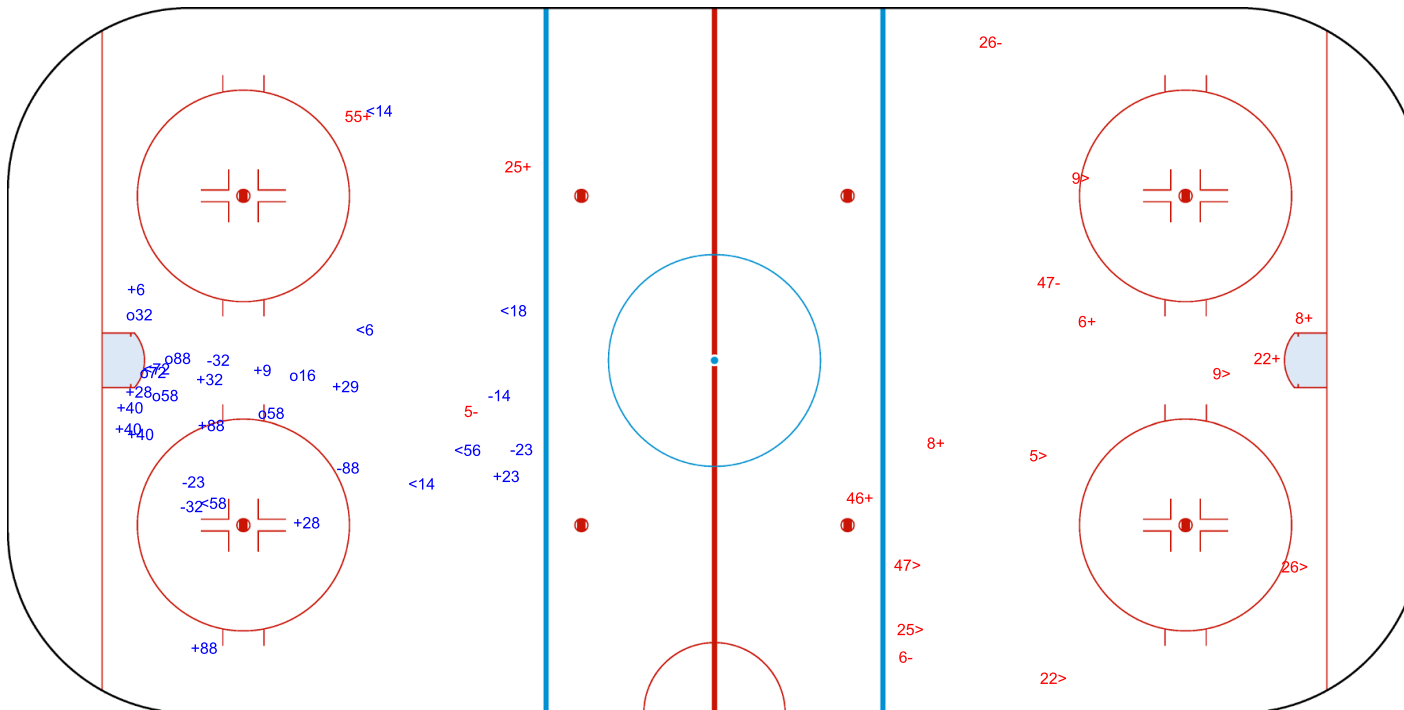

SHOT CHART

ITA - SWE

Period: 3

Shots by SWE

Goals (o): 6 SSG (+): 12
SSP (-): 7 SPG (-): 6

GK 30 of ITA

Shots by ITA

Goals (o): 0 SSG (+): 7
SSP (>): 7 SPG (-): 4

GK 30 of SWE

Legend:	GK Goalkeeper	SPG Shots past goal	SSG Shots saved by goalkeeper	SSP Shots saved by player
----------------	----------------------	----------------------------	--------------------------------------	----------------------------------