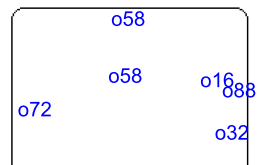

SHOT CHART

ITA - SWE

Period: 3

Shots by SWE

Goals (o): 6 SSG (+): 12
SSP (-): 7 SPG (-): 6

GK 30 of ITA

Shots by ITA

Goals (o): 0 SSG (+): 7
SSP (>): 7 SPG (-): 4