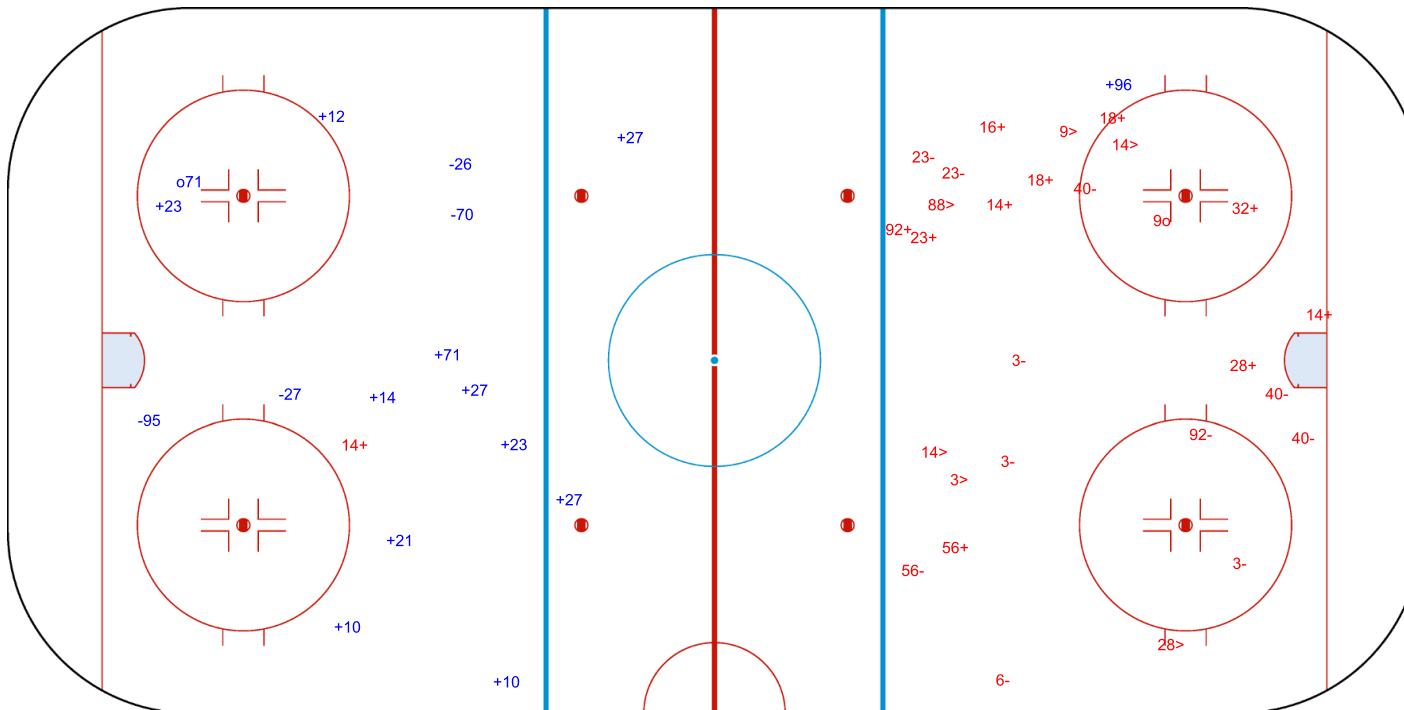

SHOT CHART
SWE - LAT

Shots by LAT
Goals (o): 1
SSP (-): 0
SSG (+): 12
SPG (-): 4

GK 30 of SWE

SWE ← Period: 2 → LAT

Shots by SWE
Goals (o): 1
SSP (>): 6
SSG (+): 11
SPG (-): 11

GK 50 of LAT

Legend:	
GK	Goalkeeper
SPG	Shots past goal
SSG	Shots saved by goalkeeper
SSP	Shots saved by player